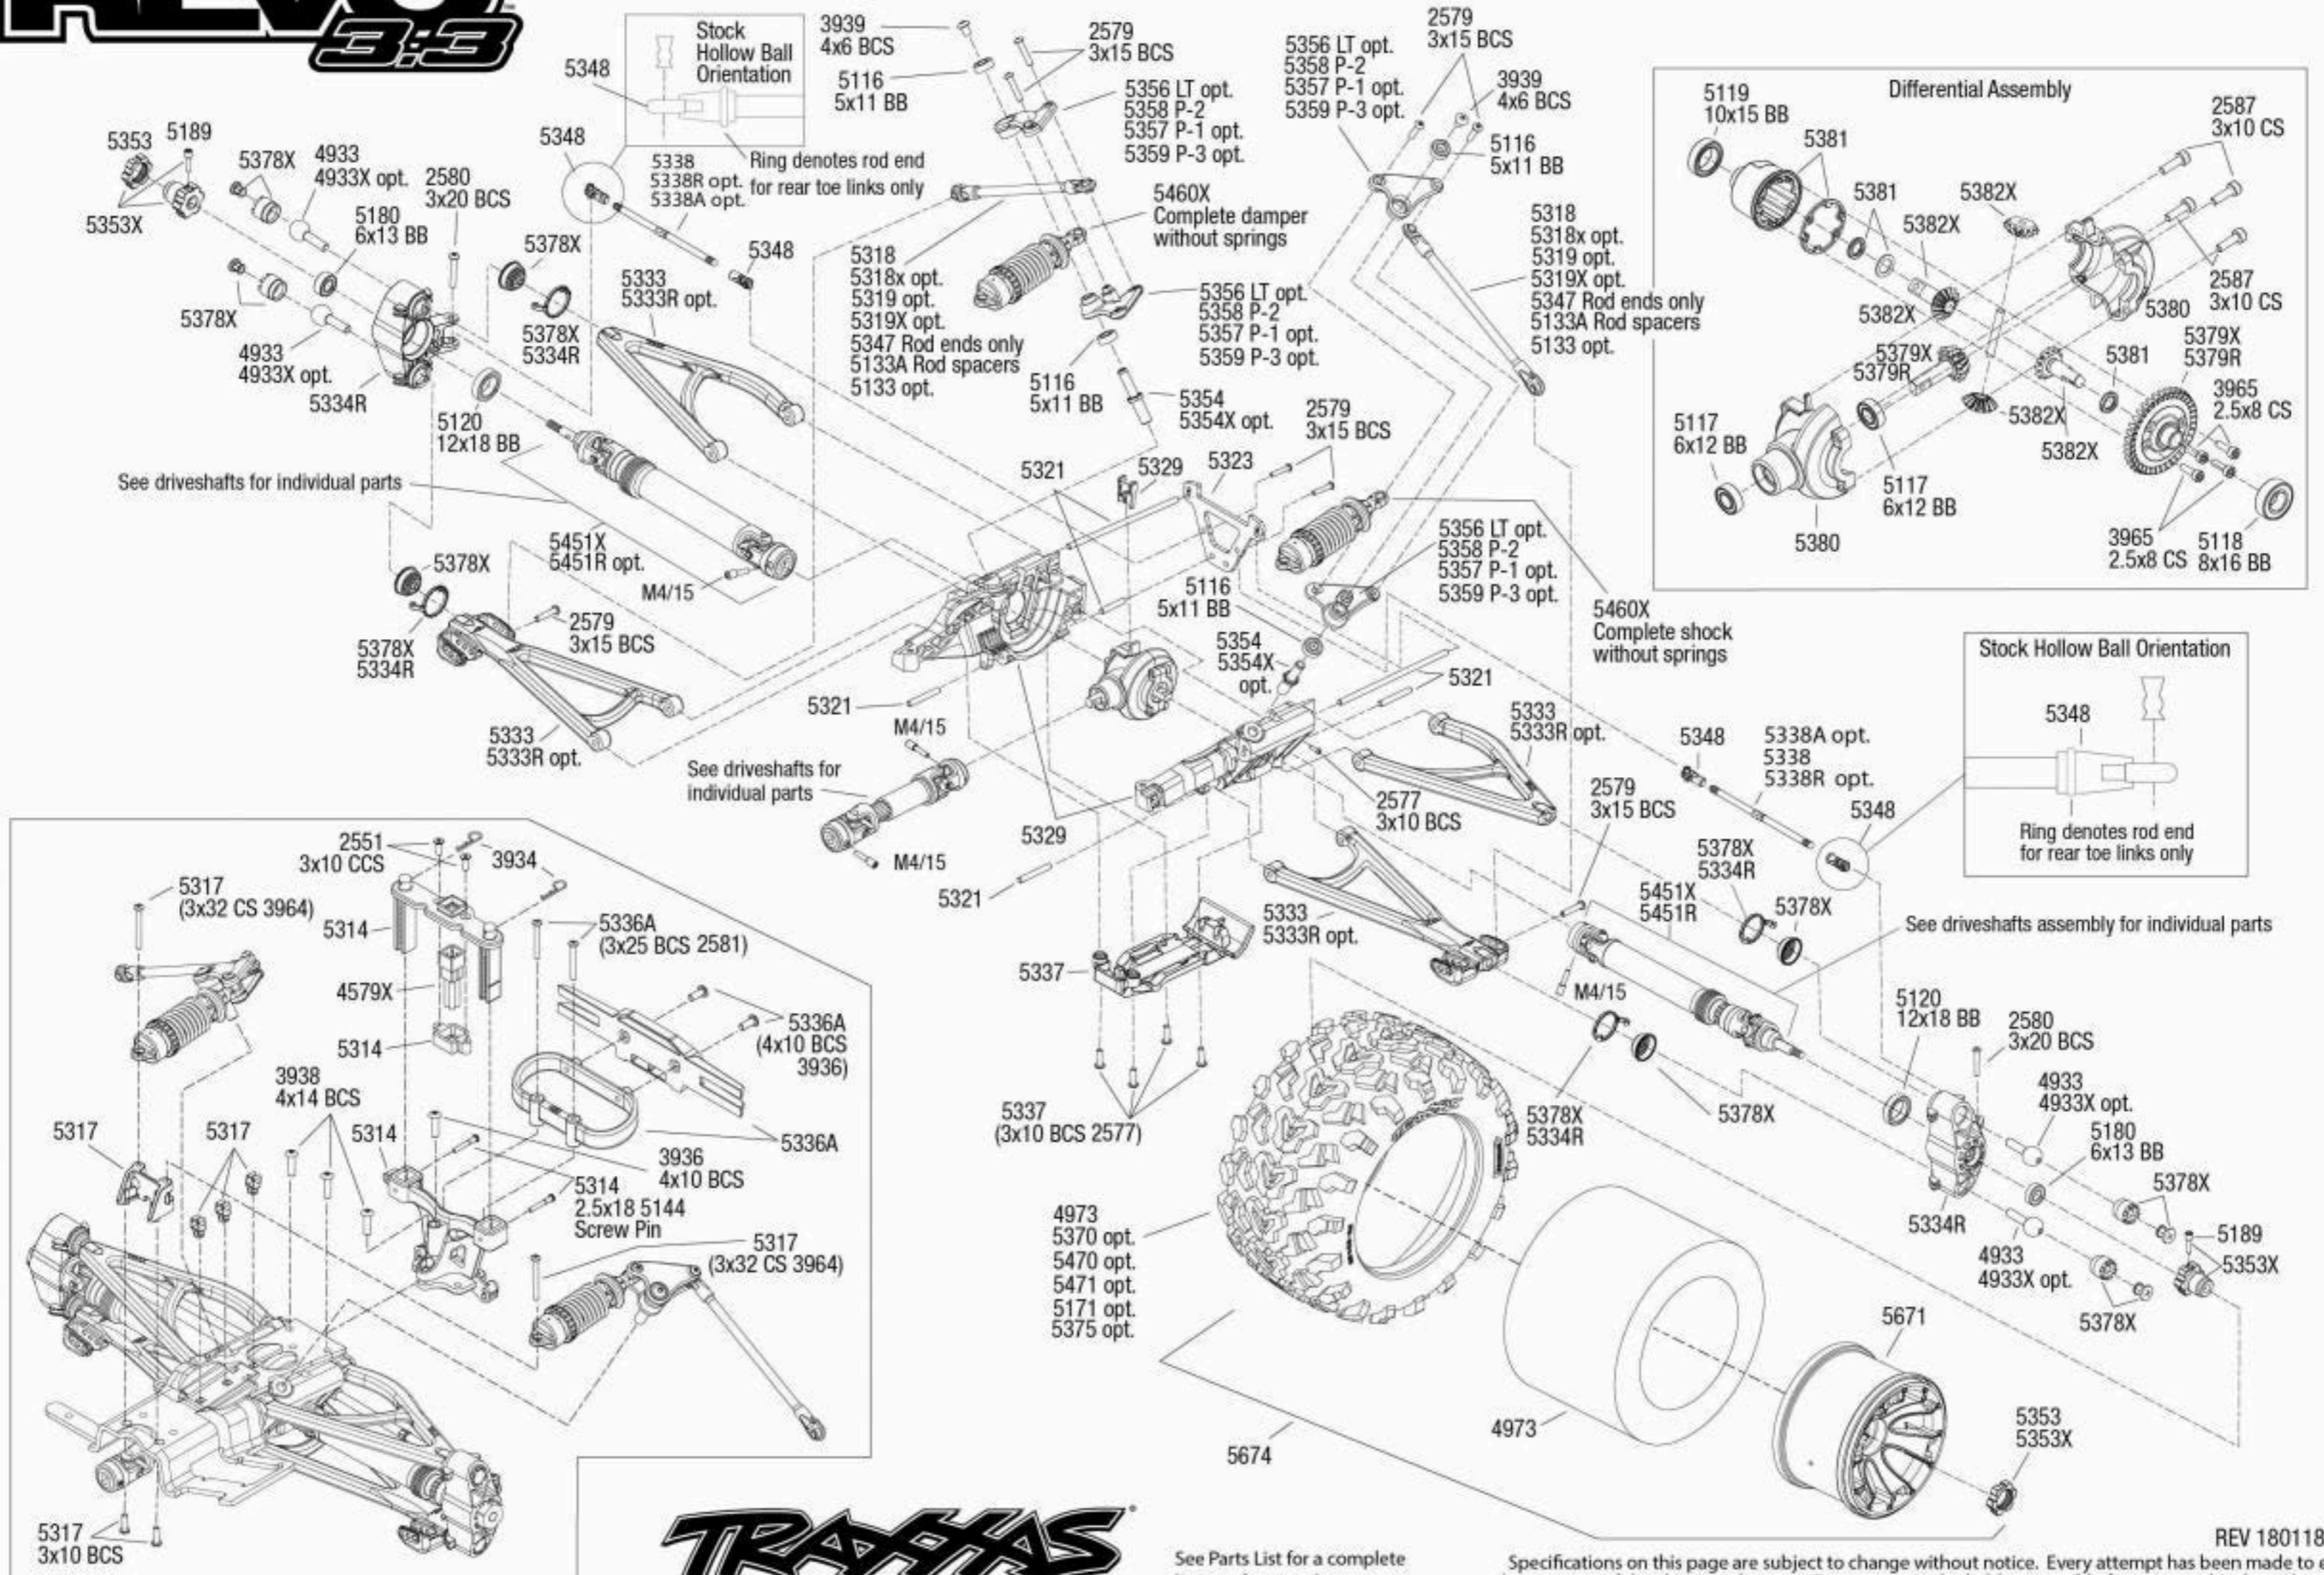

REVO 3:3 Rear Assembly

REV 180118-R01