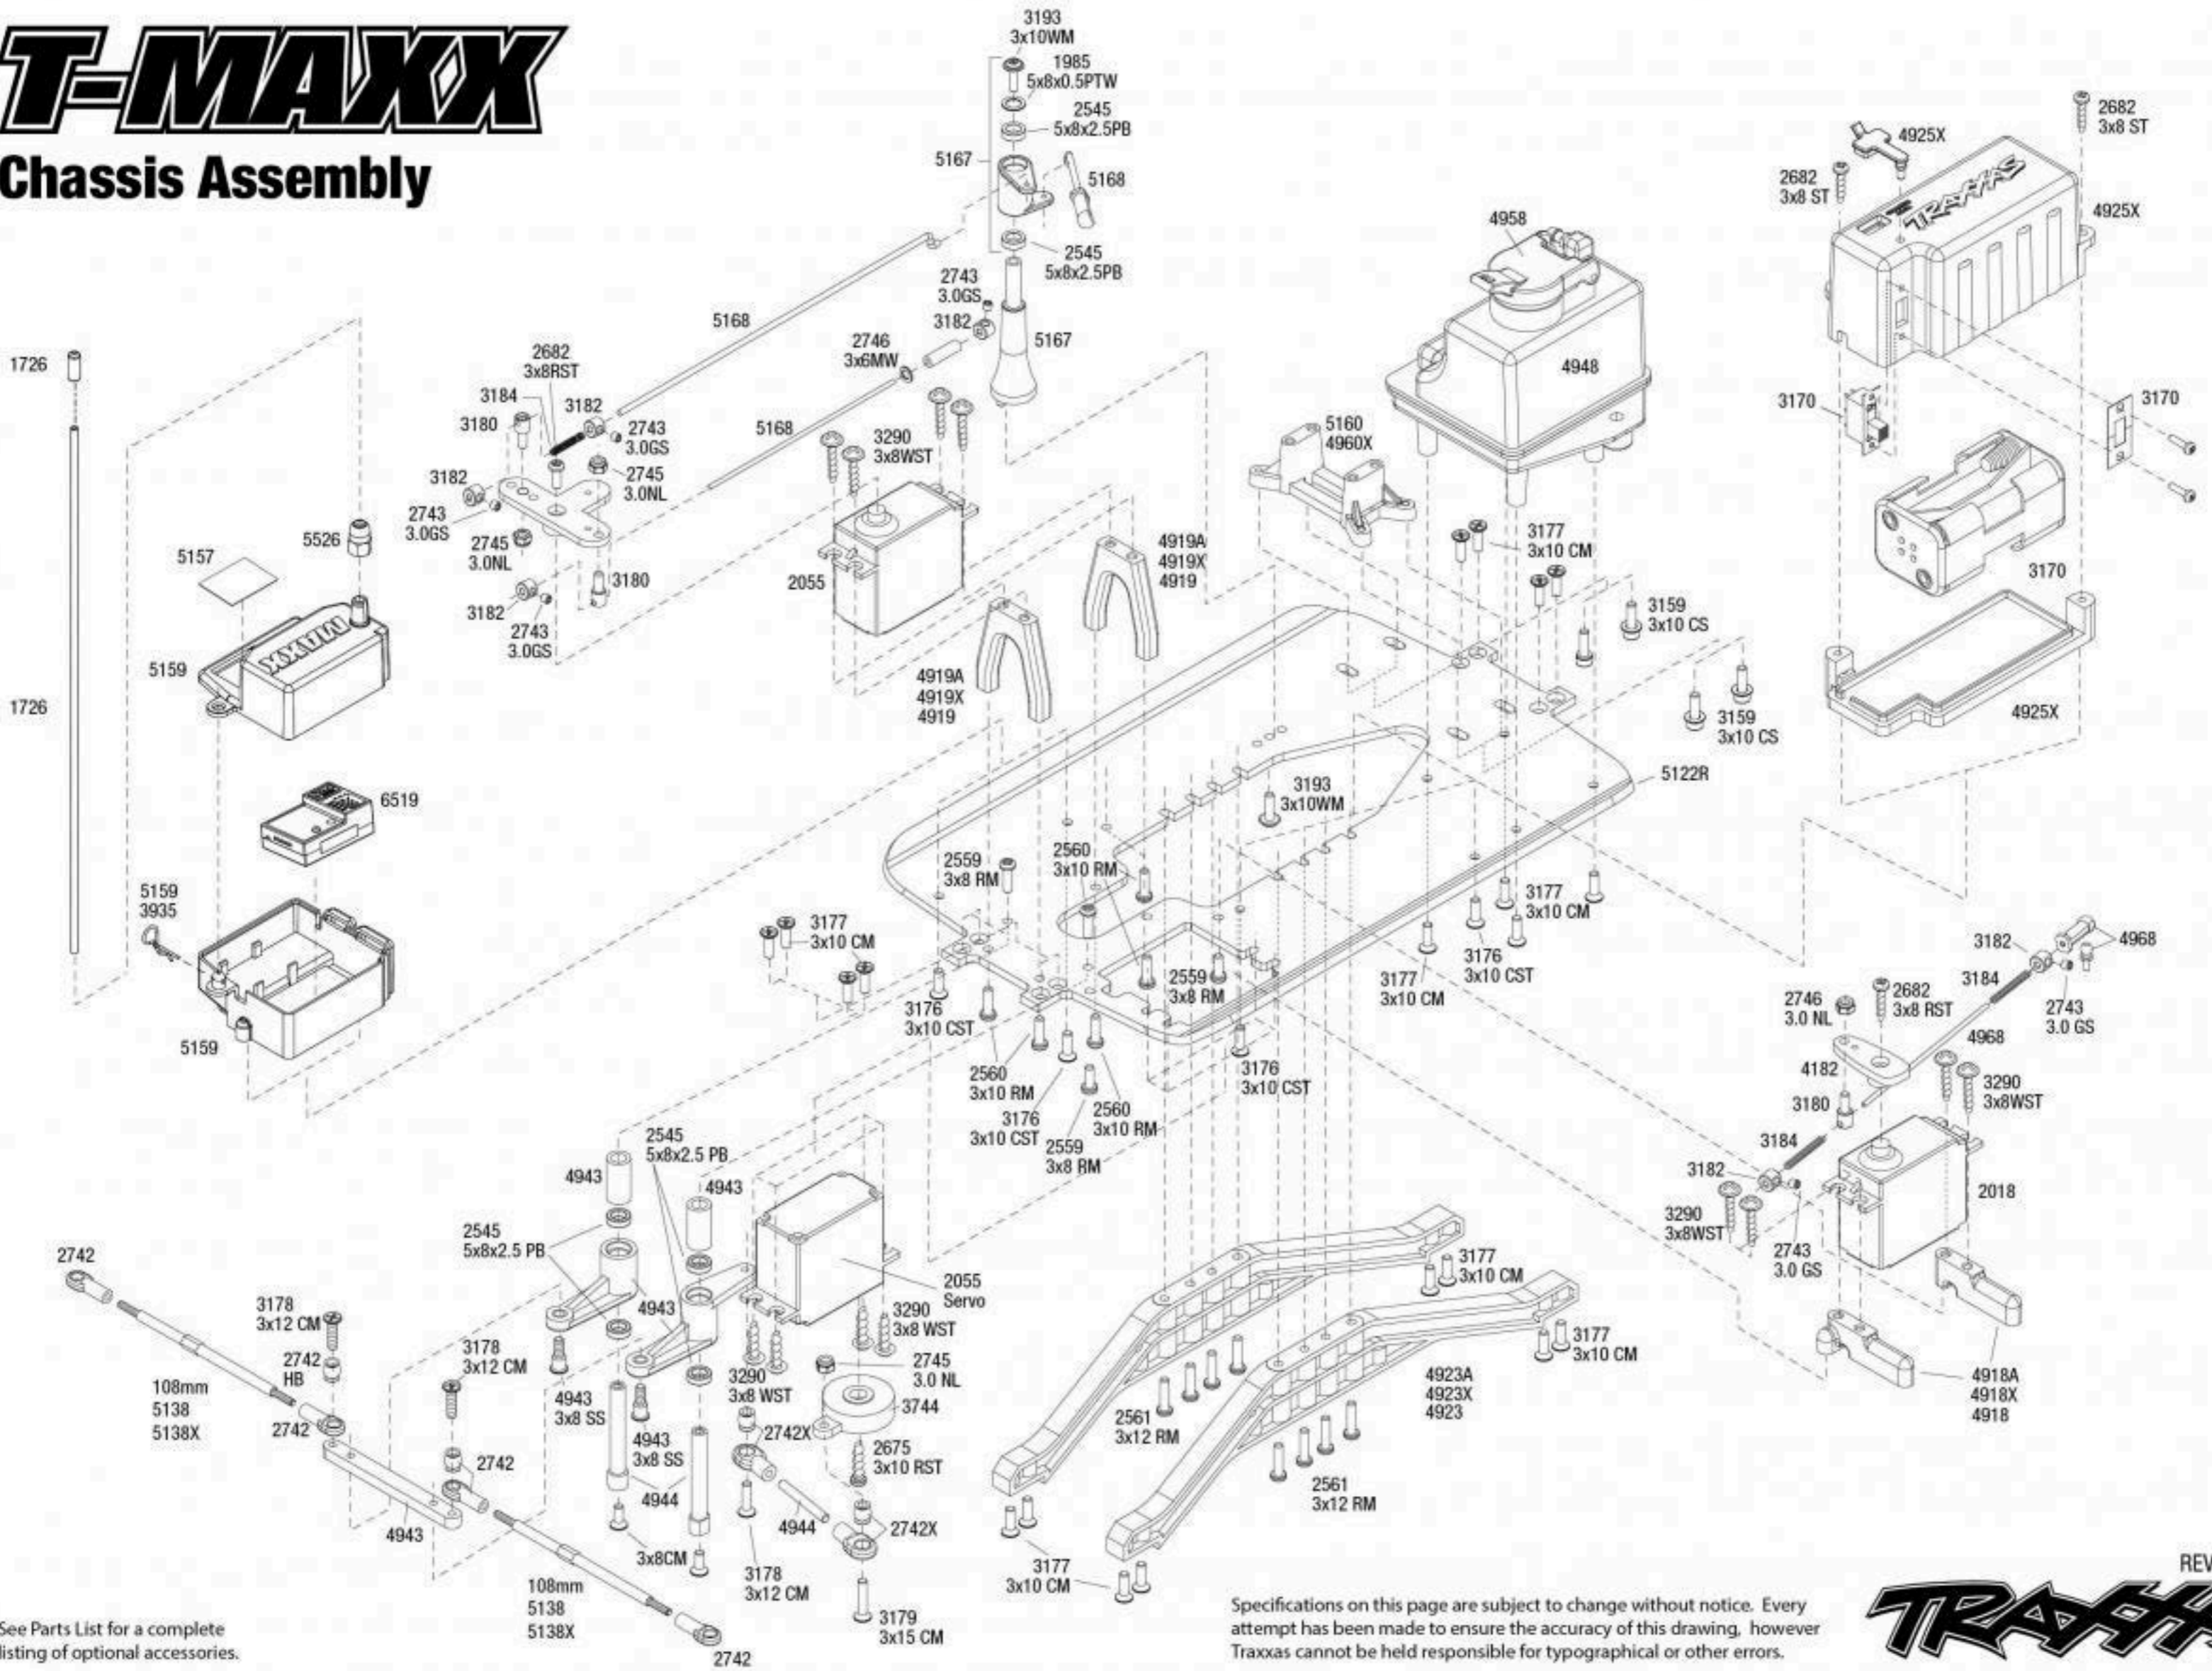

# T-MAXX

## Chassis Assembly

See Parts List for a complete listing of optional accessories.

Specifications on this page are subject to change without notice. Every attempt has been made to ensure the accuracy of this drawing, however Traxxas cannot be held responsible for typographical or other errors.

REV 180216-R01