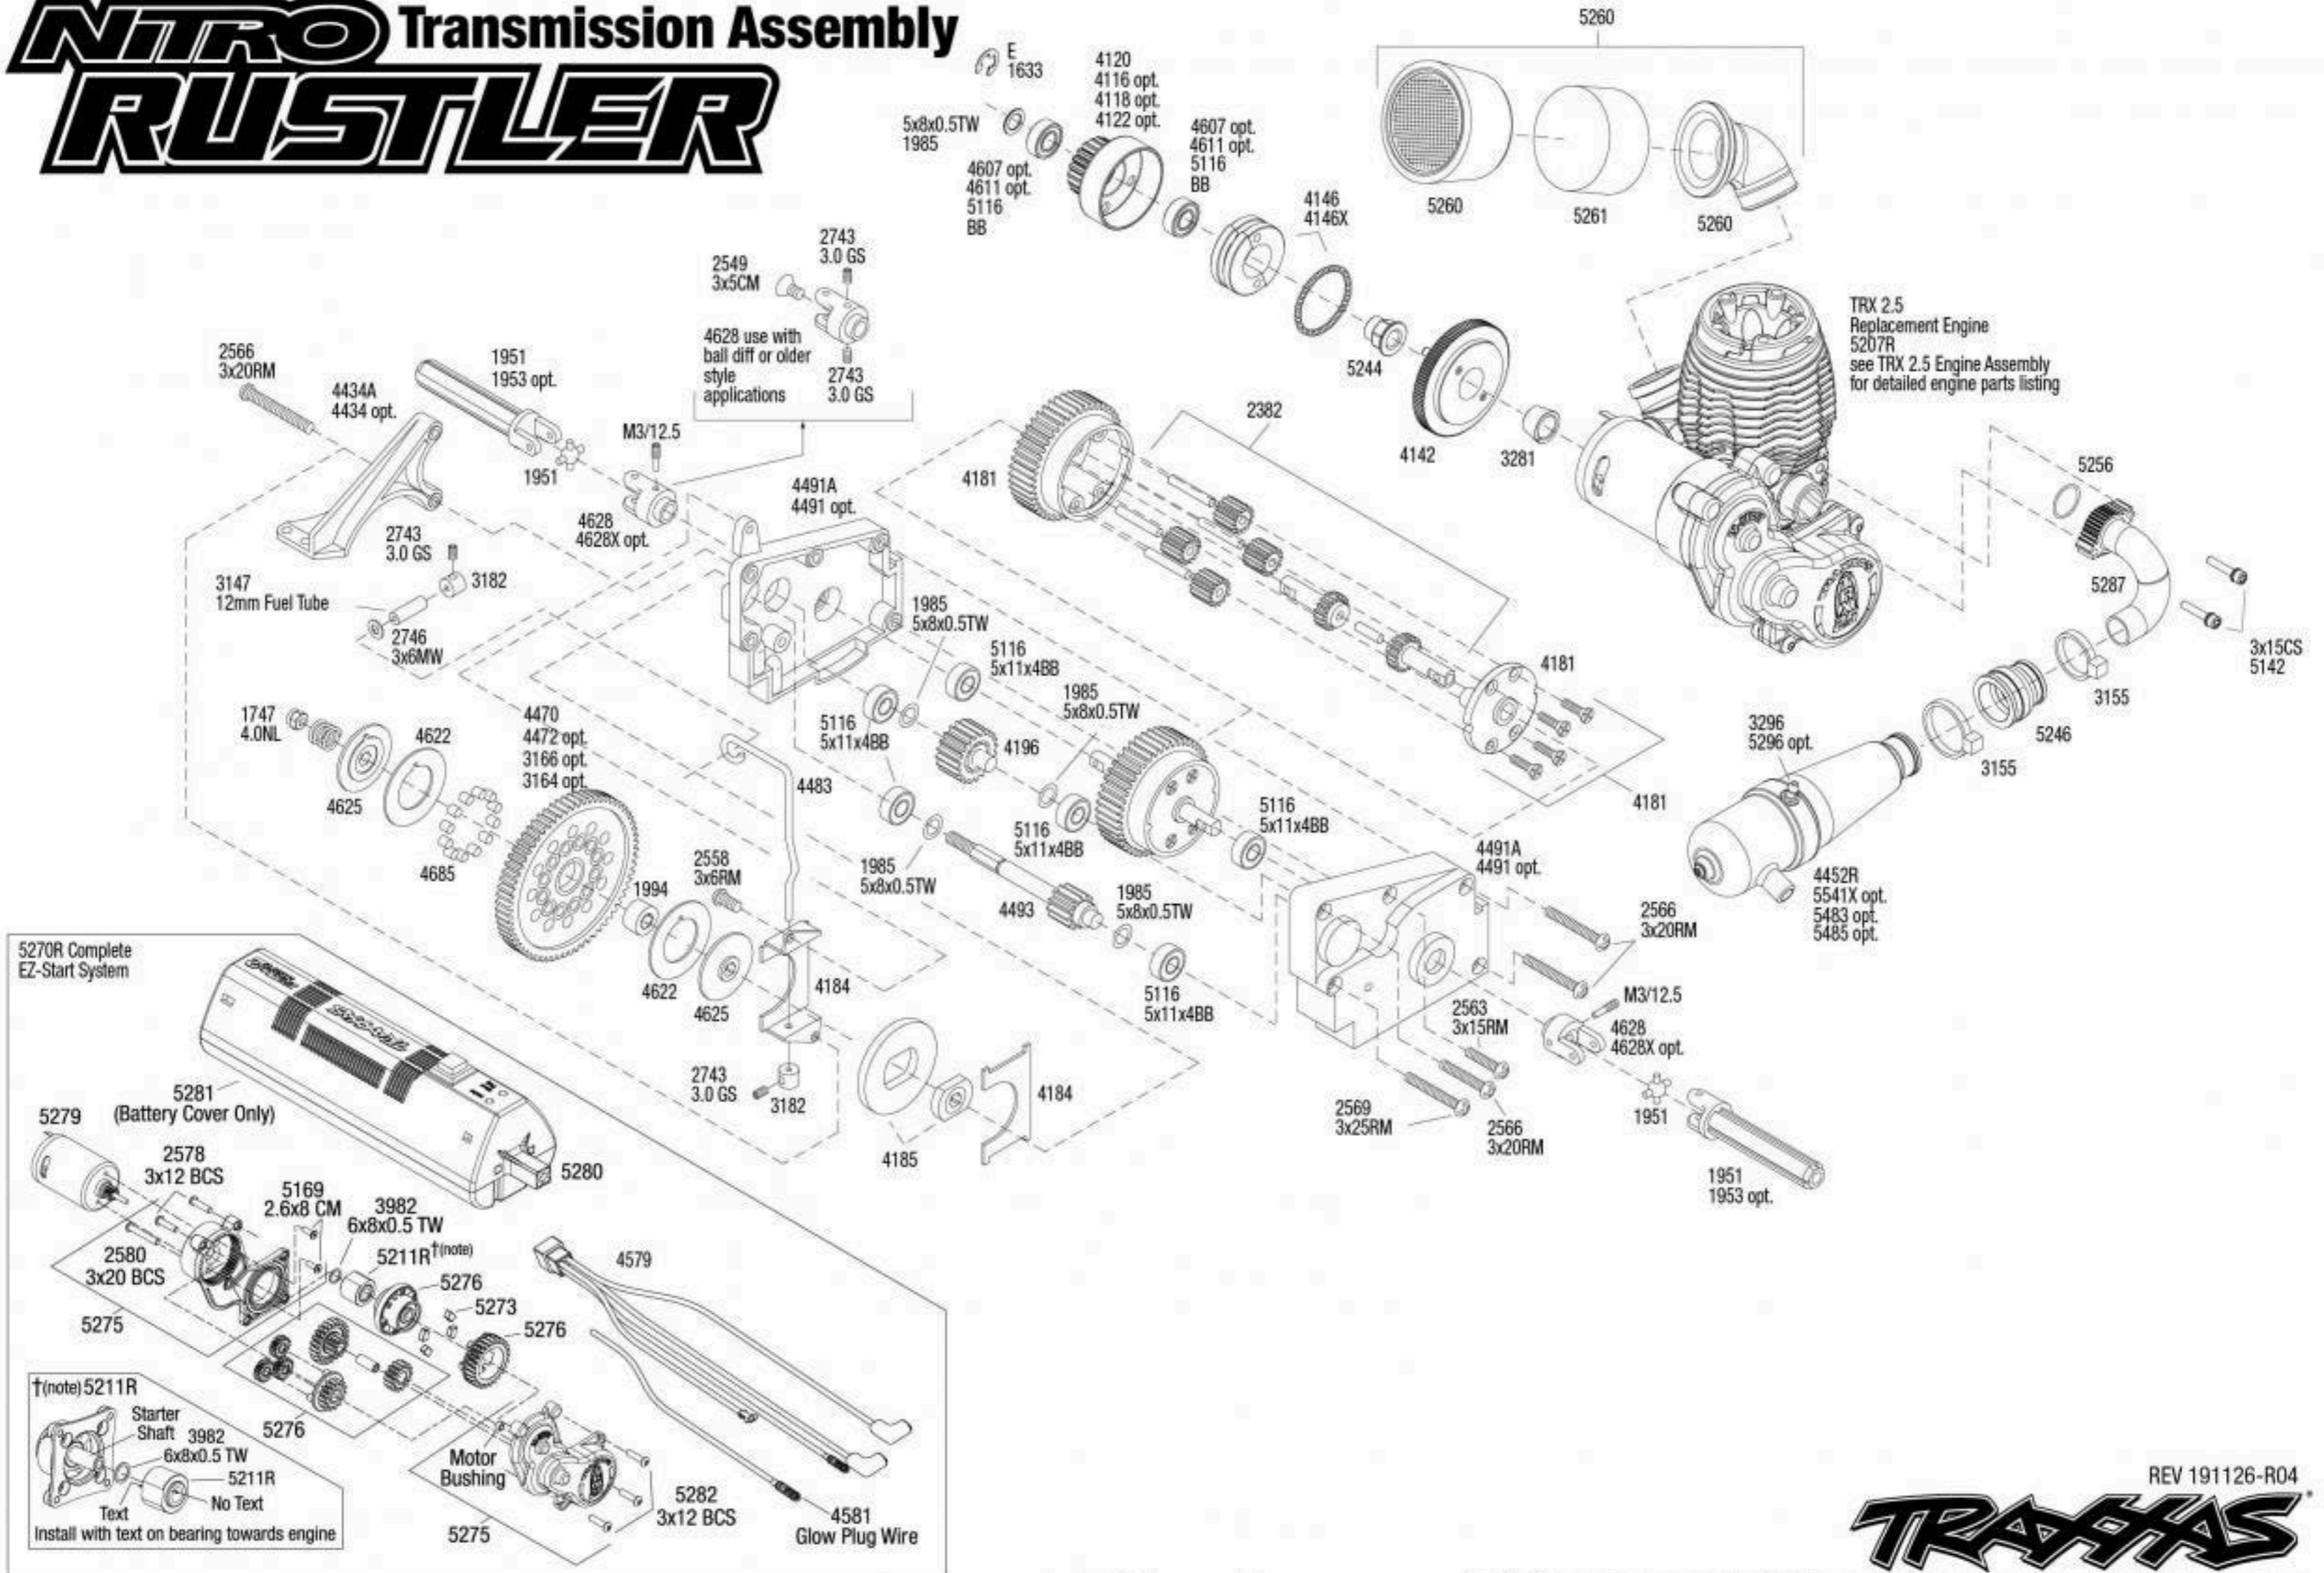

NITRO Transmission Assembly

RUSTLER

TRX 2.5
Replacement Engine
5207R
see TRX 2.5 Engine Assembly
for detailed engine parts listing

5270R Complete
EZ-Start System

†(note) 5211R
Starter
Shaft 3982
6x8x0.5 TW
5211R
Text
No Text
Install with text on bearing towards engine

REV 191126-R04

TRAXXAS