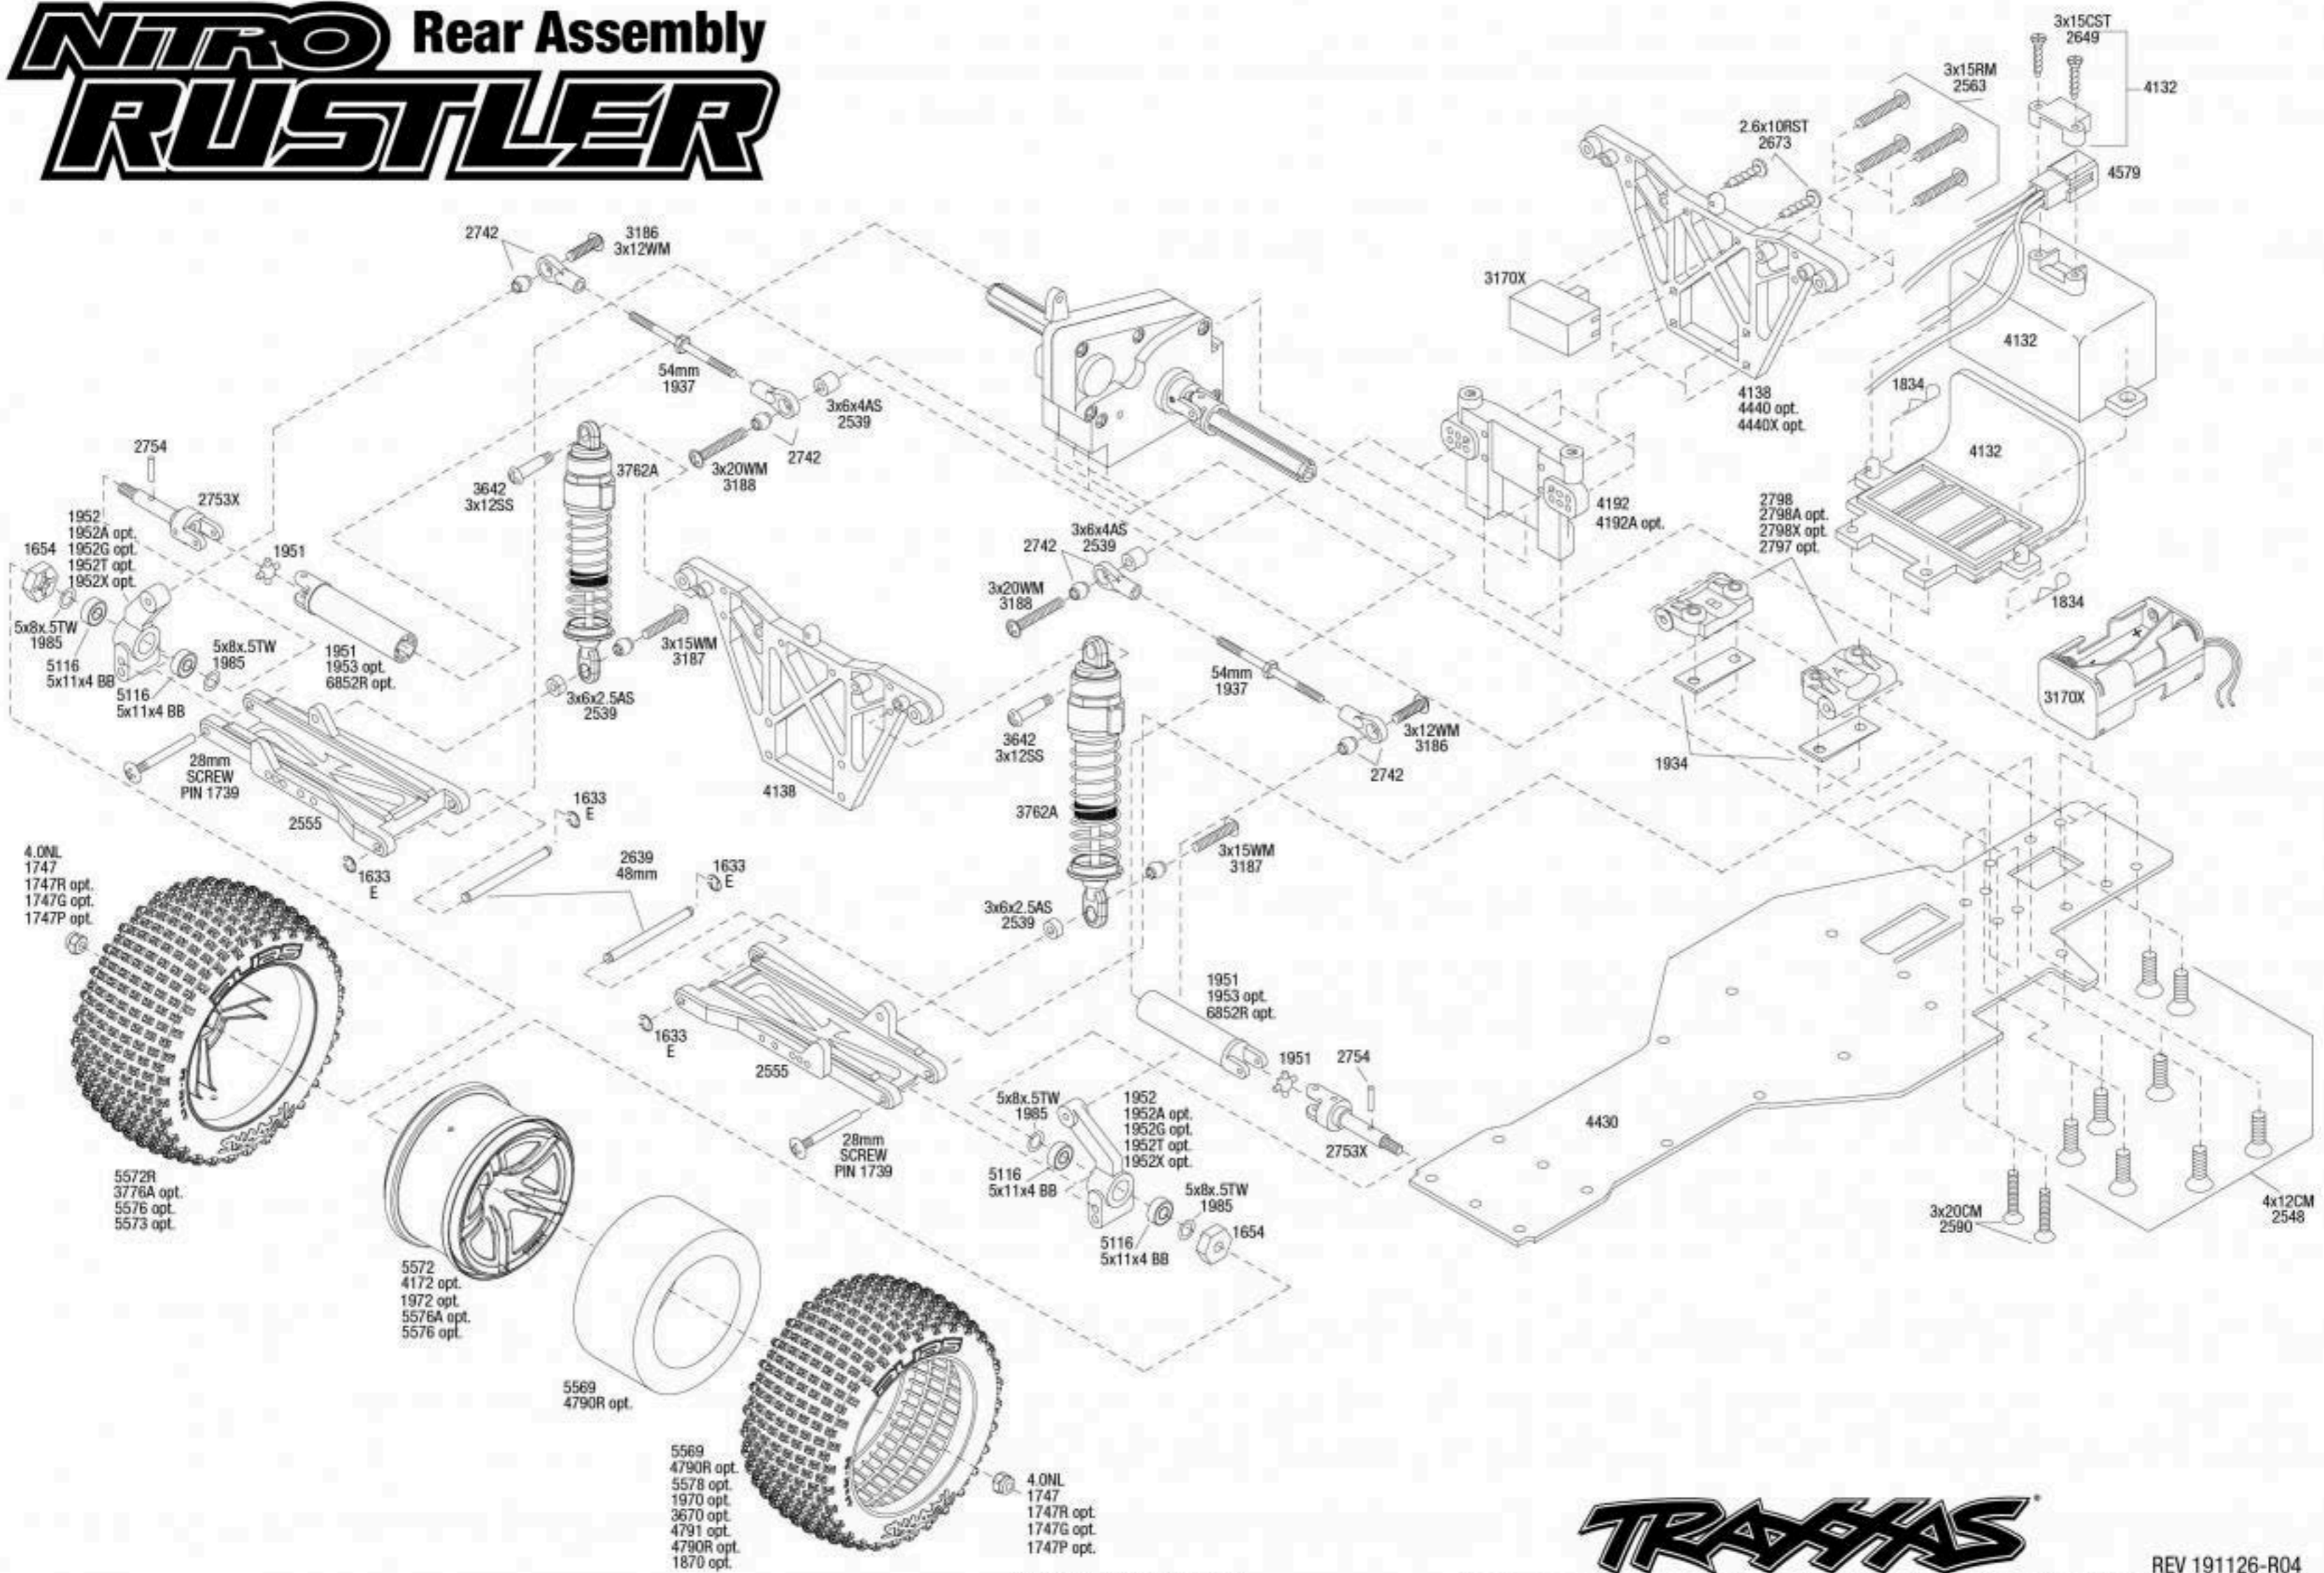

NITRO Rear Assembly RUSTLER

See Parts List for a complete listing of optional accessories.

Specifications on this page are subject to change without notice. Every attempt has been made to ensure the accuracy of this drawing; however, Traxxas cannot be held responsible for typographical or other errors.