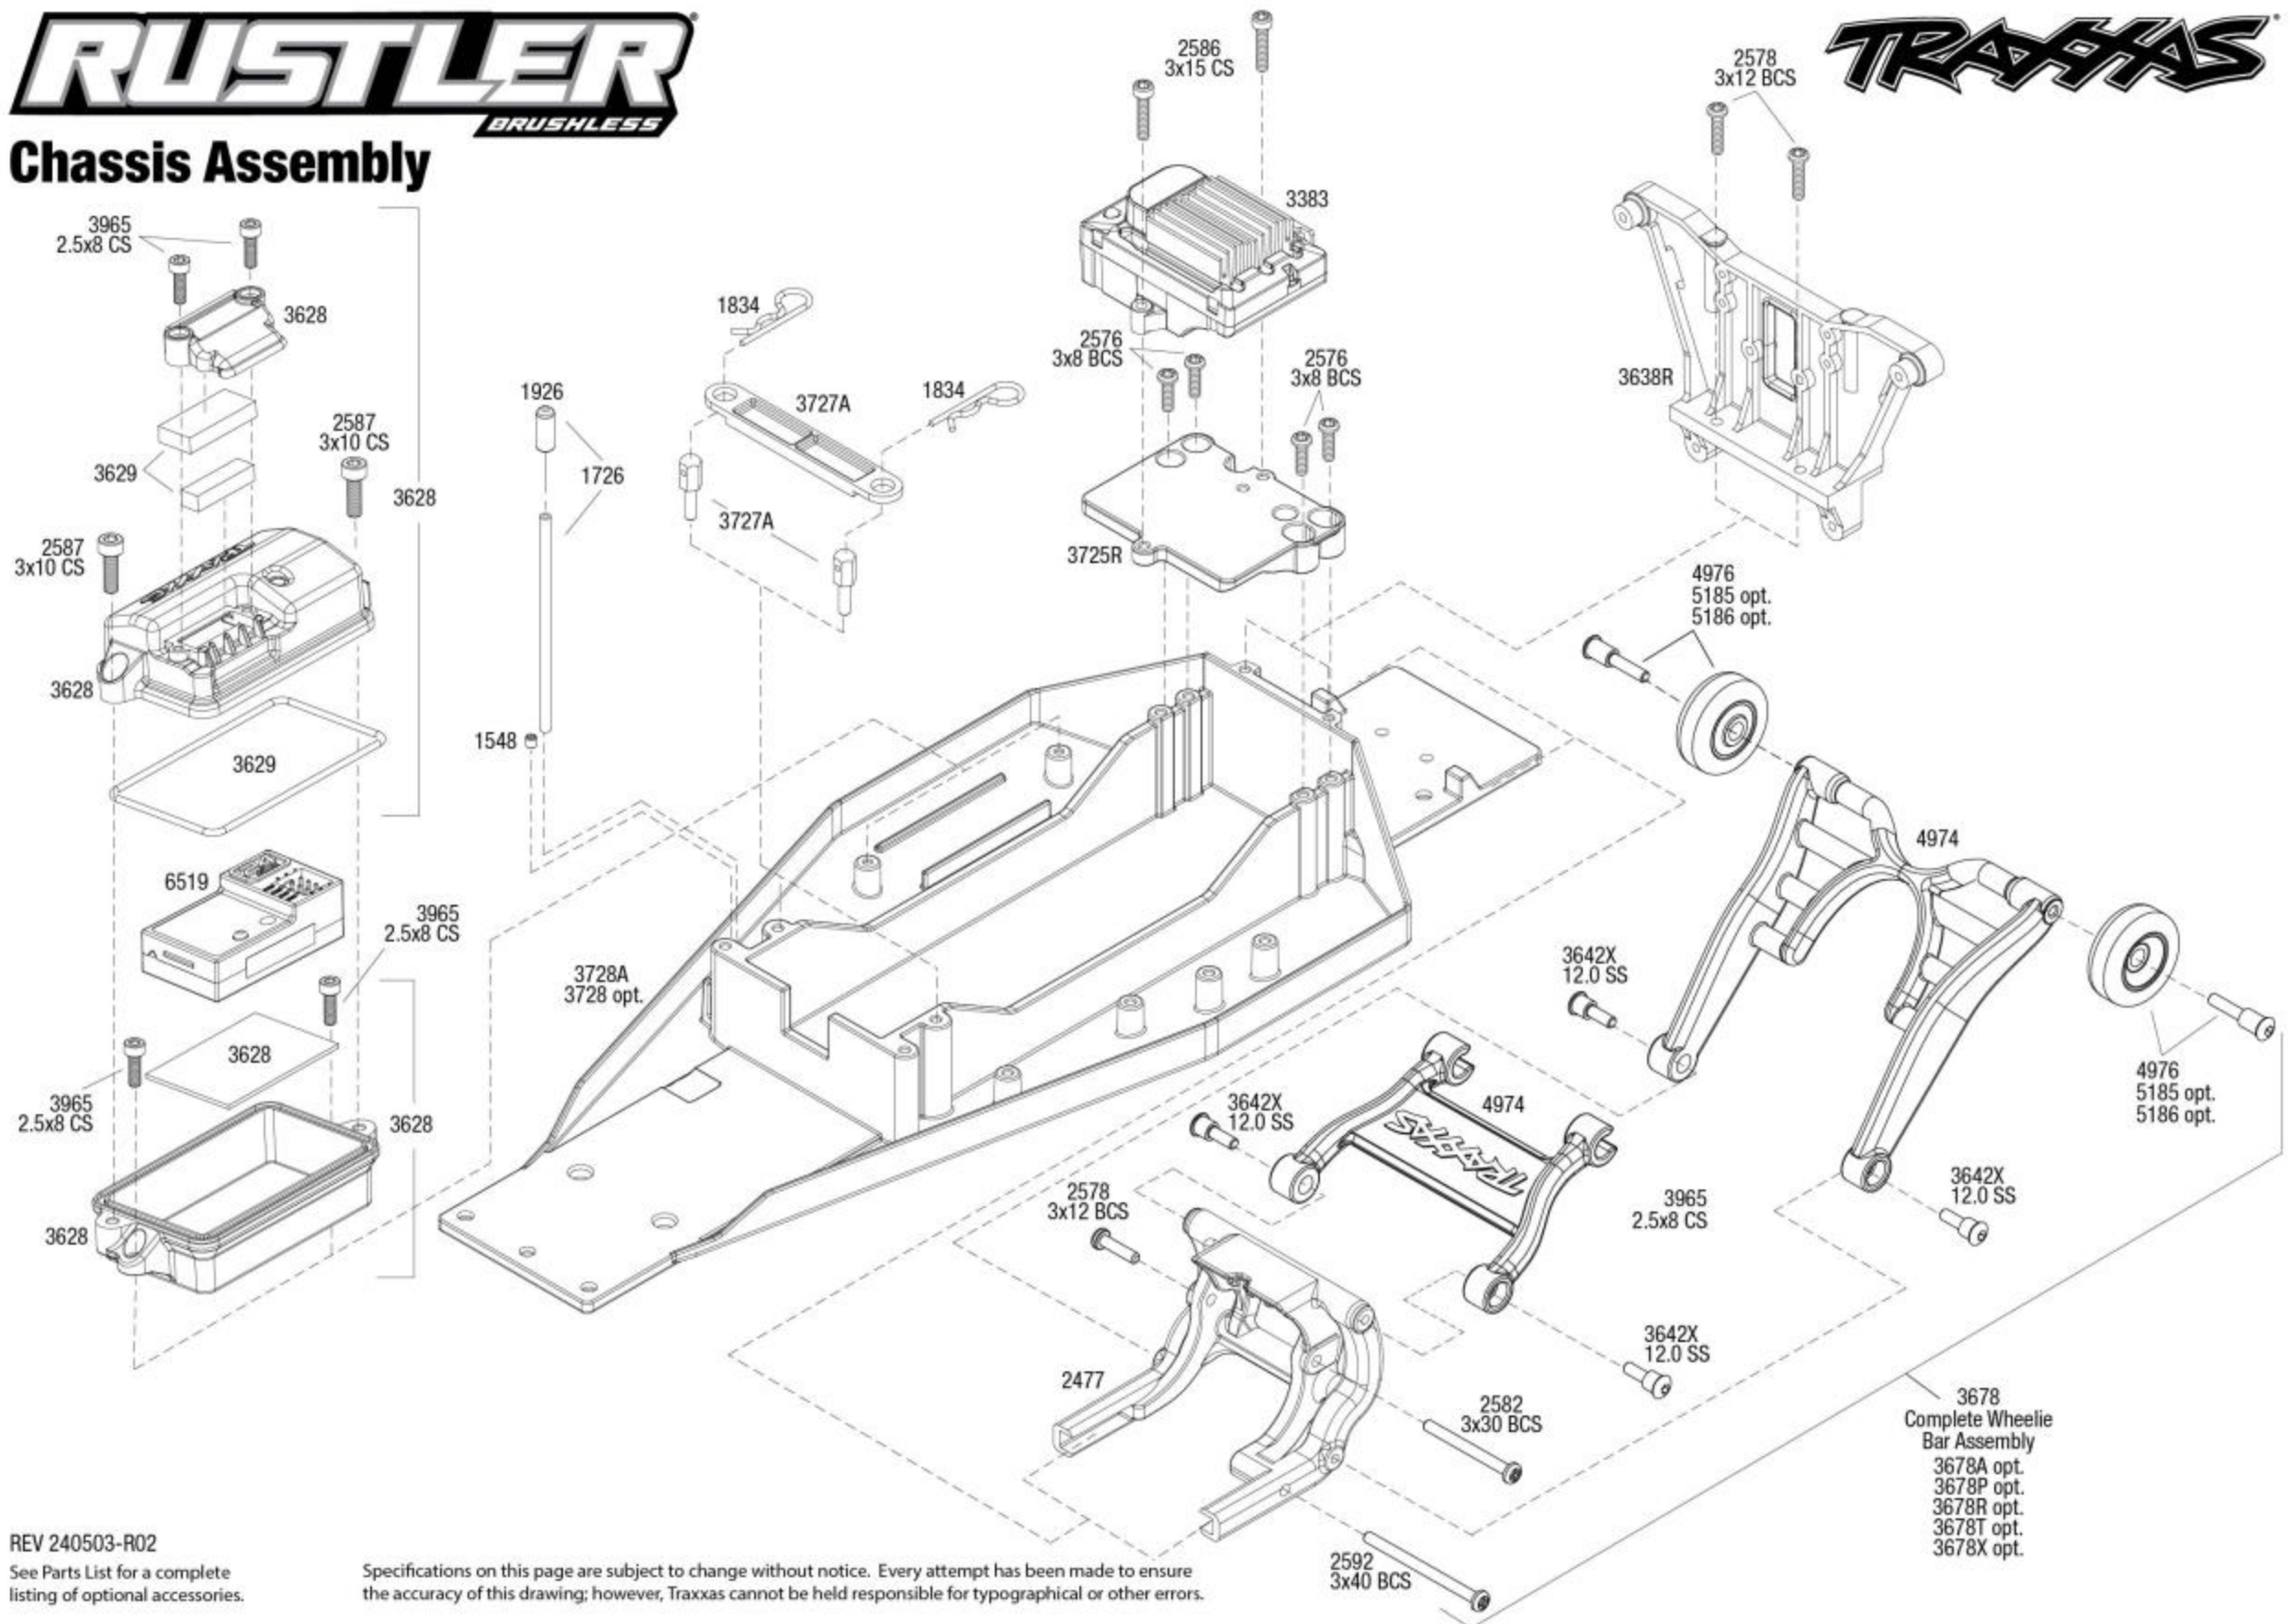

Chassis Assembly

REV 240503-R02

See Parts List for a complete listing of optional accessories.

Specifications on this page are subject to change without notice. Every attempt has been made to ensure the accuracy of this drawing; however, Traxxas cannot be held responsible for typographical or other errors.