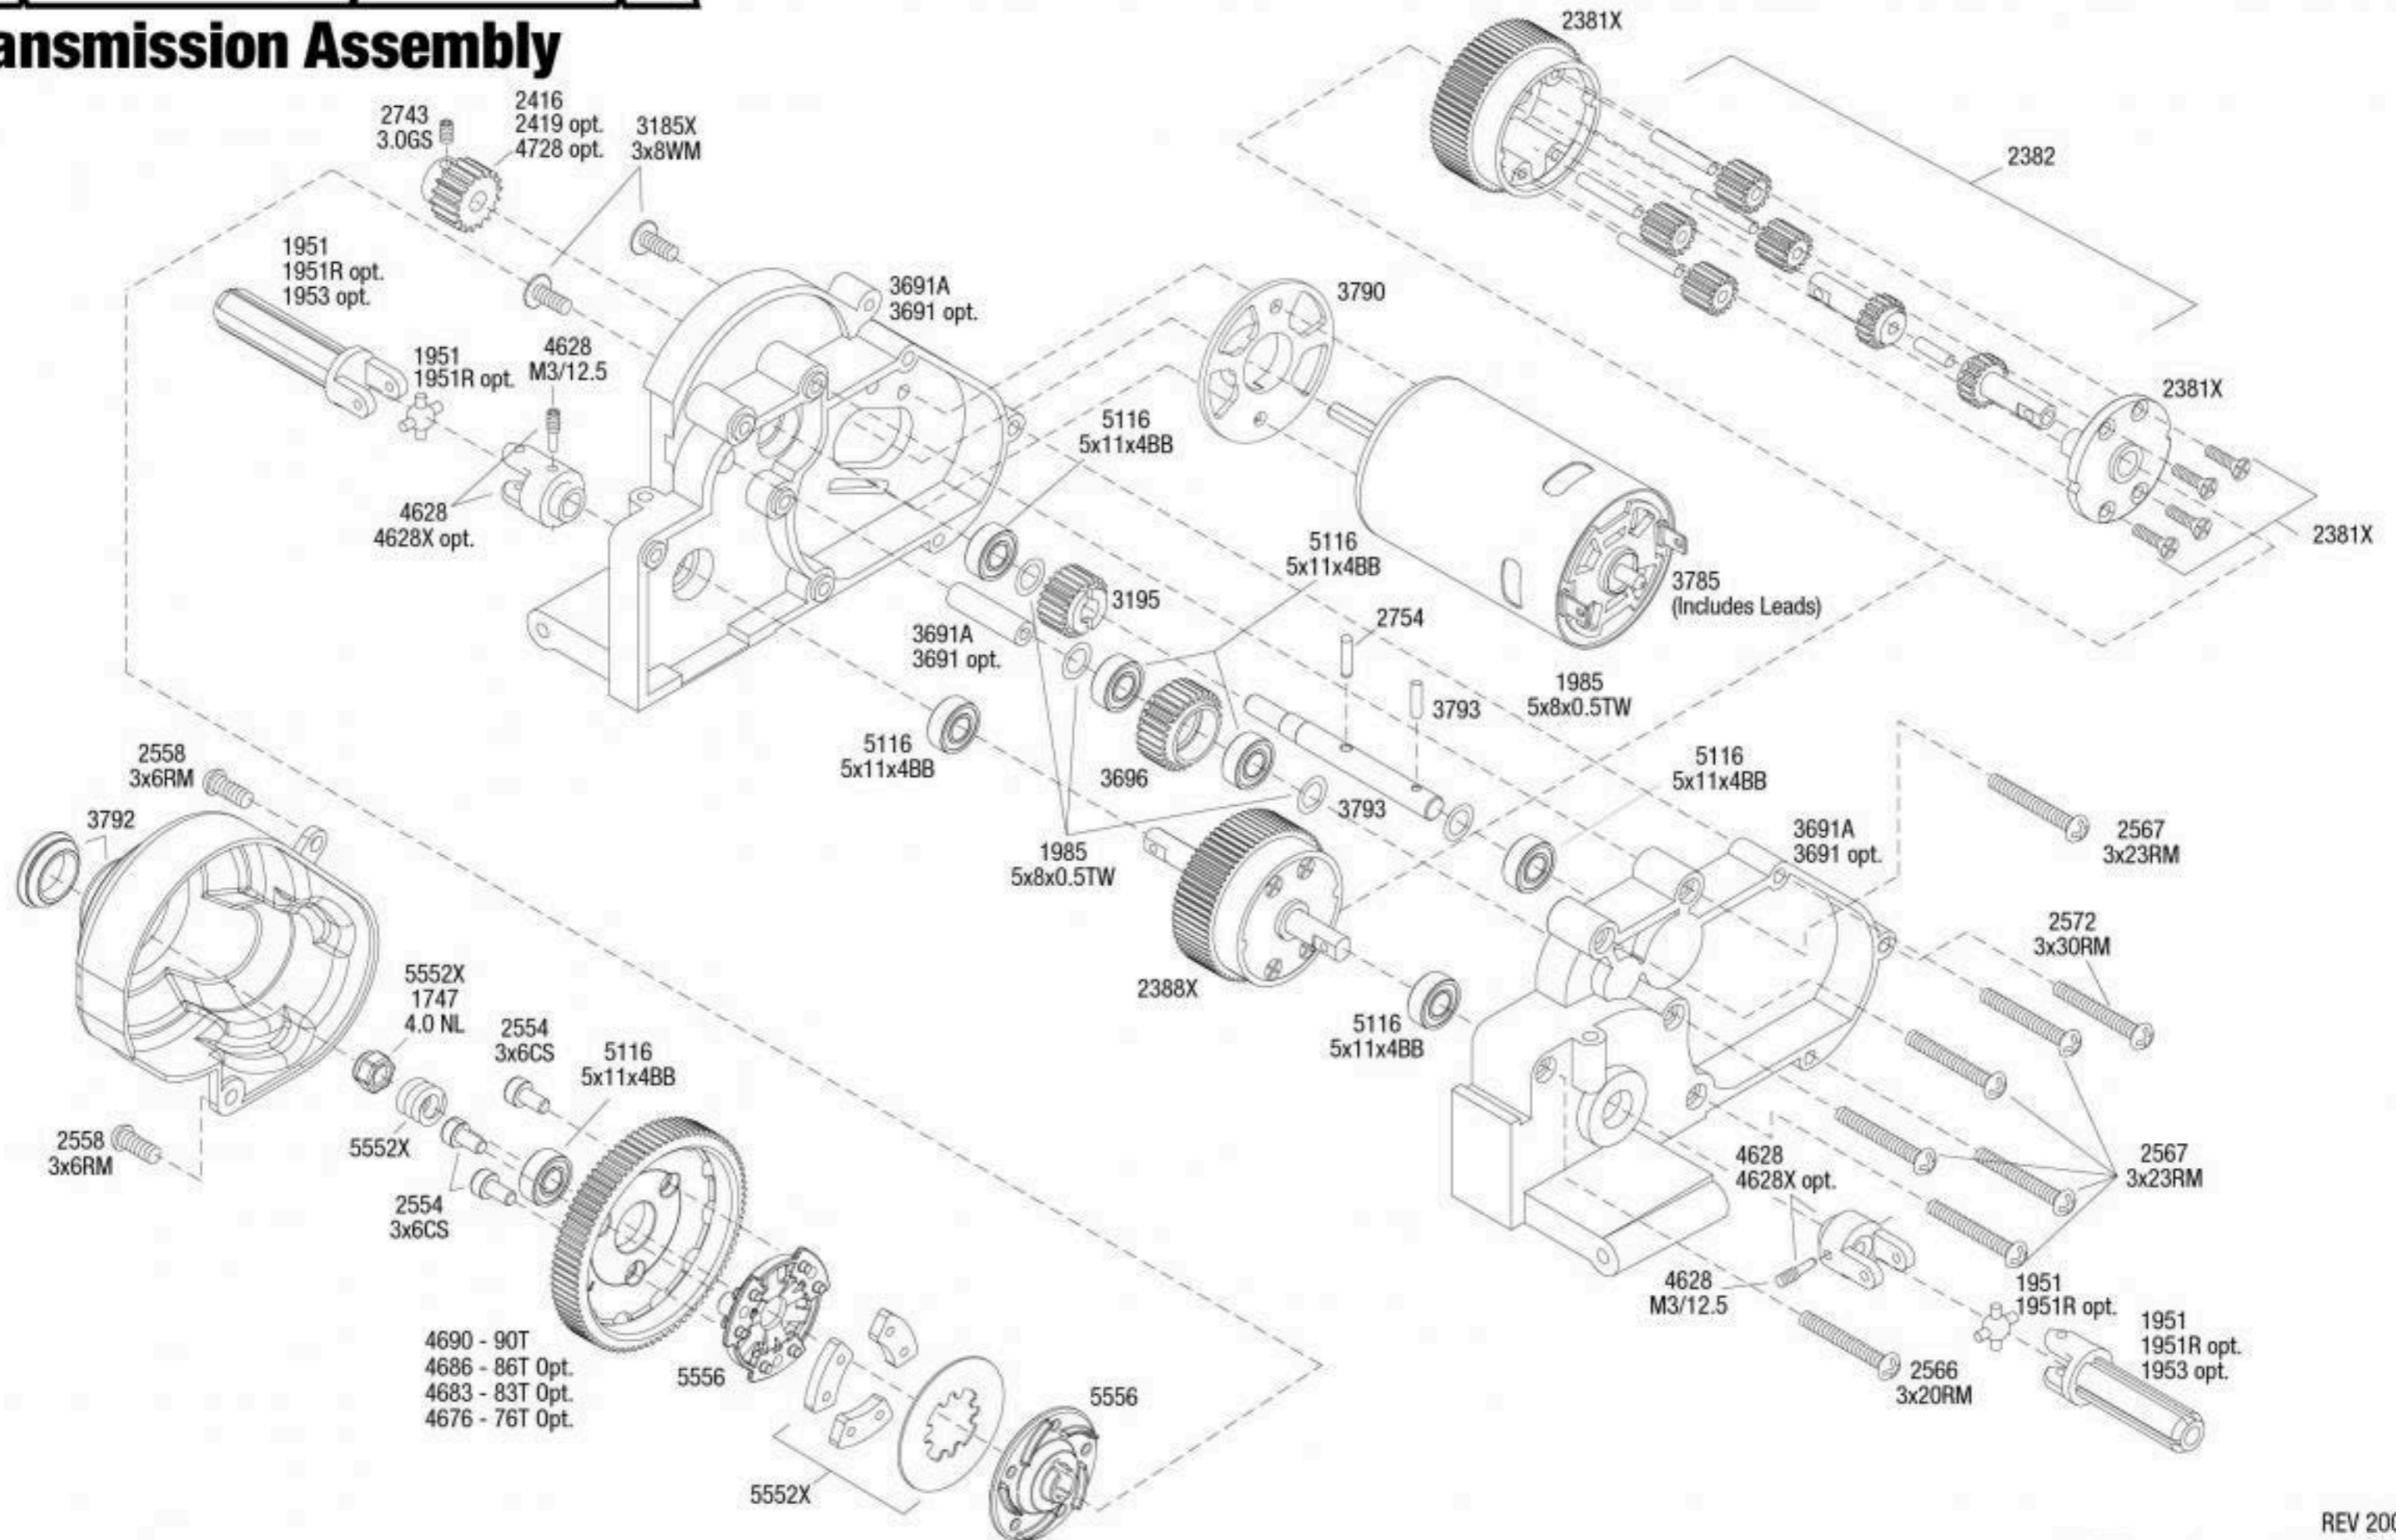

RUSTLER

Transmission Assembly

See Parts List for a complete listing of optional accessories.

REV 200116-R04
TRAXAS
Specifications on this page are subject to change without notice. Every attempt has been made to ensure the accuracy of this drawing; however, Traxas cannot be held responsible for typographical or other errors.