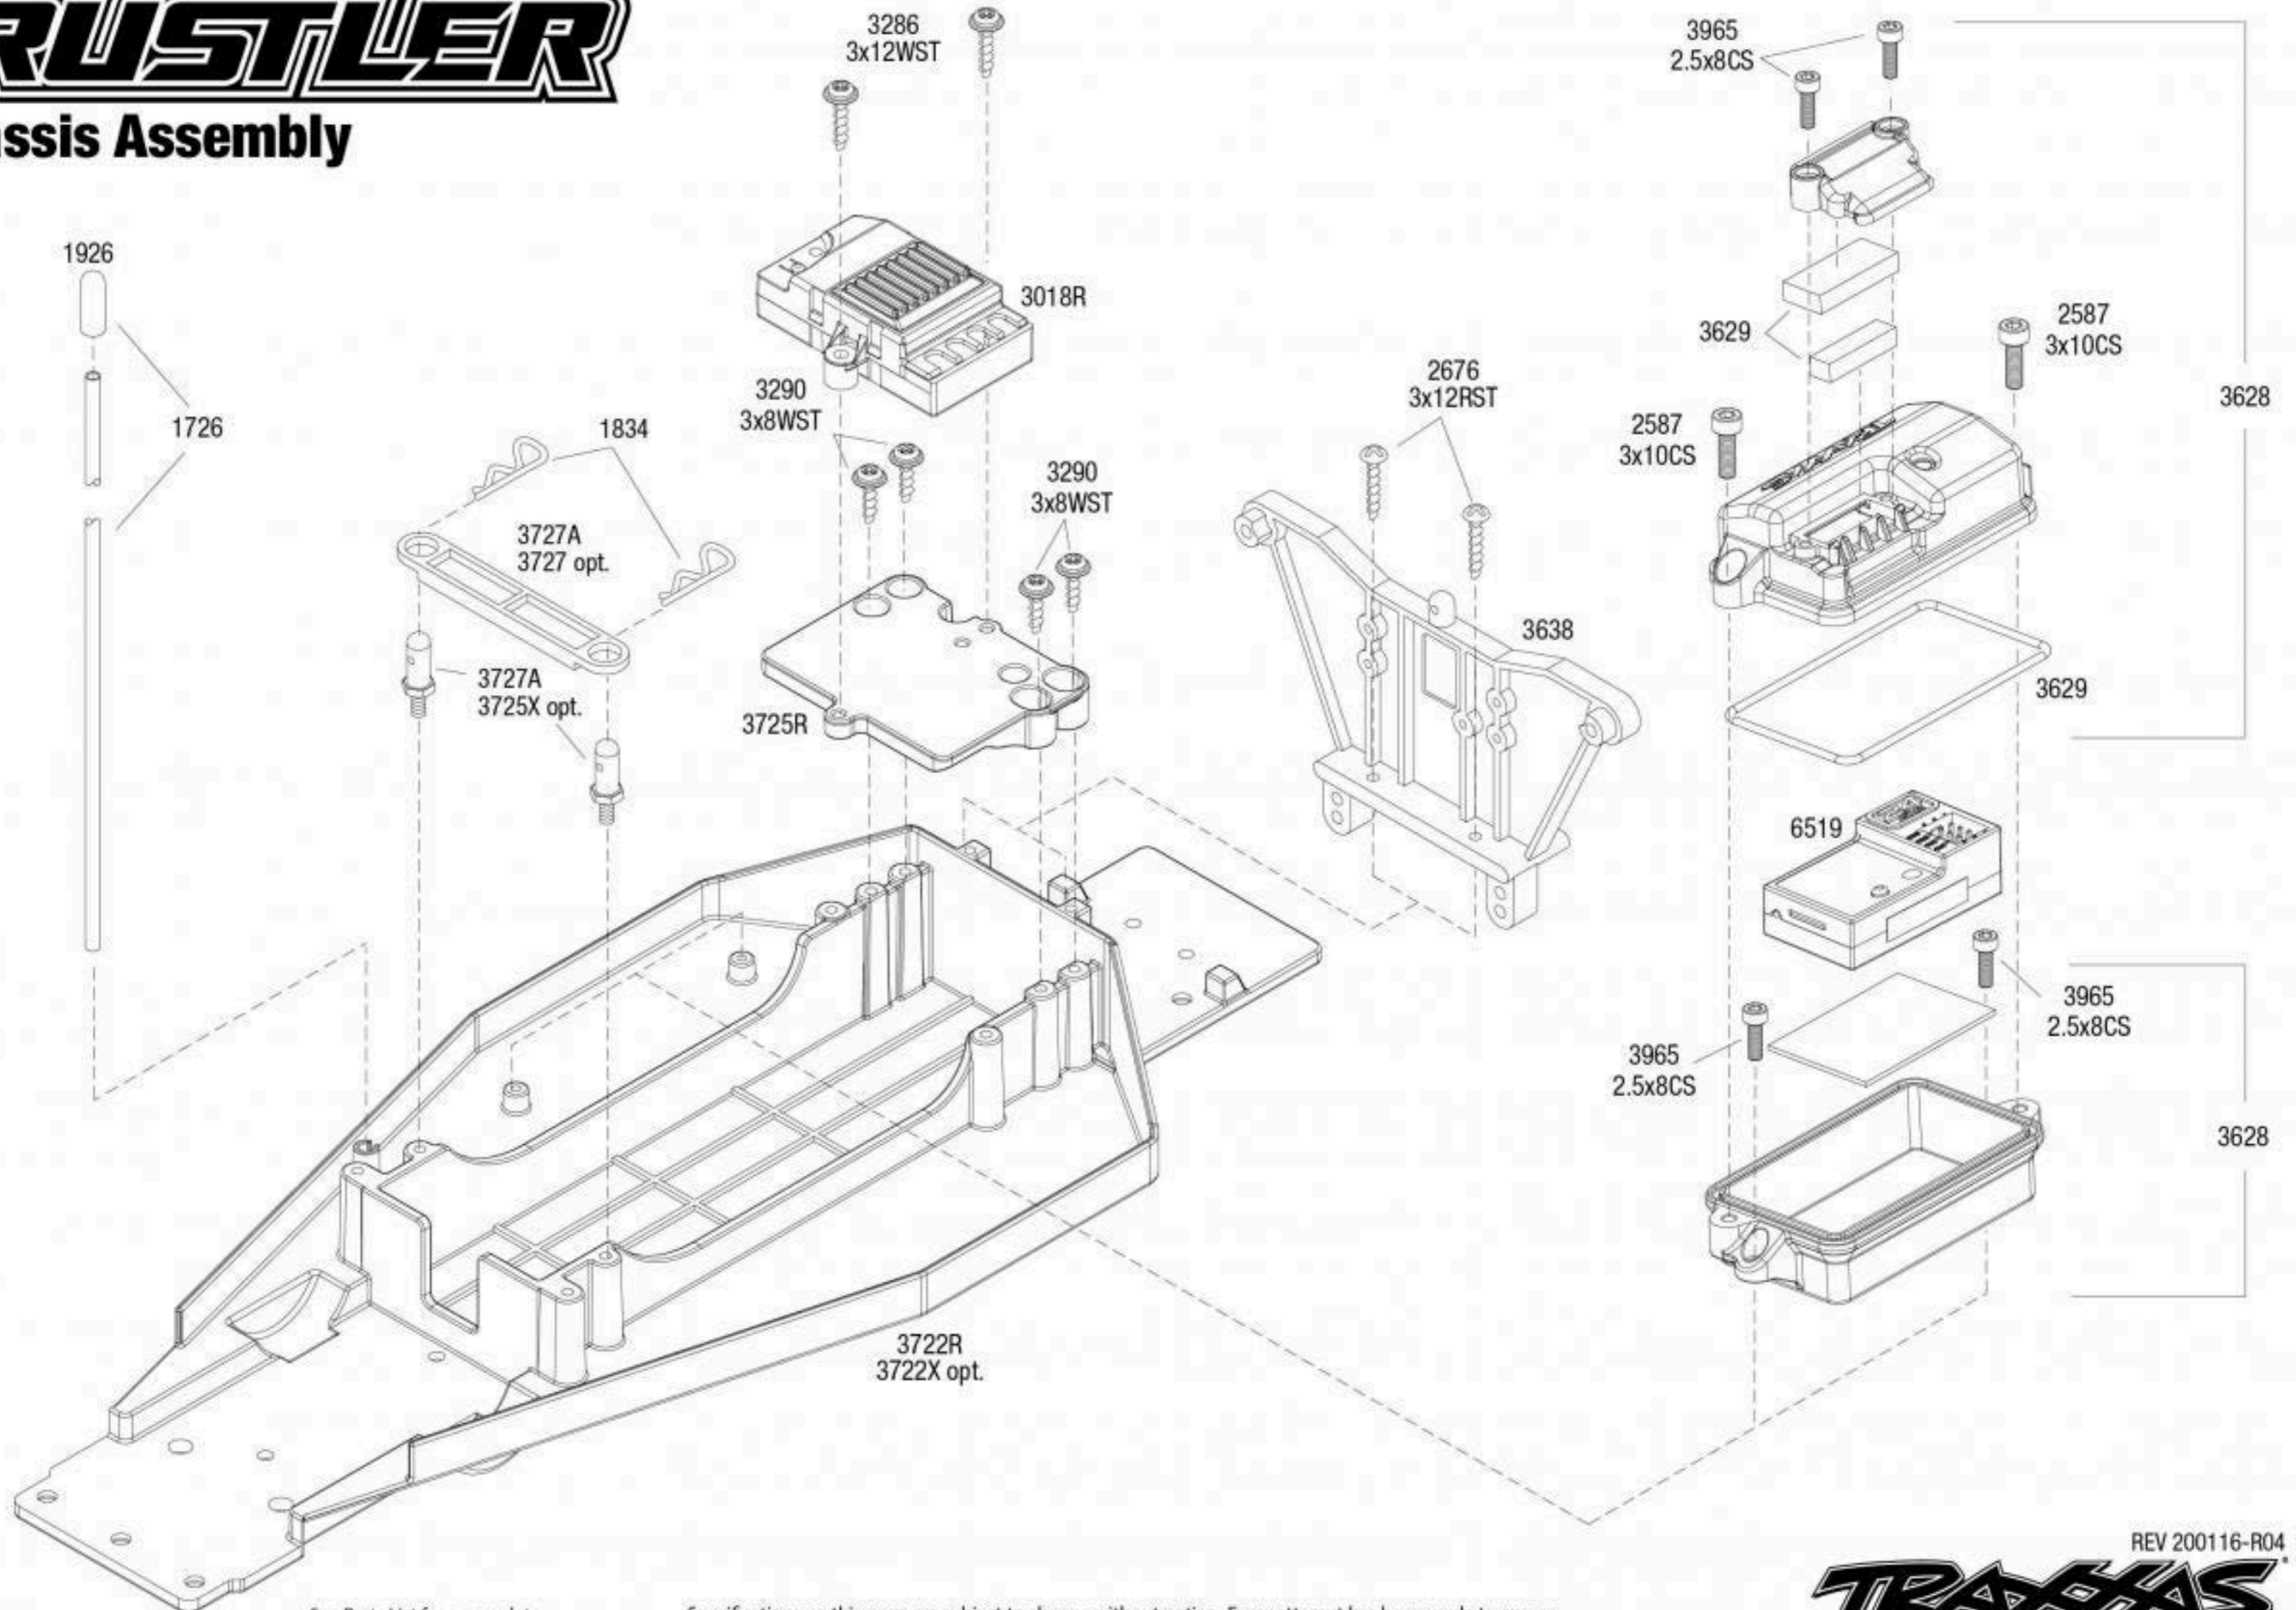

RUSTLER

Chassis Assembly

See Parts List for a complete listing of optional accessories.

Specifications on this page are subject to change without notice. Every attempt has been made to ensure the accuracy of this drawing; however, Traxxas cannot be held responsible for typographical or other errors.

REV 200116-R04

TRAXXAS