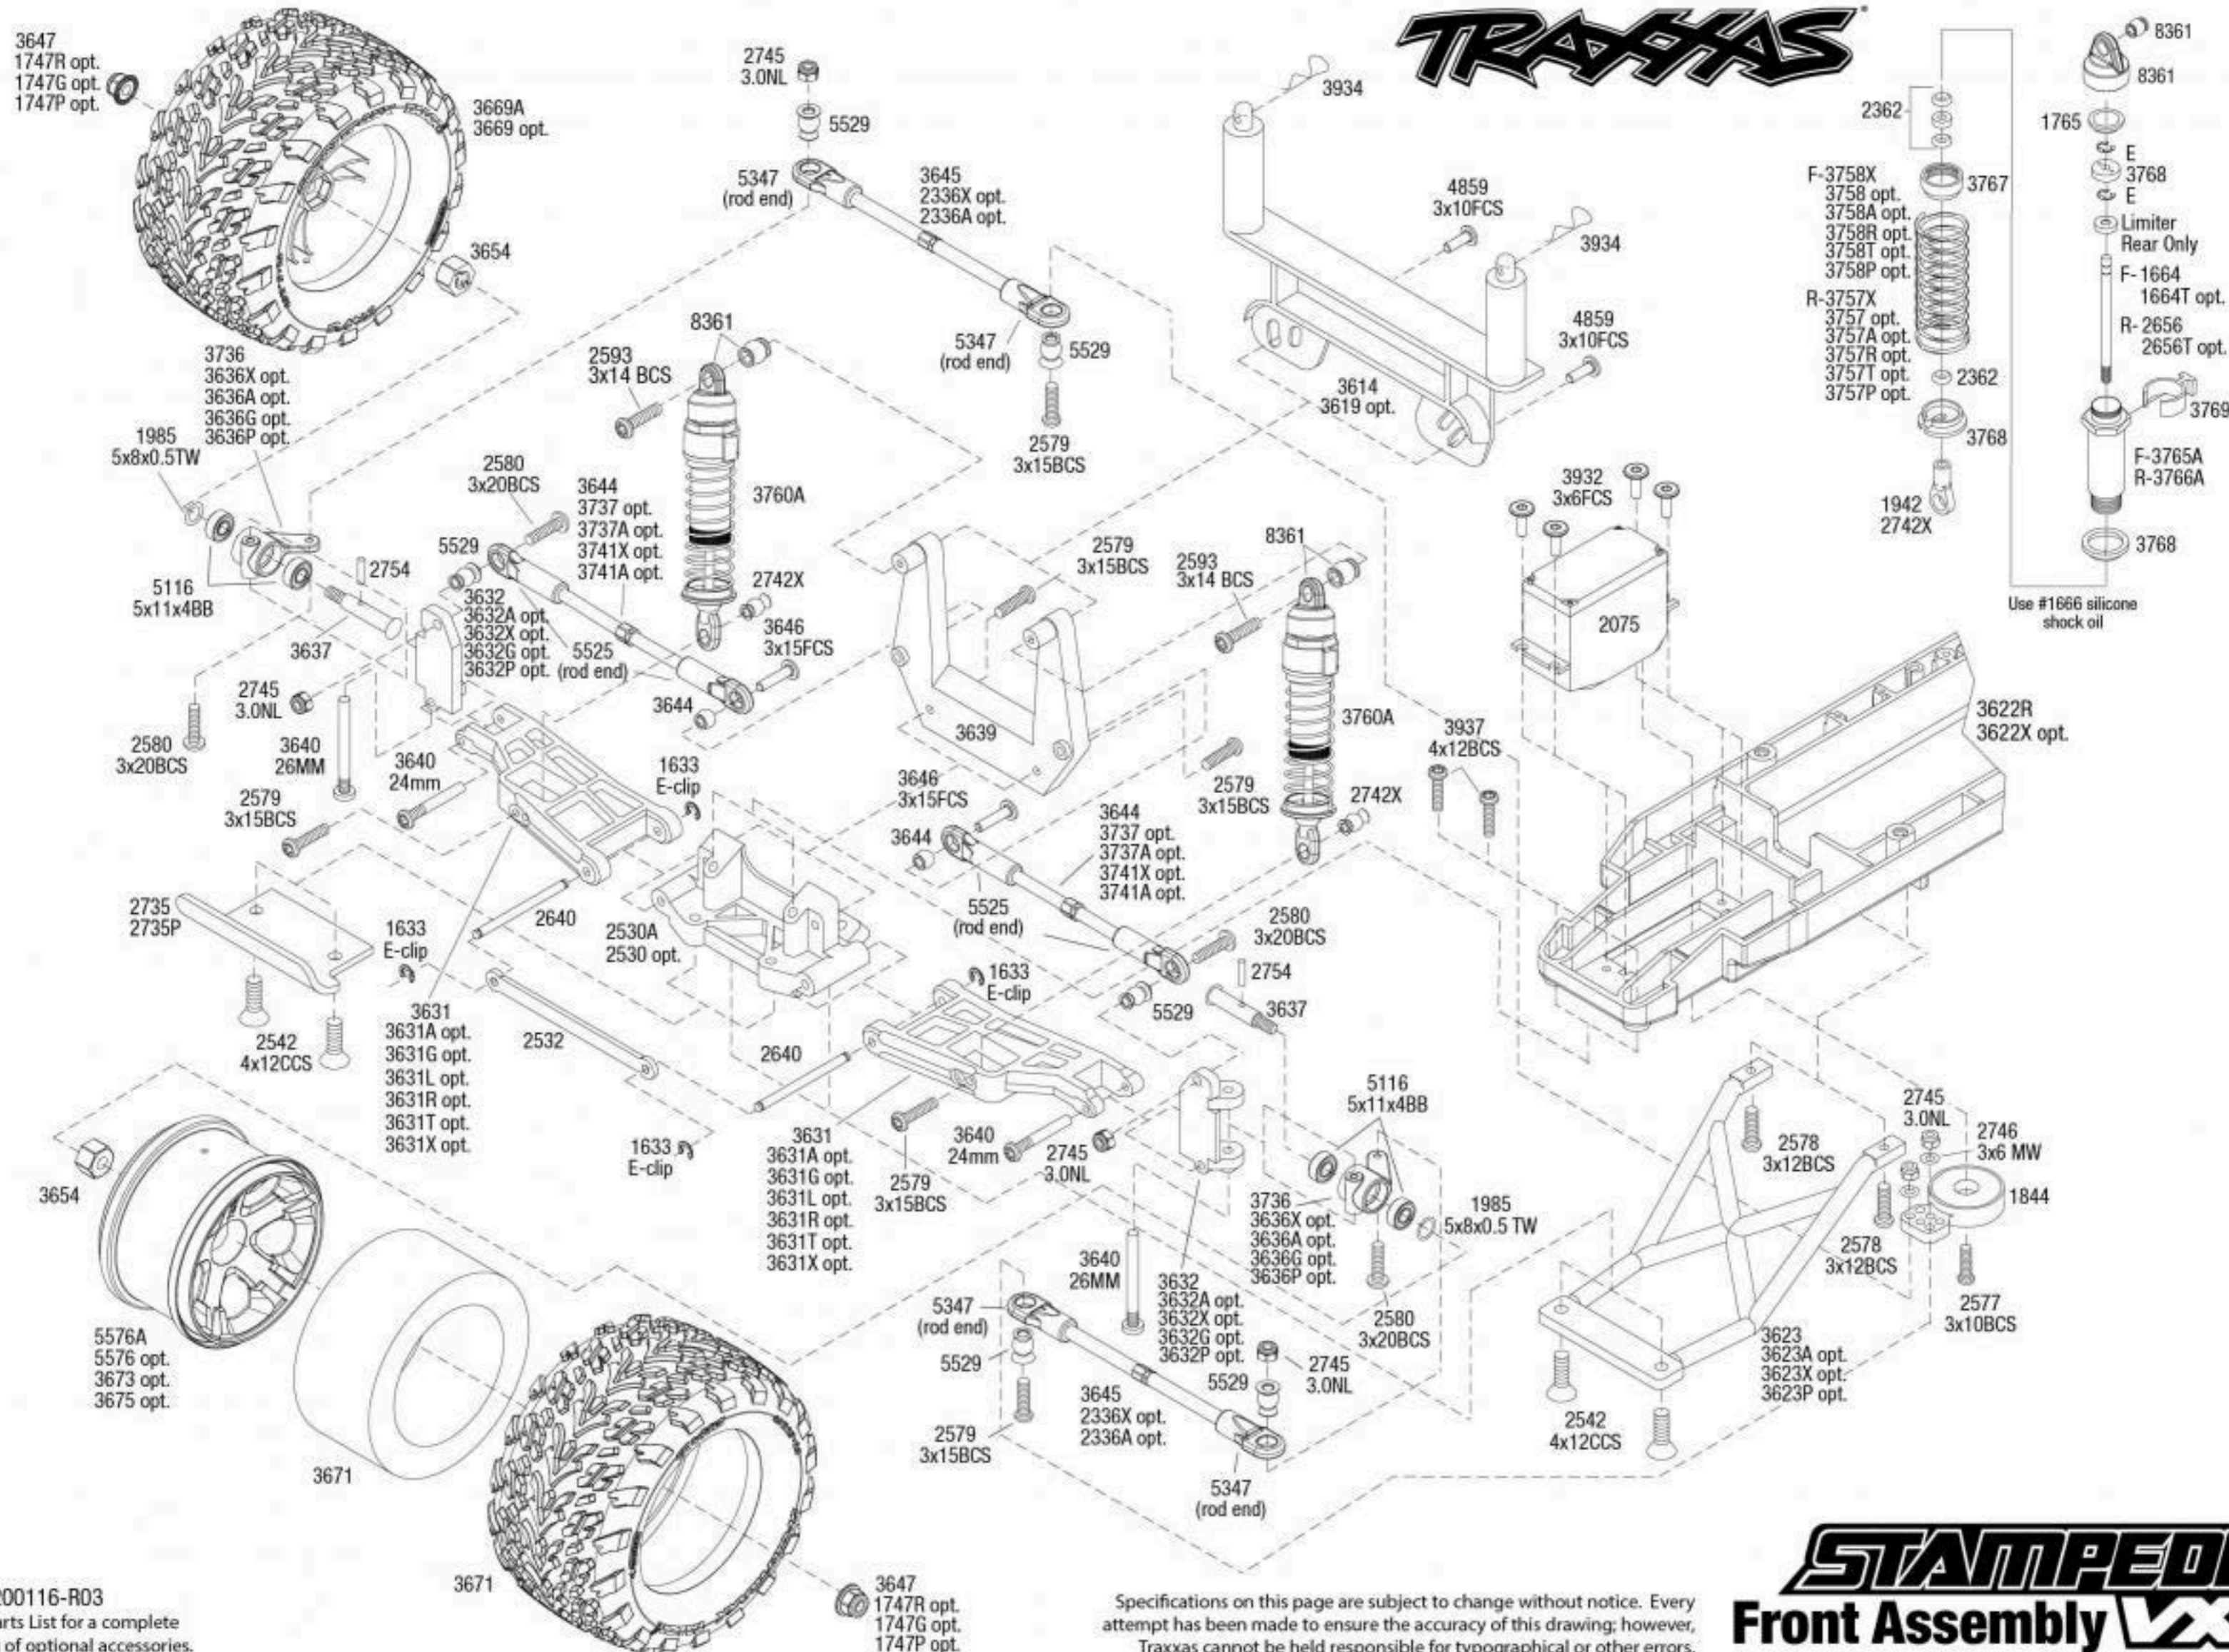

# TRAXXAS

REV 200116-R03  
See Parts List for a complete  
listing of optional accessories.

Specifications on this page are subject to change without notice. Every attempt has been made to ensure the accuracy of this drawing; however, Traxxas cannot be held responsible for typographical or other errors.

# STAMPEDE

## Front Assembly VXL