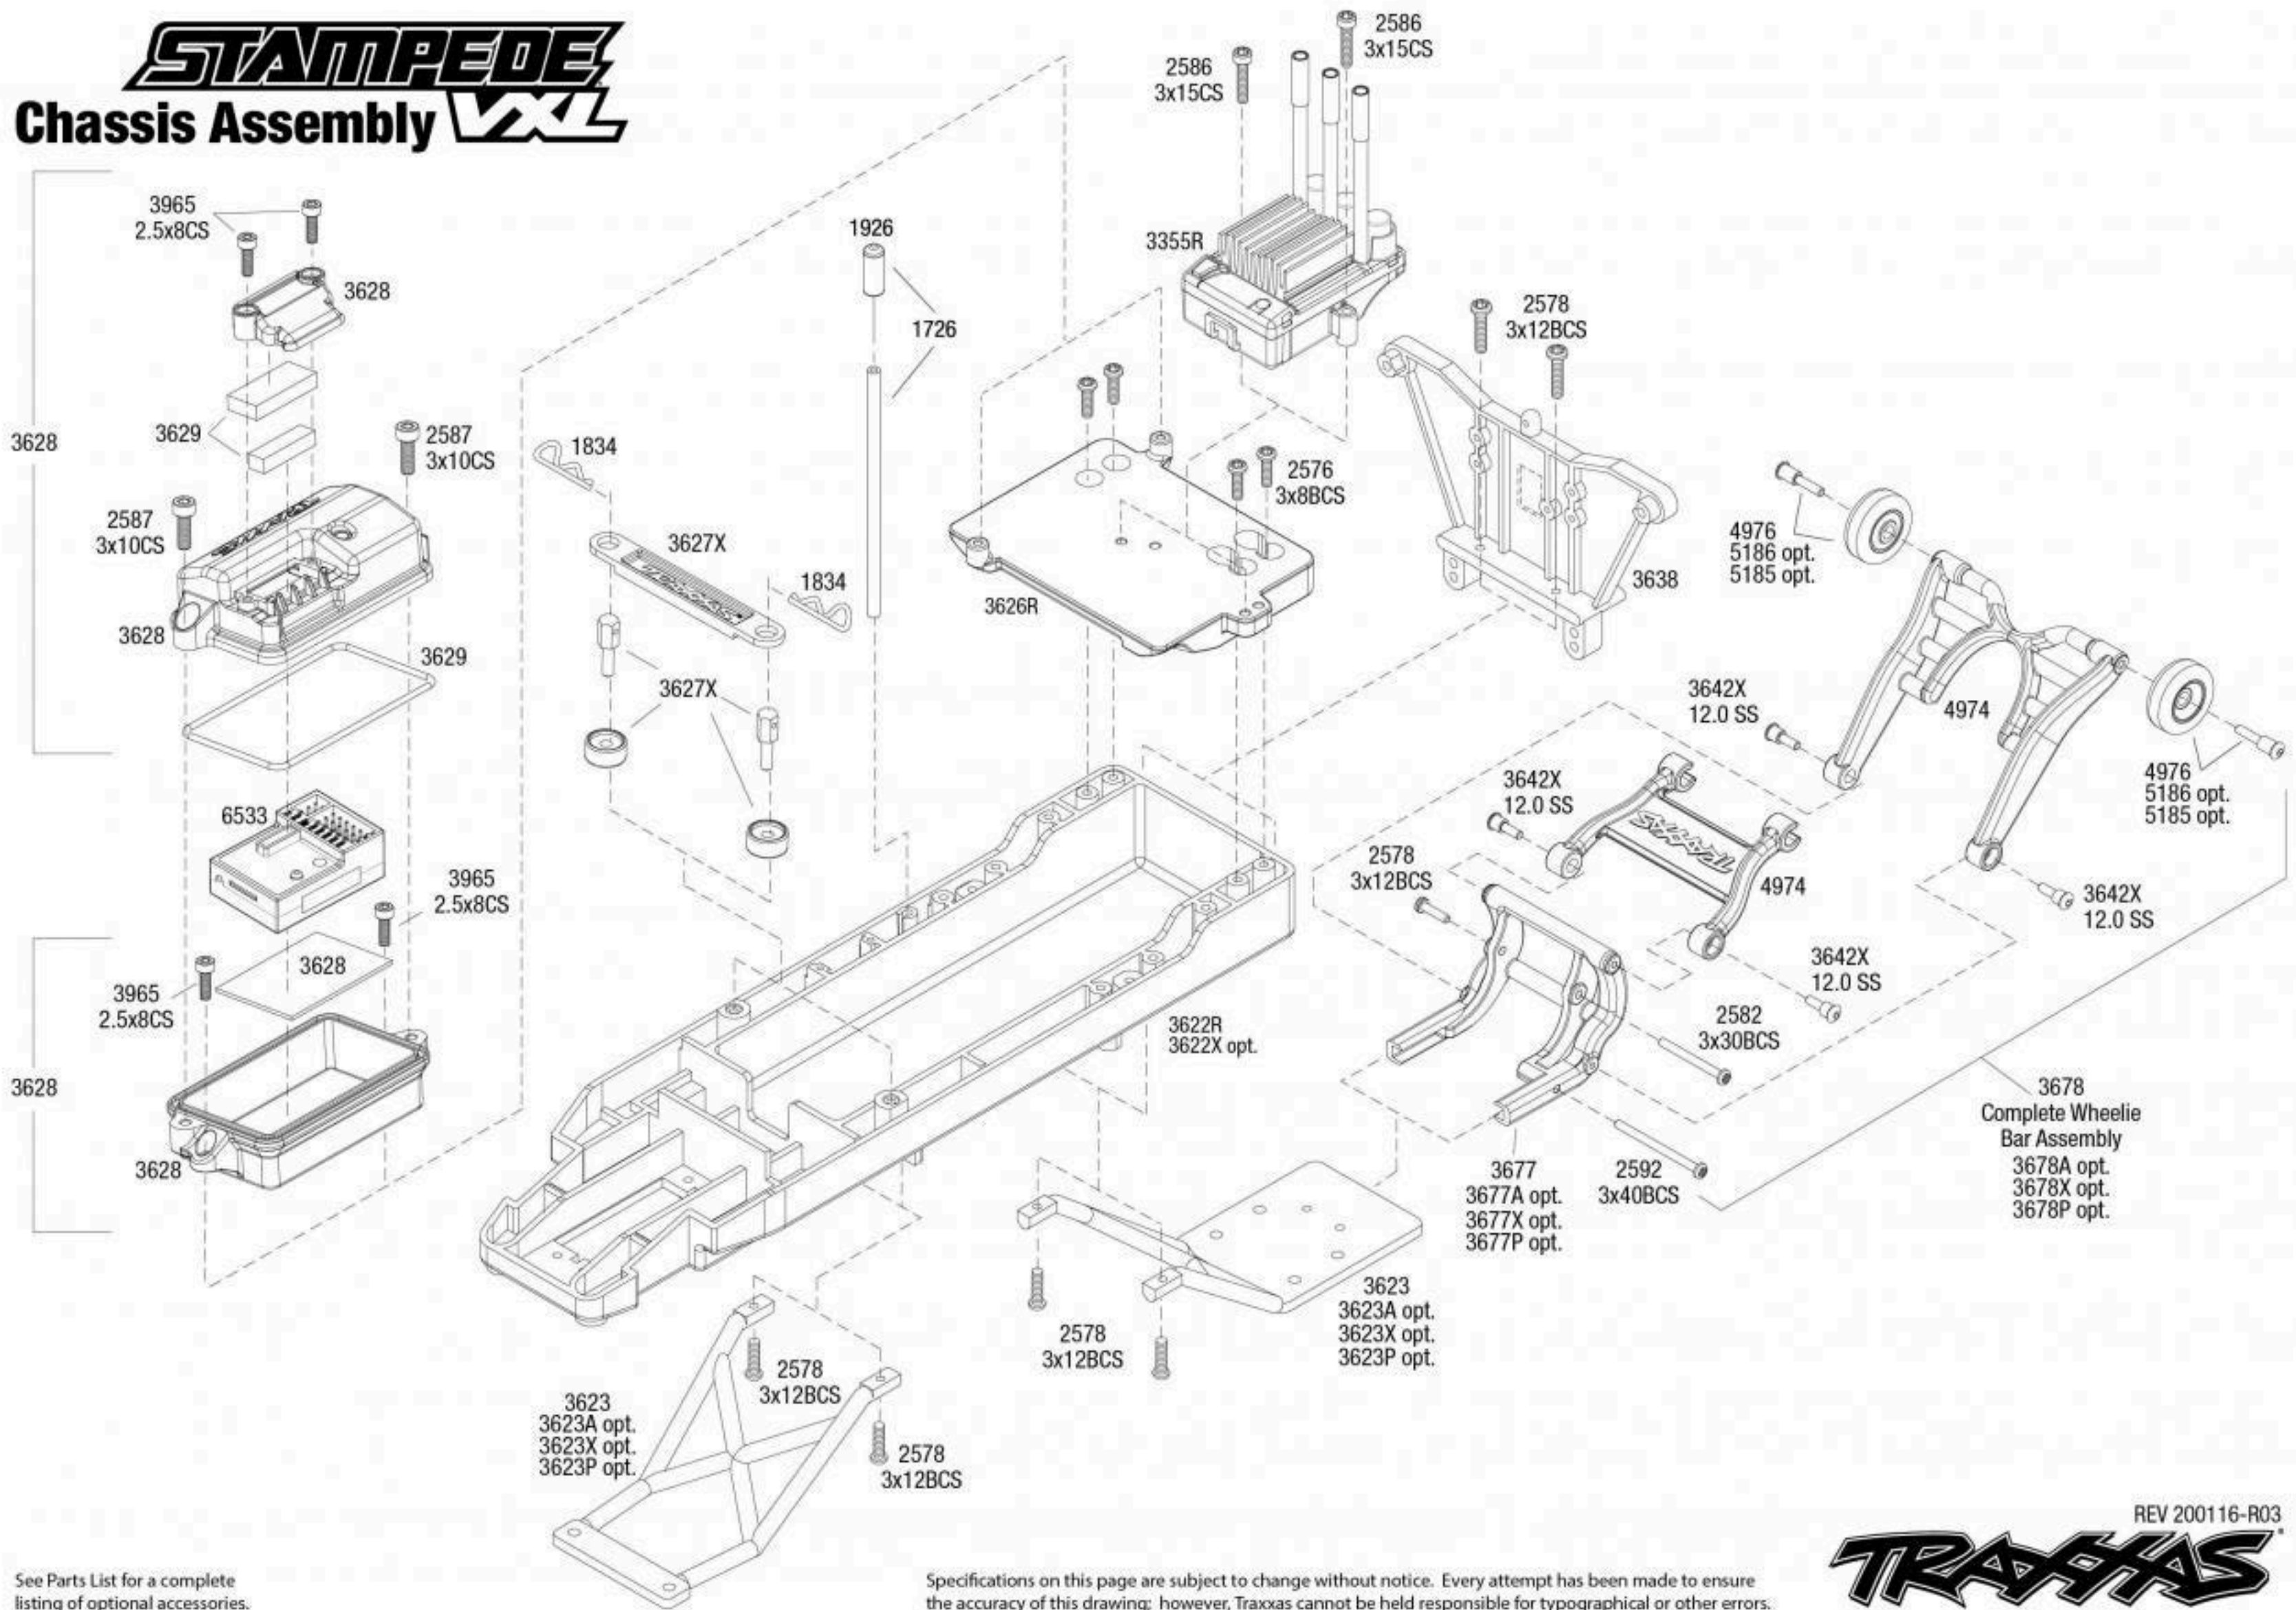

STAMPEDE

Chassis Assembly **VXL**

See Parts List for a complete listing of optional accessories.

Specifications on this page are subject to change without notice. Every attempt has been made to ensure the accuracy of this drawing; however, Traxxas cannot be held responsible for typographical or other errors.

REV 200116-R03