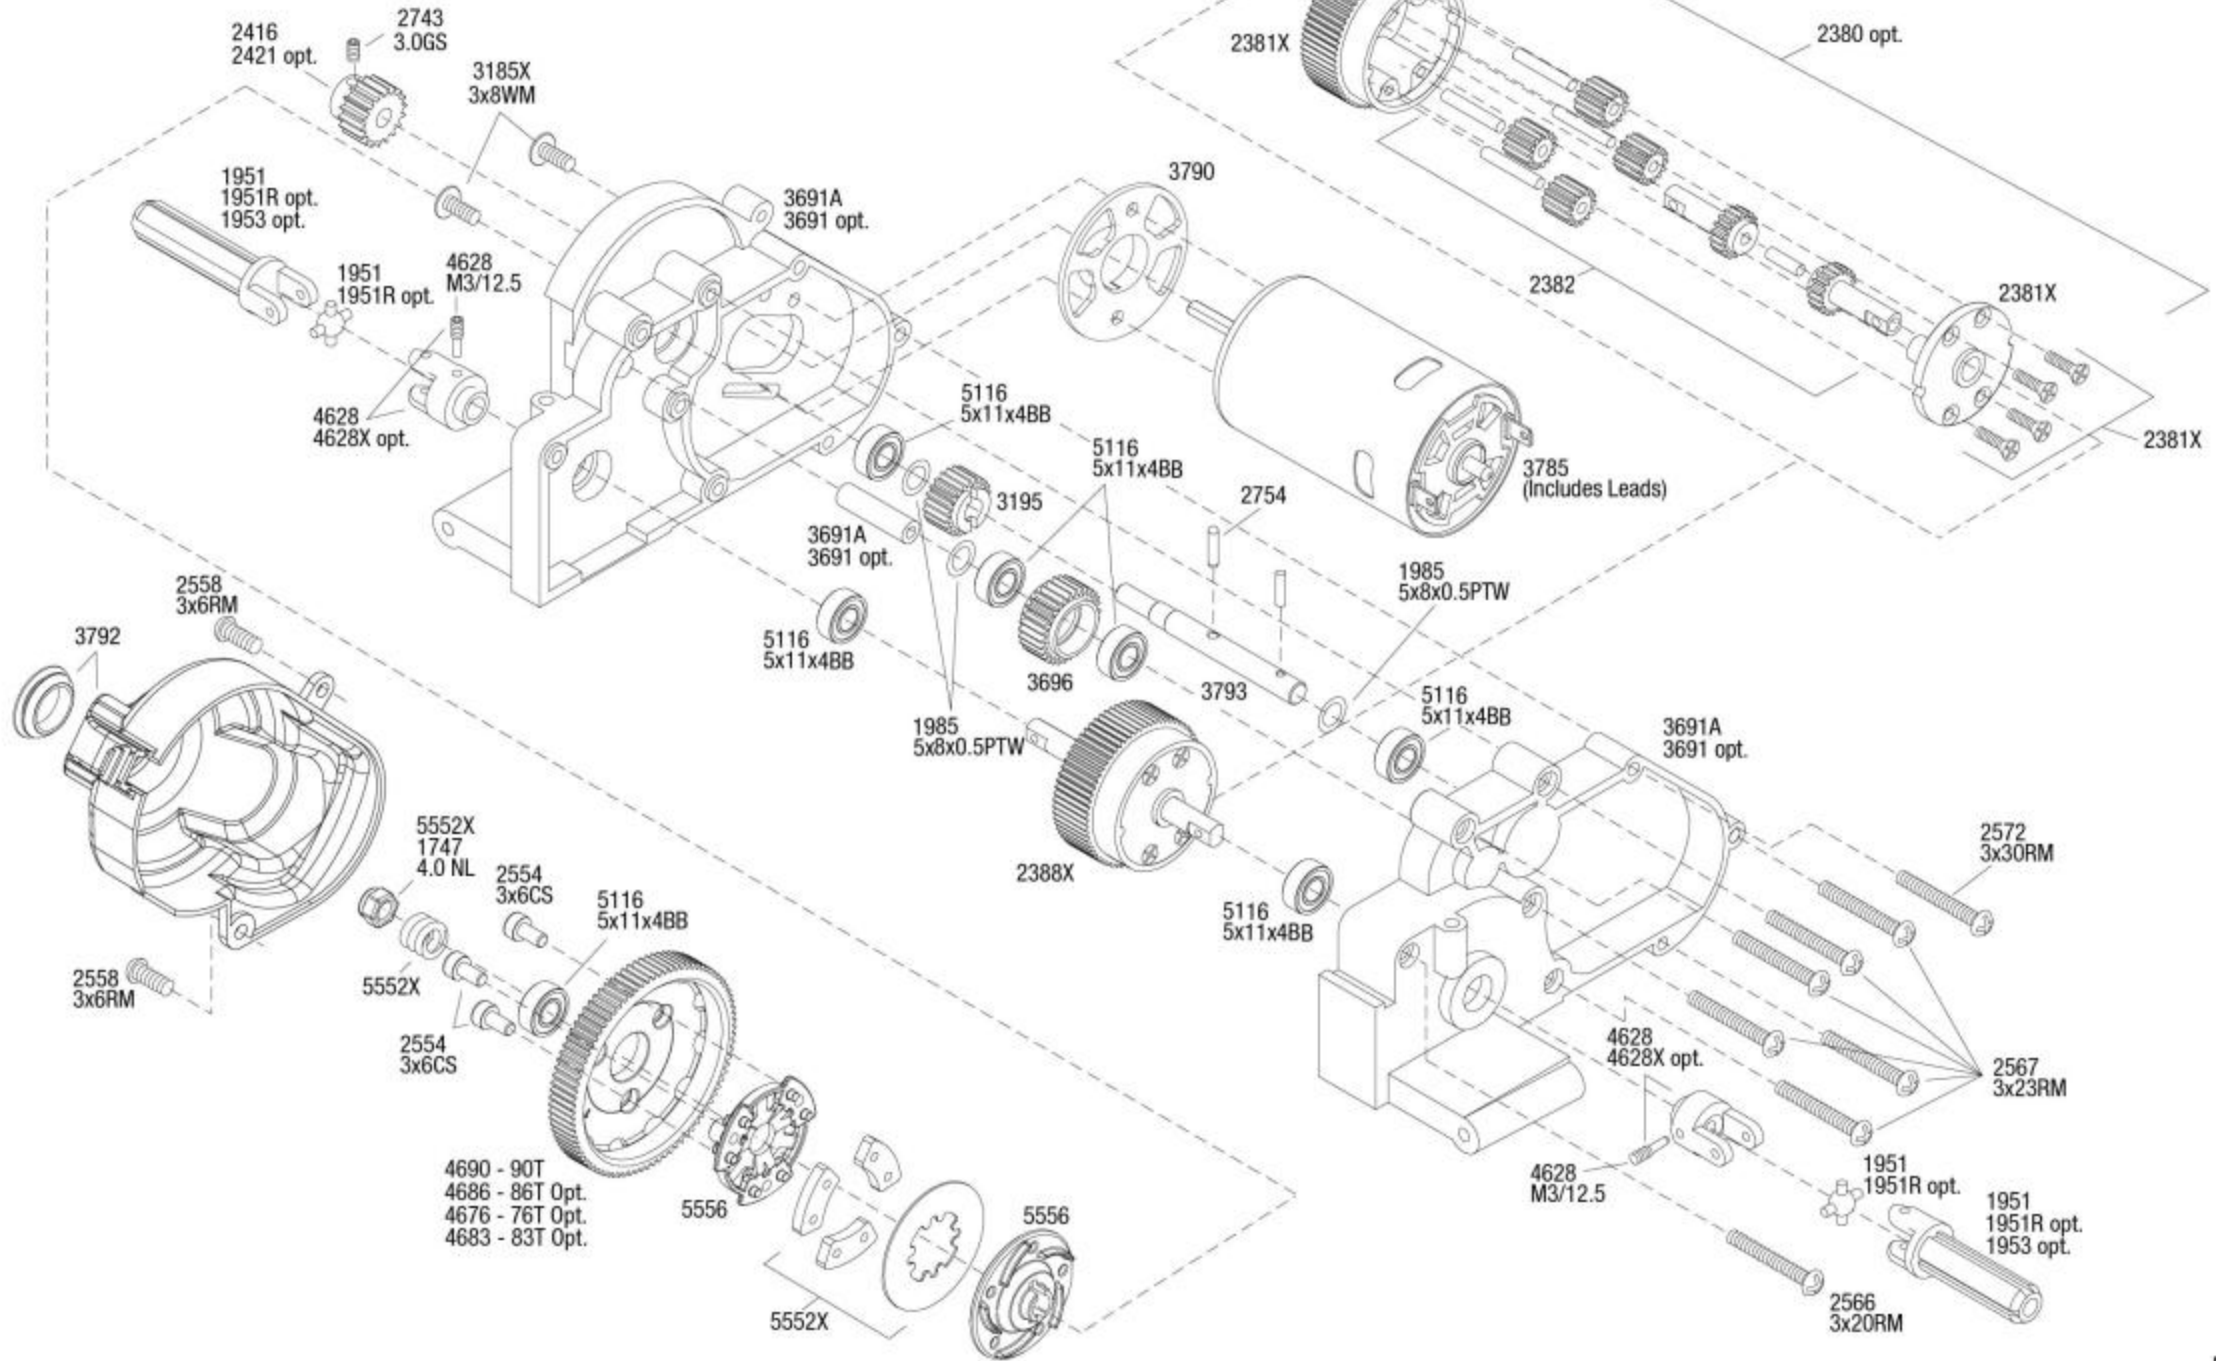

STAMPEDE

Transmission Assembly

Available fully assembled as part #3695

See Parts List for a complete listing of optional accessories.

REV 230706-R00

TRAXXAS

Specifications on this page are subject to change without notice. Every attempt has been made to ensure the accuracy of this drawing; however, Traxxas cannot be held responsible for typographical or other errors.