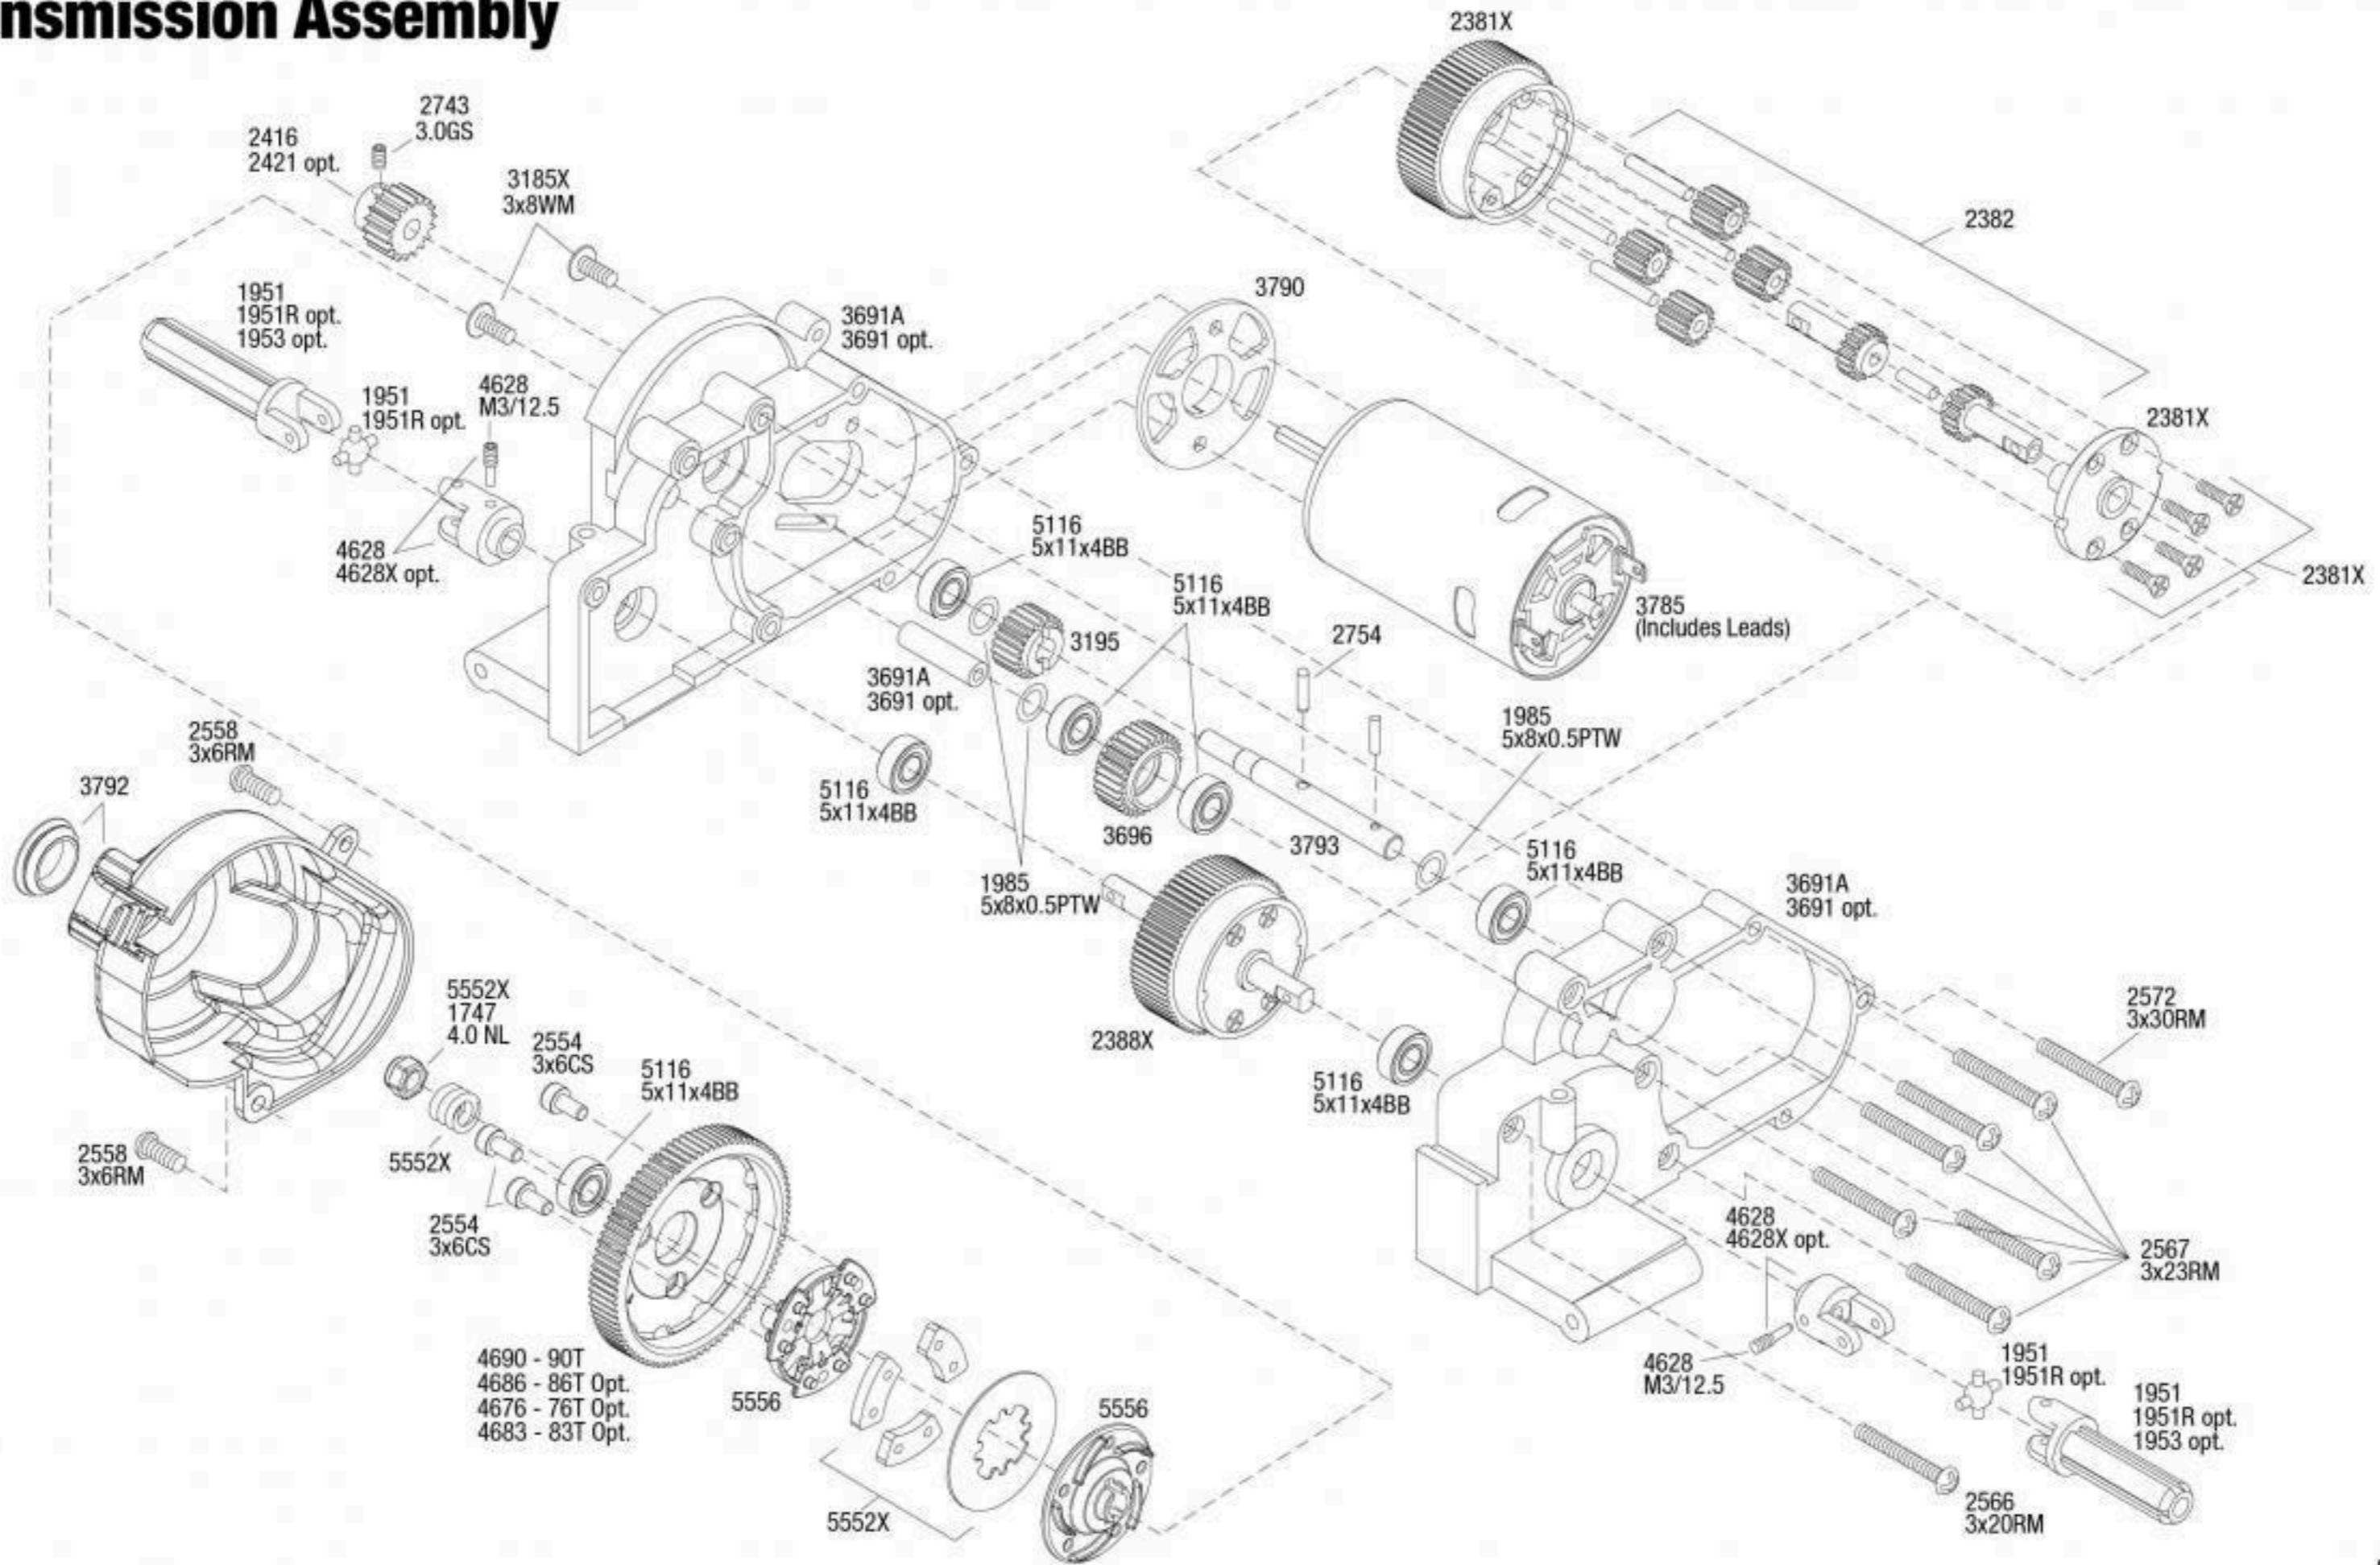

STAMPEDE

Transmission Assembly

See Parts List for a complete listing of optional accessories.

REV 200116-R01

TRAXXAS

Specifications on this page are subject to change without notice. Every attempt has been made to ensure the accuracy of this drawing; however, Traxxas cannot be held responsible for typographical or other errors.