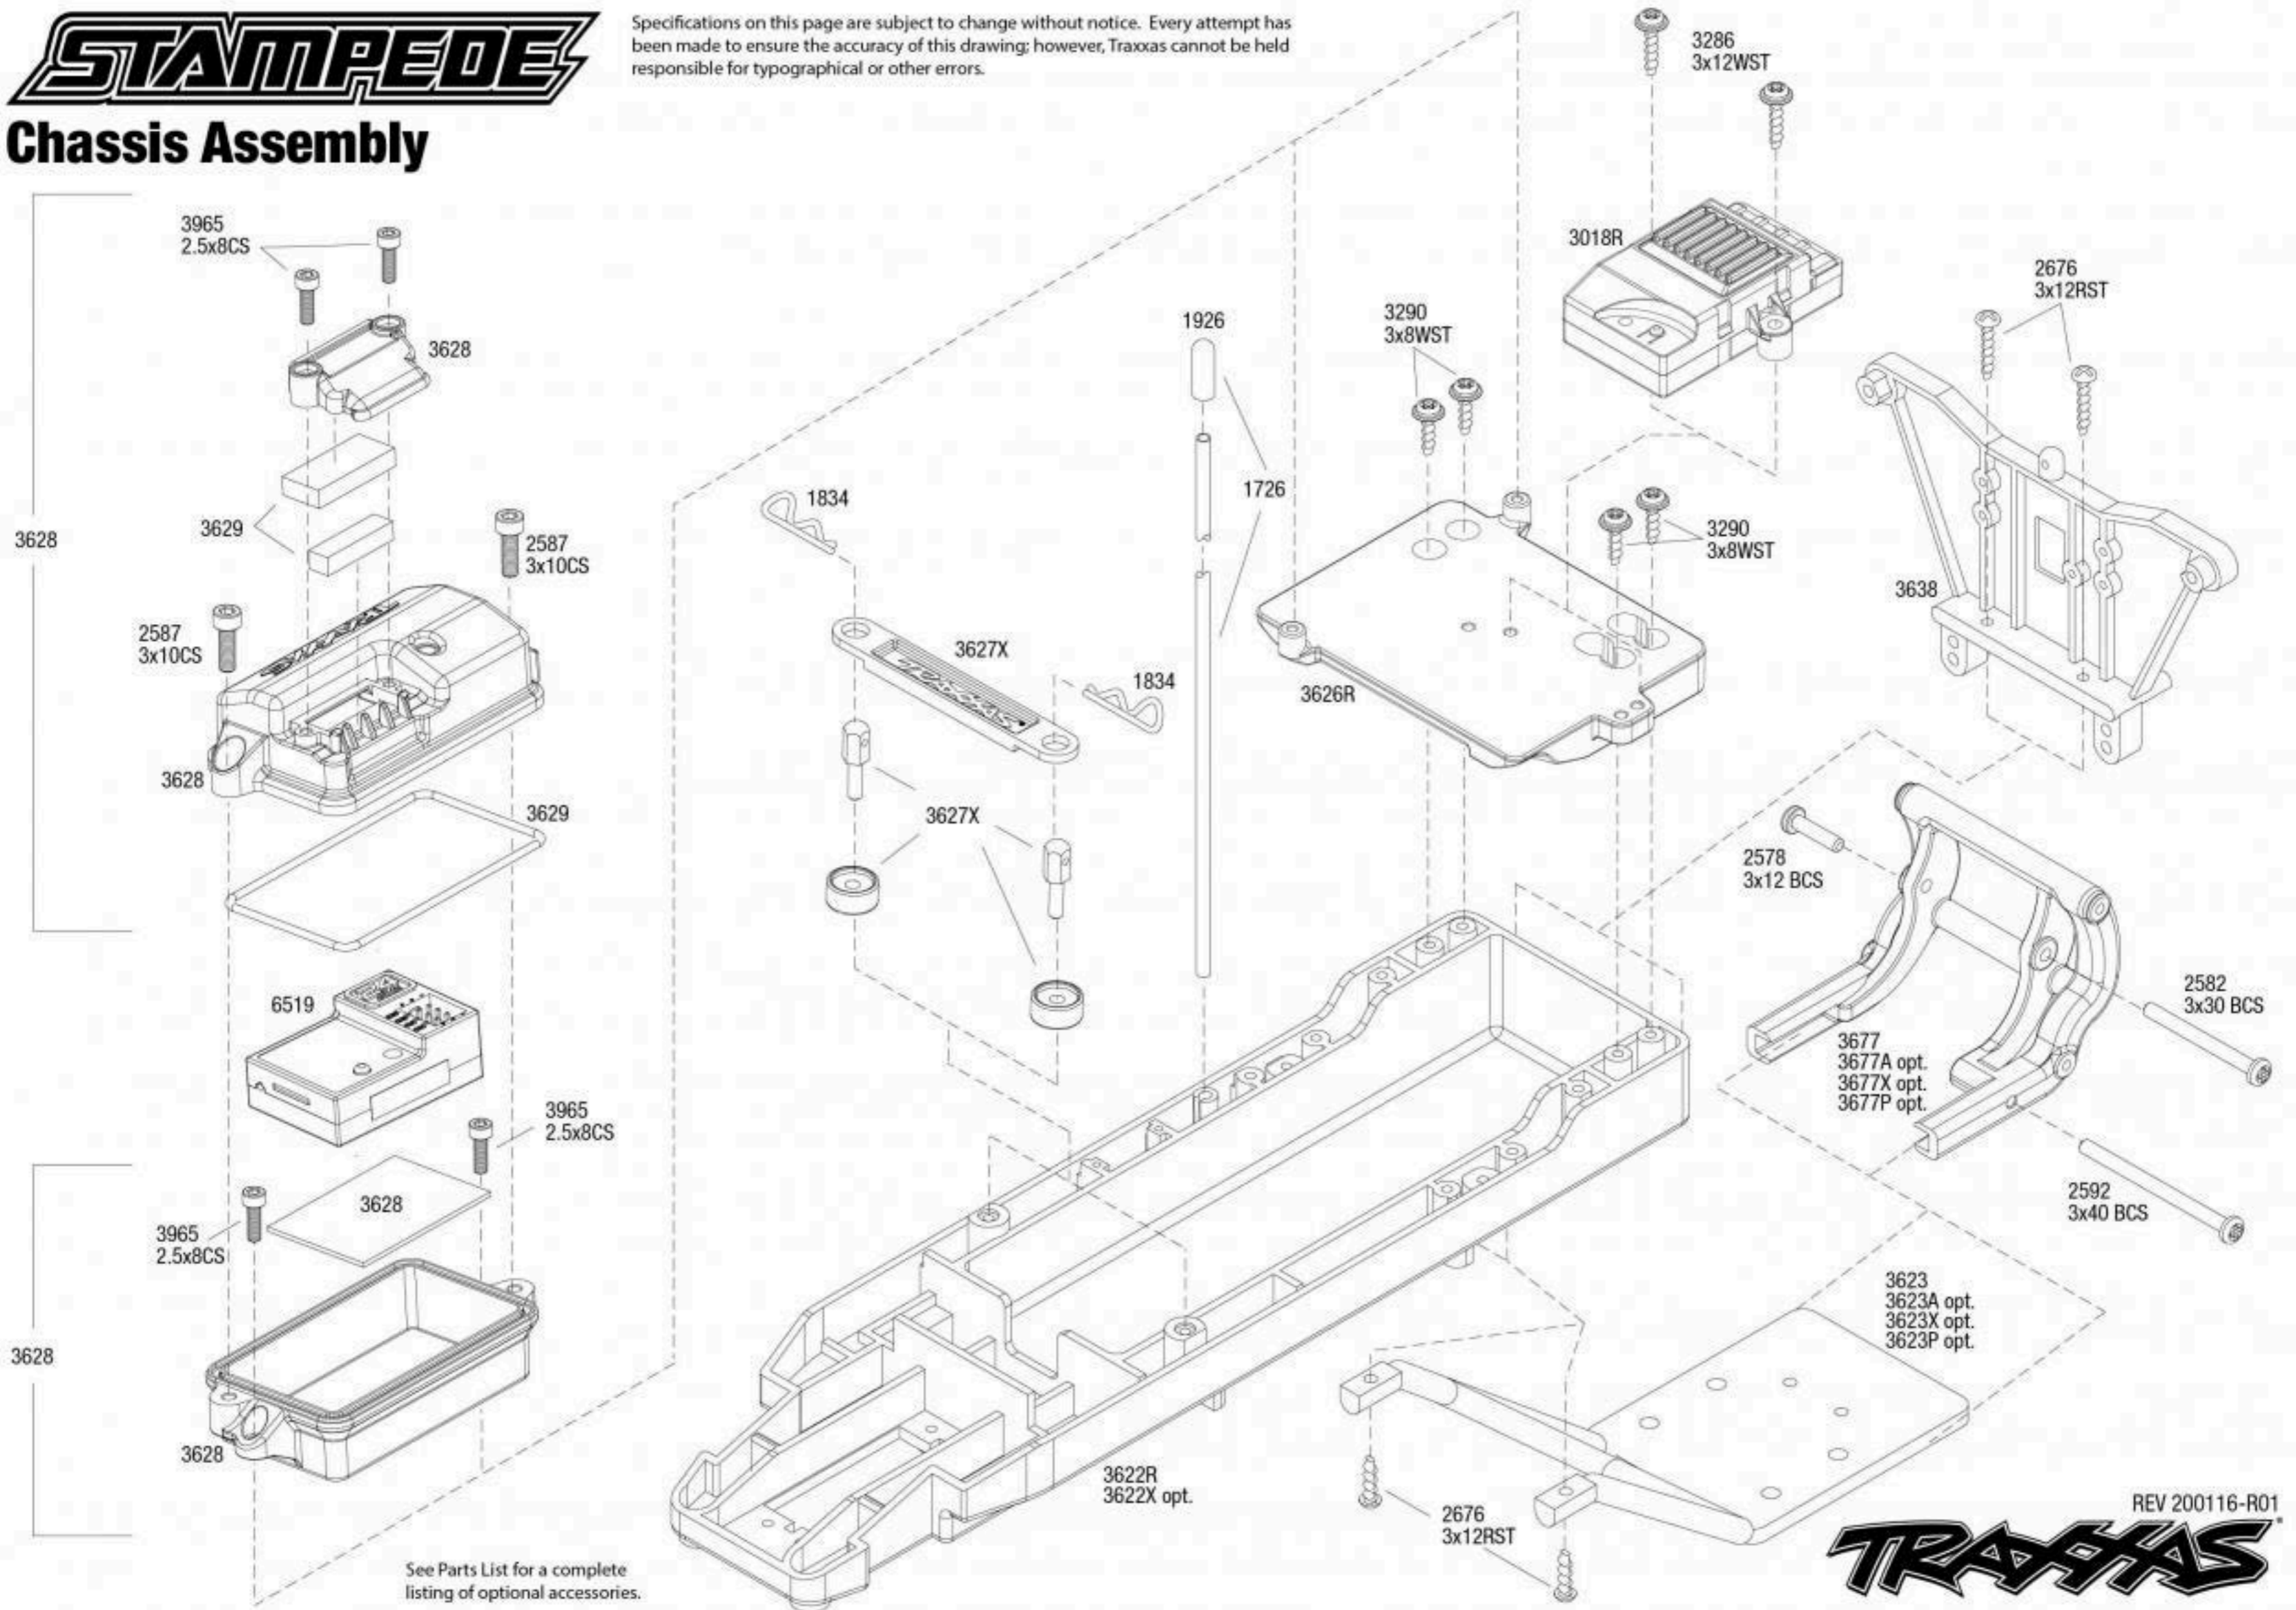

# Chassis Assembly

Specifications on this page are subject to change without notice. Every attempt has been made to ensure the accuracy of this drawing; however, Traxxas cannot be held responsible for typographical or other errors.

See Parts List for a complete listing of optional accessories.

REV 200116-R01