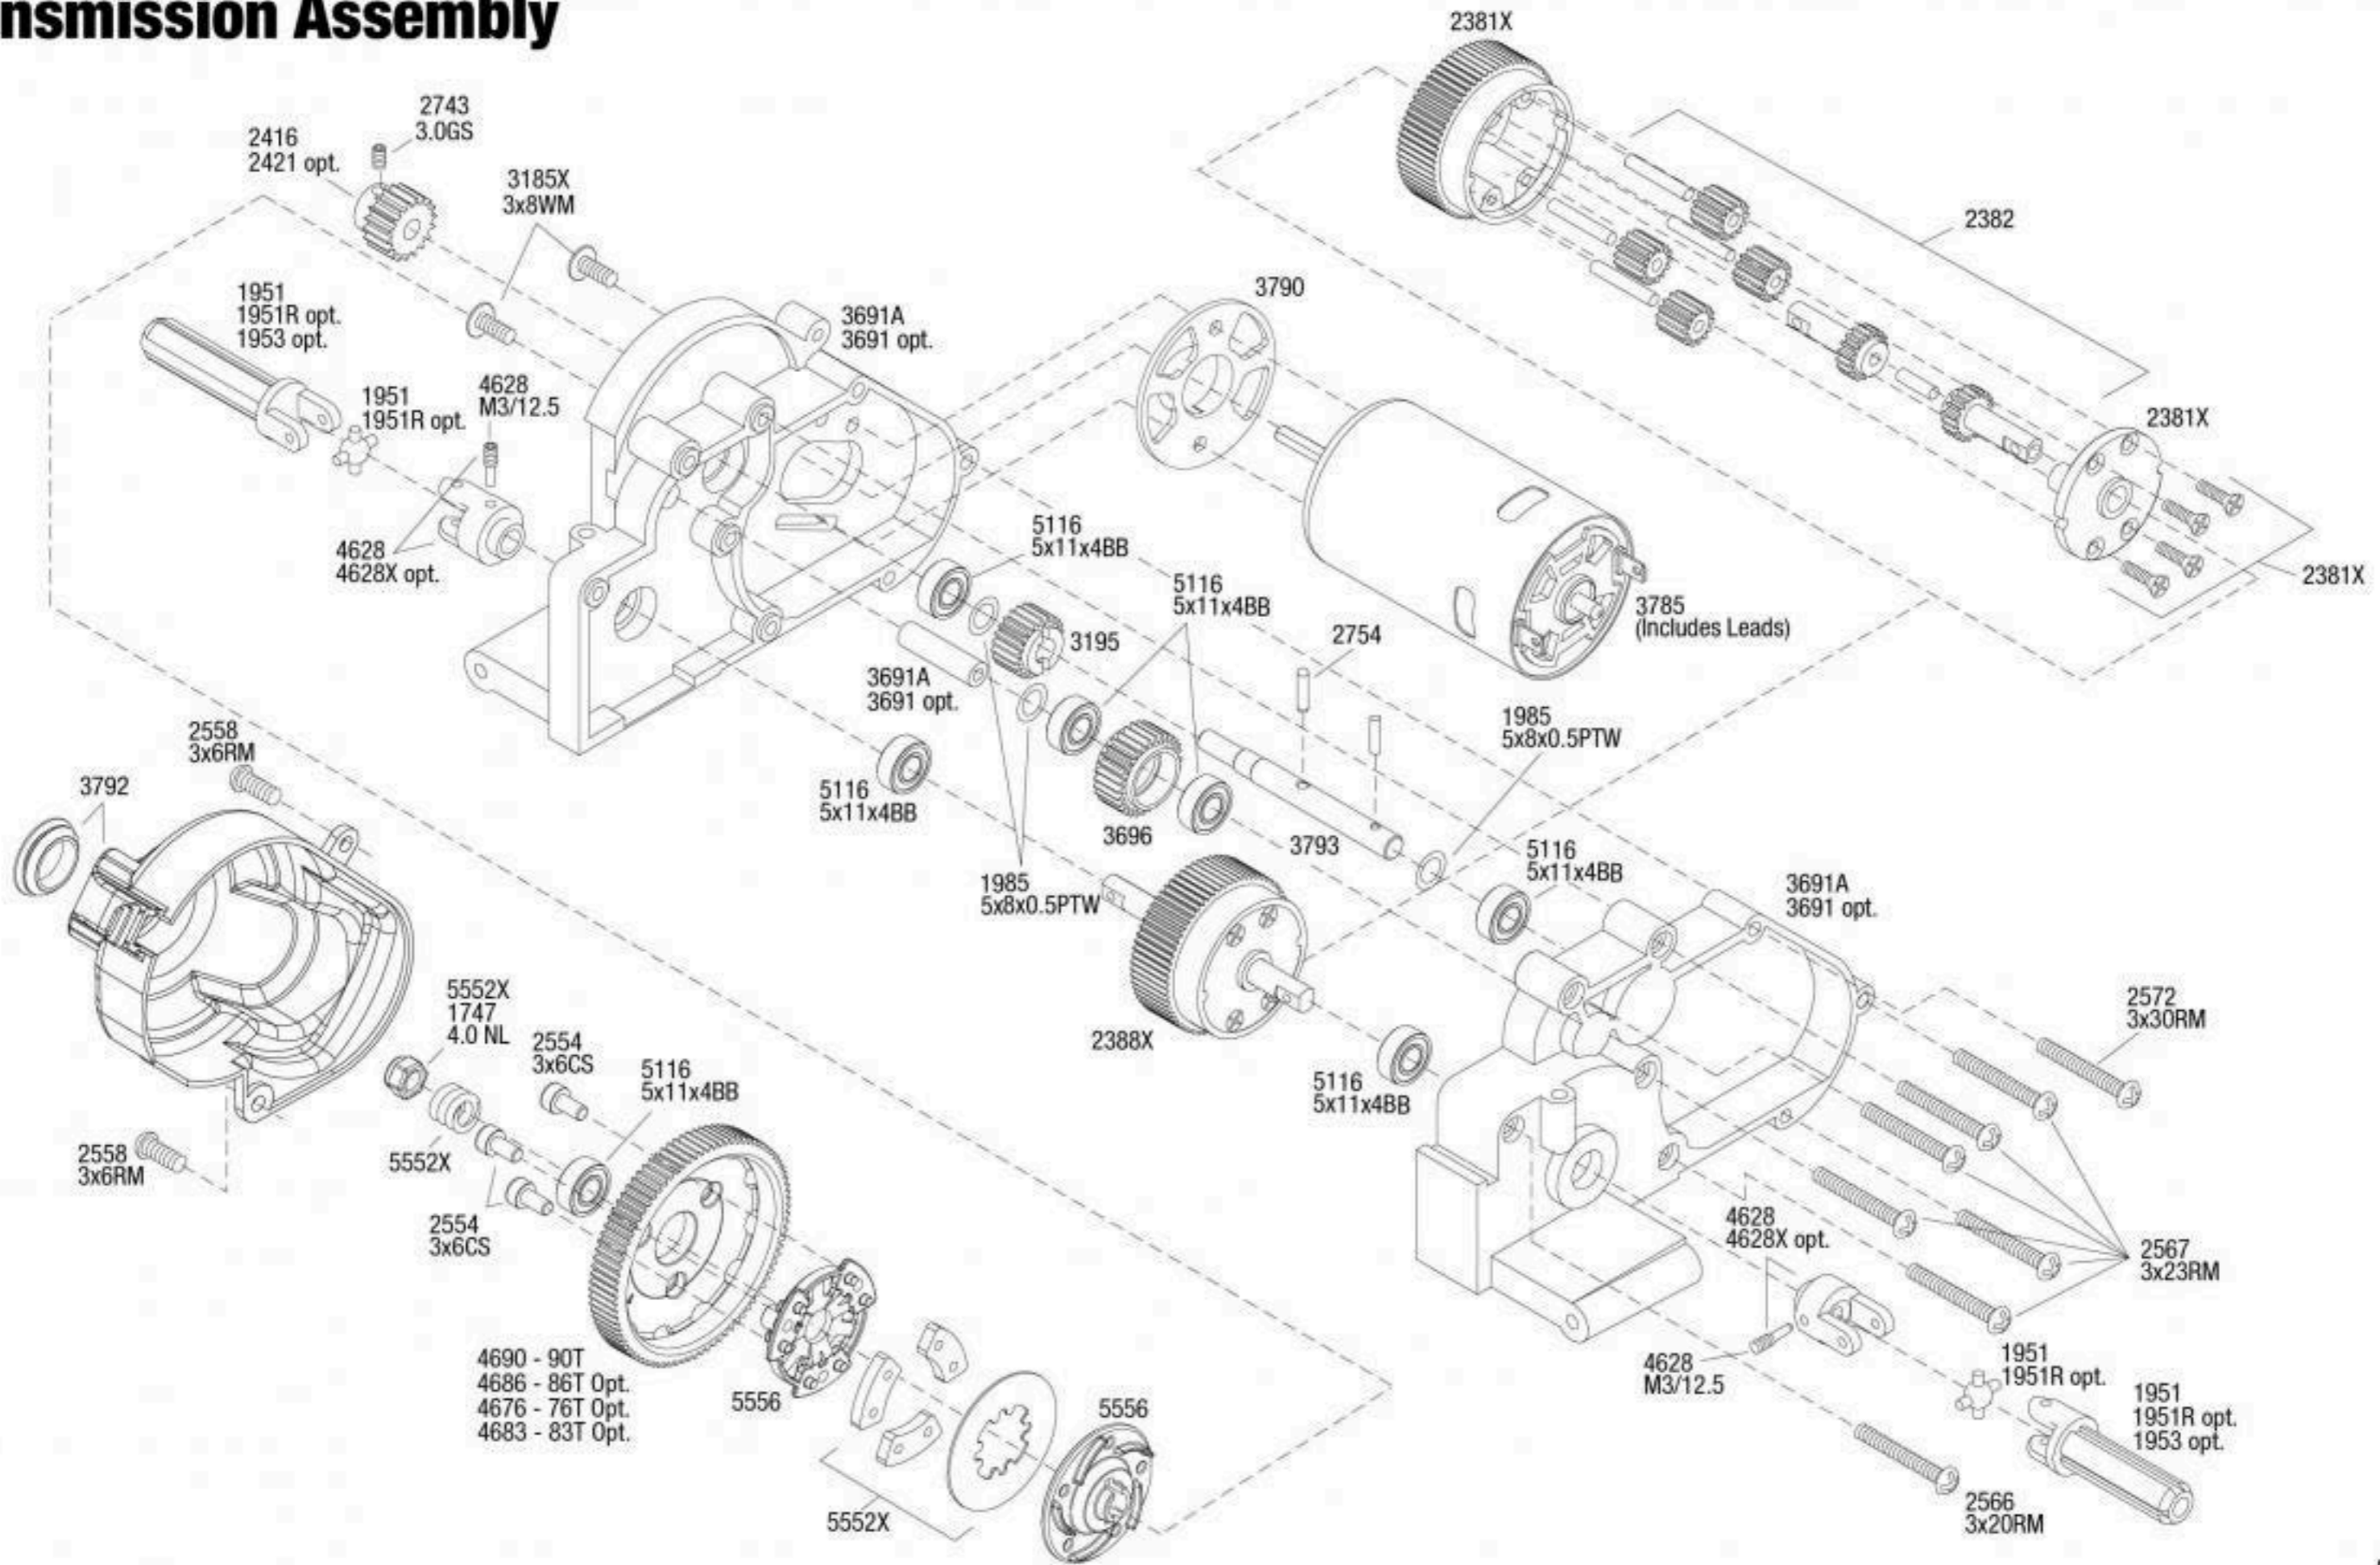

# STAMPEDE

## Transmission Assembly

See Parts List for a complete listing of optional accessories.

REV 200102-R05

Specifications on this page are subject to change without notice. Every attempt has been made to ensure the accuracy of this drawing; however, Traxxas cannot be held responsible for typographical or other errors.