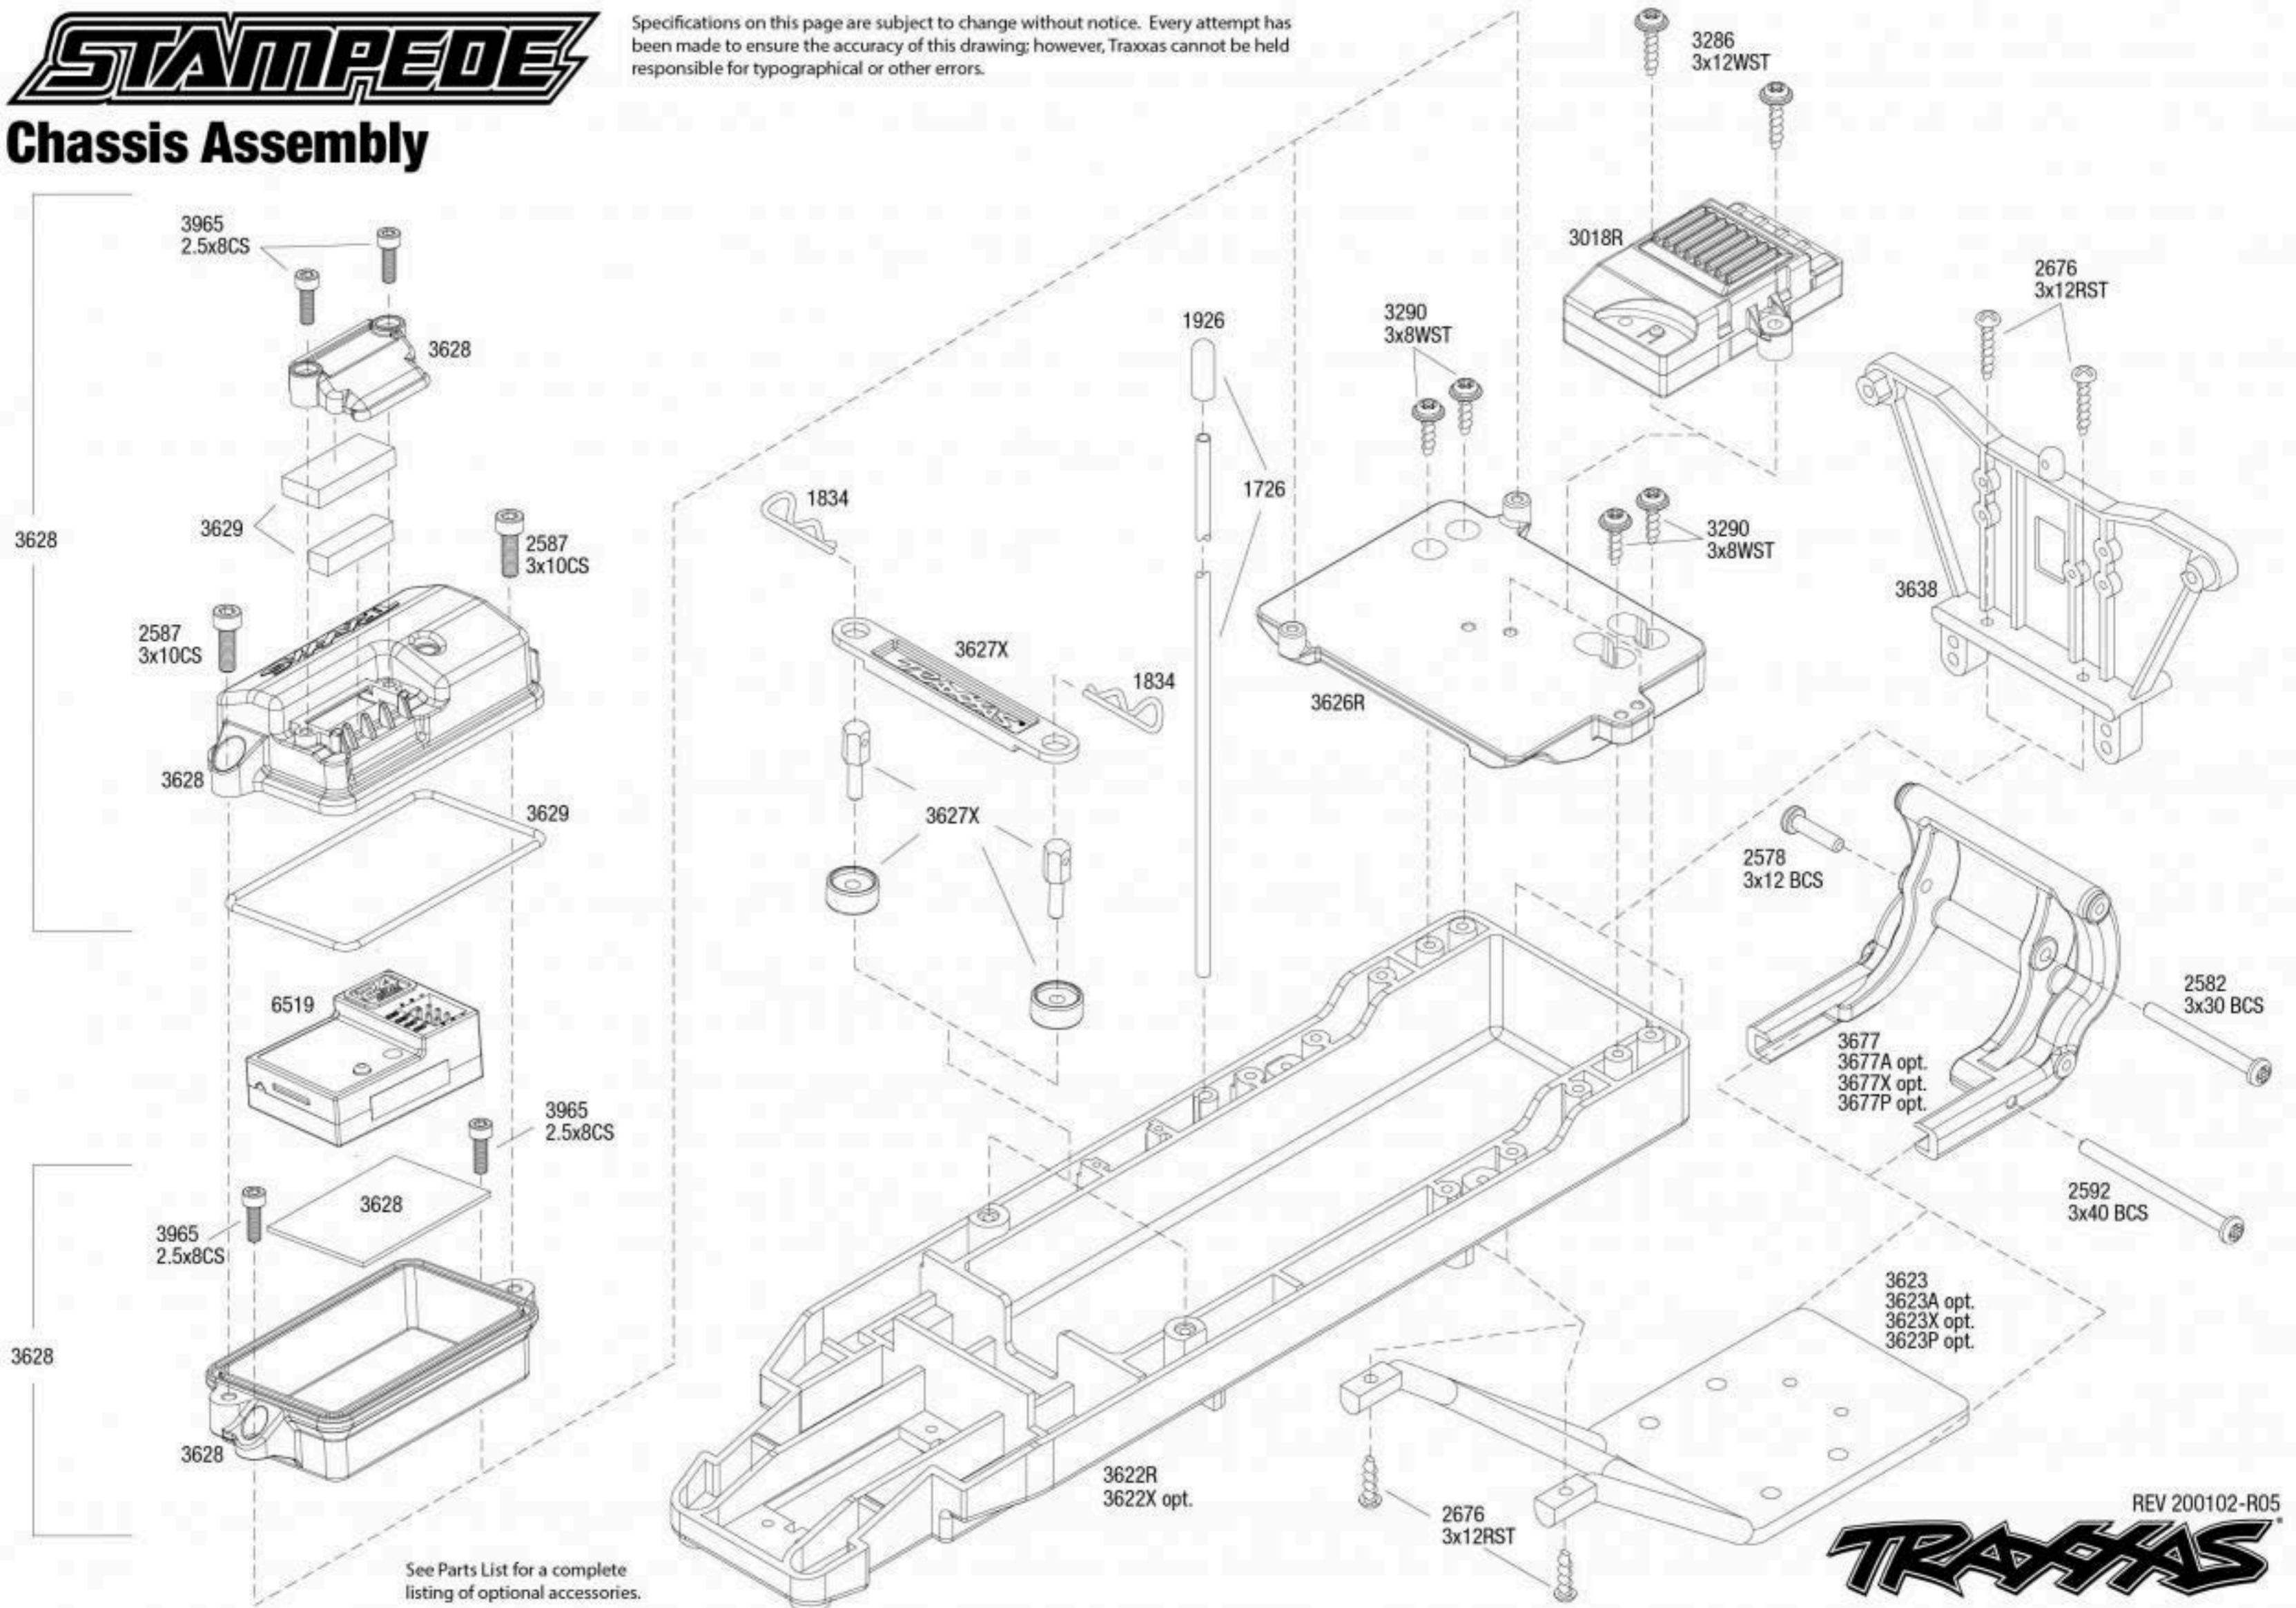

Chassis Assembly

Specifications on this page are subject to change without notice. Every attempt has been made to ensure the accuracy of this drawing; however, Traxxas cannot be held responsible for typographical or other errors.

See Parts List for a complete listing of optional accessories.

REV 200102-R05