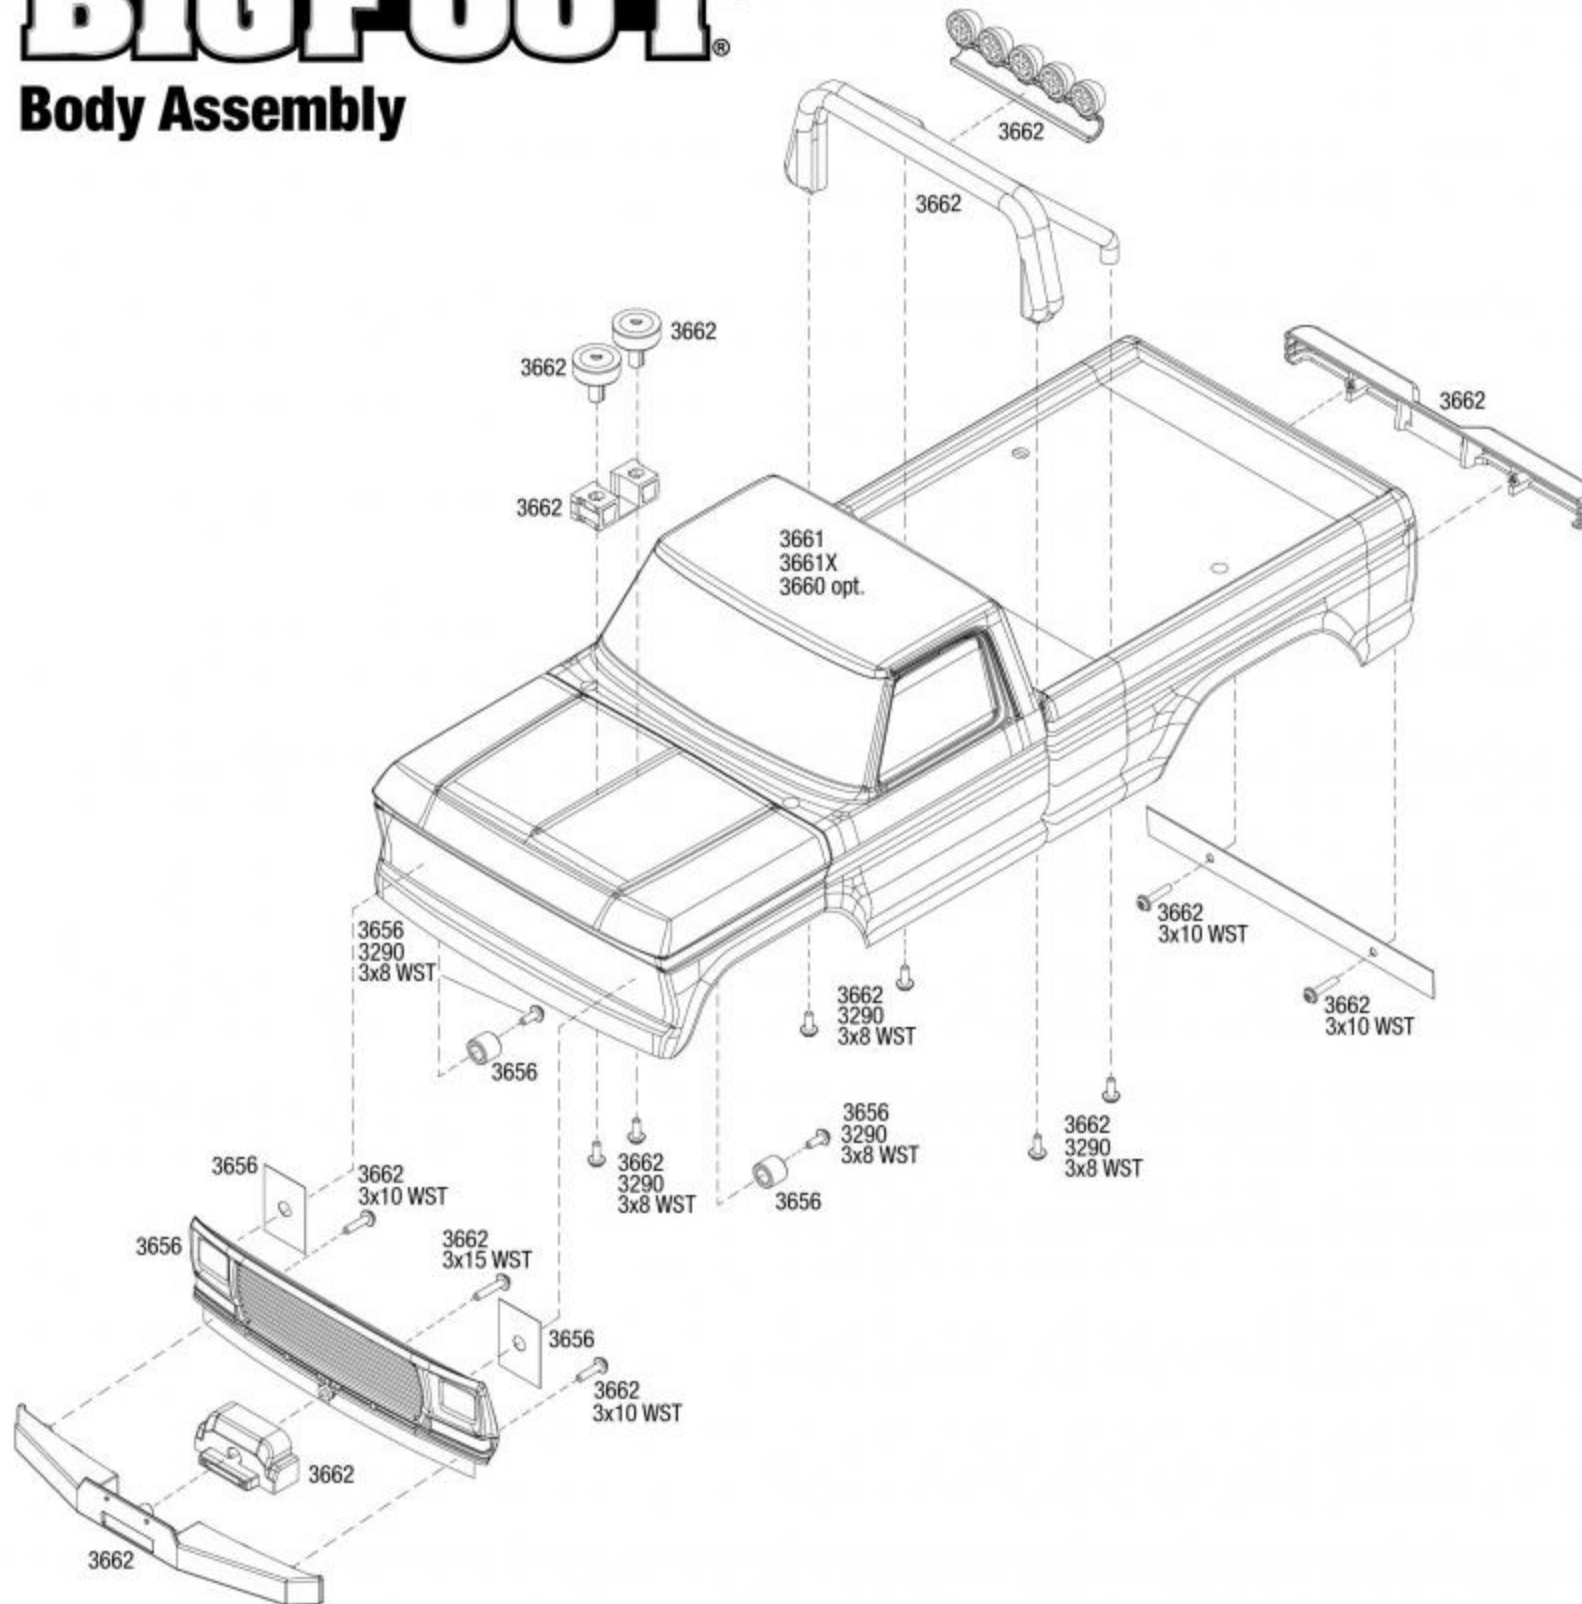

## Body Assembly

# TRAXXAS

**Completed Assembly  
(view from bottom)**

- 3660 Body, Bigfoot® No. 1, Officially Licensed replica (clear, requires painting)/ window masks/ decal sheet
- 3661 Body, Bigfoot® No. 1, Officially Licensed replica (painted, decals applied)
- 3661X Body, Bigfoot® No. 1, blue-x, Officially Licensed replica (painted, decals applied)
- 3656 Grill, Bigfoot® No. 1 (chrome)/ decals/ adhesive tape/ mounting hardware
- 3662 Body accessories kit, Bigfoot® No. 1 (includes winch, front and rear bumpers, roll bar, light bar, engine detail, & mounting hardware) (grill sold separately)