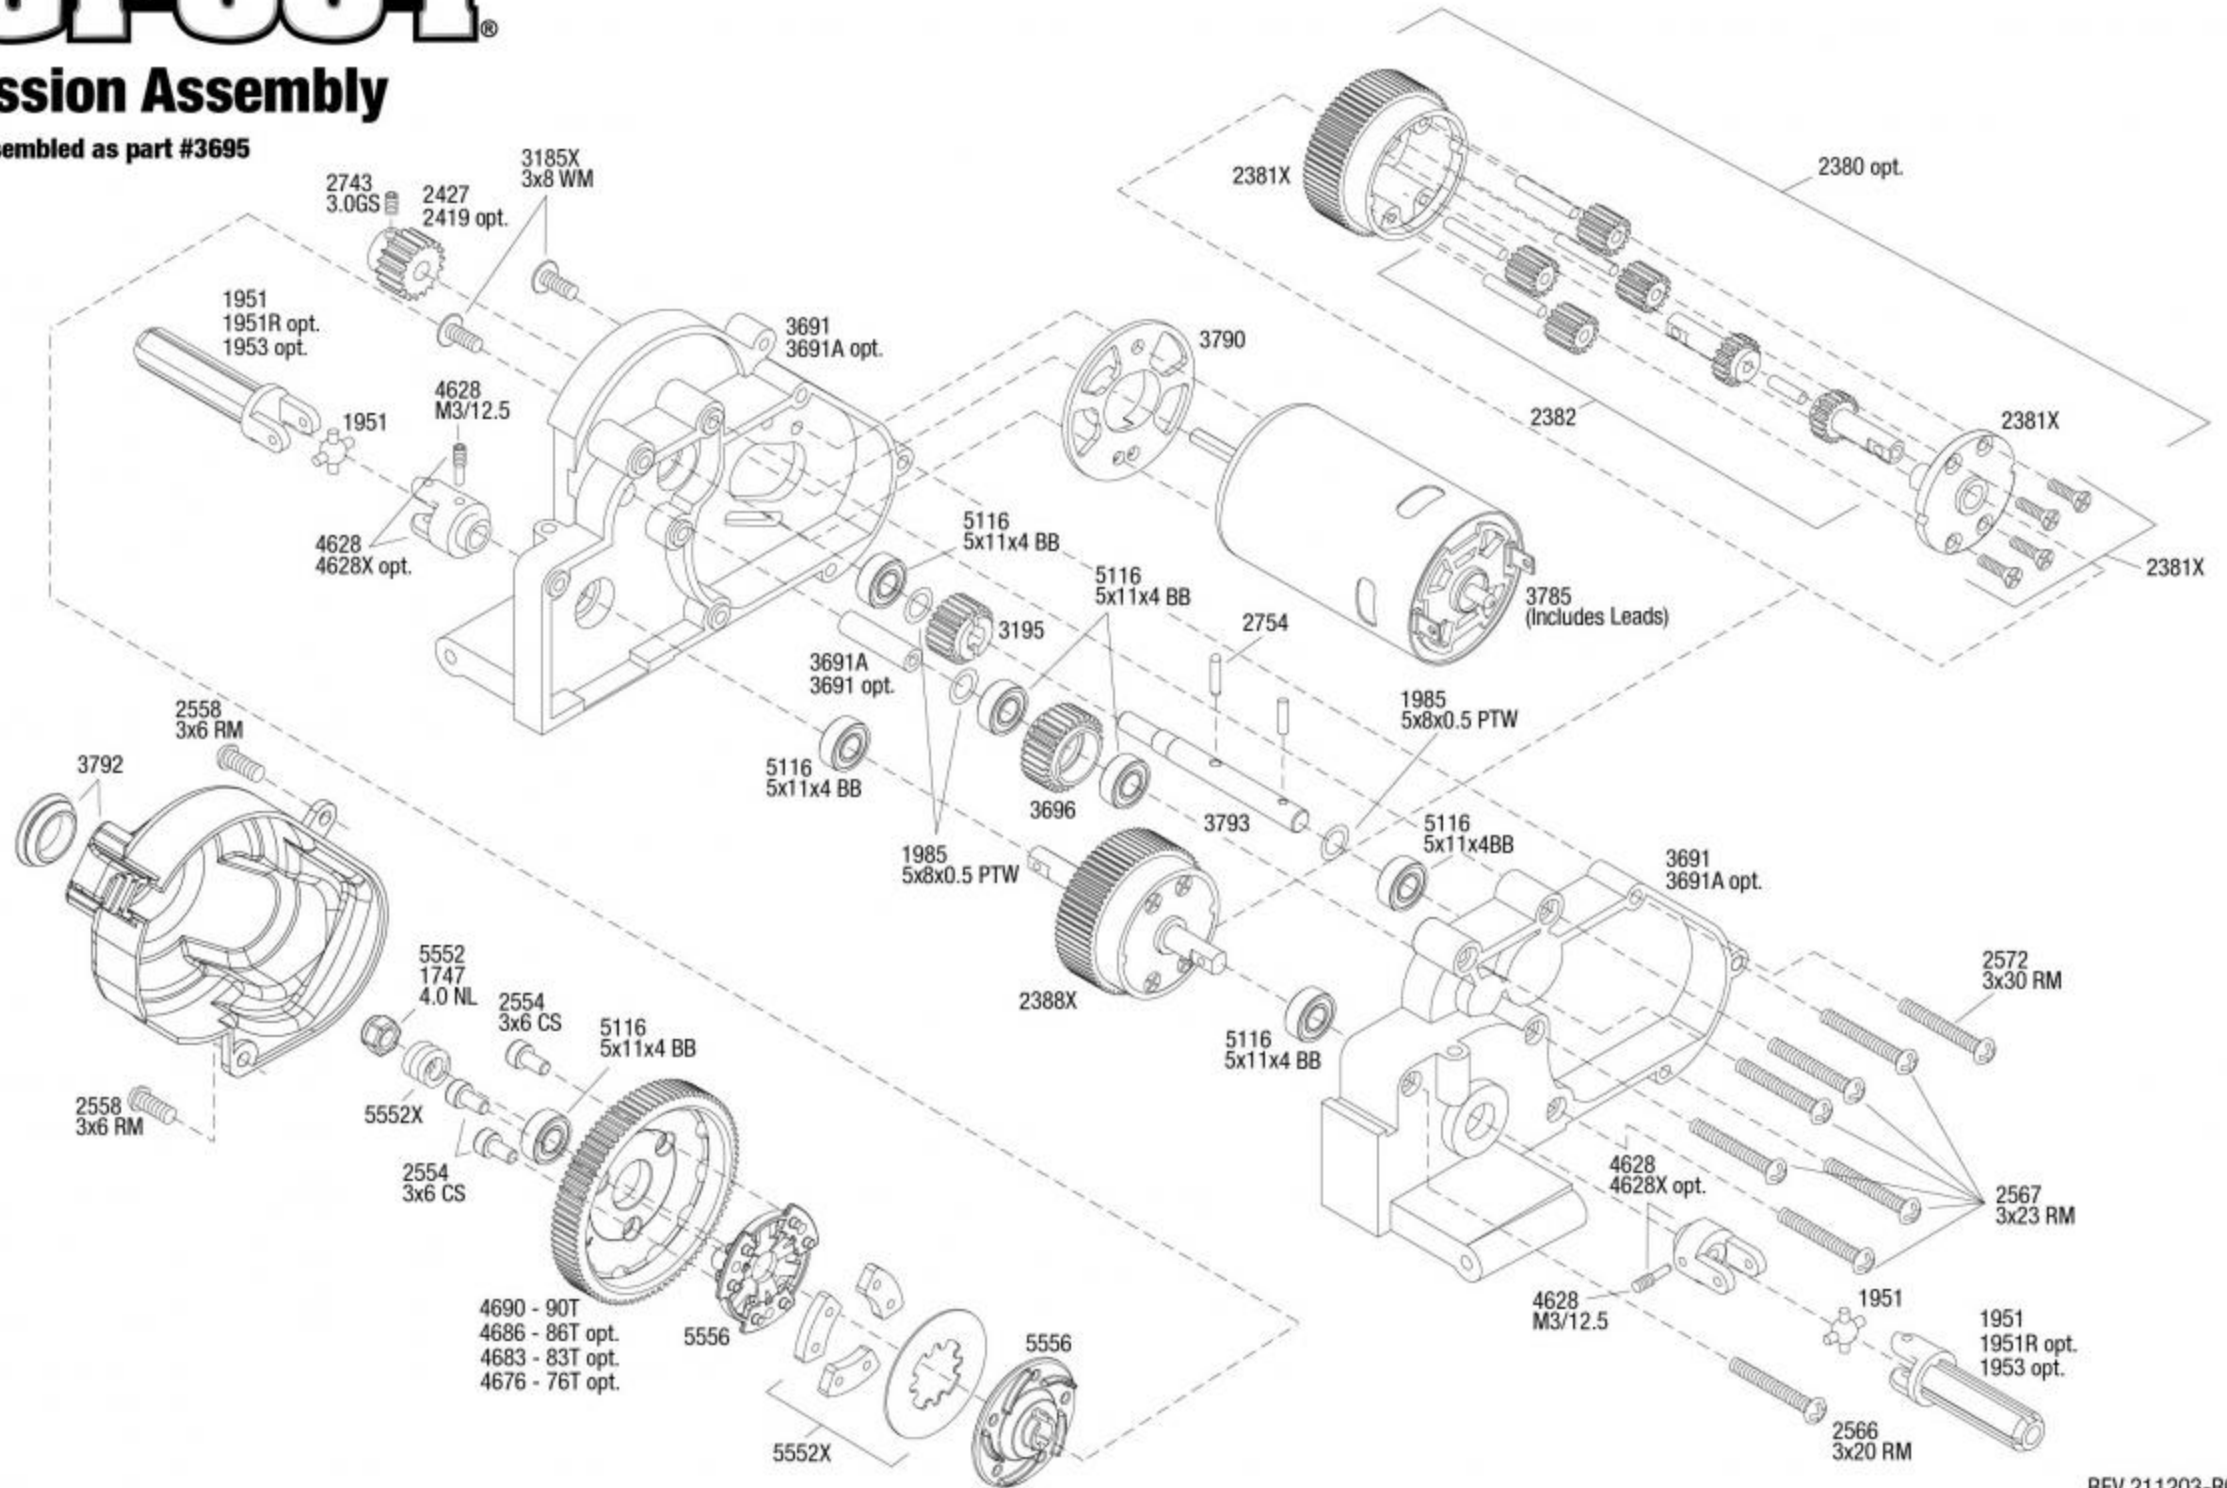

## Transmission Assembly

Available fully assembled as part #3695

See Parts List for a complete listing of optional accessories.

REV 211203-R00

**TRAXXAS**

Specifications on this page are subject to change without notice. Every attempt has been made to ensure the accuracy of this drawing; however, Traxxas cannot be held responsible for typographical or other errors.