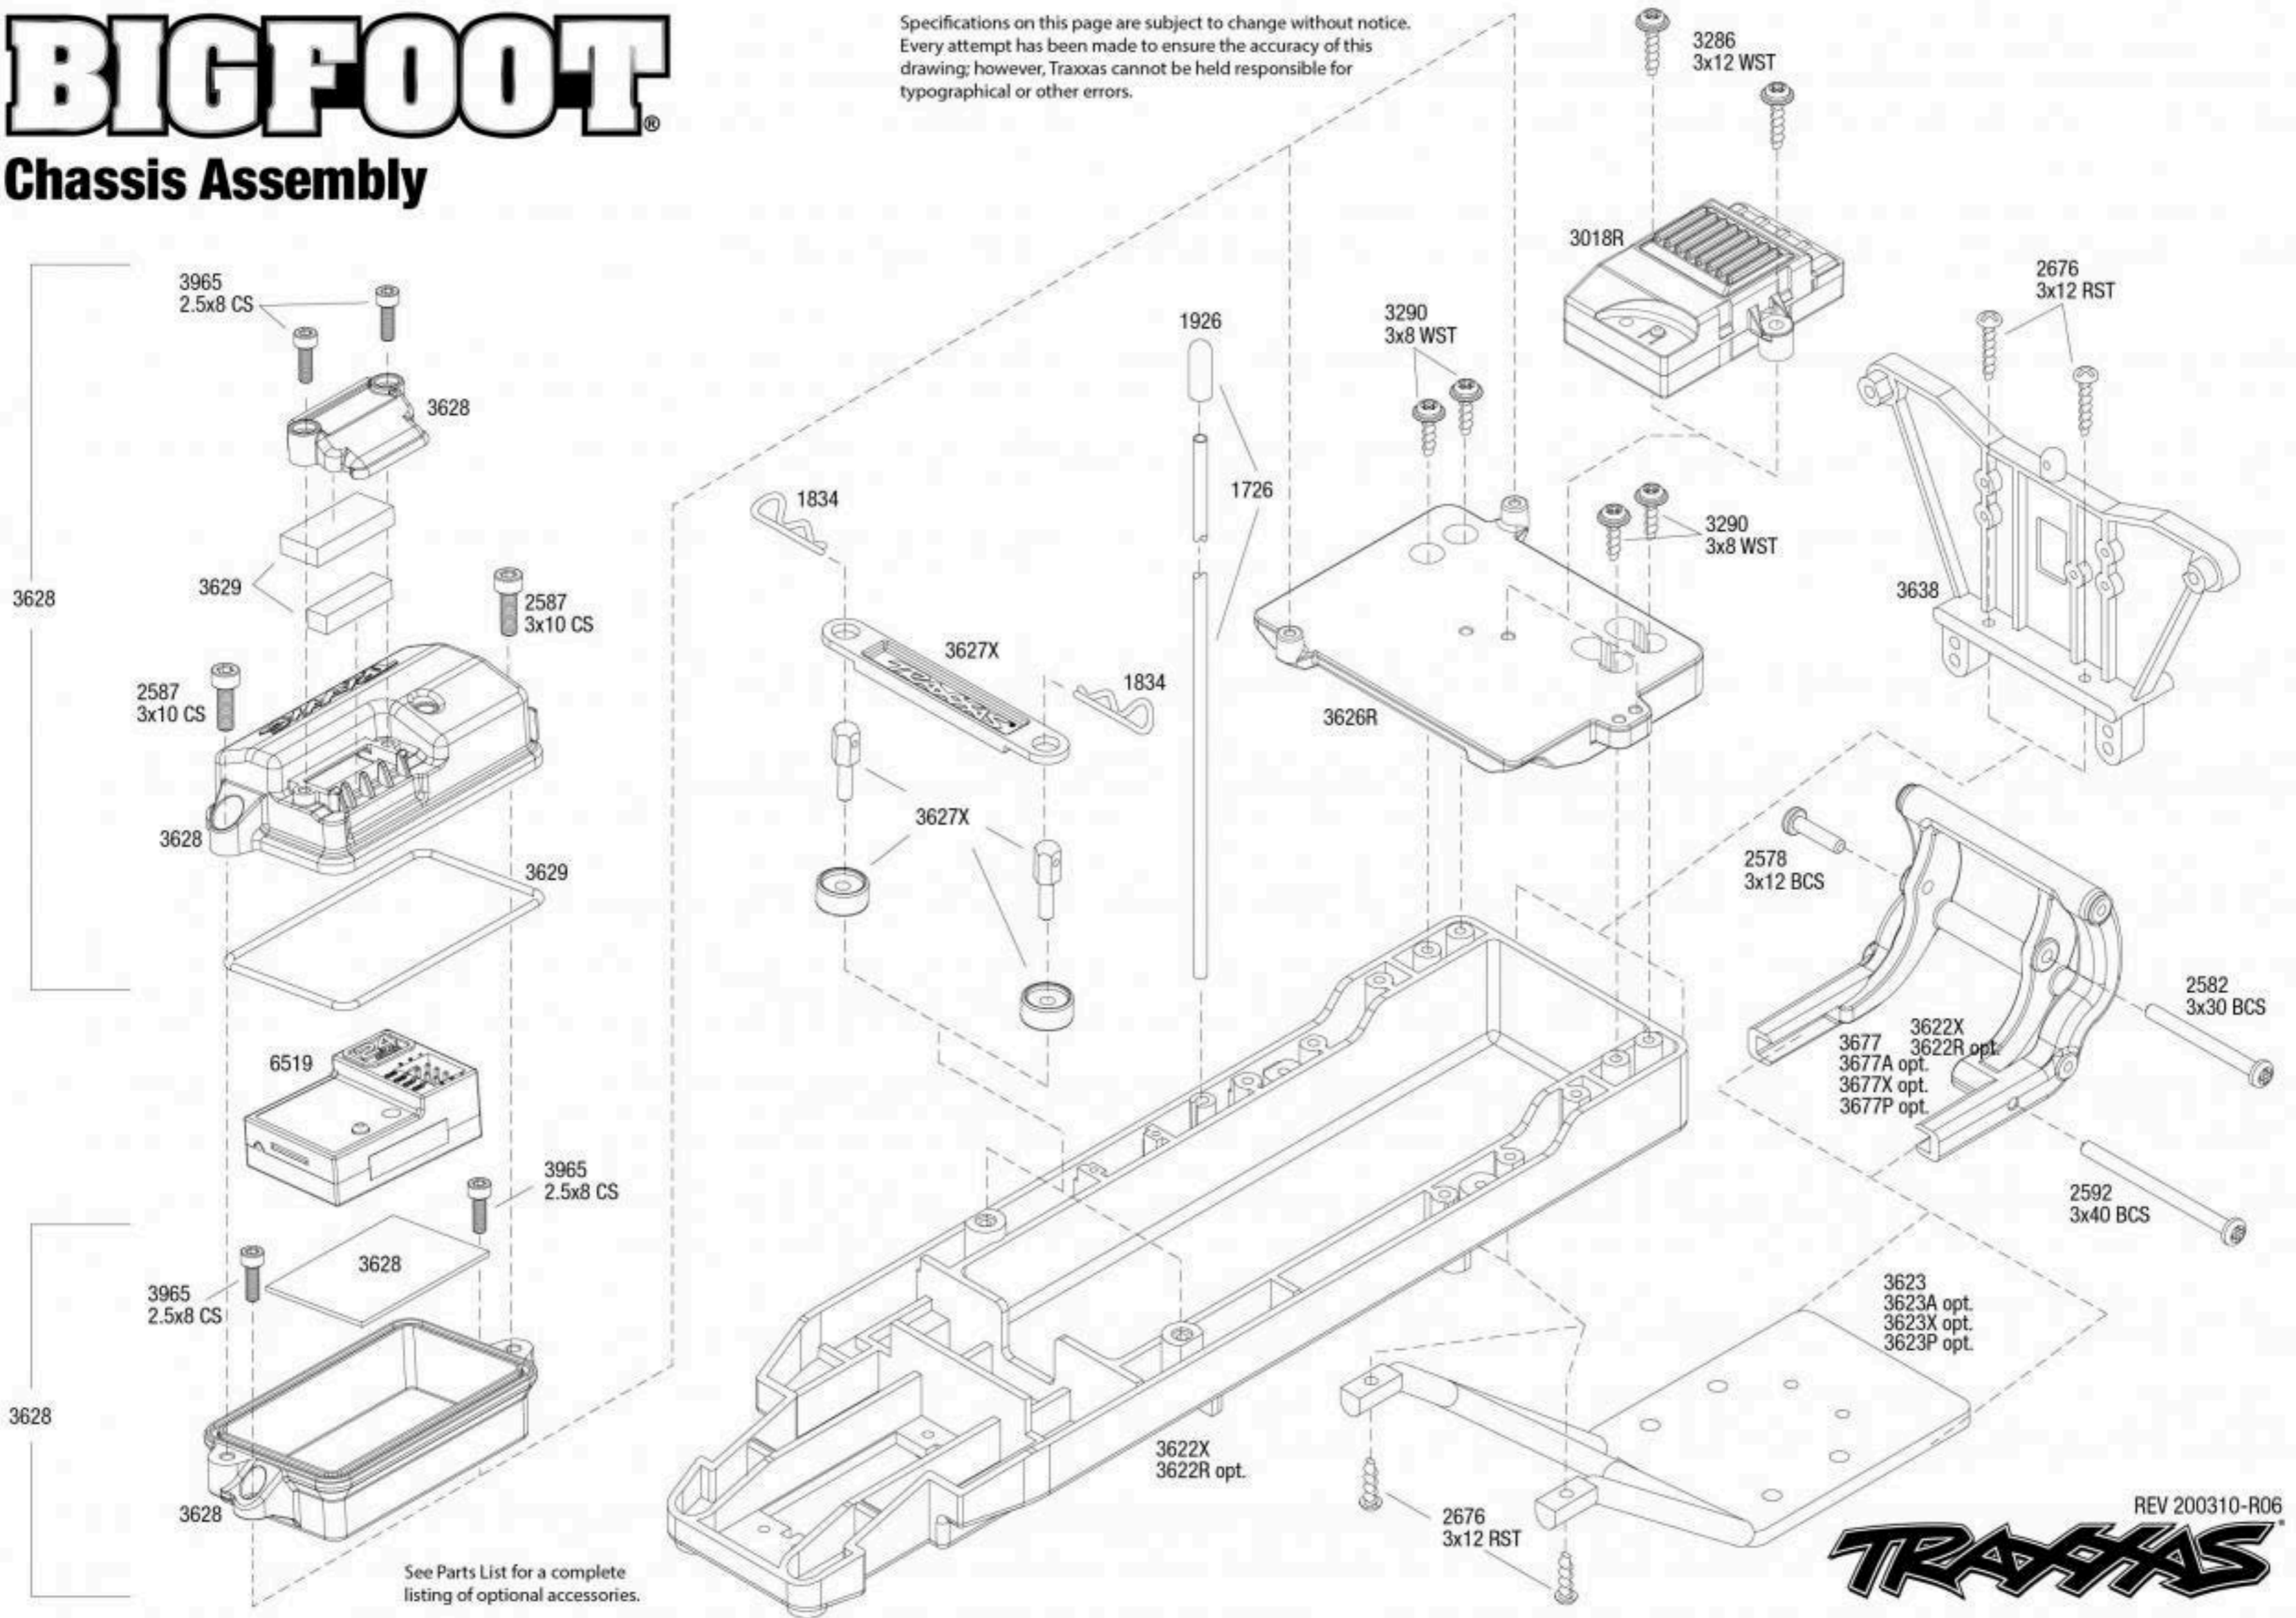

BIGFOOT®

Chassis Assembly

Specifications on this page are subject to change without notice. Every attempt has been made to ensure the accuracy of this drawing; however, Traxxas cannot be held responsible for typographical or other errors.

See Parts List for a complete listing of optional accessories.

REV 200310-R06

TRAXXAS