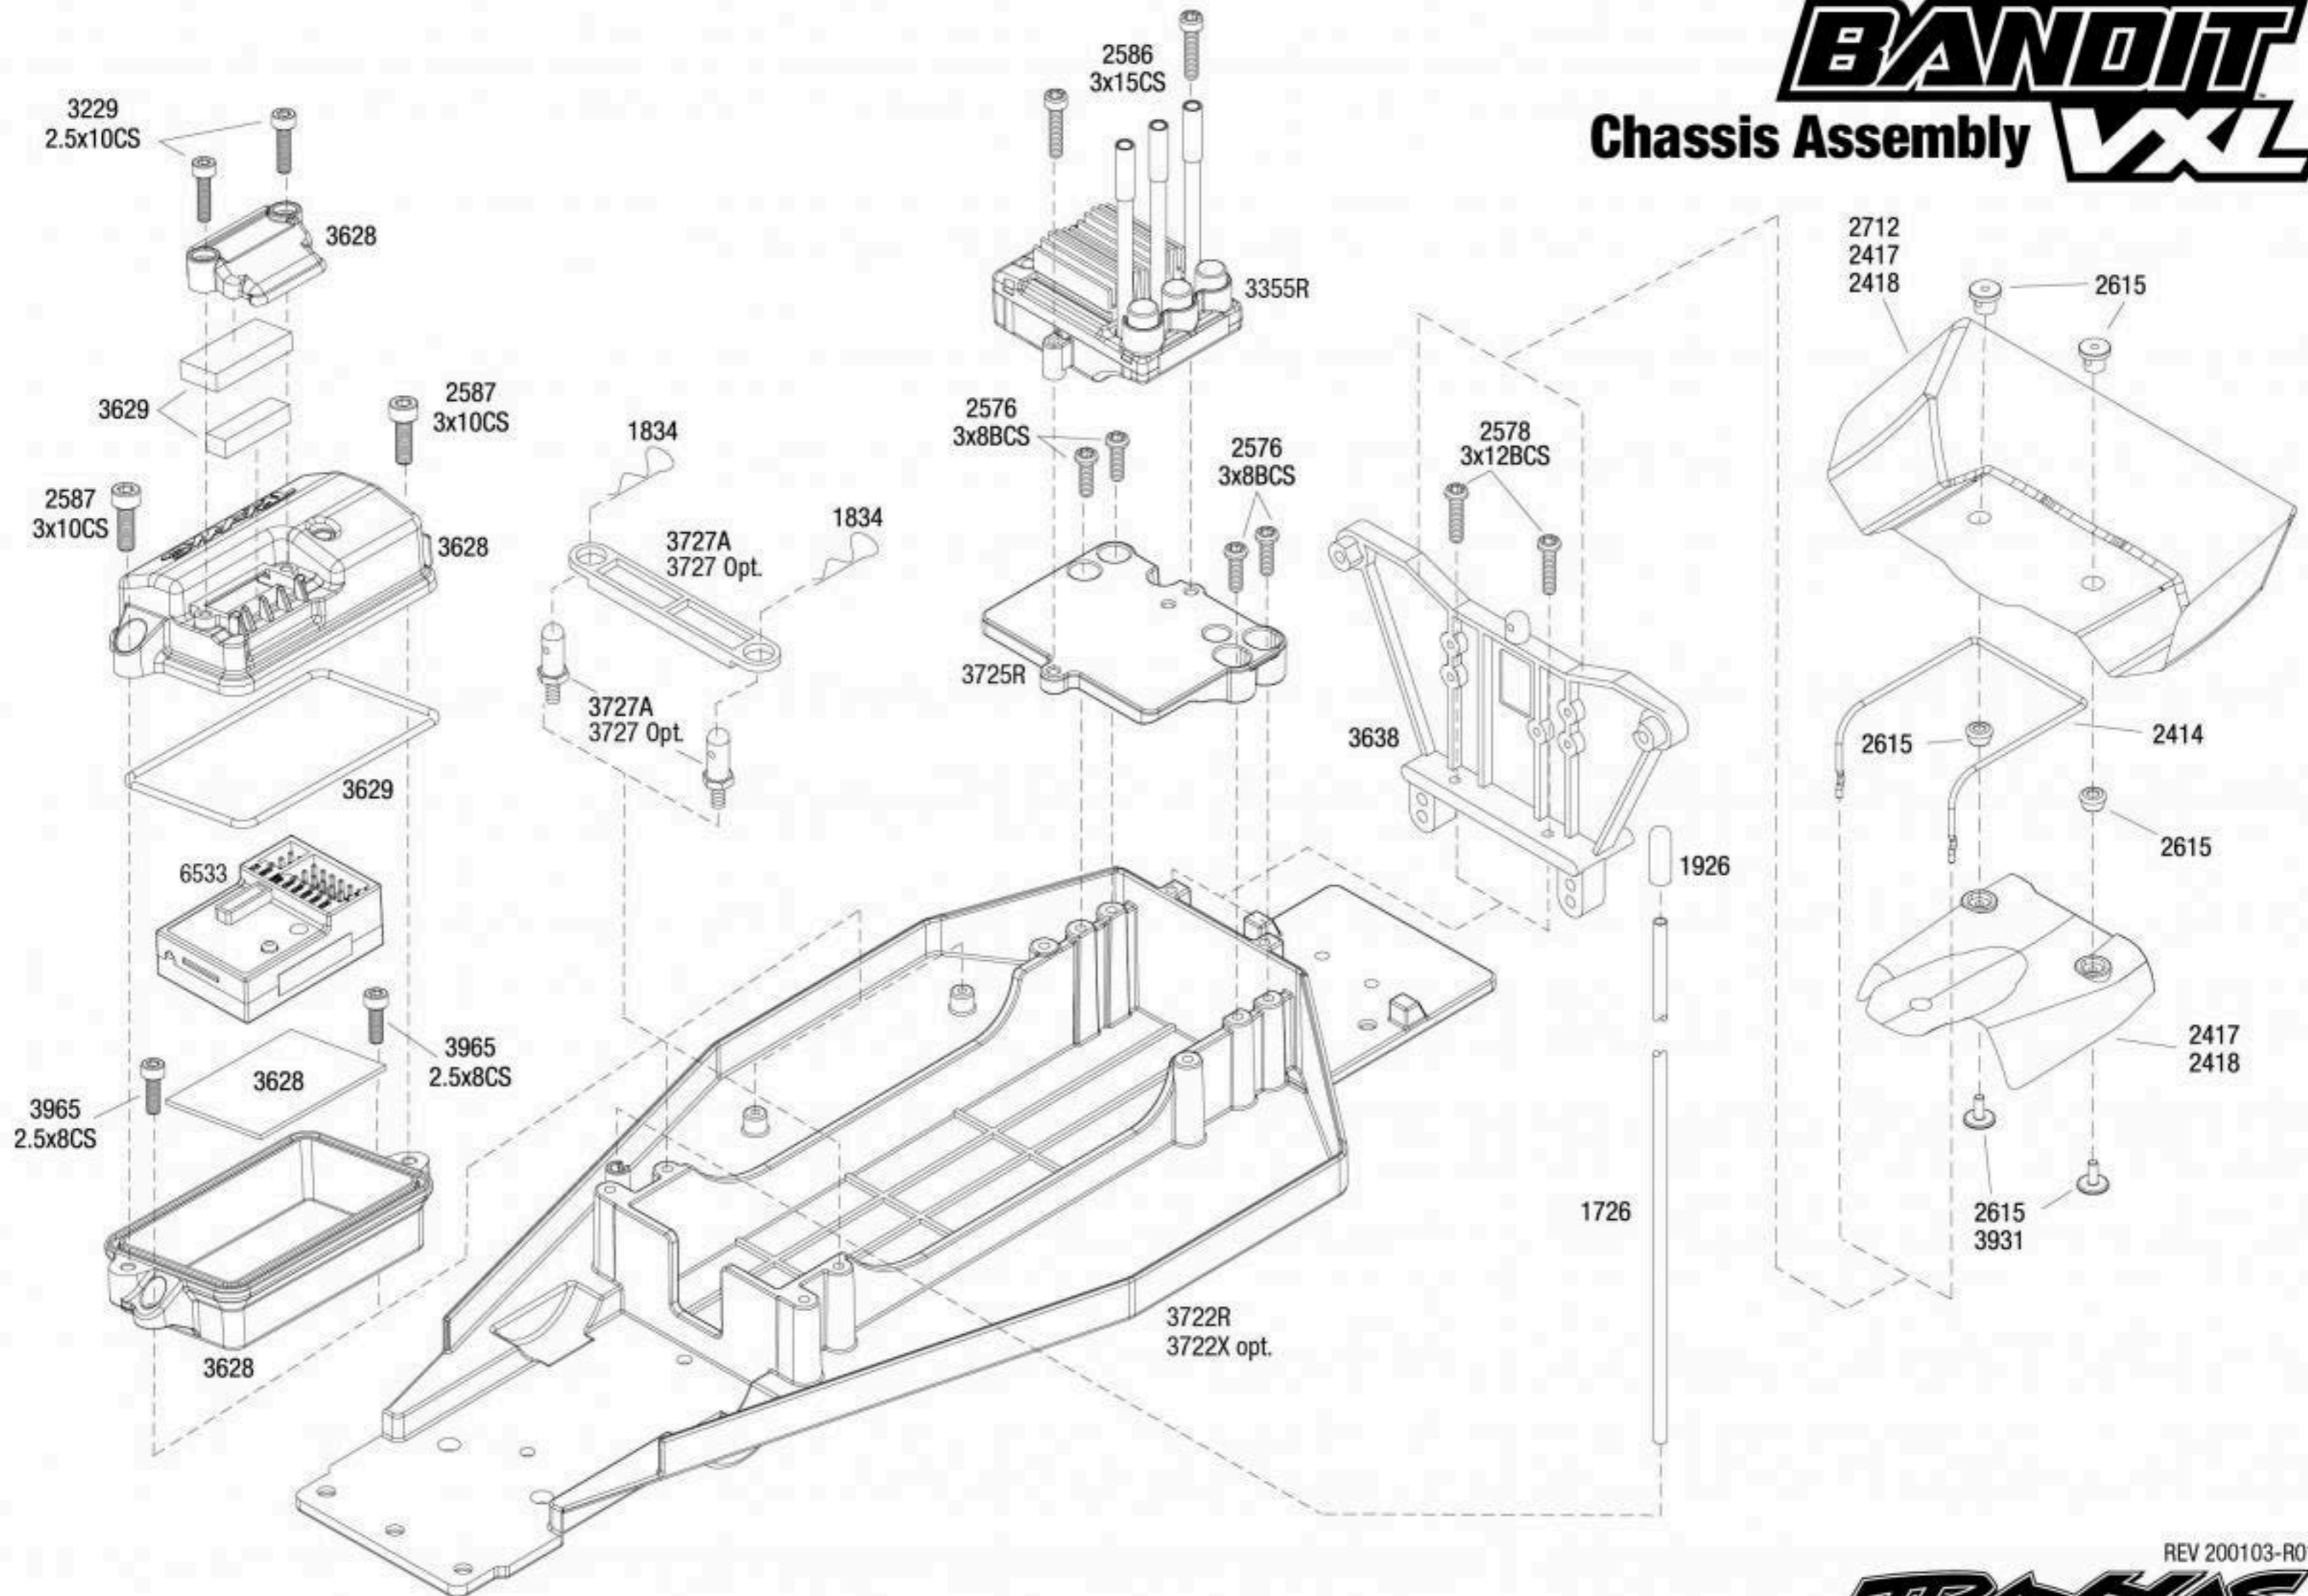

BANDIT

Chassis Assembly **VXL**

Specifications on this page are subject to change without notice. Every attempt has been made to ensure the accuracy of this drawing, however Traxxas cannot be held responsible for typographical or other errors.

See Parts List for a complete listing of optional accessories.

REV 200103-R01

TRAXXAS