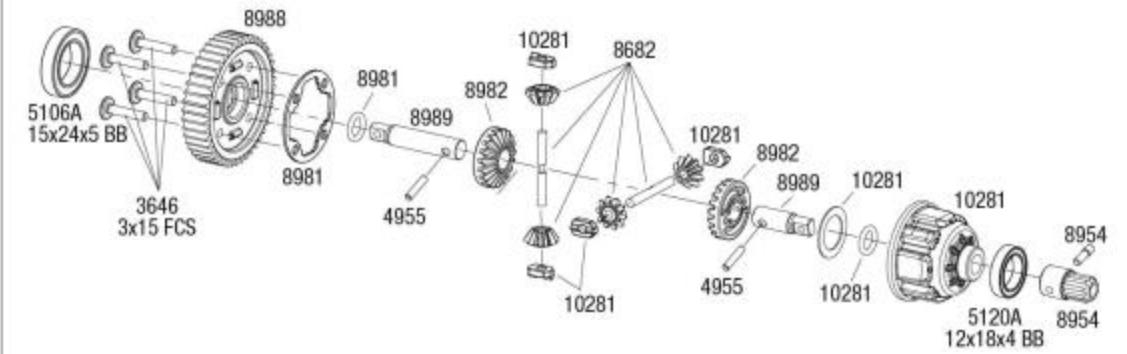

## Transmission Assembly

See Parts List for a complete listing of optional accessories.

REV 240226-R00

## Center Differential Assembly

Available fully assembled as part #10280A

Accessory Center Differential Assembly also available as part #10280X