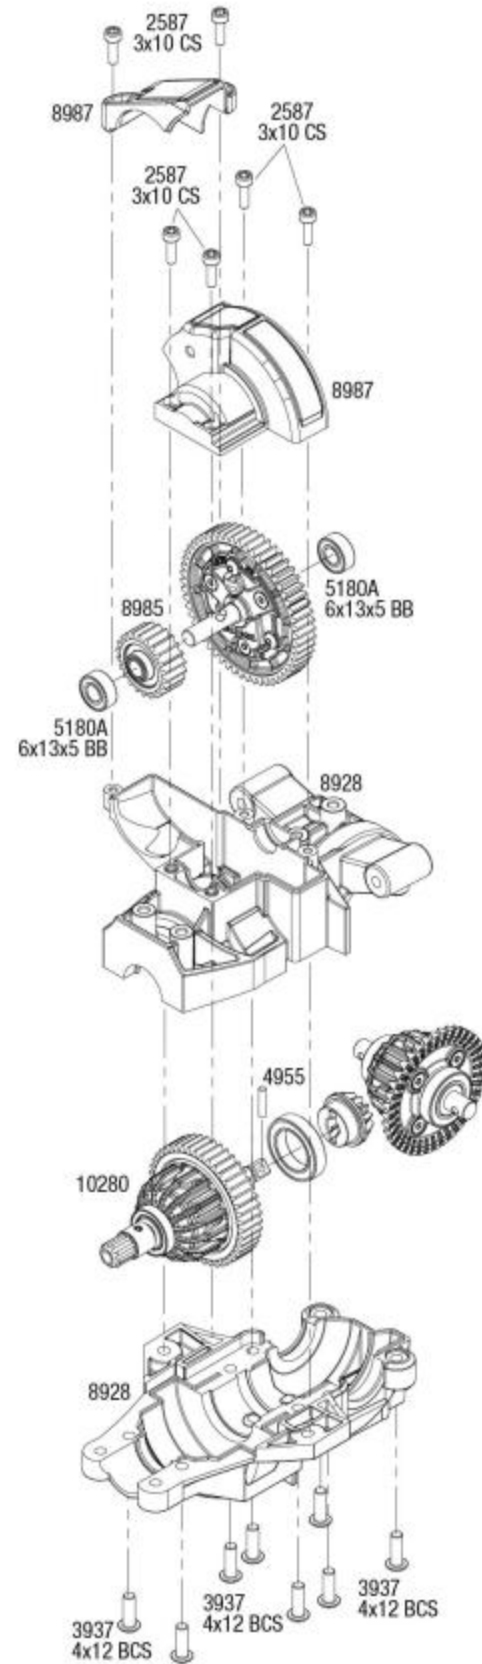

## Transmission Assembly

See Parts List for a complete listing of optional accessories.

REV 240226-R00

## Center Differential Assembly

Available fully assembled as part #10280A

Accessory Center Differential Assembly also available as part #10280X

## Front & Rear Driveshaft Assembly

Available fully assembled as part #10250

Specifications on this page are subject to change without notice. Every attempt has been made to ensure the accuracy of this drawing; however, Traxxas cannot be held responsible for typographical or other errors.