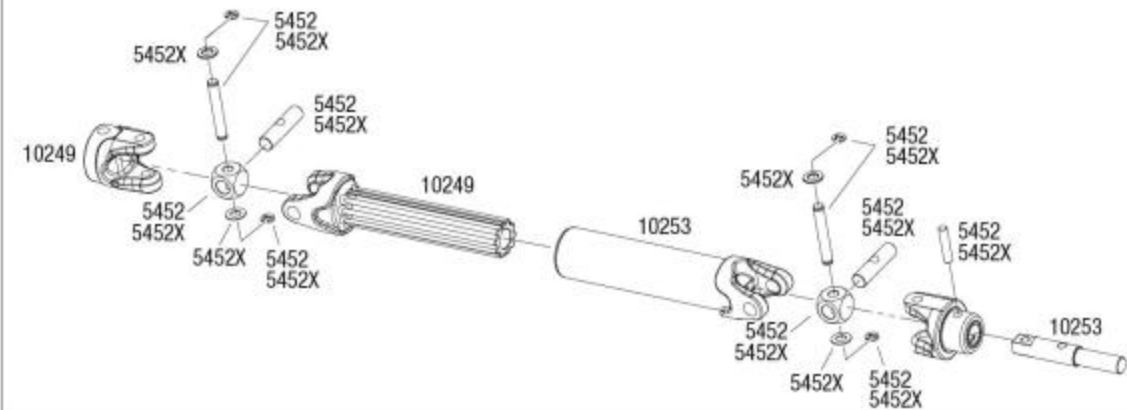

## Center Differential Assembly

Available fully assembled as part #10280A

Accessory Center Differential Assembly also available as part #10280X

## Cush Drive Assembly

## Front & Rear Driveshaft Assembly

Available fully assembled as part #10250

Specifications on this page are subject to change without notice. Every attempt has been made to ensure the accuracy of this drawing; however, Traxxas cannot be held responsible for typographical or other errors.