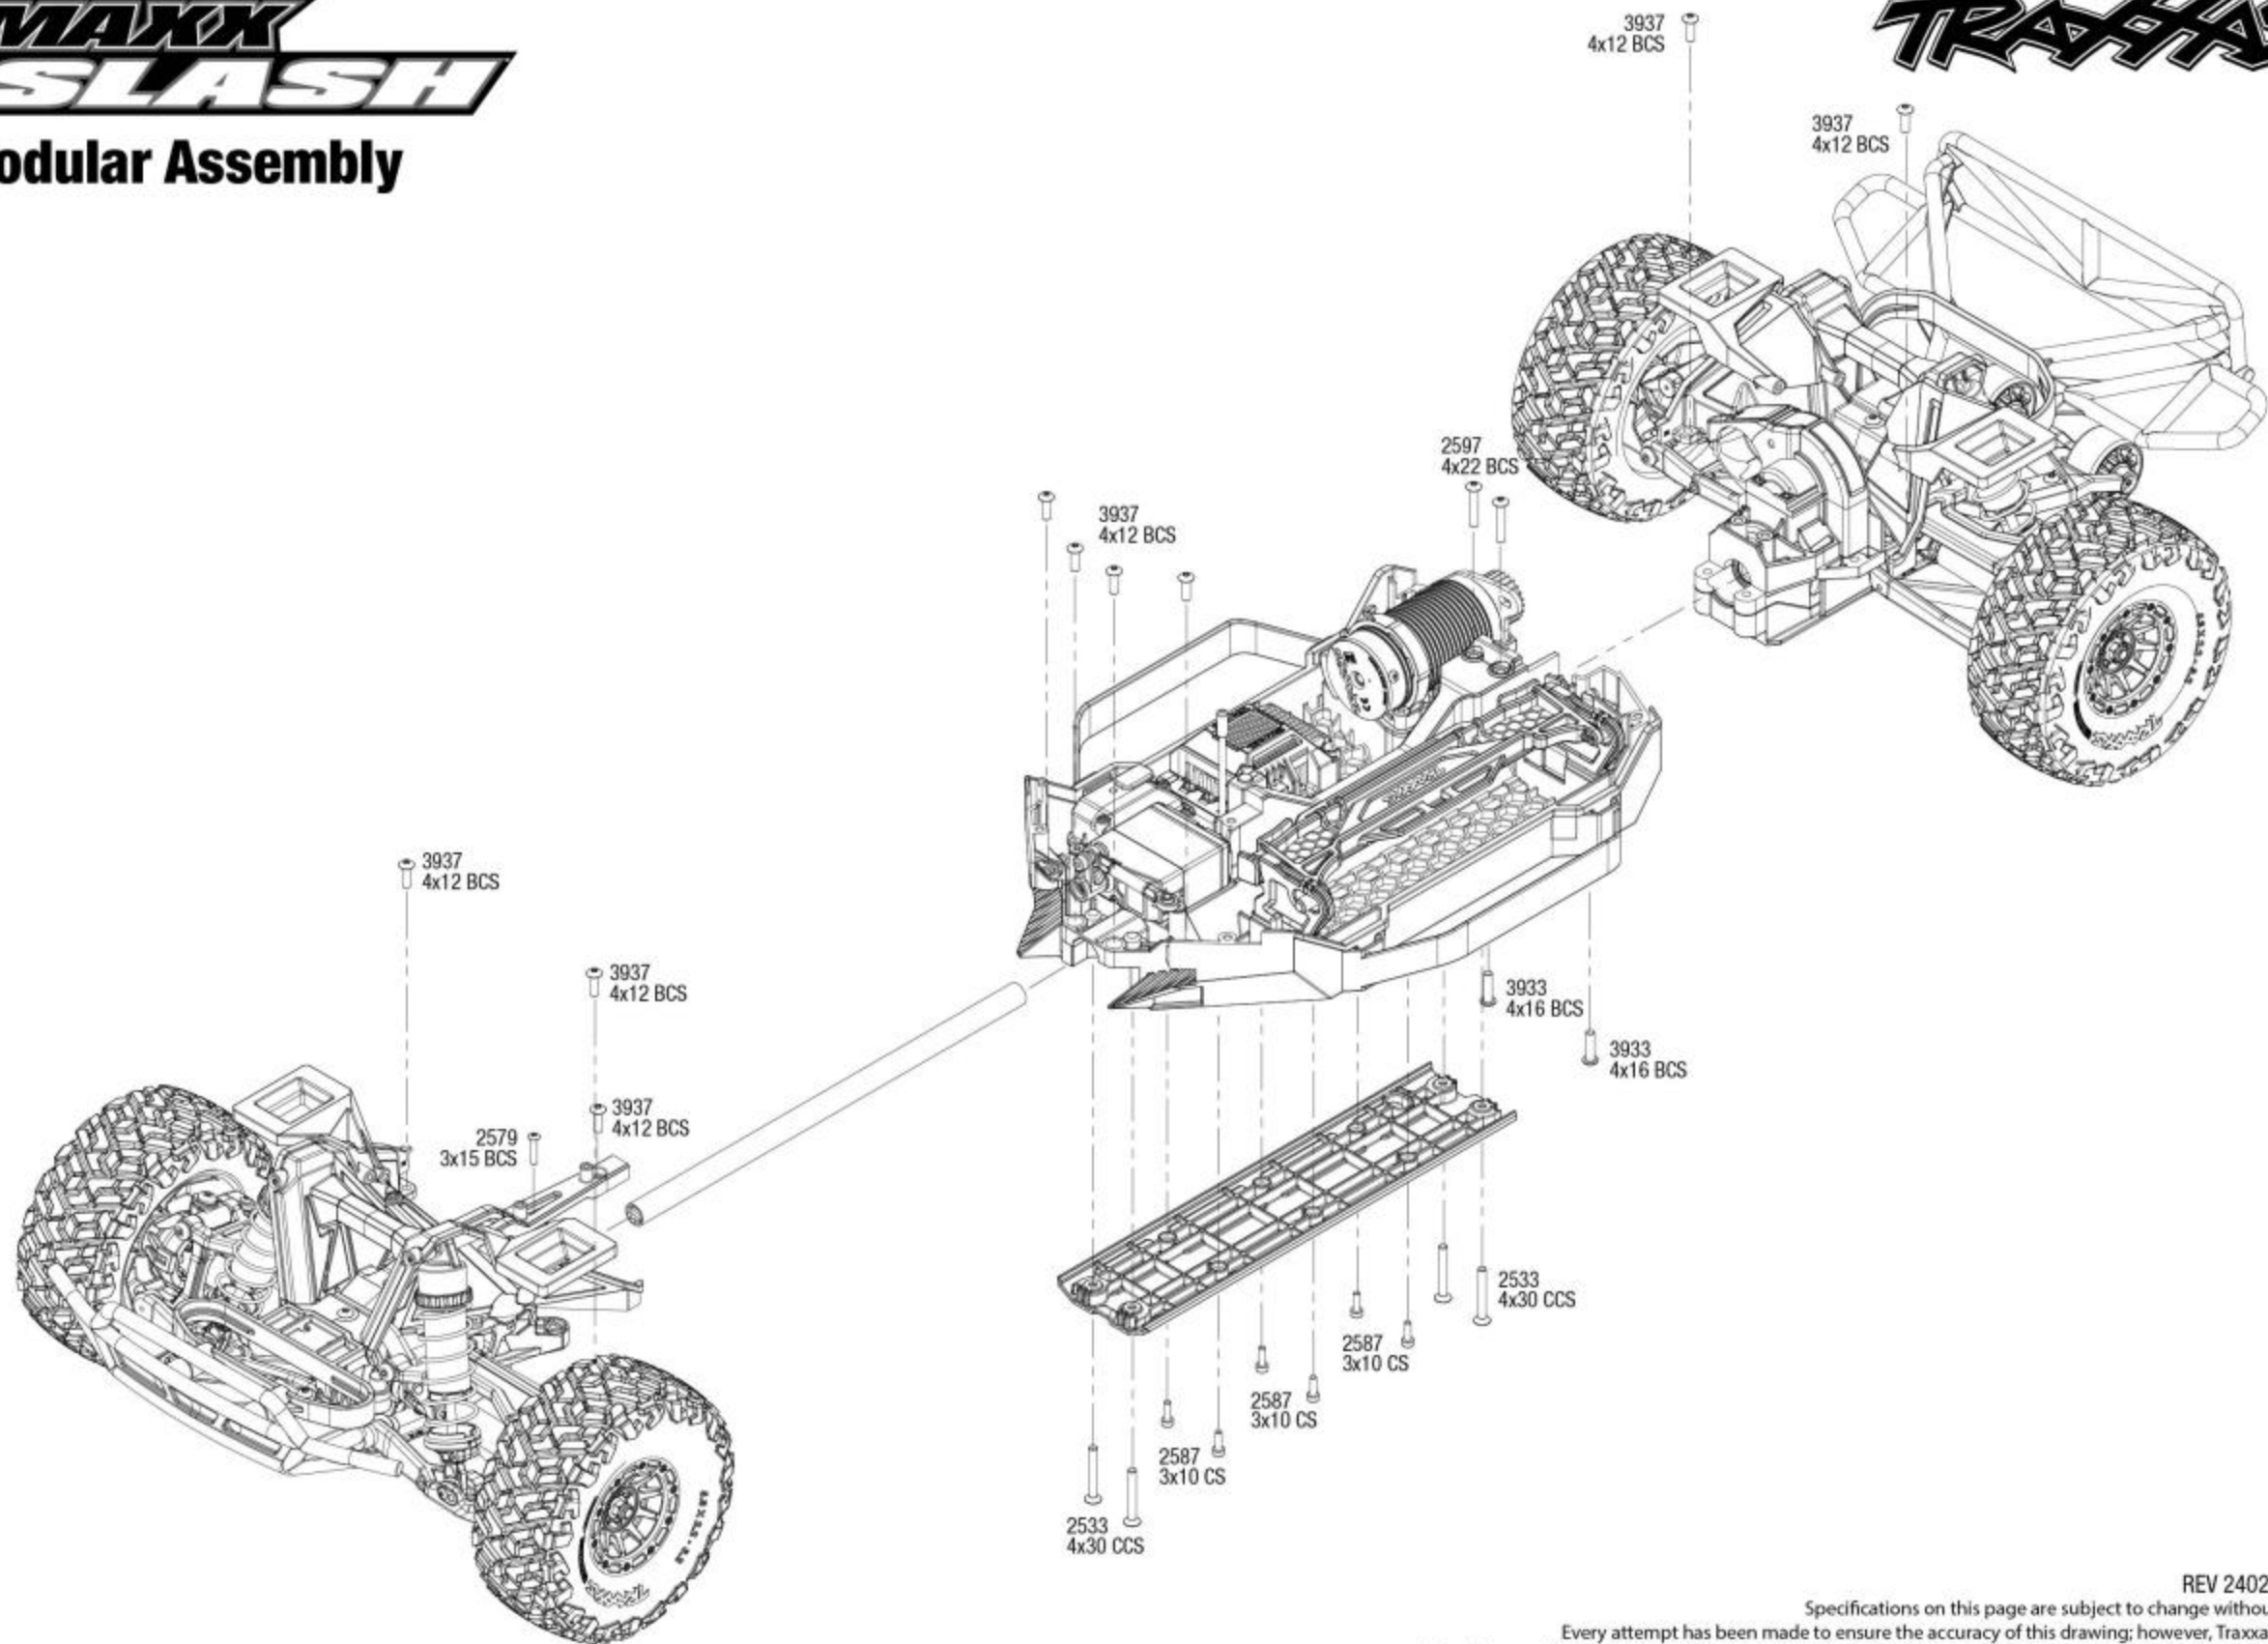

MAXX SLASH

Modular Assembly

TRAXXAS

REV 240226-R00

Specifications on this page are subject to change without notice. Every attempt has been made to ensure the accuracy of this drawing; however, Traxxas cannot be held responsible for typographical or other errors. See Parts List for a complete listing of optional accessories.