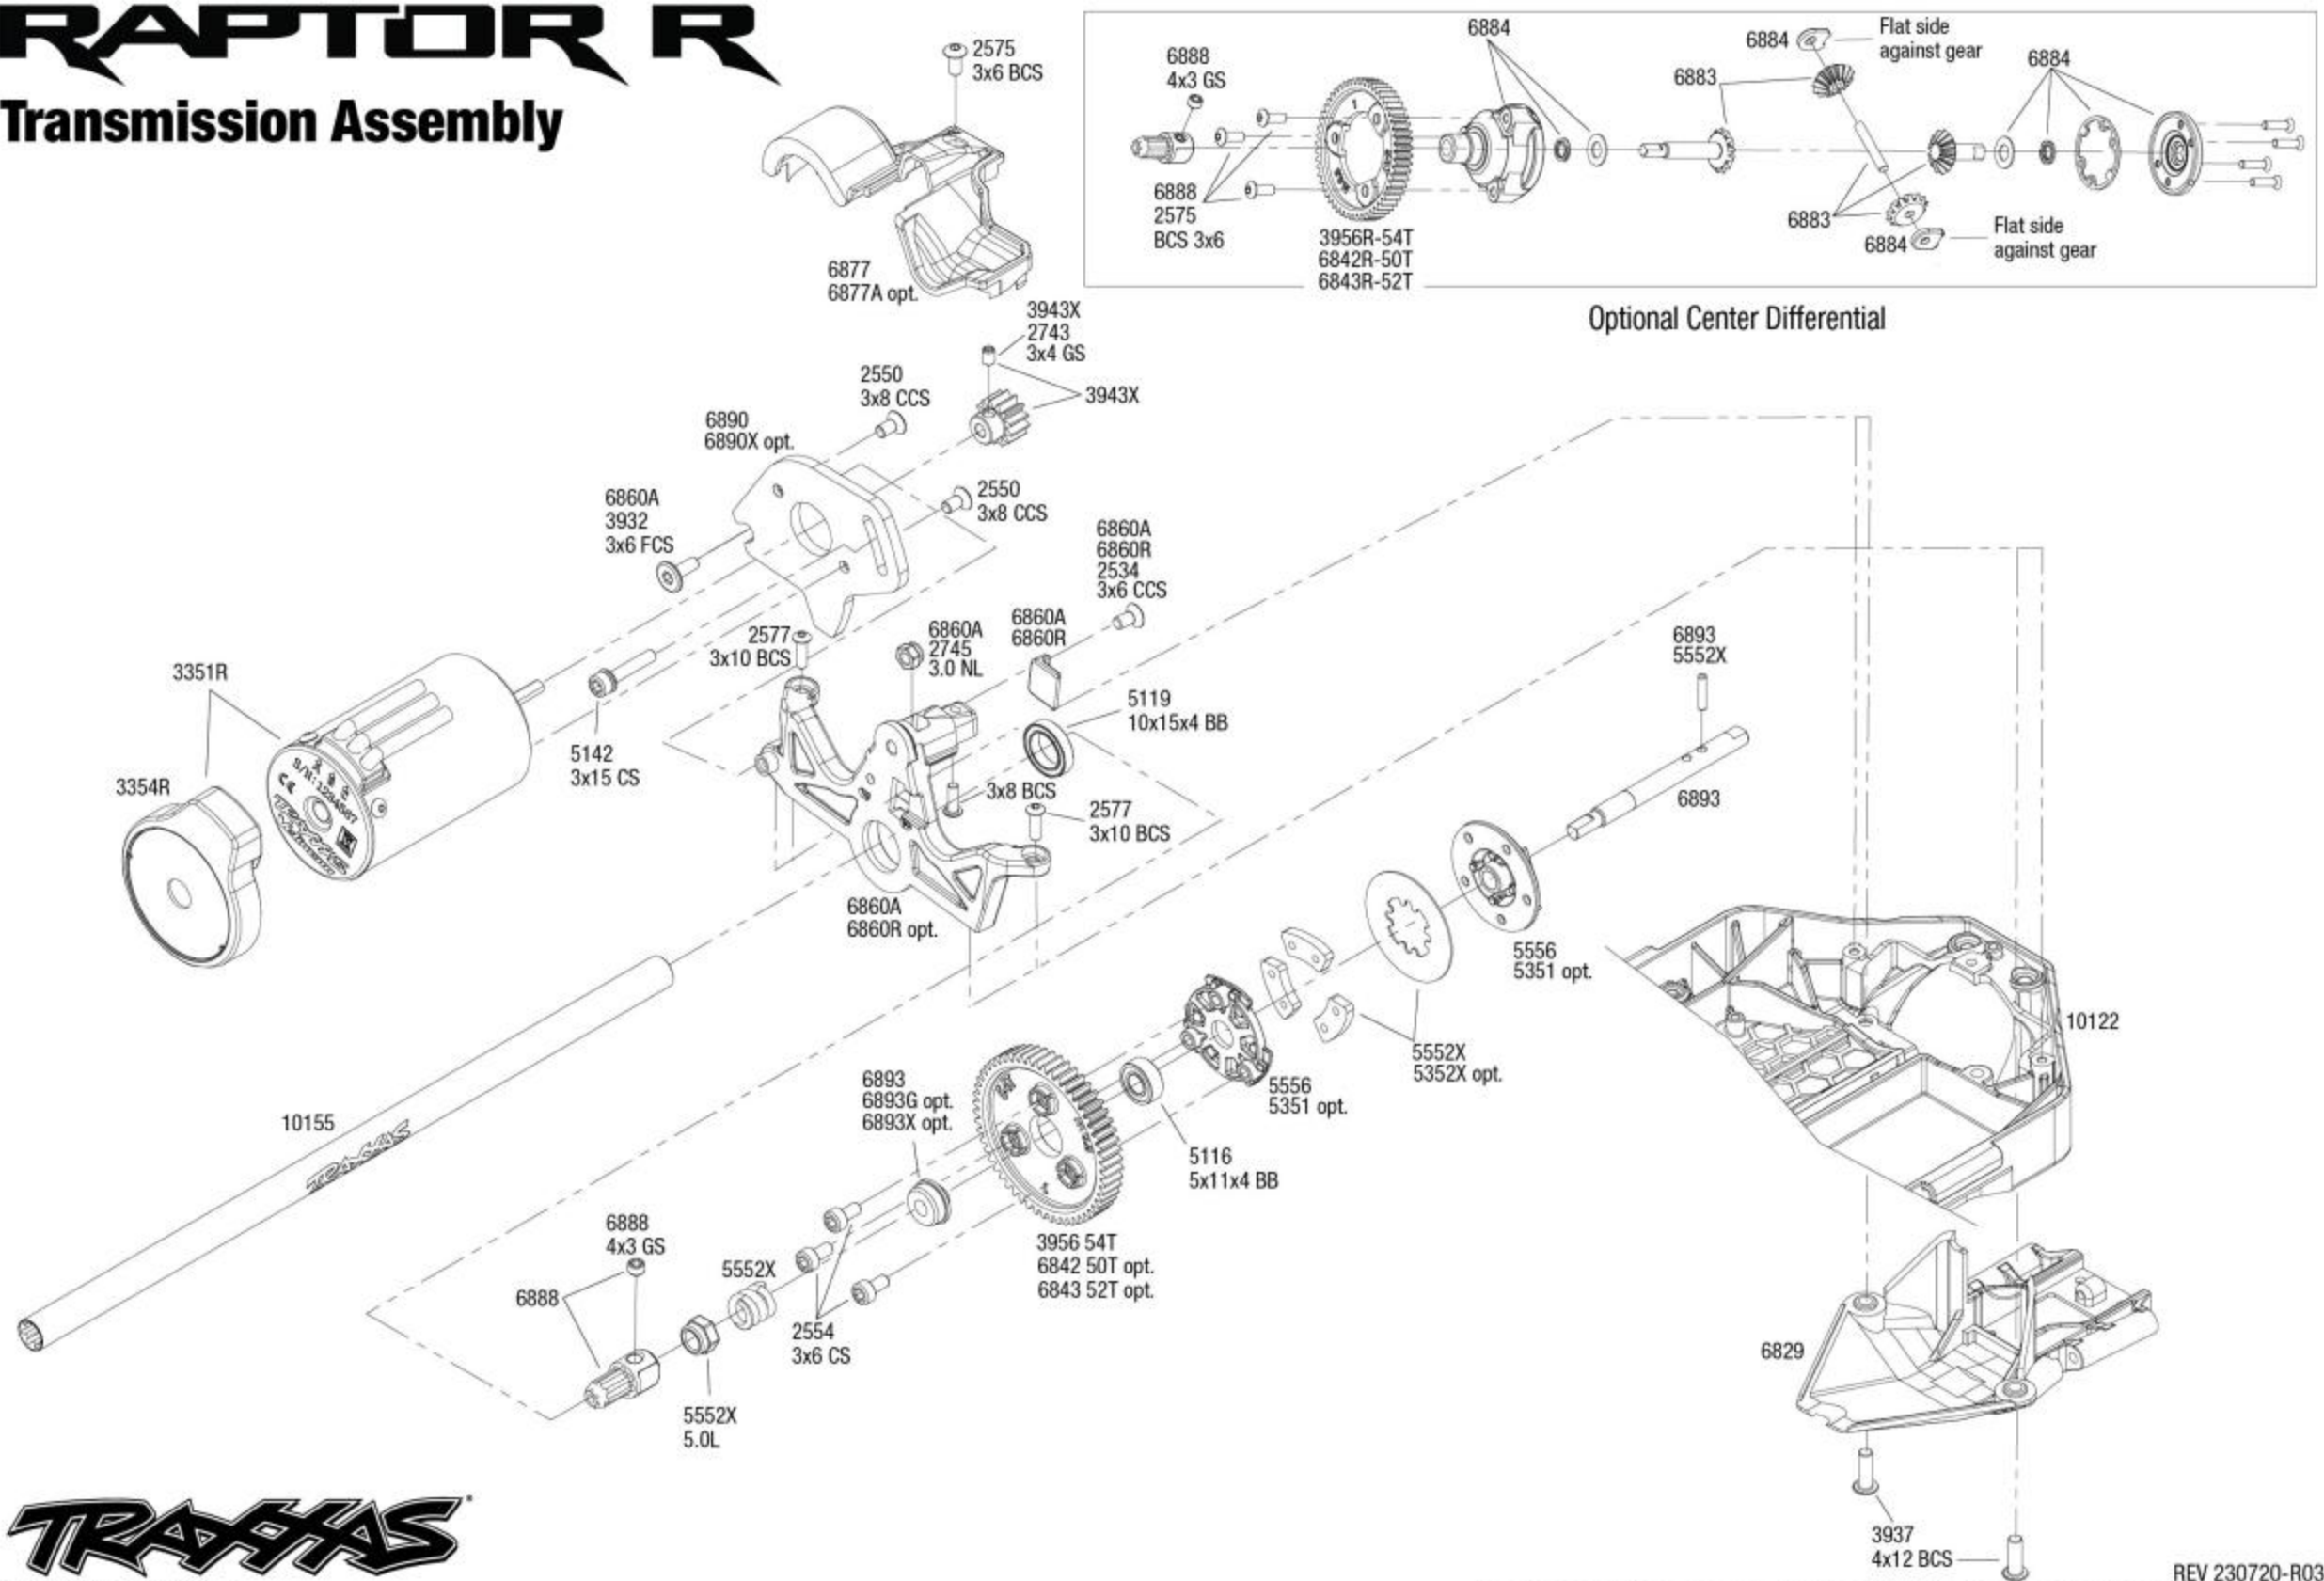

RAPTOR R

Transmission Assembly

See Parts List for a complete listing of optional accessories.

Specifications on this page are subject to change without notice. Every attempt has been made to ensure the accuracy of this drawing, however Traxxas cannot be held responsible for typographical or other errors.

REV 230720-R03