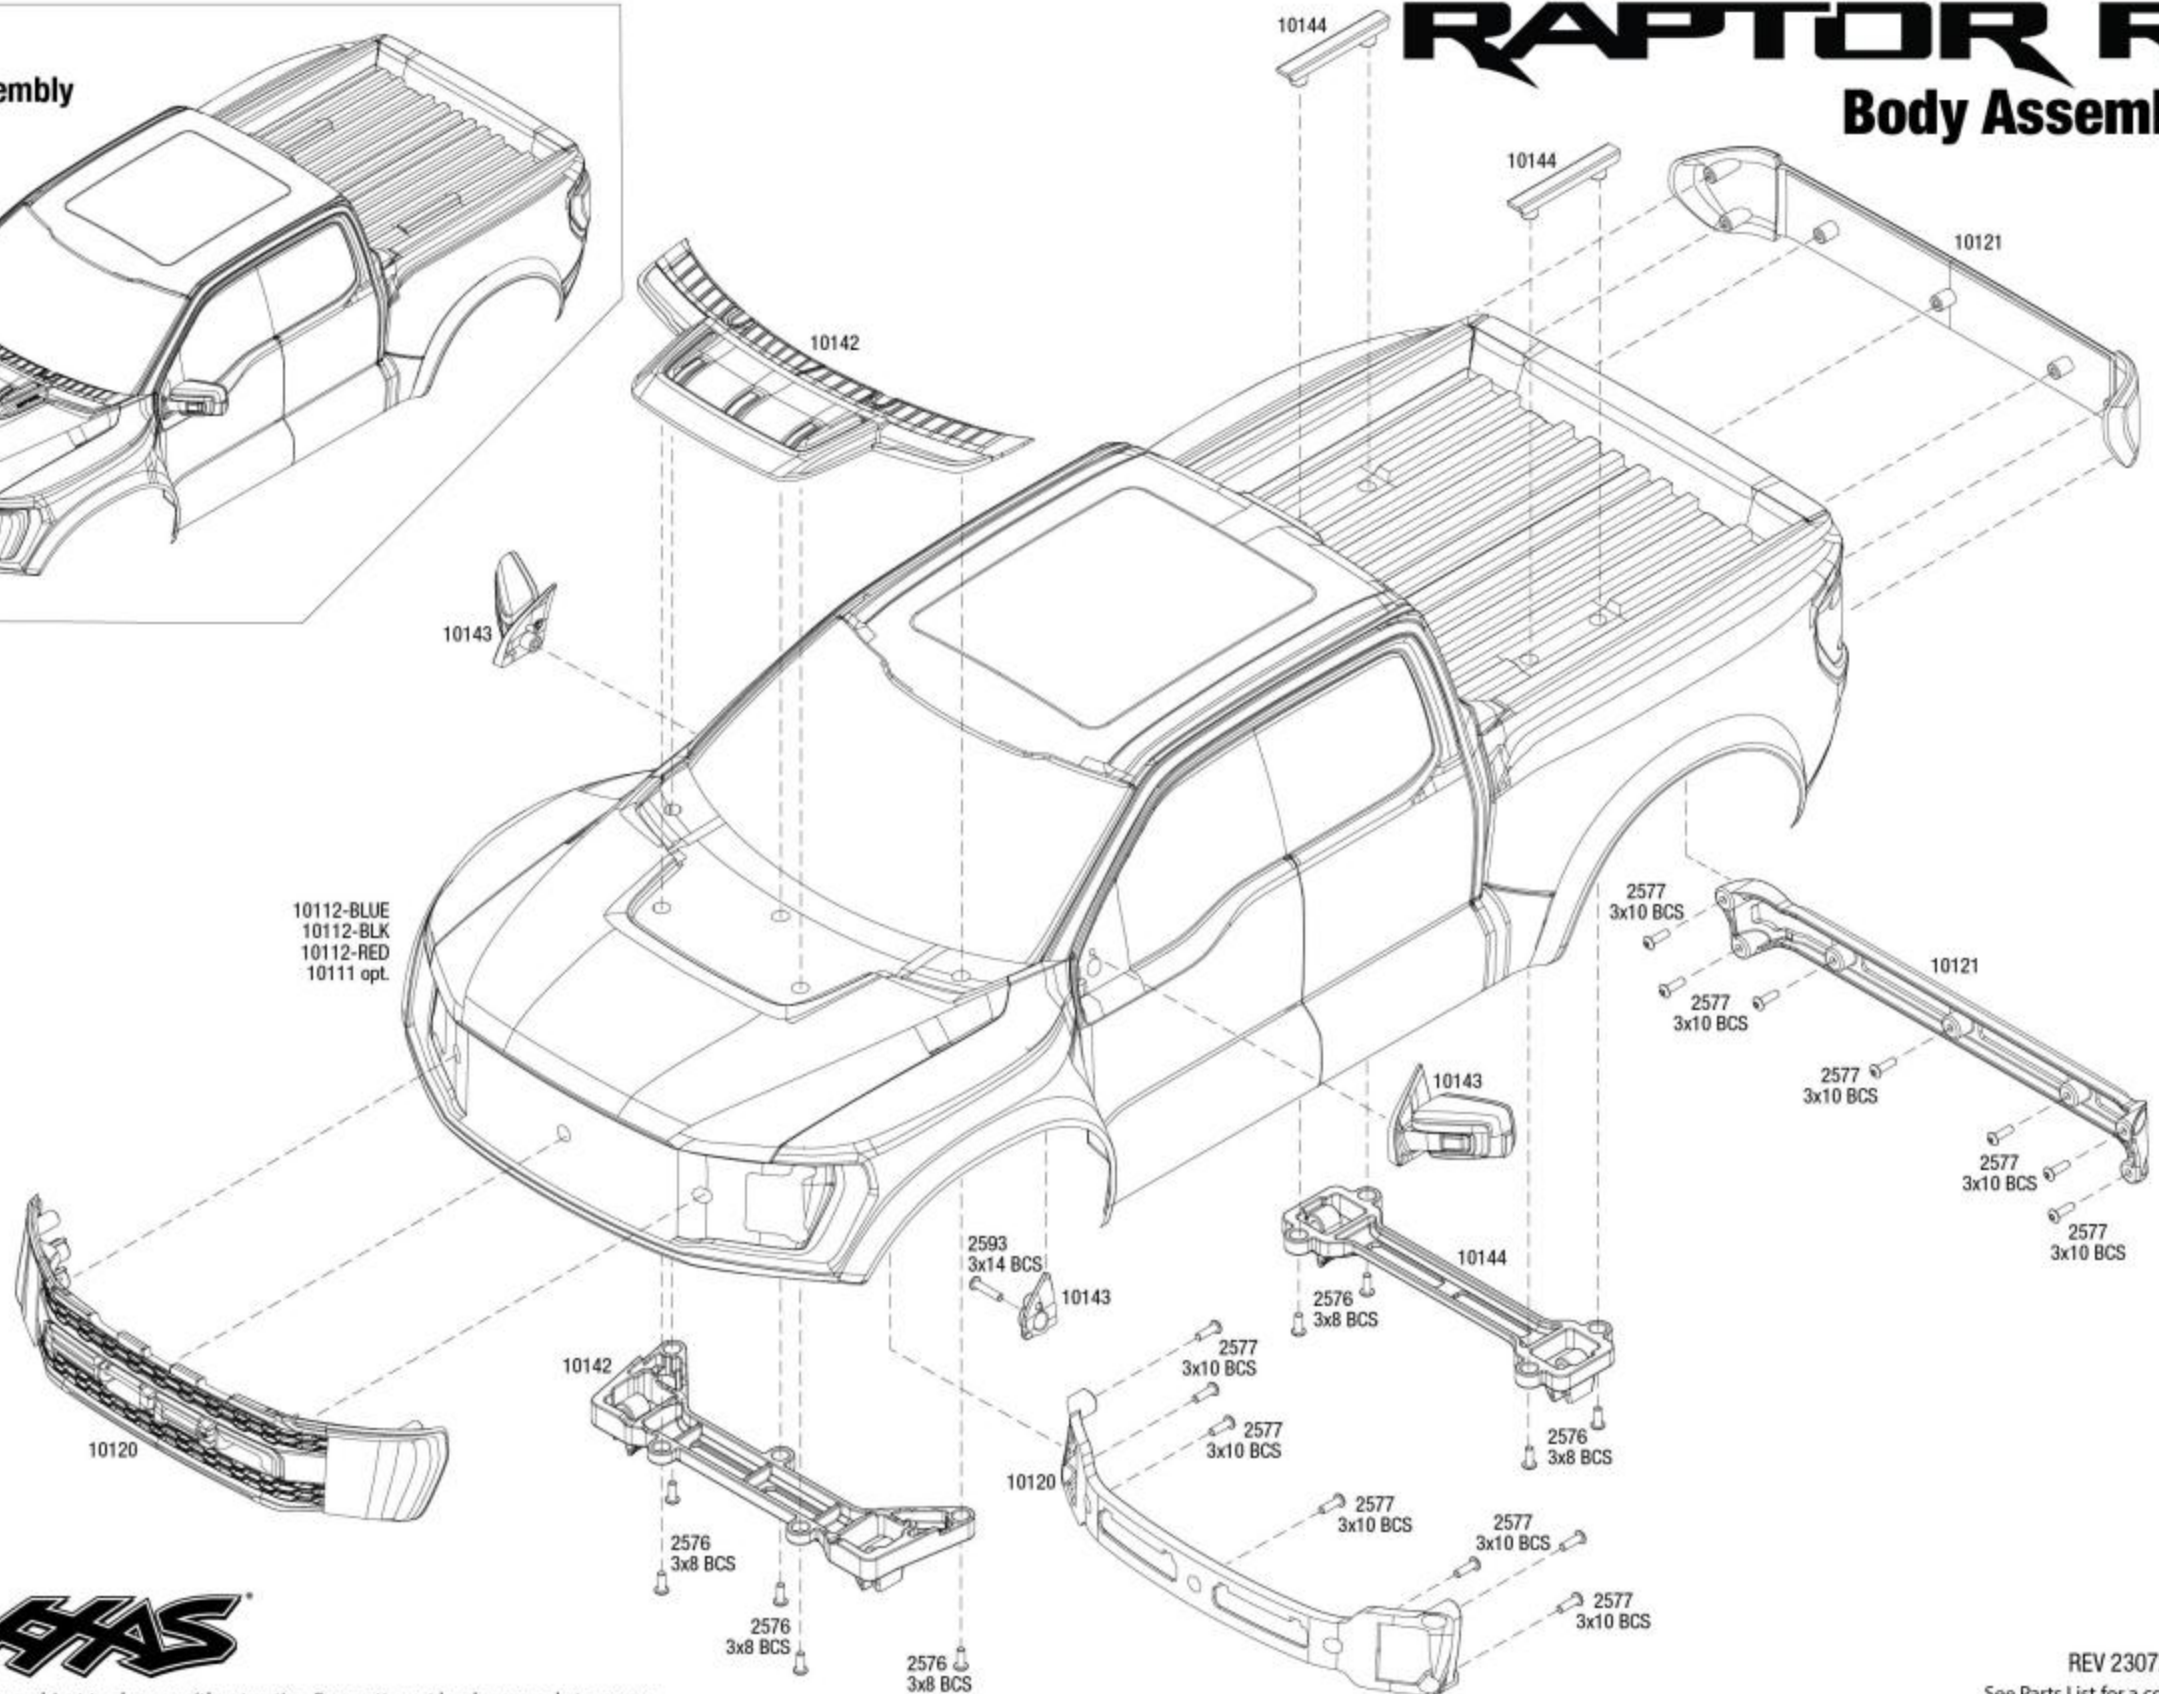

Completed Assembly

RAPTOR R

Body Assembly

Specifications on this page are subject to change without notice. Every attempt has been made to ensure the accuracy of this drawing; however, Traxxas cannot be held responsible for typographical or other errors.

REV 230720-R03
See Parts List for a complete listing of optional accessories.