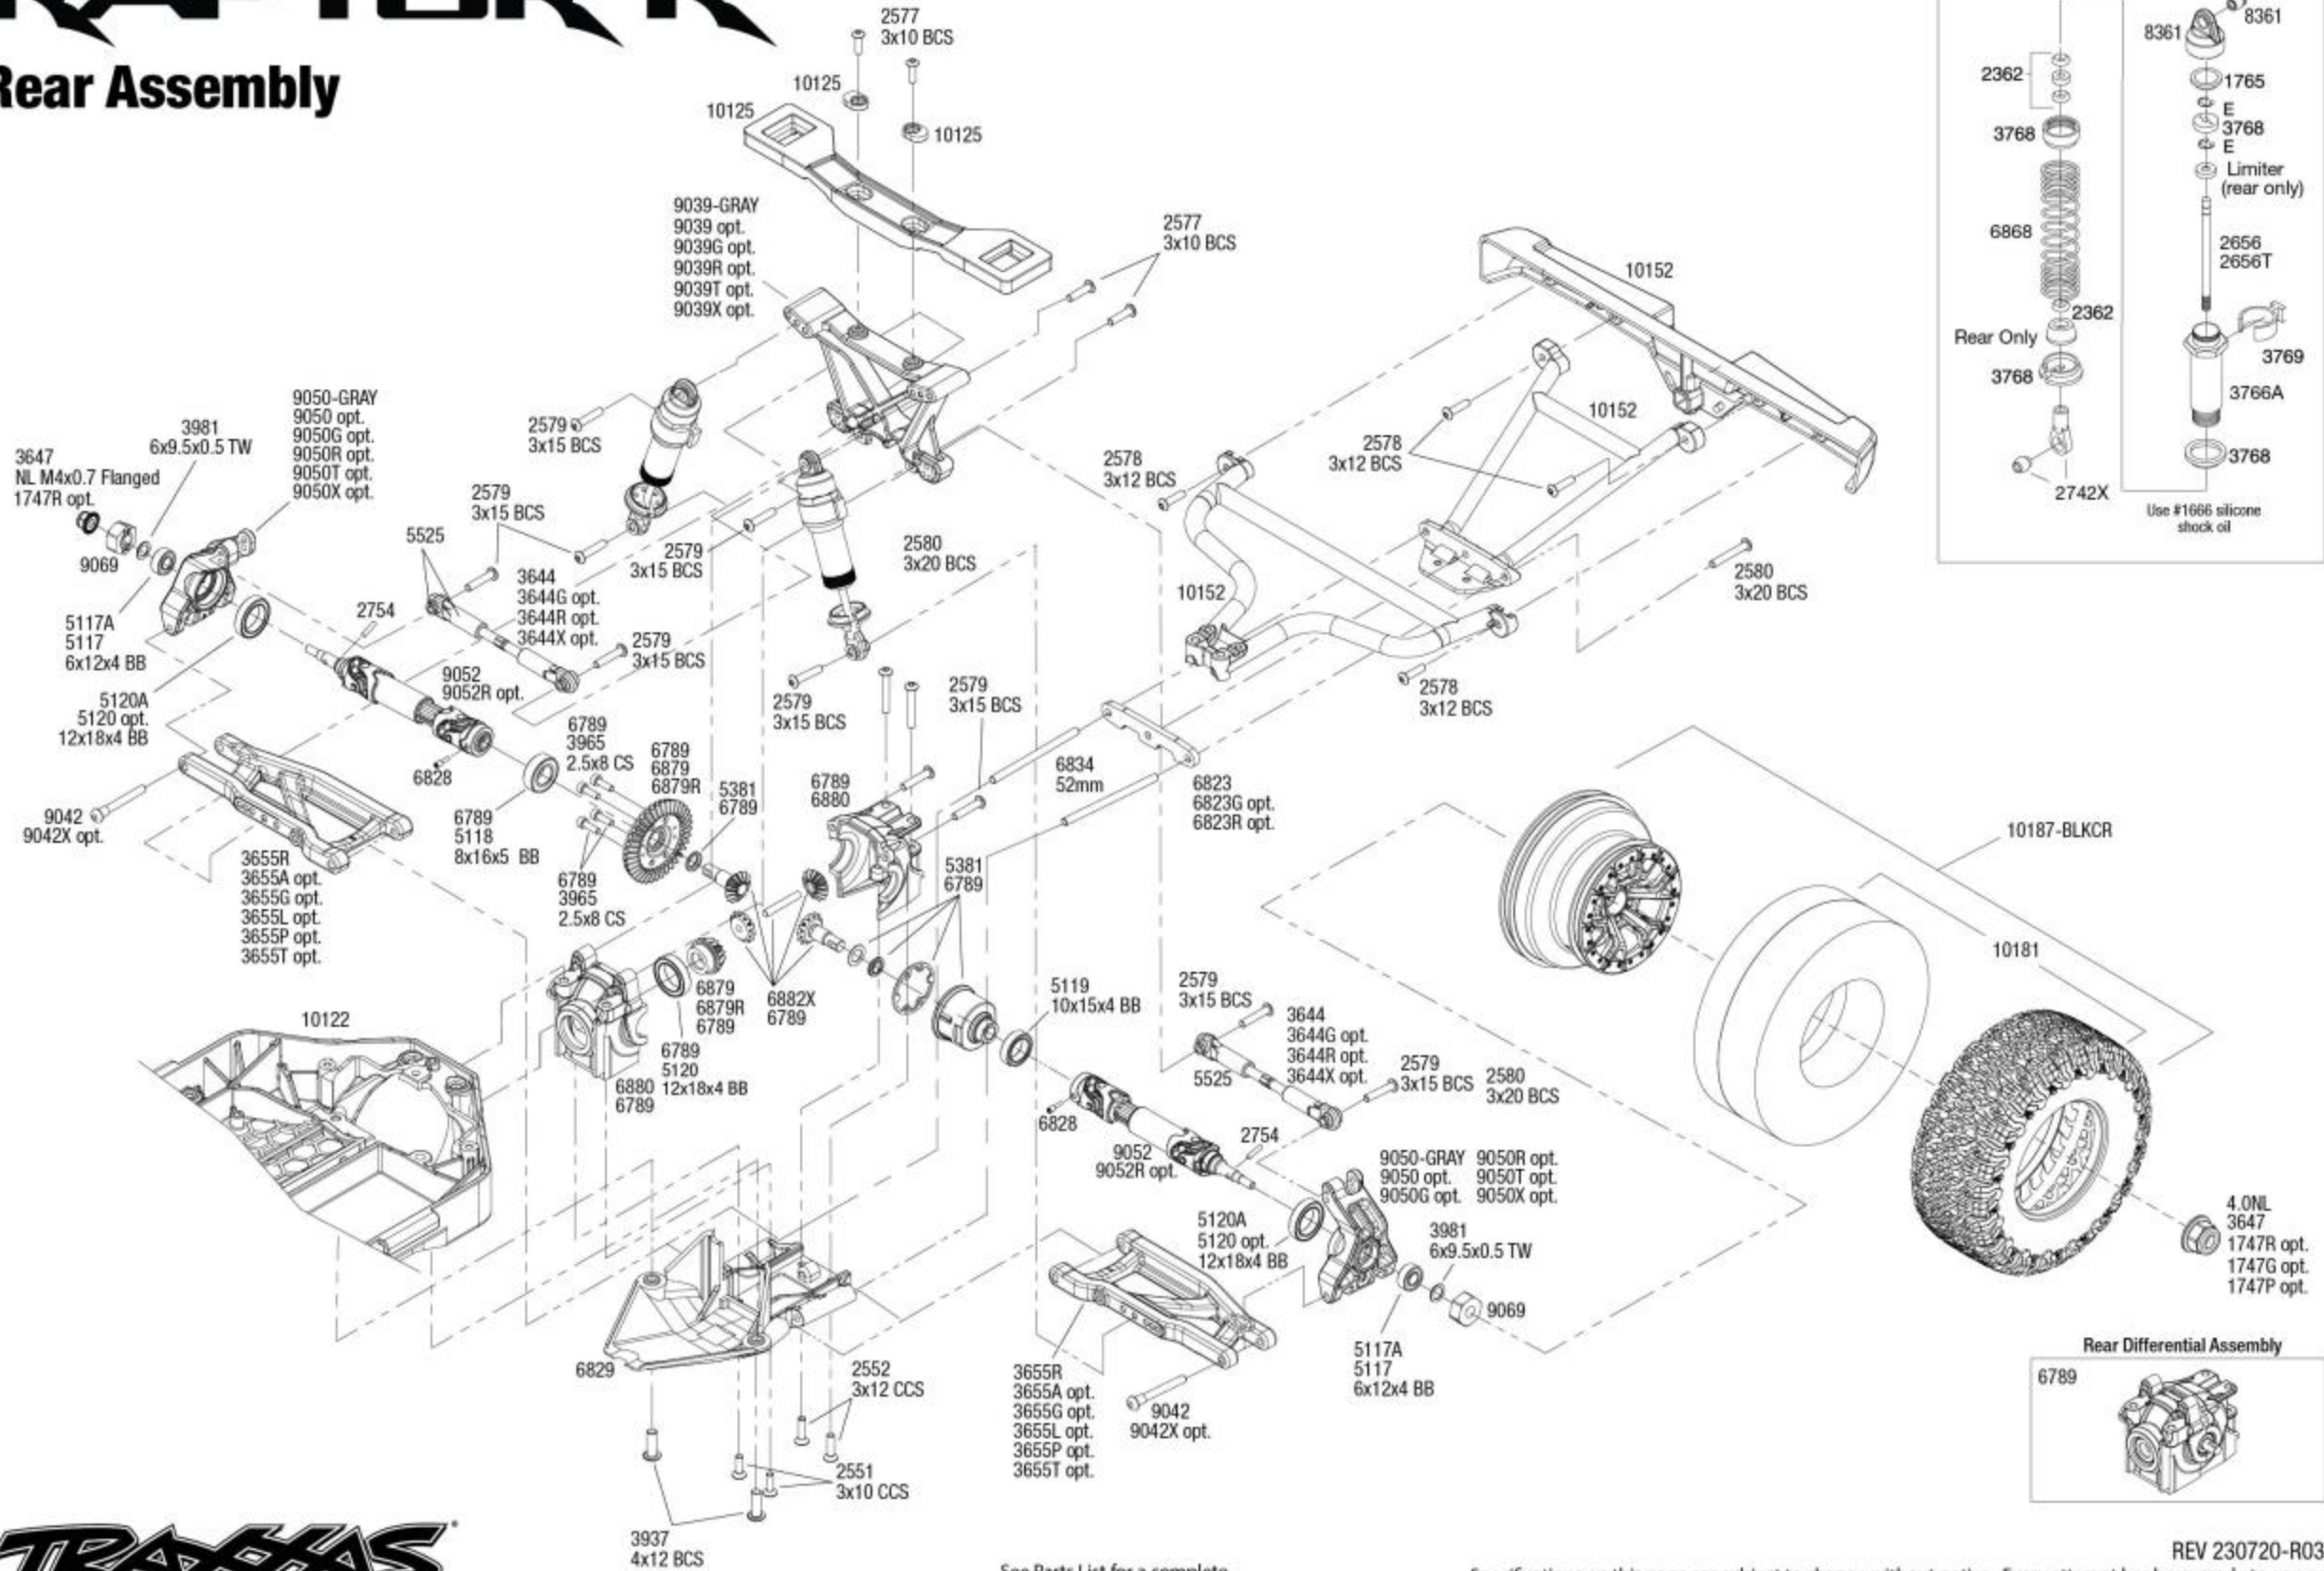

# RAPTOR R

## Rear Assembly

See Parts List for a complete listing of optional accessories.

Specifications on this page are subject to change without notice. Every attempt has been made to ensure the accuracy of this drawing, however Traxxas cannot be held responsible for typographical or other errors.

REV 230720-R03