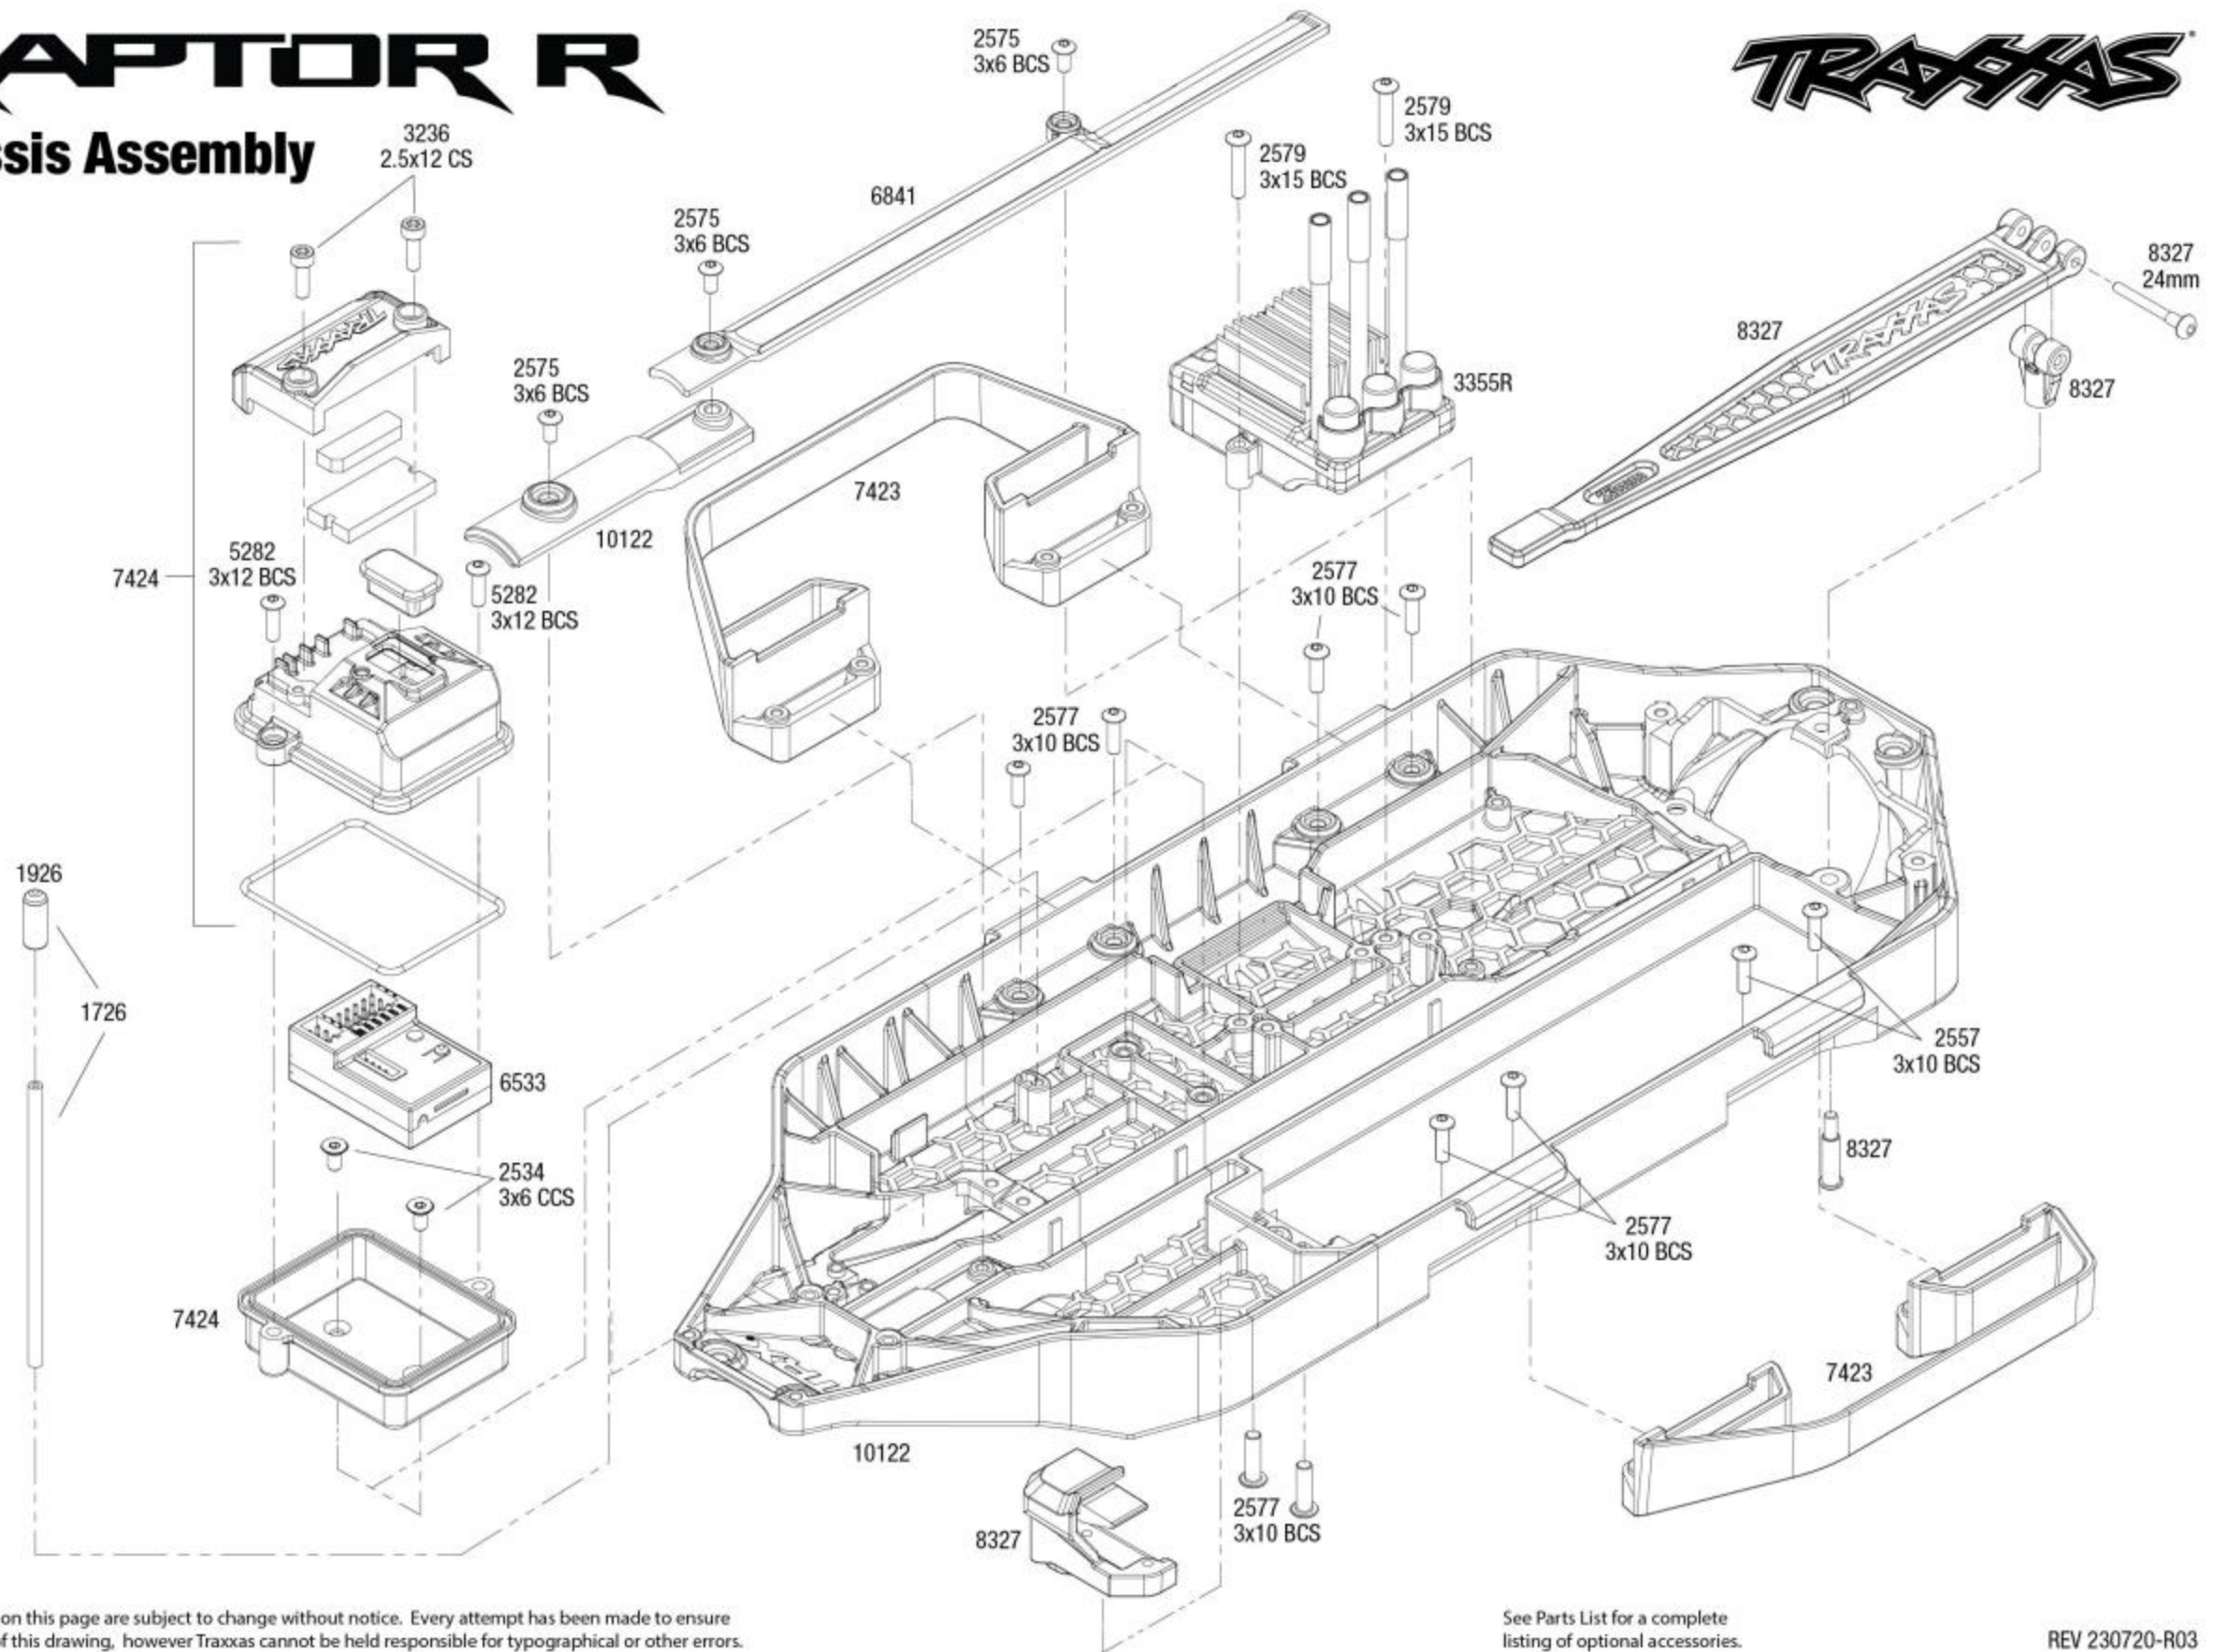

RAPTOR R

Chassis Assembly

Specifications on this page are subject to change without notice. Every attempt has been made to ensure the accuracy of this drawing, however Traxxas cannot be held responsible for typographical or other errors.

See Parts List for a complete listing of optional accessories.

REV 230720-R03