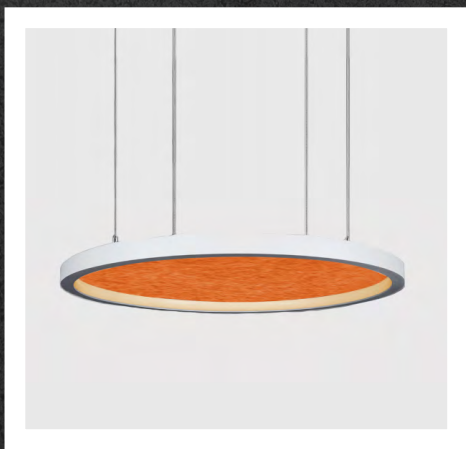

Acoustic Fabric

- → High quality acoustic material to absorb noise
- → Perfect integration of lighting and acoustic control
- → Many fabric options to choose from to complement your space
- → Ideal for offices, meetings rooms, seating areas, cinemas and libraries

Acoustic Fabric Options