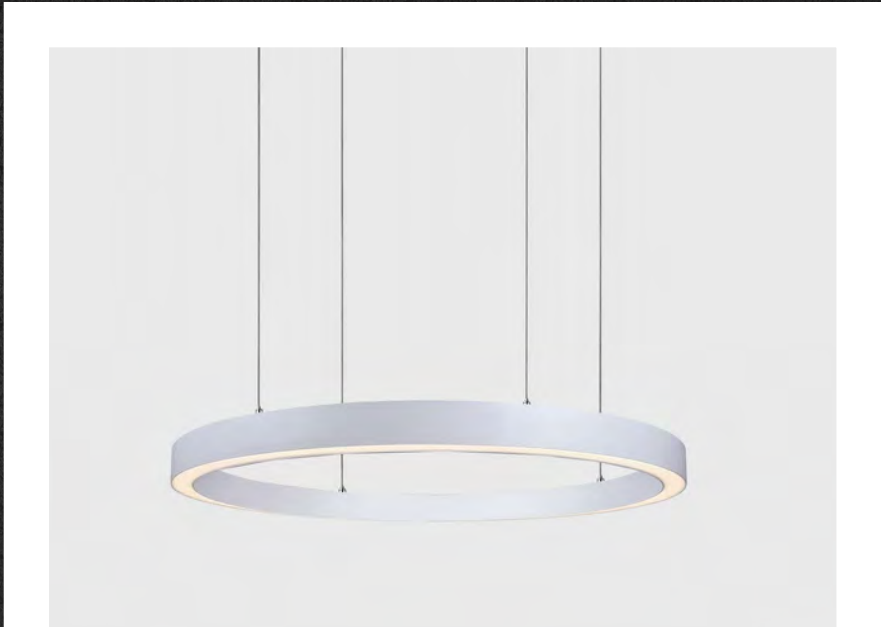

RING UP & DOWN