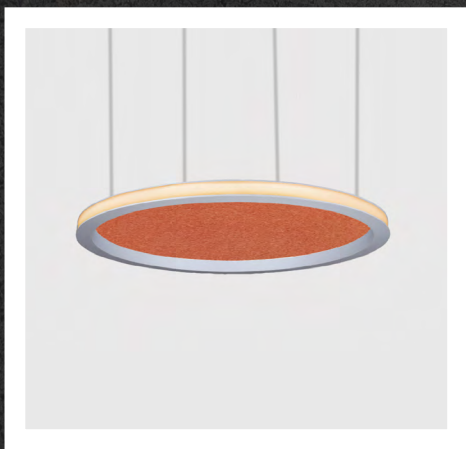

Acoustic Fabric

- → High quality acoustic material to absorb noise
- → Perfect integration of lighting and acoustic control
- → Many fabric options to choose from to complement your space
- → Ideal for offices, meetings rooms, seating areas, cinemas and libraries

Acoustic Fabric Options