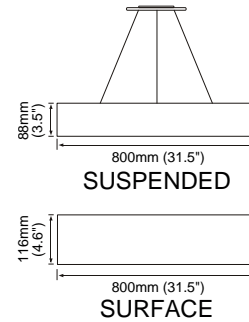

Code composition

Series	Model	Size	Mounting	Wattage-Lumens
DR Decorative	VRC Vercel C	32 32"	SP Suspended CM Surface	50W-35L 50W-3500lm

CCT	CRI	Voltage	Dimming	Finish
30K 3000K	90 90+	UNV 120-277V	D 0-10V Dimming	WH White
35K 3500K				BK Black
40K 4000K