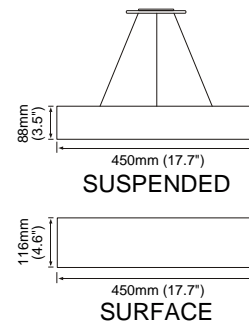

Code composition

Series	Model	Size	Mounting	Wattage-Lumens
DR Decorative	VRC Vercel C	18 18"	SP Suspended CM Surface	25W-17.5L 25W-1750lm

CCT	CRI	Voltage	Dimming	Finish
30K 3000K	90 90+	UNV 120-277V	D 0-10V Dimming	WH White
35K 3500K				BK Black
40K 4000K