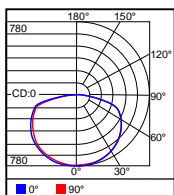

25W-160D-3000K-CRI90