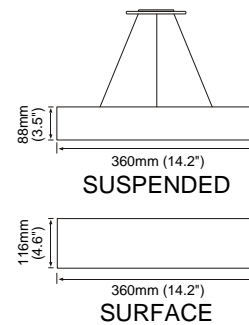

Code composition

Series	Model	Size	Mounting	Wattage-Lumens
DR Decorative	VRC Vercel C	14 14"	SP Suspended CM Surface	15W-10.5L 15W-1050lm

CCT	CRI	Voltage	Dimming	Finish
30K 3000K	90 90+	UNV 120-277V	D 0-10V Dimming	WH White
35K 3500K				BK Black
40K 4000K