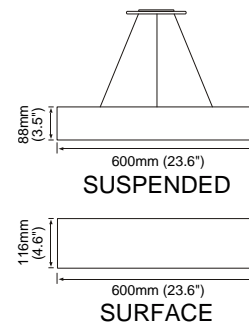

Code composition

Series	Model	Size	Mounting	Wattage-Lumens
DR Decorative	VRC Vercel C	24 24"	SP Suspended CM Surface	36W-25.2L 36W-2520lm

CCT	CRI	Voltage	Dimming	Finish
30K 3000K	90 90+	UNV 120-277V	D 0-10V Dimming	WH White
35K 3500K				BK Black
40K 4000K