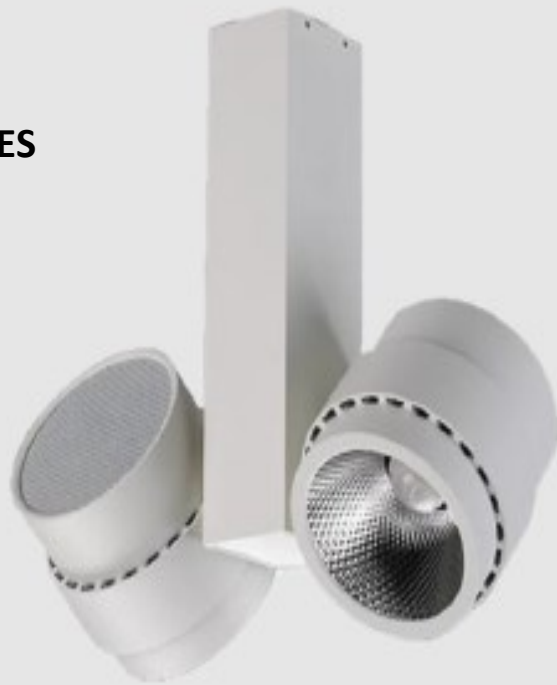

## TU TWIN TRACKLIGHT SERIES

### Description

The **TU Twin** is a high performance, low profile LED track light designed to deliver high con-trast accent or uniform ambient lighting. Each head swivels independently for versatile aiming options.

Unique segmented reflector and glare mitigating lens provides the highest quality in beam control and lighting performance.

Housing made of aluminum with rear vents to maximize heat dissipation.

The led driver is located externally in a box that segregates the two heads.