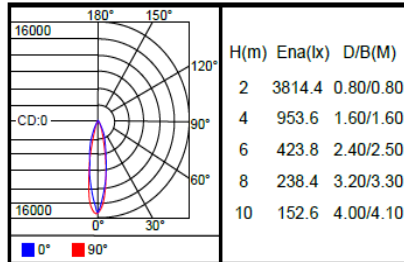

23D-3000K-CRI80