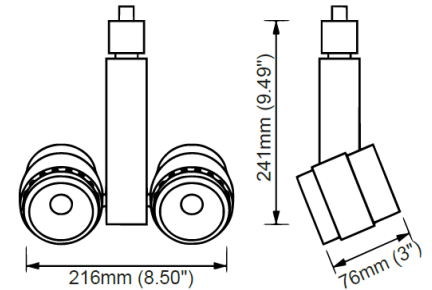

Code composition

Series	Model	Wattage-Lumens	Optics	Temperature	CRI
TR Tracklight	TU Twin	40W-40L 40W-4000lm	10 10D	30K 3000K	80 80+
			23 23D	35K 3500K	90 90+
			38 38D	40K 4000K	

Voltage	Dimming	Finish	Accessories
120V 120V	ND No Dimming	WH White BK Black GR Grey	NA No Accessories