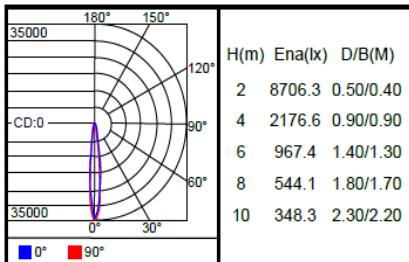

10D-3000K-CRI80