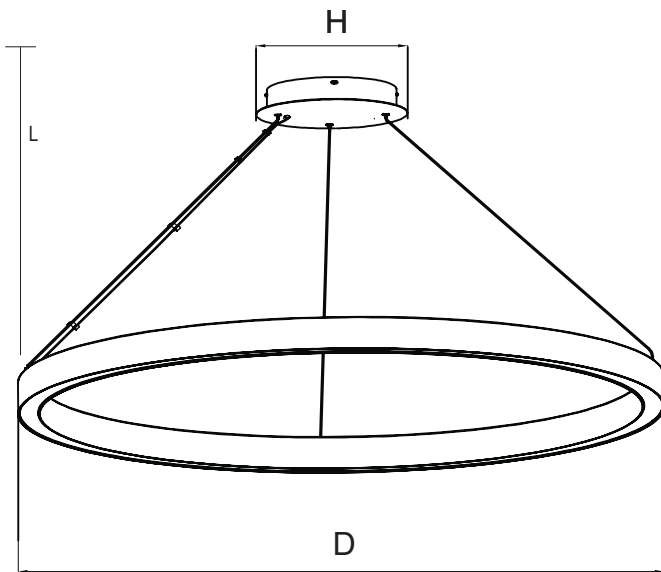

80W (56W Down / 24W Up)

Installation:	Suspended
Material:	Aluminum
Finish:	White
System power (W):	80 (56/24)
Fixture lumen output (lm):	6800 (4760/2040)
System efficiency (lm/W):	85

Packaging

Net weight lamp (kg/lb):	9.1 / 20.6
Gross weight carton (kg/lb):	11.4 / 25.13
Master carton dimensions (mm/in):	990x990x160 / 38.97x38.97x6.30
Quantity per carton:	1

Product Information

135W (90 Down / 45W Up)

Installation:	Suspended
Material:	Aluminum
Finish:	White
System power (W):	135 (90/45)
Fixture lumen output (lm):	11475 (7650/3825)
System efficiency (lm/W):	85

480W (336W Down / 144W Up)

Installation:	Suspended
Material:	Aluminum
Finish:	White
System power (W):	480 (336/144)
Fixture lumen output (lm):	40800 (28560/12240)
System efficiency (lm/W):	85

Packaging

Net weight lamp (kg/lb):	37 / 81.57
Gross weight carton (kg/lb):	45.3 / 99.87
Master carton dimensions (mm/in):	2600x970x140 / 102.36x38.19x5.51
Quantity per carton:	1

RING UP & DOWN SERIES DIMENSIONS

Model No	Dimension		
	D	H	L
65W	23.6" / 600mm	10" / 250mm	59" / 1500mm
80W	35.4" / 900mm		
100W	47.2" / 1200mm		
135W	59.1" / 1500mm		
150W	78.7" / 2000mm		
300W	118.1" / 3000mm		
480W	196.9" / 5000mm		