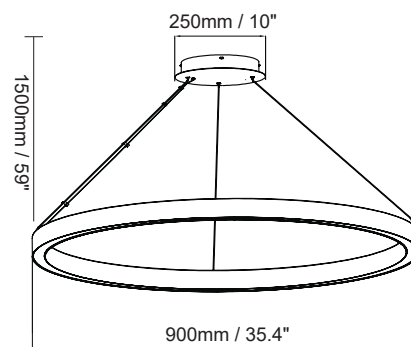

RING UP & DOWN SERIES

80W

Product Information

80W (56W Down / 24W Up)

Installation:	Suspended
Material:	Aluminum
Finish:	White
System power (W):	80 (56/24)
Fixture lumen output (lm):	6800 (4760/2040)
System efficiency (lm/W):	85

Packaging

Net weight lamp (kg/lb):	9.1 / 20.6
Gross weight carton (kg/lb):	11.4 / 25.13
Master carton dimensions (mm/in):	990x990x160 / 38.97x38.97x6.30
Quantity per carton:	1

Code composition

Series	Model	Size	Mounting	Wattage-Lumens
DR Decorative	RUD Ring Up Down	35 35.4" (900mm)	SP Suspended (standard)	80W-68L 80W-6800lm
			CM Surface	

CCT	CRI	Voltage	Dimming	Fixture Finish
30K 3000K	90 90+	UNV 120-277V	D 0-10V Dimming (Standard)	WH White (Standard)
35K 3500K				BK Black
40K 4000K				SL Silver
50K 5000K