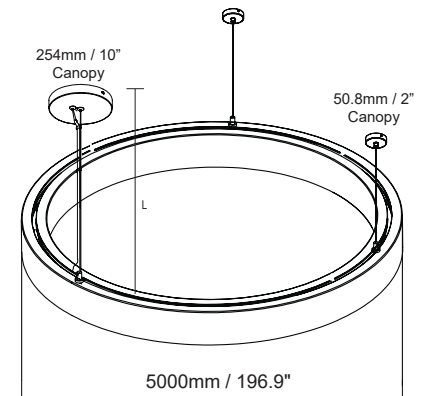

Code composition

Series	Model	Size	Mounting	Wattage-Lumens
DR	Decorative RUD	Ring Up Down 197 196.9" (5000mm)	SP Suspended (standard) CM Surface	480W-408L 480W-40800lm