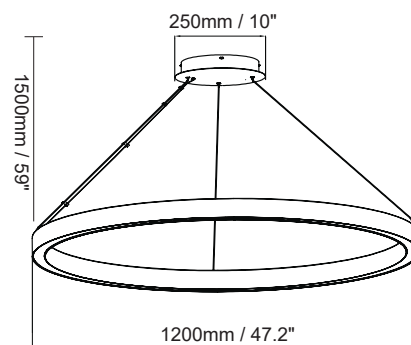

RING UP & DOWN SERIES

120W

Product Information

120W (84W Down / 36W Up)

Installation:	Suspended
Material:	Aluminum
Finish:	White
System power (W):	120 (84/36)
Fixture lumen output (lm):	10200 (7140/3060)
System efficiency (lm/W):	85

Packaging

Net weight lamp (kg/lb):	11.3 / 24.91
Gross weight carton (kg/lb):	14.7 / 32.41
Master carton dimensions (mm/in):	1290x1290x160 / 50.79x50.79x 6.30
Quantity per carton:	1

Code composition

Series	Model	Size	Mounting	Wattage-Lumens
DR Decorative	RUD Ring Up Down	47 47" (1200mm)	SP Suspended (standard)	120W-102L 120W-10200lm
			CM Surface	

CCT	CRI	Voltage	Dimming	Fixture Finish
30K 3000K	90 90+	UNV 120-277V	D 0-10V Dimming (Standard)	WH White (Standard)
35K 3500K				BK Black
40K 4000K				SL Silver
50K 5000K