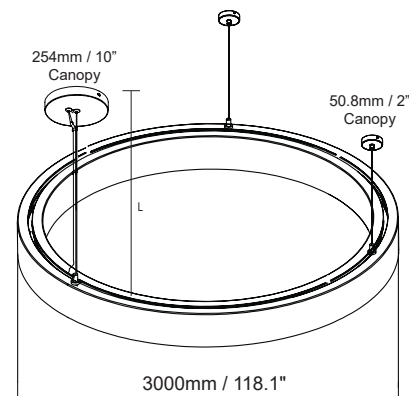

Packaging

Net weight lamp (kg/lb):	12.8 / 28.22
Gross weight carton (kg/lb):	17.4 / 38.36
Master carton dimensions (mm/in):	1590x1590x160 / 62.60x62.60x6.30
Quantity per carton:	1

Code composition

Series	Model	Size	Mounting	Wattage-Lumens
DR Decorative	RUD Ring Up Down	59 59.1" (1500mm)	SP Suspended (standard)	130W-114.75L 135W-11475lm
			CM Surface	

150W (105W Down / 45W Up)

Installation:	Suspended
Material:	Aluminum
Finish:	White
System power (W):	150 (105/45)
Fixture lumen output (lm):	12750 (8925/3825)
System efficiency (lm/W):	85

Packaging

Net weight lamp (kg/lb):	16.1 / 35.49
Gross weight carton (kg/lb):	21.8 / 48.07
Master carton dimensions (mm/in):	1770x1358x140 / 69.69x53.46x5.51
Quantity per carton:	1

Packaging

Net weight lamp (kg/lb):	24.3 / 53.57
Gross weight carton (kg/lb):	31 / 68.34
Master carton dimensions (mm/in):	1820x1420x140 / 71.65x55.91x5.51
Quantity per carton:	1

Code composition

Series	Model	Size	Mounting	Wattage-Lumens
DR Decorative	RUD Ring Up Down	118 118.1" (3000mm)	SP Suspended (standard) CM Surface	300W-255L 300W-25500lm

RING UP & DOWN SERIES DIMENSIONS

Model No	Dimension		
	D	H	L
65W	23.6" / 600mm	10" / 250mm	59" / 1500mm
80W	35.4" / 900mm		
100W	47.2" / 1200mm		
135W	59.1" / 1500mm		
150W	78.7" / 2000mm		
300W	118.1" / 3000mm		
480W	196.9" / 5000mm		