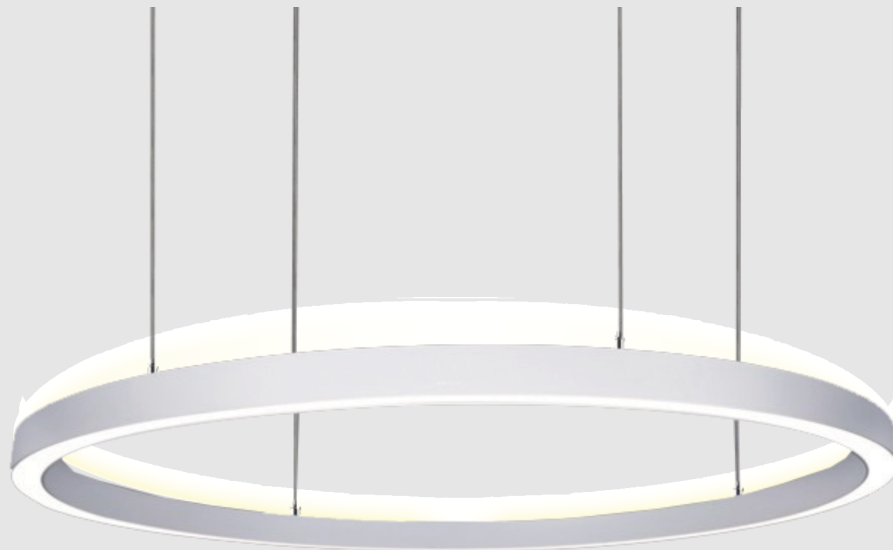

RING UP & DOWN SERIES

Description

The Ring Up & Down series features an aluminum housing with polycarbonate lens. It's modern design sensibilities make it ideal for hotels, reception, shopping malls, or other contemporary environments.

80W (56W Down / 24W Up)

Installation:	Suspended
Material:	Aluminum
Finish:	White
System power (W):	80 (56/24)
Fixture lumen output (lm):	6800 (4760/2040)
System efficiency (lm/W):	85

Packaging

Net weight lamp (kg/lb):	9.1 / 20.6
Gross weight carton (kg/lb):	11.4 / 25.13
Master carton dimensions (mm/in):	990x990x160 / 38.97x38.97x6.30
Quantity per carton:	1

RING UP & DOWN SERIES

120W

Product Information

120W (84W Down / 36W Up)

Installation:	Suspended
Material:	Aluminum
Finish:	White
System power (W):	120 (84/36)
Fixture lumen output (lm):	10200 (7140/3060)
System efficiency (lm/W):	85

Product Information

135W (90 Down / 45W Up)

Installation:	Suspended
Material:	Aluminum
Finish:	White
System power (W):	135 (90/45)
Fixture lumen output (lm):	11475 (7650/3825)
System efficiency (lm/W):	85