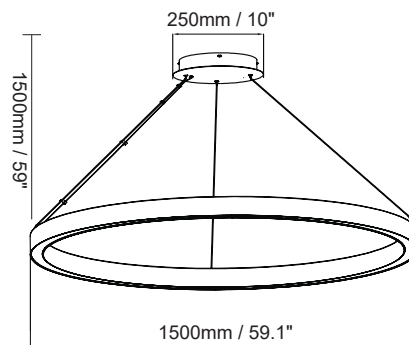

RING UP & DOWN SERIES 135W

Product Information

135W (90 Down / 45W Up)

Installation:	Suspended
Material:	Aluminum
Finish:	White
System power (W):	135 (90/45)
Fixture lumen output (lm):	11475 (7650/3825)
System efficiency (lm/W):	85

Packaging

Net weight lamp (kg/lb):	12.8 / 28.22
Gross weight carton (kg/lb):	17.4 / 38.36
Master carton dimensions (mm/in):	1590x1590x160 / 62.60x62.60x6.30
Quantity per carton:	1

Code composition

Series	Model	Size	Mounting	Wattage-Lumens
DR Decorative	RUD Ring Up Down	59 59.1" (1500mm)	SP Suspended (standard)	130W-114.75L 135W-11475lm
			CM Surface	

CCT	CRI	Voltage	Dimming	Fixture Finish
30K 3000K	90 90+	UNV 120-277V	D 0-10V Dimming (Standard)	WH White (Standard)
35K 3500K				BK Black
40K 4000K				SL Silver
50K 5000K