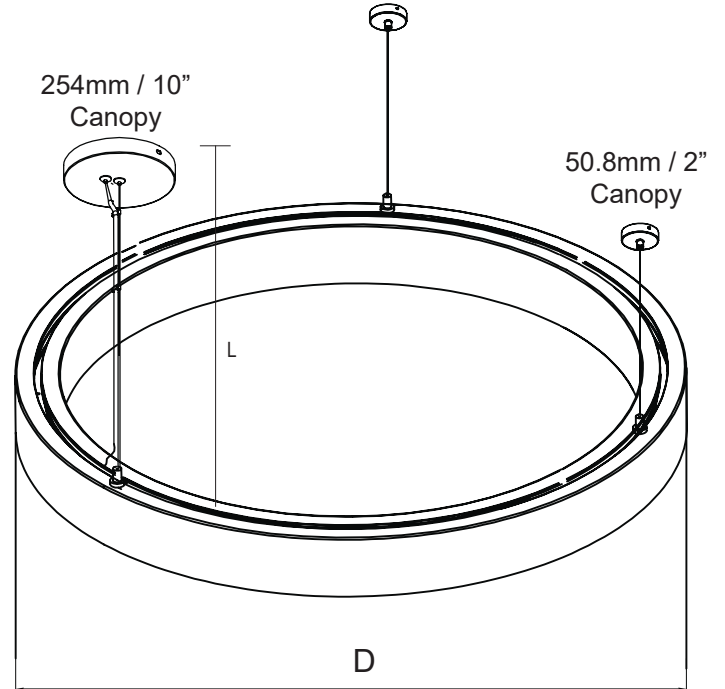

150W (105W Down / 45W Up)

Installation:	Suspended
Material:	Aluminum
Finish:	White
System power (W):	150 (105/45)
Fixture lumen output (lm):	12750 (8925/3825)
System efficiency (lm/W):	85

Packaging

Net weight lamp (kg/lb):	16.1 / 35.49
Gross weight carton (kg/lb):	21.8 / 48.07
Master carton dimensions (mm/in):	1770x1358x140 / 69.69x53.46x5.51
Quantity per carton:	1

Packaging

Net weight lamp (kg/lb):	24.3 / 53.57
Gross weight carton (kg/lb):	31 / 68.34
Master carton dimensions (mm/in):	1820x1420x140 / 71.65x55.91x5.51
Quantity per carton:	1

Code composition

Series	Model	Size	Mounting	Wattage-Lumens
DR Decorative	RUD Ring Up Down	118 118.1" (3000mm)	SP Suspended (standard) CM Surface	300W-255L 300W-25500lm

480W (336W Down / 144W Up)

Installation:	Suspended
Material:	Aluminum
Finish:	White
System power (W):	480 (336/144)
Fixture lumen output (lm):	40800 (28560/12240)
System efficiency (lm/W):	85

Packaging

Net weight lamp (kg/lb):	37 / 81.57
Gross weight carton (kg/lb):	45.3 / 99.87
Master carton dimensions (mm/in):	2600x970x140 / 102.36x38.19x5.51
Quantity per carton:	1

RING UP & DOWN SERIES DIMENSIONS

Model No	Dimension		
	D	H	L
65W	23.6" / 600mm	10" / 250mm	59" / 1500mm
80W	35.4" / 900mm		
100W	47.2" / 1200mm		
135W	59.1" / 1500mm		
150W	78.7" / 2000mm		
300W	118.1" / 3000mm		
480W	196.9" / 5000mm		