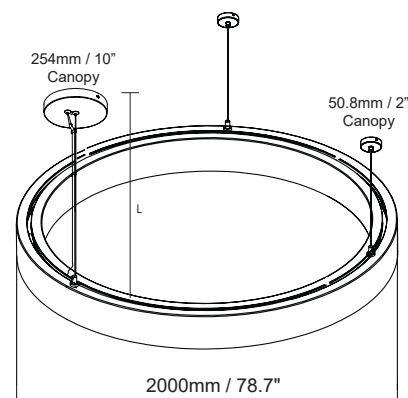

Code composition

Series	Model	Size	Mounting	Wattage-Lumens
DR Decorative	RUD Ring Up Down	79 79" (2000mm)	SP Suspended (standard) CM Surface	150W-127.5L 150W-12750lm