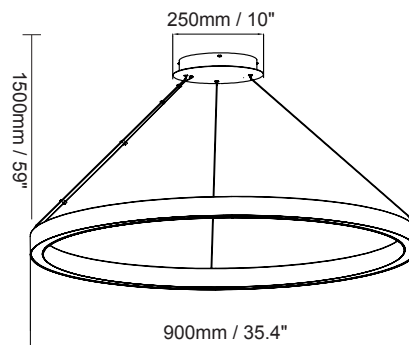

32W (Down 32W Acoustic)

Installation:	Suspended
Material:	Aluminum
Finish:	White
System power (W):	32
Fixture lumen output (lm):	2240
System efficiency (lm/W):	70

Packaging

New weight lamp (kg/lb):	3.3 / 7.28
Gross weight carton (kg/lb):	5.4 / 11.90
Master carton dimensions (mm/in):	690x690x160 / 27.17x27.17x6.3
Quantity per carton:	1

40W

Product Information

40W (Down 40W Acoustic)

Installation:	Suspended
Material:	Aluminum
Finish:	White
System power (W):	40
Fixture lumen output (lm):	2800
System efficiency (lm/W):	70

Packaging

New weight lamp (kg/lb):	4.8 / 10.56
Gross weight carton (kg/lb):	7.4 / 16.28
Master carton dimensions (mm/in):	990x990x160 / 38.98x38.98x6.3
Quantity per carton:	1

80W

Product Information

80W (Down 80W Acoustic)

Installation:	Suspended
Material:	Aluminum
Finish:	White
System power (W):	80
Fixture lumen output (lm):	5600
System efficiency (lm/W):	70

Packaging

New weight lamp (kg/lb):	7.2 / 15.84
Gross weight carton (kg/lb):	11.8 / 25.96
Master carton dimensions (mm/in):	1590x1590x160 / 62.6x62.6x6.3
Quantity per carton:	1

DIMENSIONS

Model No	Dimension		
	D	H	L
32W	23.6" / 600mm	10" / 250mm	59" / 1500mm
40W	35.4" / 900mm		
70W	47.2" / 1200mm		
80W	59.1" / 1500mm		