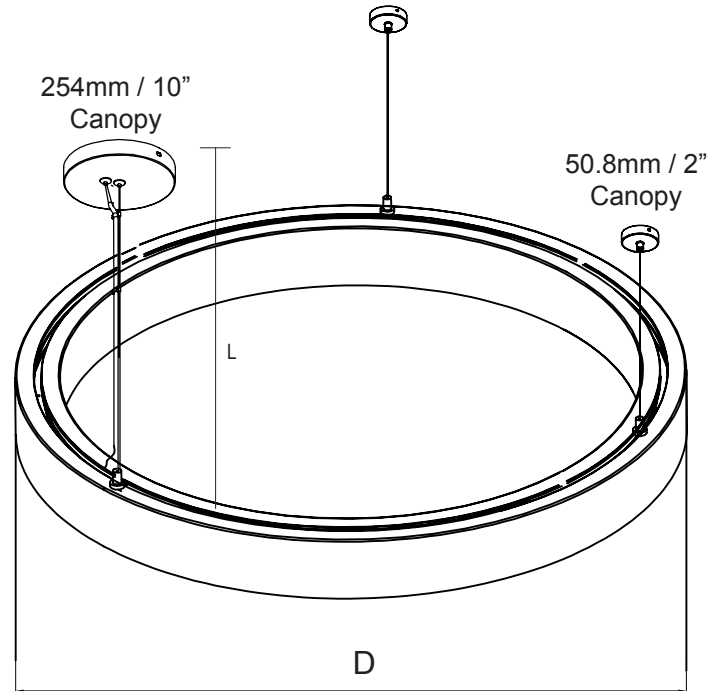

40W

Product Information

40W (Down 40W Acoustic)

Installation:	Suspended
Material:	Aluminum
Finish:	White
System power (W):	40
Fixture lumen output (lm):	2800
System efficiency (lm/W):	70

Packaging

New weight lamp (kg/lb):	4.8 / 10.56
Gross weight carton (kg/lb):	7.4 / 16.28
Master carton dimensions (mm/in):	990x990x160 / 38.98x38.98x6.3
Quantity per carton:	1

70W

Product Information

70W (Down 70W Acoustic)

Installation:	Suspended
Material:	Aluminum
Finish:	White
System power (W):	70
Fixture lumen output (lm):	4900
System efficiency (lm/W):	70

Packaging

New weight lamp (kg/lb):	6.5 / 14.30
Gross weight carton (kg/lb):	10.3 / 22.66
Master carton dimensions (mm/in):	1290x1290x160 / 50.79x50.79x6.3
Quantity per carton:	1

80W

Product Information

80W (Down 80W Acoustic)

Installation:	Suspended
Material:	Aluminum
Finish:	White
System power (W):	80
Fixture lumen output (lm):	5600
System efficiency (lm/W):	70

Packaging

New weight lamp (kg/lb):	7.2 / 15.84
Gross weight carton (kg/lb):	11.8 / 25.96
Master carton dimensions (mm/in):	1590x1590x160 / 62.6x62.6x6.3
Quantity per carton:	1

DIMENSIONS

Model No	Dimension		
	D	H	L
32W	23.6" / 600mm	10" / 250mm	59" / 1500mm
40W	35.4" / 900mm		
70W	47.2" / 1200mm		
80W	59.1" / 1500mm		