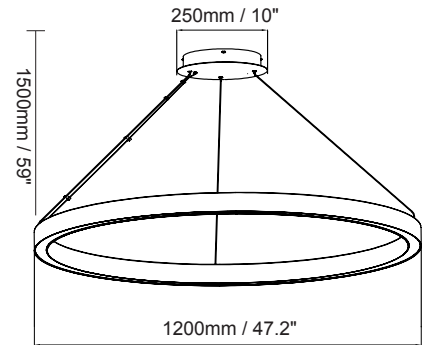

32W (Down 32W Acoustic)

Installation:	Suspended
Material:	Aluminum
Finish:	White
System power (W):	32
Fixture lumen output (lm):	2240
System efficiency (lm/W):	70

Packaging

New weight lamp (kg/lb):	3.3 / 7.28
Gross weight carton (kg/lb):	5.4 / 11.90
Master carton dimensions (mm/in):	690x690x160 / 27.17x27.17x6.3
Quantity per carton:	1

40W

Product Information

40W (Down 40W Acoustic)

Installation:	Suspended
Material:	Aluminum
Finish:	White
System power (W):	40
Fixture lumen output (lm):	2800
System efficiency (lm/W):	70

Packaging

New weight lamp (kg/lb):	4.8 / 10.56
Gross weight carton (kg/lb):	7.4 / 16.28
Master carton dimensions (mm/in):	990x990x160 / 38.98x38.98x6.3
Quantity per carton:	1

70W

Product Information

70W (Down 70W Acoustic)

Installation:	Suspended
Material:	Aluminum
Finish:	White
System power (W):	70
Fixture lumen output (lm):	4900
System efficiency (lm/W):	70

Packaging

New weight lamp (kg/lb):	6.5 / 14.30
Gross weight carton (kg/lb):	10.3 / 22.66
Master carton dimensions (mm/in):	1290x1290x160 / 50.79x50.79x6.3
Quantity per carton:	1

DIMENSIONS

Model No	Dimension		
	D	H	L
32W	23.6" / 600mm	10" / 250mm	59" / 1500mm
40W	35.4" / 900mm		
70W	47.2" / 1200mm		
80W	59.1" / 1500mm		