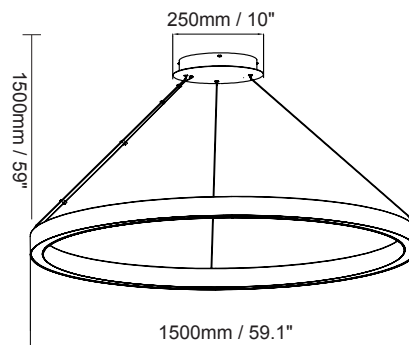

40W

Product Information

40W (Down 40W Acoustic)

Installation:	Suspended
Material:	Aluminum
Finish:	White
System power (W):	40
Fixture lumen output (lm):	2800
System efficiency (lm/W):	70

Packaging

New weight lamp (kg/lb):	4.8 / 10.56
Gross weight carton (kg/lb):	7.4 / 16.28
Master carton dimensions (mm/in):	990x990x160 / 38.98x38.98x6.3
Quantity per carton:	1

70W

Product Information

70W (Down 70W Acoustic)

Installation:	Suspended
Material:	Aluminum
Finish:	White
System power (W):	70
Fixture lumen output (lm):	4900
System efficiency (lm/W):	70

Packaging

New weight lamp (kg/lb):	6.5 / 14.30
Gross weight carton (kg/lb):	10.3 / 22.66
Master carton dimensions (mm/in):	1290x1290x160 / 50.79x50.79x6.3
Quantity per carton:	1

80W

Product Information

80W (Down 80W Acoustic)

Installation:	Suspended
Material:	Aluminum
Finish:	White
System power (W):	80
Fixture lumen output (lm):	5600
System efficiency (lm/W):	70

Packaging

New weight lamp (kg/lb):	7.2 / 15.84
Gross weight carton (kg/lb):	11.8 / 25.96
Master carton dimensions (mm/in):	1590x1590x160 / 62.6x62.6x6.3
Quantity per carton:	1

DIMENSIONS

Model No	Dimension		
	D	H	L
32W	23.6" / 600mm	10" / 250mm	59" / 1500mm
40W	35.4" / 900mm		
70W	47.2" / 1200mm		
80W	59.1" / 1500mm		