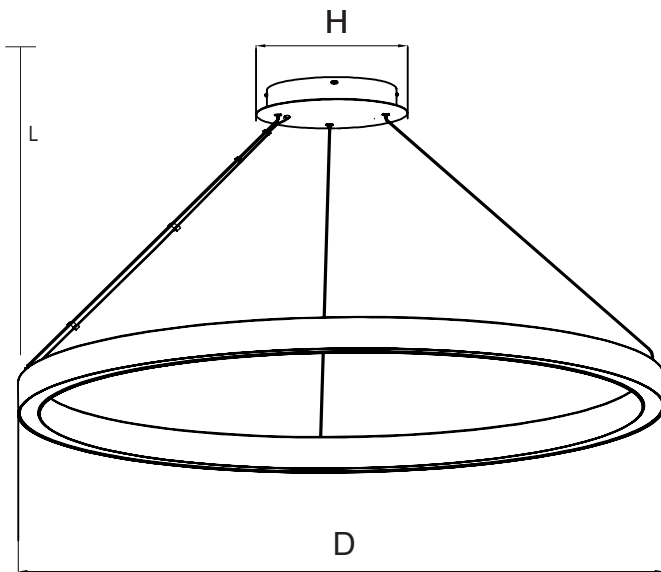

40W

Product Information

40W (Down 40W Acoustic)

Installation:	Suspended
Material:	Aluminum
Finish:	White
System power (W):	40
Fixture lumen output (lm):	2800
System efficiency (lm/W):	70

Packaging

New weight lamp (kg/lb):	4.8 / 10.56
Gross weight carton (kg/lb):	7.4 / 16.28
Master carton dimensions (mm/in):	990x990x160 / 38.98x38.98x6.3
Quantity per carton:	1

70W

Product Information

70W (Down 70W Acoustic)

Installation:	Suspended
Material:	Aluminum
Finish:	White
System power (W):	70
Fixture lumen output (lm):	4900
System efficiency (lm/W):	70

Packaging

New weight lamp (kg/lb):	6.5 / 14.30
Gross weight carton (kg/lb):	10.3 / 22.66
Master carton dimensions (mm/in):	1290x1290x160 / 50.79x50.79x6.3
Quantity per carton:	1

80W

Product Information

80W (Down 80W Acoustic)

Installation:	Suspended
Material:	Aluminum
Finish:	White
System power (W):	80
Fixture lumen output (lm):	5600
System efficiency (lm/W):	70

Packaging

New weight lamp (kg/lb):	7.2 / 15.84
Gross weight carton (kg/lb):	11.8 / 25.96
Master carton dimensions (mm/in):	1590x1590x160 / 62.6x62.6x6.3
Quantity per carton:	1

DIMENSIONS

Model No	Dimension		
	D	H	L
32W	23.6" / 600mm	10" / 250mm	59" / 1500mm
40W	35.4" / 900mm		
70W	47.2" / 1200mm		
80W	59.1" / 1500mm		