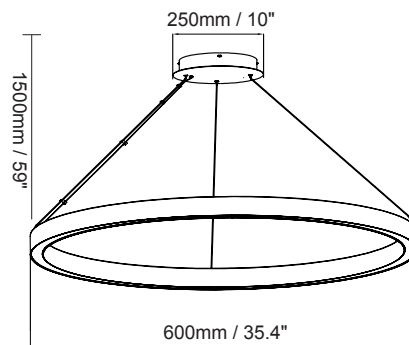

32W

Product Information

32W (Down 32W Acoustic)

Installation:	Suspended
Material:	Aluminum
Finish:	White
System power (W):	32
Fixture lumen output (lm):	2240
System efficiency (lm/W):	70

Packaging

New weight lamp (kg/lb):	3.3 / 7.28
Gross weight carton (kg/lb):	5.4 / 11.90
Master carton dimensions (mm/in):	690x690x160 / 27.17x27.17x6.3
Quantity per carton:	1

Code composition

Series	Model	Size	Mounting	Wattage-Lumens
DR Decorative	ROAC Ring Outer Acoustic	24 23.62" (600mm)	SP Suspended (standard) PM Pendant	32W-22.4L 32W-2240lm

CCT	CRI	Voltage	Dimming	Fixture Finish	Acoustic Fabric Finish	Accessories
30K 3000K	90 90+	UNV 120-277V	D 0-10V Dimming (Standard)	WH White (Standard)	NSAC-001 141	NSAC-022 119
35K 3500K					NSAC-002 122	NSAC-020 128
40K 4000K				BK Black	NSAC-003 120	NSAC-025 138
50K 5000K				SL Silver	NSAC-004 123	NSAC-031 108
					NSAC-005 107	NSAC-056 131
					NSAC-006 106	NSAC-024 117
					NSAC-007 145	NSAC-042 146
					NSAC-008 129	NSAC-043 115
					NSAC-009 140	NSAC-055 142
					NSAC-019 126	NSAC-028 110
					NSAC-011 135	NSAC-033 103
					NSAC-012 133	NSAC-034 102
					NSAC-013 111	NSAC-035 101
					NSAC-014 144	NSAC-036 105
					NSAC-021 130	NSAC-038 127
					NSAC-016 104	NSAC-039 143
					NSAC-017 147	NSAC-040 124
					NSAC-018 125	NSAC-057 132