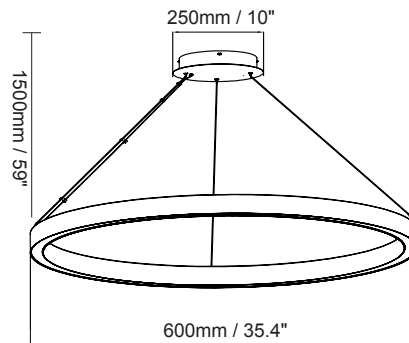

32W

Product Information

32W (Down 32W Acoustic)

Installation:	Suspended
Material:	Aluminum
Finish:	White
System power (W):	32
Fixture lumen output (lm):	2240
System efficiency (lm/W):	70

Packaging

New weight lamp (kg/lb):	3.3 / 7.28
Gross weight carton (kg/lb):	5.4 / 11.90
Master carton dimensions (mm/in):	690x690x160 / 27.17x27.17x6.3
Quantity per carton:	1

Code composition

Series	Model	Size	Mounting	Wattage-Lumens
DR Decorative	RIAC Ring Inner Acoustic	24 23.62" (600mm)	SP Suspended (standard)	32W-22.4L 32W-2240lm
			PM Pendant	

CCT	CRI	Voltage	Dimming	Fixture Finish	Acoustic Fabric Finish	Accessories
30K 3000K	90 90+	UNV 120-277V	D 0-10V Dimming (Standard)	WH White (Standard)	NSAC-001 141	NSAC-022 119
35K 3500K					NSAC-002 122	NSAC-020 128
40K 4000K				BK Black	NSAC-003 120	NSAC-025 138
50K 5000K				SL Silver	NSAC-004 123	NSAC-031 108
					NSAC-005 107	NSAC-056 131
					NSAC-006 106	NSAC-024 117
					NSAC-007 145	NSAC-042 146
					NSAC-008 129	NSAC-043 115
					NSAC-009 140	NSAC-055 142
					NSAC-019 126	NSAC-028 110
					NSAC-011 135	NSAC-033 103
					NSAC-012 133	NSAC-034 102
					NSAC-013 111	NSAC-035 101
					NSAC-014 144	NSAC-036 105
					NSAC-021 130	NSAC-038 127
					NSAC-016 104	NSAC-039 143
					NSAC-017 147	NSAC-040 124
					NSAC-018 125	NSAC-057 132