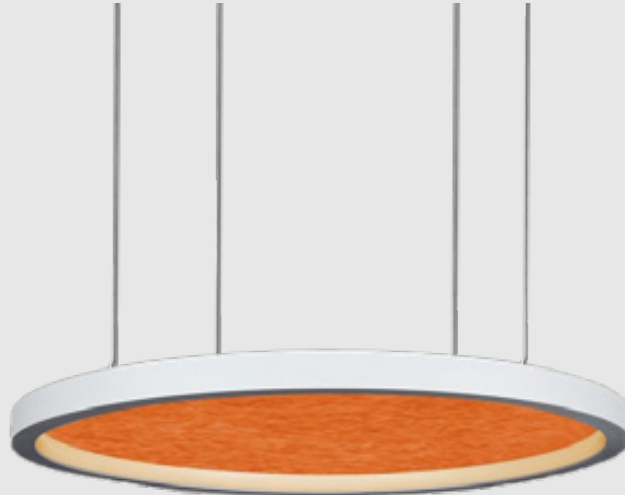

RING INNER ACOUSTIC SERIES

Description

The **LED Ring Inner** light comes with elegant circle design and with unique inside structure. Combining the elements of color, shape and light, Ring Inner Series is an extremely versatile lighting tool for a range of project. Available in four sizes of 24", 35", 47", 59" down side coming with even lighting distribution, center circle incorporated with acoustic panel, 36 acoustic felt colors for option to suit your project vibe.

Installation:	Suspended
Material:	Aluminum
Finish:	White
System power (W):	32
Fixture lumen output (lm):	2240
System efficiency (lm/W):	70

Packaging

New weight lamp (kg/lb):	3.3 / 7.28
Gross weight carton (kg/lb):	5.4 / 11.90
Master carton dimensions (mm/in):	690x690x160 / 27.17x27.17x6.3
Quantity per carton:	1

40W

Product Information

40W (Down 40W Acoustic)

Installation:	Suspended
Material:	Aluminum
Finish:	White
System power (W):	40
Fixture lumen output (lm):	2800
System efficiency (lm/W):	70

Packaging

New weight lamp (kg/lb):	4.8 / 10.56
Gross weight carton (kg/lb):	7.4 / 16.28
Master carton dimensions (mm/in):	990x990x160 / 38.98x38.98x6.3
Quantity per carton:	1

70W

Product Information

70W (Down 70W Acoustic)

Installation:	Suspended
Material:	Aluminum
Finish:	White
System power (W):	70
Fixture lumen output (lm):	4900
System efficiency (lm/W):	70

Packaging

New weight lamp (kg/lb):	6.5 / 14.30
Gross weight carton (kg/lb):	10.3 / 22.66
Master carton dimensions (mm/in):	1290x1290x160 / 50.79x50.79x6.3
Quantity per carton:	1