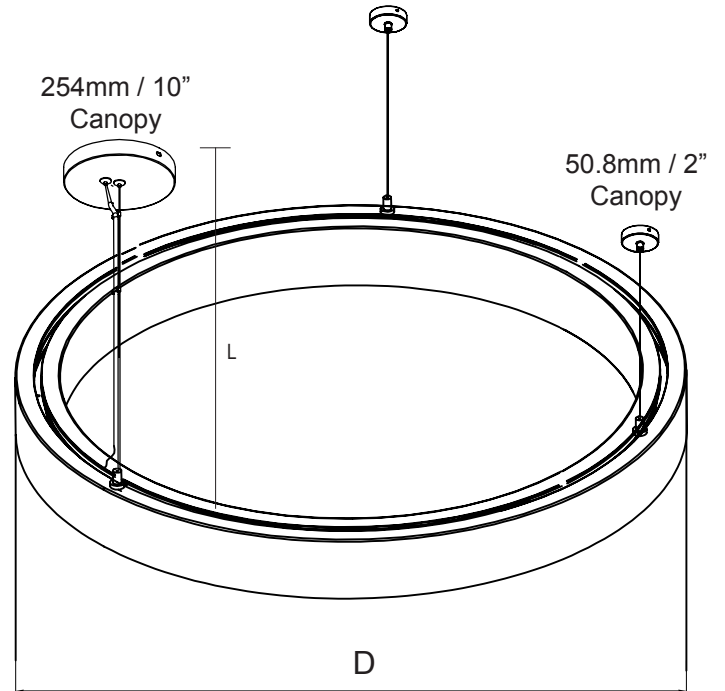

40W

Product Information

40W (Down 40W Acoustic)

Installation:	Suspended
Material:	Aluminum
Finish:	White
System power (W):	40
Fixture lumen output (lm):	2800
System efficiency (lm/W):	70

Packaging

New weight lamp (kg/lb):	4.8 / 10.56
Gross weight carton (kg/lb):	7.4 / 16.28
Master carton dimensions (mm/in):	990x990x160 / 38.98x38.98x6.3
Quantity per carton:	1

70W

Product Information

70W (Down 70W Acoustic)

Installation:	Suspended
Material:	Aluminum
Finish:	White
System power (W):	70
Fixture lumen output (lm):	4900
System efficiency (lm/W):	70

Packaging

New weight lamp (kg/lb):	6.5 / 14.30
Gross weight carton (kg/lb):	10.3 / 22.66
Master carton dimensions (mm/in):	1290x1290x160 / 50.79x50.79x6.3
Quantity per carton:	1

80W

Product Information

80W (Down 80W Acoustic)

Installation:	Suspended
Material:	Aluminum
Finish:	White
System power (W):	80
Fixture lumen output (lm):	5600
System efficiency (lm/W):	70

Packaging

New weight lamp (kg/lb):	7.2 / 15.84
Gross weight carton (kg/lb):	11.8 / 25.96
Master carton dimensions (mm/in):	1590x1590x160 / 62.6x62.6x6.3
Quantity per carton:	1

DIMENSIONS

Model No	Dimension		
	D	H	L
32W	23.6" / 600mm	10" / 250mm	59" / 1500mm
40W	35.4" / 900mm		
70W	47.2" / 1200mm		
80W	59.1" / 1500mm		