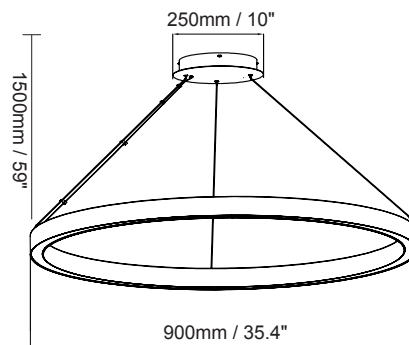

Installation:	Suspended
Material:	Aluminum
Finish:	White
System power (W):	32
Fixture lumen output (lm):	2240
System efficiency (lm/W):	70

Packaging

New weight lamp (kg/lb):	3.3 / 7.28
Gross weight carton (kg/lb):	5.4 / 11.90
Master carton dimensions (mm/in):	690x690x160 / 27.17x27.17x6.3
Quantity per carton:	1

40W

Product Information

40W (Down 40W Acoustic)

Installation:	Suspended
Material:	Aluminum
Finish:	White
System power (W):	40
Fixture lumen output (lm):	2800
System efficiency (lm/W):	70

Packaging

New weight lamp (kg/lb):	4.8 / 10.56
Gross weight carton (kg/lb):	7.4 / 16.28
Master carton dimensions (mm/in):	990x990x160 / 38.98x38.98x6.3
Quantity per carton:	1

80W

Product Information

80W (Down 80W Acoustic)

Installation:	Suspended
Material:	Aluminum
Finish:	White
System power (W):	80
Fixture lumen output (lm):	5600
System efficiency (lm/W):	70

Packaging

New weight lamp (kg/lb):	7.2 / 15.84
Gross weight carton (kg/lb):	11.8 / 25.96
Master carton dimensions (mm/in):	1590x1590x160 / 62.6x62.6x6.3
Quantity per carton:	1

DIMENSIONS

Model No	Dimension		
	D	H	L
32W	23.6" / 600mm	10" / 250mm	59" / 1500mm
40W	35.4" / 900mm		
70W	47.2" / 1200mm		
80W	59.1" / 1500mm		