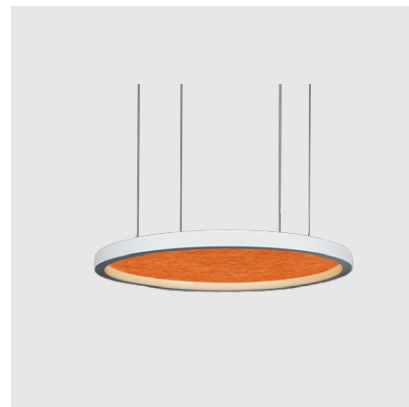

80W

Product Information

80W (Down 80W Acoustic)

Installation:	Suspended
Material:	Aluminum
Finish:	White
System power (W):	80
Fixture lumen output (lm):	5600
System efficiency (lm/W):	70

Packaging

New weight lamp (kg/lb):	7.2 / 15.84
Gross weight carton (kg/lb):	11.8 / 25.96
Master carton dimensions (mm/in):	1590x1590x160 / 62.6x62.6x6.3
Quantity per carton:	1

Code composition

Series	Model	Size	Mounting	Wattage-Lumens
DR Decorative	RIAC Ring Inner Acoustic	59 59.1" (1500mm)	SP Suspended (standard) PM Pendant	70W-56L 70W-5600lm

CCT	CRI	Voltage	Dimming	Fixture Finish	Acoustic Fabric Finish	Accessories
30K 3000K	90 90+	UNV 120-277V	D 0-10V Dimming (Standard)	WH White (Standard)	NSAC-001 141 NSAC-002 122 NSAC-003 120 NSAC-004 123 NSAC-005 107 NSAC-006 106 NSAC-007 145 NSAC-008 129 NSAC-009 140 NSAC-010 126 NSAC-011 135 NSAC-012 133 NSAC-013 111 NSAC-014 144 NSAC-021 130 NSAC-016 104 NSAC-017 147 NSAC-018 125	NSAC-022 119 NSAC-020 128 NSAC-025 138 NSAC-031 108 NSAC-056 131 NSAC-024 117 NSAC-042 146 NSAC-043 115 NSAC-055 142 NSAC-028 110 NSAC-033 103 NSAC-034 102 NSAC-035 101 NSAC-036 105 NSAC-038 127 NSAC-039 143 NSAC-040 124 NSAC-057 132
35K 3500K				BK Black		
40K 4000K				SL Silver		
50K 5000K