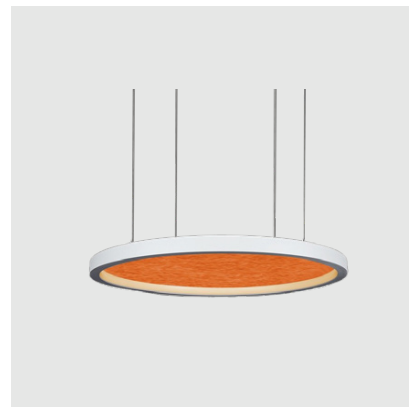

RING INNER ACOUSTIC SERIES

Description

The **LED Ring Inner** light comes with elegant circle design and with unique inside structure. Combining the elements of color, shape and light, Ring Inner Series is an extremely versatile lighting tool for a range of project. Available in four sizes of 24", 35", 47", 59" down side coming with even lighting distribution, center circle incorporated with acoustic panel, 36 acoustic felt colors for option to suit your project vibe.

Installation:	Suspended
Material:	Aluminum
Finish:	White
System power (W):	32
Fixture lumen output (lm):	2240
System efficiency (lm/W):	70

Packaging

New weight lamp (kg/lb):	3.3 / 7.28
Gross weight carton (kg/lb):	5.4 / 11.90
Master carton dimensions (mm/in):	690x690x160 / 27.17x27.17x6.3
Quantity per carton:	1

40W

Product Information

40W (Down 40W Acoustic)

Installation:	Suspended
Material:	Aluminum
Finish:	White
System power (W):	40
Fixture lumen output (lm):	2800
System efficiency (lm/W):	70

Packaging

New weight lamp (kg/lb):	4.8 / 10.56
Gross weight carton (kg/lb):	7.4 / 16.28
Master carton dimensions (mm/in):	990x990x160 / 38.98x38.98x6.3
Quantity per carton:	1

70W

Product Information

70W (Down 70W Acoustic)

Installation:	Suspended
Material:	Aluminum
Finish:	White
System power (W):	70
Fixture lumen output (lm):	4900
System efficiency (lm/W):	70

Packaging

New weight lamp (kg/lb):	6.5 / 14.30
Gross weight carton (kg/lb):	10.3 / 22.66
Master carton dimensions (mm/in):	1290x1290x160 / 50.79x50.79x6.3
Quantity per carton:	1