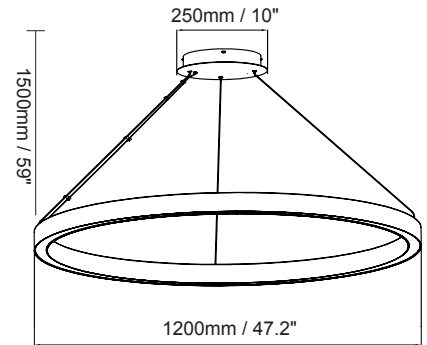

Installation:	Suspended
Material:	Aluminum
Finish:	White
System power (W):	32
Fixture lumen output (lm):	2240
System efficiency (lm/W):	70

Packaging

New weight lamp (kg/lb):	3.3 / 7.28
Gross weight carton (kg/lb):	5.4 / 11.90
Master carton dimensions (mm/in):	690x690x160 / 27.17x27.17x6.3
Quantity per carton:	1

40W

Product Information

40W (Down 40W Acoustic)

Installation:	Suspended
Material:	Aluminum
Finish:	White
System power (W):	40
Fixture lumen output (lm):	2800
System efficiency (lm/W):	70

Packaging

New weight lamp (kg/lb):	4.8 / 10.56
Gross weight carton (kg/lb):	7.4 / 16.28
Master carton dimensions (mm/in):	990x990x160 / 38.98x38.98x6.3
Quantity per carton:	1

70W

Product Information

70W (Down 70W Acoustic)

Installation:	Suspended
Material:	Aluminum
Finish:	White
System power (W):	70
Fixture lumen output (lm):	4900
System efficiency (lm/W):	70

Packaging

New weight lamp (kg/lb):	6.5 / 14.30
Gross weight carton (kg/lb):	10.3 / 22.66
Master carton dimensions (mm/in):	1290x1290x160 / 50.79x50.79x6.3
Quantity per carton:	1

DIMENSIONS

Model No	Dimension		
	D	H	L
32W	23.6" / 600mm	10" / 250mm	59" / 1500mm
40W	35.4" / 900mm		
70W	47.2" / 1200mm		
80W	59.1" / 1500mm		