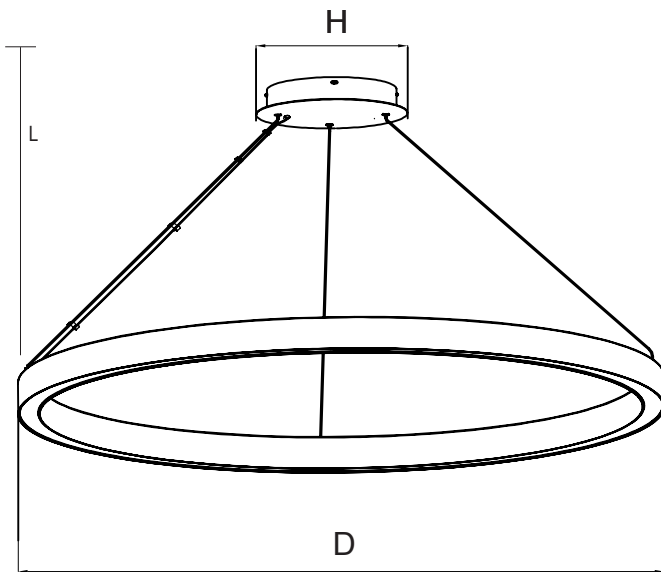

40W

Product Information

40W (Down 40W Acoustic)

Installation:	Suspended
Material:	Aluminum
Finish:	White
System power (W):	40
Fixture lumen output (lm):	2800
System efficiency (lm/W):	70

Packaging

New weight lamp (kg/lb):	4.8 / 10.56
Gross weight carton (kg/lb):	7.4 / 16.28
Master carton dimensions (mm/in):	990x990x160 / 38.98x38.98x6.3
Quantity per carton:	1

70W

Product Information

70W (Down 70W Acoustic)

Installation:	Suspended
Material:	Aluminum
Finish:	White
System power (W):	70
Fixture lumen output (lm):	4900
System efficiency (lm/W):	70

Packaging

New weight lamp (kg/lb):	6.5 / 14.30
Gross weight carton (kg/lb):	10.3 / 22.66
Master carton dimensions (mm/in):	1290x1290x160 / 50.79x50.79x6.3
Quantity per carton:	1

80W

Product Information

80W (Down 80W Acoustic)

Installation:	Suspended
Material:	Aluminum
Finish:	White
System power (W):	80
Fixture lumen output (lm):	5600
System efficiency (lm/W):	70

Packaging

New weight lamp (kg/lb):	7.2 / 15.84
Gross weight carton (kg/lb):	11.8 / 25.96
Master carton dimensions (mm/in):	1590x1590x160 / 62.6x62.6x6.3
Quantity per carton:	1

DIMENSIONS

Model No	Dimension		
	D	H	L
32W	23.6" / 600mm	10" / 250mm	59" / 1500mm
40W	35.4" / 900mm		
70W	47.2" / 1200mm		
80W	59.1" / 1500mm		