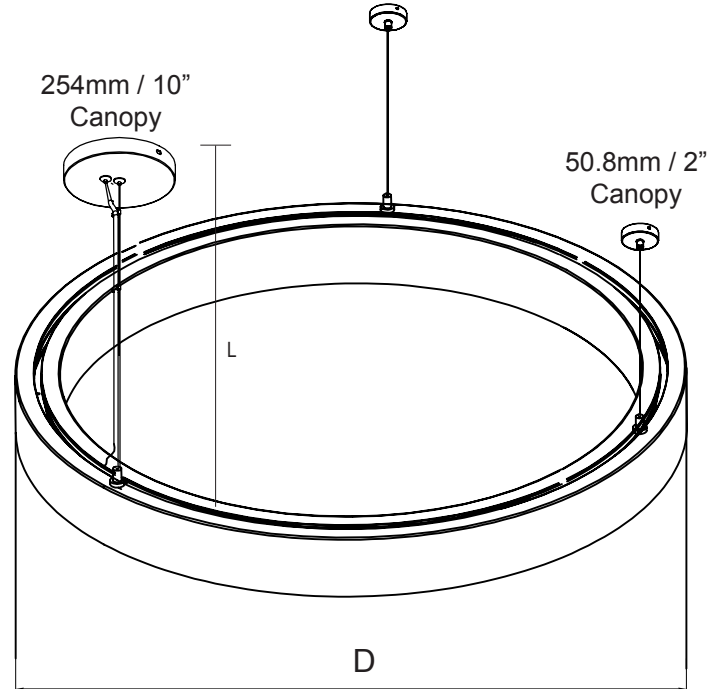

RING DOWN SERIES

120W

Product Information

120W

Installation:	Suspended
Material:	Aluminum
Finish:	White
System power (W):	120
Fixture lumen output (lm):	10200
System efficiency (lm/W):	85

Packaging

Net weight lamp (kg/lb):	12.0 / 26.46
Gross weight carton (kg/lb):	16.7 / 36.82
Master carton dimensions (mm/in):	1770x1358x140 / 69.69x53.46x5.51
Quantity per carton:	1

RING DOWN SERIES 400W

Product Information

400W

Installation:	Suspended
Material:	Aluminum
Finish:	White
System power (W):	400
Fixture lumen output (lm):	34000
System efficiency (lm/W):	85

Packaging

Net weight lamp (kg/lb):	27.3 / 60.19
Gross weight carton (kg/lb):	36.6 / 80.69
Master carton dimensions (mm/in):	2600x970x140 / 102.36x38.19x5.51
Quantity per carton:	1

Code composition

Series	Model	Size	Mounting	Wattage-Lumens
DR	Decorative RD	Ring Down 197 196.9" (5000mm)	SP Suspended (standard) CM Surface	400W-340L 400W-34000lm

CCT	CRI	Voltage	Dimming	Fixture Finish
30K 3000K	90 90+	UNV 120-277V	D 0-10V Dimming (Standard)	WH White (Standard)
35K 3500K				BK Black
40K 4000K				SL Silver
50K 5000K				

RING DOWN SERIES

DIMENSIONS

Model No	Dimension				
	Size(mm) D*W*H	Size(inch) D*W*H	D	H (Canopy)	L
40W	D600*32*38	D23.6"*1.3*1.5	23.6" / 600mm	10" / 250mm	59" / 1500mm
50W	D900*32*38	D35.4"*1.3*1.5	35.4" / 900mm		
80W	D1200*32*38	D47.2"*1.3*1.5	47.2" / 1200mm		
100W	D1500*32*38	D59.1"*1.3*1.5	59.1" / 1500mm		
120W	D2000*32*38	D78.7"*1.3*1.5	78.7" / 2000mm		
200W	D3000*32*38	D118.1"*1.3*1.5	118.1" / 3000mm		
400W	D5000*32*38	D196.9"*1.3*1.5	196.9" / 5000mm		