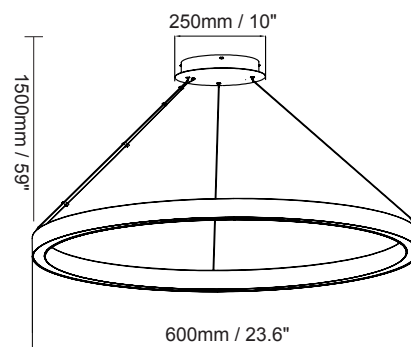

RING DOWN SERIES

40W

Product Information

40W

Installation:	Suspended
Material:	Aluminum
Finish:	White
System power (W):	40
Fixture lumen output (lm):	3400
System efficiency (lm/W):	85

Packaging

Net weight lamp (kg/lb):	4.1 / 9.04
Gross weight carton (kg/lb):	6.3 / 13.89
Master carton dimensions (mm/in):	690x690x160 / 27.17x27.17x6.30
Quantity per carton:	1

Code composition

Series	Model	Size	Mounting	Wattage-Lumens
DR	Decorative RD	Ring Down 24 24" (609.6mm)	SP Suspended (standard)	40W-34L 40W-3400lm
			CM Surface	

CCT	CRI	Voltage	Dimming	Fixture Finish	Accessories
30K 3000K	90 90+	UNV 120-277V	D 0-10V Dimming (Standard)	WH White (Standard)	
35K 3500K				BK Black	
40K 4000K				SL Silver	
50K 5000K