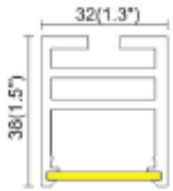

RING DOWN SERIES 200W

Product Information

200W

Installation:	Suspended
Material:	Aluminum
Finish:	White
System power (W):	200
Fixture lumen output (lm):	17000
System efficiency (lm/W):	85

Packaging

Net weight lamp (kg/lb):	17.3 / 38.14
Gross weight carton (kg/lb):	25.7 / 56.66
Master carton dimensions (mm/in):	1820x1420x140 / 71.65x55.91x5.51
Quantity per carton:	1

RING DOWN SERIES 400W

Product Information

400W

Installation:	Suspended
Material:	Aluminum
Finish:	White
System power (W):	400
Fixture lumen output (lm):	34000
System efficiency (lm/W):	85

Packaging

Net weight lamp (kg/lb):	27.3 / 60.19
Gross weight carton (kg/lb):	36.6 / 80.69
Master carton dimensions (mm/in):	2600x970x140 / 102.36x38.19x5.51
Quantity per carton:	1

Code composition

Series	Model	Size	Mounting	Wattage-Lumens
DR	Decorative RD	Ring Down 197 196.9" (5000mm)	SP Suspended (standard) CM Surface	400W-340L 400W-34000lm

CCT	CRI	Voltage	Dimming	Fixture Finish
30K 3000K	90 90+	UNV 120-277V	D 0-10V Dimming (Standard)	WH White (Standard)
35K 3500K				BK Black
40K 4000K				SL Silver
50K 5000K				

RING DOWN SERIES

DIMENSIONS

Model No	Dimension				
	Size(mm) D*W*H	Size(inch) D*W*H	D	H (Canopy)	L
40W	D600*32*38	D23.6"*1.3*1.5	23.6" / 600mm	10" / 250mm	59" / 1500mm
50W	D900*32*38	D35.4"*1.3*1.5	35.4" / 900mm		
80W	D1200*32*38	D47.2"*1.3*1.5	47.2" / 1200mm		
100W	D1500*32*38	D59.1"*1.3*1.5	59.1" / 1500mm		
120W	D2000*32*38	D78.7"*1.3*1.5	78.7" / 2000mm		
200W	D3000*32*38	D118.1"*1.3*1.5	118.1" / 3000mm		
400W	D5000*32*38	D196.9"*1.3*1.5	196.9" / 5000mm		