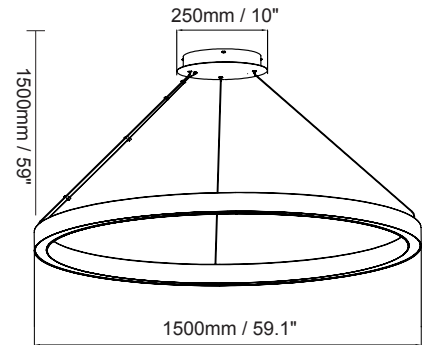

40W

Installation:	Suspended
Material:	Aluminum
Finish:	White
System power (W):	40
Fixture lumen output (lm):	3400
System efficiency (lm/W):	85

Packaging

Net weight lamp (kg/lb):	4.1 / 9.04
Gross weight carton (kg/lb):	6.3 / 13.89
Master carton dimensions (mm/in):	690x690x160 / 27.17x27.17x6.30
Quantity per carton:	1

RING DOWN SERIES 50W

Product Information

50W

Installation:	Suspended
Material:	Aluminum
Finish:	White
System power (W):	50
Fixture lumen output (lm):	4250
System efficiency (lm/W):	85

Packaging

Net weight lamp (kg/lb):	5.4 / 11.91
Gross weight carton (kg/lb):	8.8 / 19.40
Master carton dimensions (mm/in):	990x990x160 / 38.97x38.97x6.30
Quantity per carton:	1

RING DOWN SERIES

80W

Product Information

80W

Installation:	Suspended
Material:	Aluminum
Finish:	White
System power (W):	80
Fixture lumen output (lm):	6800
System efficiency (lm/W):	85

Packaging

Net weight lamp (kg/lb):	7.0 / 15.43
Gross weight carton (kg/lb):	11.1 / 24.47
Master carton dimensions (mm/in):	1290x1290x160 / 50.79x50.79x 6.30
Quantity per carton:	1

RING DOWN SERIES 100W

Product Information

100W

Installation:	Suspended
Material:	Aluminum
Finish:	White
System power (W):	100
Fixture lumen output (lm):	8500
System efficiency (lm/W):	85

Packaging

Net weight lamp (kg/lb):	8.3 / 18.30
Gross weight carton (kg/lb):	12.2 / 26.90
Master carton dimensions (mm/in):	1590x1590x160 / 62.60x62.60x6.30
Quantity per carton:	1