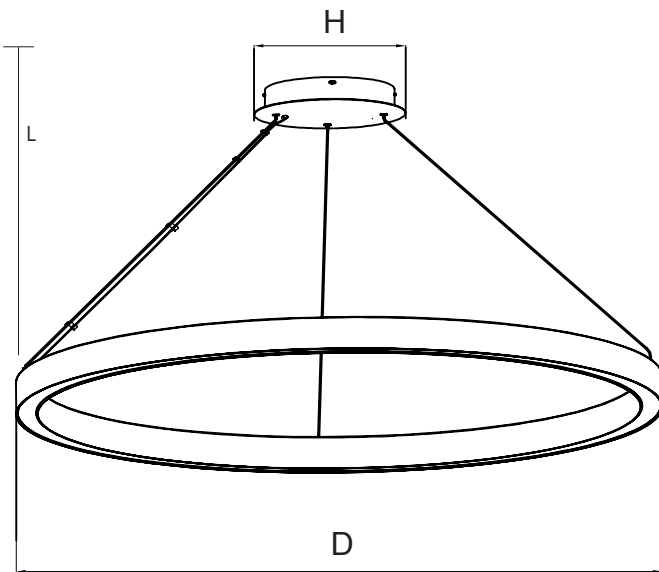

RING DOWN SERIES 50W

Product Information

50W

Installation:	Suspended
Material:	Aluminum
Finish:	White
System power (W):	50
Fixture lumen output (lm):	4250
System efficiency (lm/W):	85

Packaging

Net weight lamp (kg/lb):	5.4 / 11.91
Gross weight carton (kg/lb):	8.8 / 19.40
Master carton dimensions (mm/in):	990x990x160 / 38.97x38.97x6.30
Quantity per carton:	1

RING DOWN SERIES 400W

Product Information

400W

Installation:	Suspended
Material:	Aluminum
Finish:	White
System power (W):	400
Fixture lumen output (lm):	34000
System efficiency (lm/W):	85

Packaging

Net weight lamp (kg/lb):	27.3 / 60.19
Gross weight carton (kg/lb):	36.6 / 80.69
Master carton dimensions (mm/in):	2600x970x140 / 102.36x38.19x5.51
Quantity per carton:	1

Code composition

Series	Model	Size	Mounting	Wattage-Lumens
DR	Decorative RD	Ring Down 197 196.9" (5000mm)	SP Suspended (standard) CM Surface	400W-340L 400W-34000lm

CCT	CRI	Voltage	Dimming	Fixture Finish
30K 3000K	90 90+	UNV 120-277V	D 0-10V Dimming (Standard)	WH White (Standard)
35K 3500K				BK Black
40K 4000K				SL Silver
50K 5000K				

RING DOWN SERIES

DIMENSIONS

Model No	Dimension				
	Size(mm) D*W*H	Size(inch) D*W*H	D	H (Canopy)	L
40W	D600*32*38	D23.6"*1.3*1.5	23.6" / 600mm	10" / 250mm	59" / 1500mm
50W	D900*32*38	D35.4"*1.3*1.5	35.4" / 900mm		
80W	D1200*32*38	D47.2"*1.3*1.5	47.2" / 1200mm		
100W	D1500*32*38	D59.1"*1.3*1.5	59.1" / 1500mm		
120W	D2000*32*38	D78.7"*1.3*1.5	78.7" / 2000mm		
200W	D3000*32*38	D118.1"*1.3*1.5	118.1" / 3000mm		
400W	D5000*32*38	D196.9"*1.3*1.5	196.9" / 5000mm		