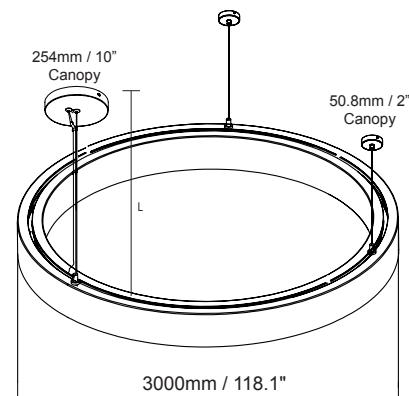

Code composition

Series	Model	Size	Mounting	Wattage-Lumens
DR	Decorative RD	Ring Down 118 118.1" (3000mm)	SP Suspended (standard) CM Surface	200W-170L 200W-17000lm