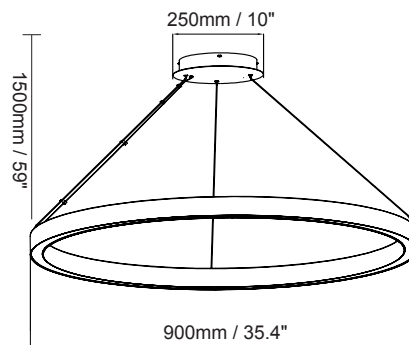

40W

Installation:	Suspended
Material:	Aluminum
Finish:	White
System power (W):	40
Fixture lumen output (lm):	3400
System efficiency (lm/W):	85

Packaging

Net weight lamp (kg/lb):	4.1 / 9.04
Gross weight carton (kg/lb):	6.3 / 13.89
Master carton dimensions (mm/in):	690x690x160 / 27.17x27.17x6.30
Quantity per carton:	1

RING DOWN SERIES 50W

Product Information

50W

Installation:	Suspended
Material:	Aluminum
Finish:	White
System power (W):	50
Fixture lumen output (lm):	4250
System efficiency (lm/W):	85

Packaging

Net weight lamp (kg/lb):	5.4 / 11.91
Gross weight carton (kg/lb):	8.8 / 19.40
Master carton dimensions (mm/in):	990x990x160 / 38.97x38.97x6.30
Quantity per carton:	1

RING DOWN SERIES

80W

Product Information

80W

Installation:	Suspended
Material:	Aluminum
Finish:	White
System power (W):	80
Fixture lumen output (lm):	6800
System efficiency (lm/W):	85

Packaging

Net weight lamp (kg/lb):	7.0 / 15.43
Gross weight carton (kg/lb):	11.1 / 24.47
Master carton dimensions (mm/in):	1290x1290x160 / 50.79x50.79x 6.30
Quantity per carton:	1

RING DOWN SERIES

DIMENSIONS

Model No	Dimension				
	Size(mm) D*W*H	Size(inch) D*W*H	D	H (Canopy)	L
40W	D600*32*38	D23.6"*1.3*1.5	23.6" / 600mm	10" / 250mm	59" / 1500mm
50W	D900*32*38	D35.4"*1.3*1.5	35.4" / 900mm		
80W	D1200*32*38	D47.2"*1.3*1.5	47.2" / 1200mm		
100W	D1500*32*38	D59.1"*1.3*1.5	59.1" / 1500mm		
120W	D2000*32*38	D78.7"*1.3*1.5	78.7" / 2000mm		
200W	D3000*32*38	D118.1"*1.3*1.5	118.1" / 3000mm		
400W	D5000*32*38	D196.9"*1.3*1.5	196.9" / 5000mm		