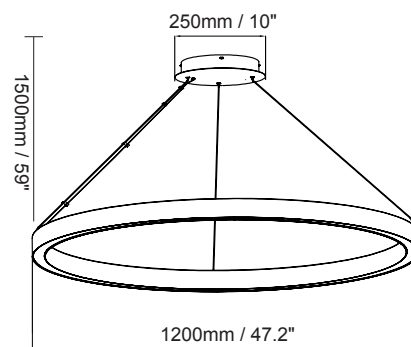

40W

Installation:	Suspended
Material:	Aluminum
Finish:	White
System power (W):	40
Fixture lumen output (lm):	3400
System efficiency (lm/W):	85

Packaging

Net weight lamp (kg/lb):	4.1 / 9.04
Gross weight carton (kg/lb):	6.3 / 13.89
Master carton dimensions (mm/in):	690x690x160 / 27.17x27.17x6.30
Quantity per carton:	1

RING DOWN SERIES 50W

Product Information

50W

Installation:	Suspended
Material:	Aluminum
Finish:	White
System power (W):	50
Fixture lumen output (lm):	4250
System efficiency (lm/W):	85

Packaging

Net weight lamp (kg/lb):	5.4 / 11.91
Gross weight carton (kg/lb):	8.8 / 19.40
Master carton dimensions (mm/in):	990x990x160 / 38.97x38.97x6.30
Quantity per carton:	1

RING DOWN SERIES

80W

Product Information

80W

Installation:	Suspended
Material:	Aluminum
Finish:	White
System power (W):	80
Fixture lumen output (lm):	6800
System efficiency (lm/W):	85

Packaging

Net weight lamp (kg/lb):	7.0 / 15.43
Gross weight carton (kg/lb):	11.1 / 24.47
Master carton dimensions (mm/in):	1290x1290x160 / 50.79x50.79x 6.30
Quantity per carton:	1

RING DOWN SERIES

DIMENSIONS

Model No	Dimension				
	Size(mm) D*W*H	Size(inch) D*W*H	D	H (Canopy)	L
40W	D600*32*38	D23.6"*1.3*1.5	23.6" / 600mm	10" / 250mm	59" / 1500mm
50W	D900*32*38	D35.4"*1.3*1.5	35.4" / 900mm		
80W	D1200*32*38	D47.2"*1.3*1.5	47.2" / 1200mm		
100W	D1500*32*38	D59.1"*1.3*1.5	59.1" / 1500mm		
120W	D2000*32*38	D78.7"*1.3*1.5	78.7" / 2000mm		
200W	D3000*32*38	D118.1"*1.3*1.5	118.1" / 3000mm		
400W	D5000*32*38	D196.9"*1.3*1.5	196.9" / 5000mm		