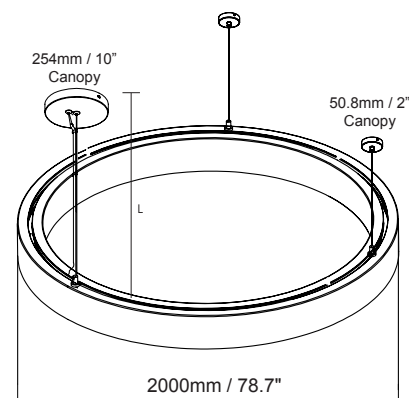

Code composition

Series	Model	Size	Mounting	Wattage-Lumens
DR	Decorative RD	Ring Down 79 79" (2000mm)	SP Suspended (standard) CM Surface	120W-102L 120W-10200lm