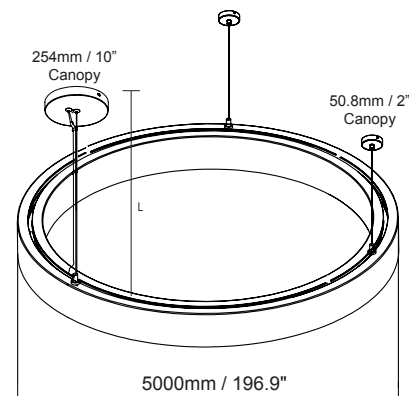

Code composition

Series	Model	Size	Mounting	Wattage-Lumens
DR	Decorative RD	Ring Down 197 196.9" (5000mm)	SP Suspended (standard) CM Surface	400W-340L 400W-34000lm