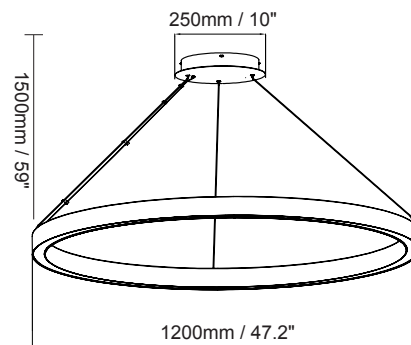

40W (Down 40W Acoustic)

Installation:	Suspended
Material:	Aluminum
Finish:	White
System power (W):	40
Fixture lumen output (lm):	3400
System efficiency (lm/W):	85

Packaging

Net weight lamp (kg/lb):	4.1 / 9.04
Gross weight carton (kg/lb):	6.3 / 13.89
Master carton dimensions (mm/in):	690x690x160 / 27.17x27.17x6.30
Quantity per carton:	1

50W

Product Information

50W (Down 50W Acoustic)

Installation:	Suspended
Material:	Aluminum
Finish:	White
System power (W):	50
Fixture lumen output (lm):	4250
System efficiency (lm/W):	85

Packaging

Net weight lamp (kg/lb):	5.4 / 11.91
Gross weight carton (kg/lb):	8.8 / 19.40
Master carton dimensions (mm/in):	990x990x160 / 38.97x38.97x6.30
Quantity per carton:	1

80W

Product Information

80W (Down 80W Acoustic)

Installation:	Suspended
Material:	Aluminum
Finish:	White
System power (W):	80
Fixture lumen output (lm):	6800
System efficiency (lm/W):	85

Packaging

Net weight lamp (kg/lb):	7.0 / 15.43
Gross weight carton (kg/lb):	11.1 / 24.47
Master carton dimensions (mm/in):	1290x1290x160 / 50.79x50.79x 6.30
Quantity per carton:	1

DIMENSIONS

Model No	Dimension				
	Size(mm) D*W*H	Size(inch) D*W*H	D	H (Canopy)	L
40W	D600*32*38	D23.6"*1.3*1.5	23.6" / 600mm	10" / 250mm	59" / 1500mm
50W	D900*32*38	D35.4"*1.3*1.5	35.4" / 900mm		
80W	D1200*32*38	D47.2"*1.3*1.5	47.2" / 1200mm		
100W	D1500*32*38	D59.1"*1.3*1.5	59.1" / 1500mm		