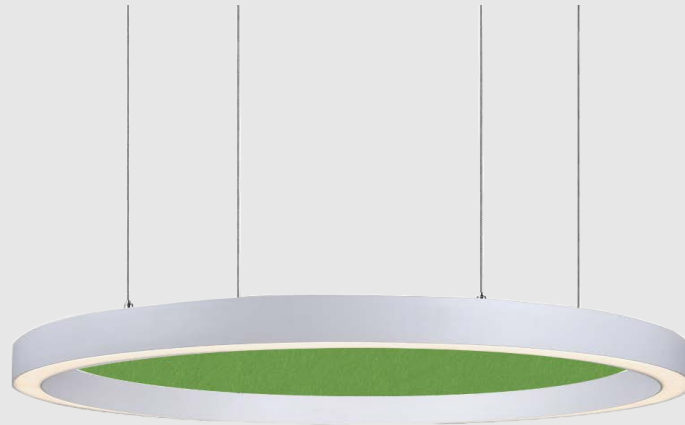

RING DOWN ACOUSTIC SERIES

Description

Combining the elements of color, shape and light, Ring Down Series is an extremely versatile lighting tool for a range of project. Available in four sizes of 24", 35", 47", 59" down side coming with even lighting distribution, center circle incorporated with acoustic panel, 36 acoustic felt colors for option to suit your project vibe.

40W (Down 40W Acoustic)

Installation:	Suspended
Material:	Aluminum
Finish:	White
System power (W):	40
Fixture lumen output (lm):	3400
System efficiency (lm/W):	85

Packaging

Net weight lamp (kg/lb):	4.1 / 9.04
Gross weight carton (kg/lb):	6.3 / 13.89
Master carton dimensions (mm/in):	690x690x160 / 27.17x27.17x6.30
Quantity per carton:	1

50W

Product Information

50W (Down 50W Acoustic)

Installation:	Suspended
Material:	Aluminum
Finish:	White
System power (W):	50
Fixture lumen output (lm):	4250
System efficiency (lm/W):	85

Packaging

Net weight lamp (kg/lb):	5.4 / 11.91
Gross weight carton (kg/lb):	8.8 / 19.40
Master carton dimensions (mm/in):	990x990x160 / 38.97x38.97x6.30
Quantity per carton:	1

80W

Product Information

80W (Down 80W Acoustic)

Installation:	Suspended
Material:	Aluminum
Finish:	White
System power (W):	80
Fixture lumen output (lm):	6800
System efficiency (lm/W):	85

Packaging

Net weight lamp (kg/lb):	7.0 / 15.43
Gross weight carton (kg/lb):	11.1 / 24.47
Master carton dimensions (mm/in):	1290x1290x160 / 50.79x50.79x 6.30
Quantity per carton:	1