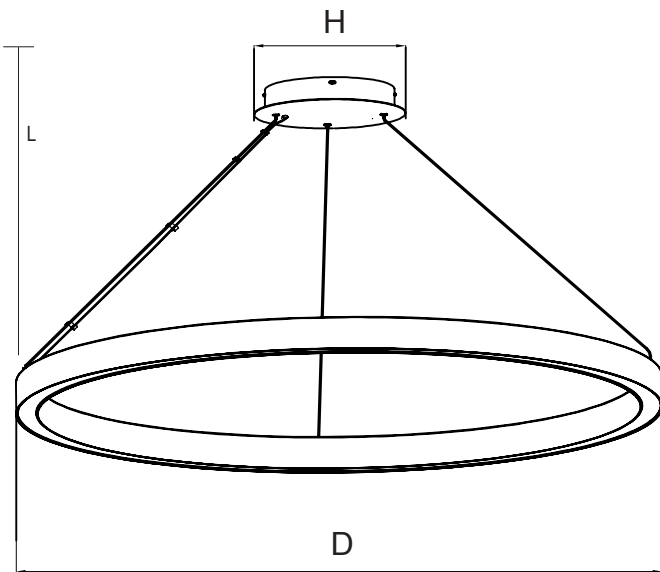

50W

Product Information

50W (Down 50W Acoustic)

Installation:	Suspended
Material:	Aluminum
Finish:	White
System power (W):	50
Fixture lumen output (lm):	4250
System efficiency (lm/W):	85

Packaging

Net weight lamp (kg/lb):	5.4 / 11.91
Gross weight carton (kg/lb):	8.8 / 19.40
Master carton dimensions (mm/in):	990x990x160 / 38.97x38.97x6.30
Quantity per carton:	1

80W

Product Information

80W (Down 80W Acoustic)

Installation:	Suspended
Material:	Aluminum
Finish:	White
System power (W):	80
Fixture lumen output (lm):	6800
System efficiency (lm/W):	85

Packaging

Net weight lamp (kg/lb):	7.0 / 15.43
Gross weight carton (kg/lb):	11.1 / 24.47
Master carton dimensions (mm/in):	1290x1290x160 / 50.79x50.79x 6.30
Quantity per carton:	1

100W

Product Information

100W (Down 100W Acoustic)

Installation:	Suspended
Material:	Aluminum
Finish:	White
System power (W):	100
Fixture lumen output (lm):	8500
System efficiency (lm/W):	85

Packaging

Net weight lamp (kg/lb):	8.3 / 18.30
Gross weight carton (kg/lb):	12.2 / 26.90
Master carton dimensions (mm/in):	1590x1590x160 / 62.60x62.60x6.30
Quantity per carton:	1

DIMENSIONS

Model No	Dimension				
	Size(mm) D*W*H	Size(inch) D*W*H	D	H (Canopy)	L
40W	D600*32*38	D23.6"*1.3*1.5	23.6" / 600mm	10" / 250mm	59" / 1500mm
50W	D900*32*38	D35.4"*1.3*1.5	35.4" / 900mm		
80W	D1200*32*38	D47.2"*1.3*1.5	47.2" / 1200mm		
100W	D1500*32*38	D59.1"*1.3*1.5	59.1" / 1500mm		