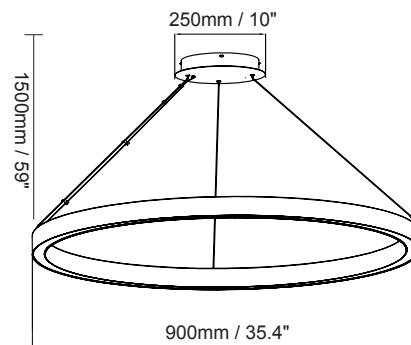

40W (Down 40W Acoustic)

Installation:	Suspended
Material:	Aluminum
Finish:	White
System power (W):	40
Fixture lumen output (lm):	3400
System efficiency (lm/W):	85

Packaging

Net weight lamp (kg/lb):	4.1 / 9.04
Gross weight carton (kg/lb):	6.3 / 13.89
Master carton dimensions (mm/in):	690x690x160 / 27.17x27.17x6.30
Quantity per carton:	1

50W

Product Information

50W (Down 50W Acoustic)

Installation:	Suspended
Material:	Aluminum
Finish:	White
System power (W):	50
Fixture lumen output (lm):	4250
System efficiency (lm/W):	85

Packaging

Net weight lamp (kg/lb):	5.4 / 11.91
Gross weight carton (kg/lb):	8.8 / 19.40
Master carton dimensions (mm/in):	990x990x160 / 38.97x38.97x6.30
Quantity per carton:	1

80W

Product Information

80W (Down 80W Acoustic)

Installation:	Suspended
Material:	Aluminum
Finish:	White
System power (W):	80
Fixture lumen output (lm):	6800
System efficiency (lm/W):	85

Packaging

Net weight lamp (kg/lb):	7.0 / 15.43
Gross weight carton (kg/lb):	11.1 / 24.47
Master carton dimensions (mm/in):	1290x1290x160 / 50.79x50.79x 6.30
Quantity per carton:	1

DIMENSIONS

Model No	Dimension				
	Size(mm) D*W*H	Size(inch) D*W*H	D	H (Canopy)	L
40W	D600*32*38	D23.6"*1.3*1.5	23.6" / 600mm	10" / 250mm	59" / 1500mm
50W	D900*32*38	D35.4"*1.3*1.5	35.4" / 900mm		
80W	D1200*32*38	D47.2"*1.3*1.5	47.2" / 1200mm		
100W	D1500*32*38	D59.1"*1.3*1.5	59.1" / 1500mm		