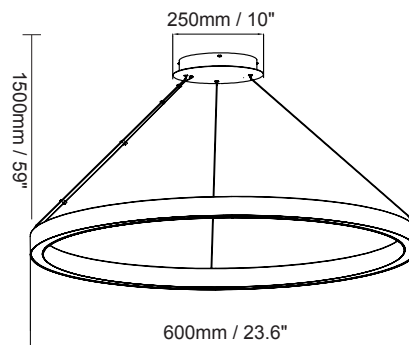

40W

Product Information

40W (Down 40W Acoustic)

Installation:	Suspended
Material:	Aluminum
Finish:	White
System power (W):	40
Fixture lumen output (lm):	3400
System efficiency (lm/W):	85

Packaging

Net weight lamp (kg/lb):	4.1 / 9.04
Gross weight carton (kg/lb):	6.3 / 13.89
Master carton dimensions (mm/in):	690x690x160 / 27.17x27.17x6.30
Quantity per carton:	1

Code composition

Series	Model	Size	Mounting	Wattage-Lumens
DR Decorative	RDAC Ring Down Acoustic	24 24" (600mm)	SP Suspended (standard) CM Surface	40W-34L 40W-3400lm

CCT	CRI	Voltage	Dimming	Fixture Finish	Acoustic Fabric Finish	Accessories
30K 3000K	90 90+	UNV 120-277V	D 0-10V Dimming (Standard)	WH White (Standard)	NSAC-001 141	NSAC-022 119
35K 3500K					NSAC-002 122	NSAC-020 128
40K 4000K				BK Black	NSAC-003 120	NSAC-025 138
50K 5000K				SL Silver	NSAC-004 123	NSAC-031 108
					NSAC-005 107	NSAC-056 131
					NSAC-006 106	NSAC-024 117
					NSAC-007 145	NSAC-042 146
					NSAC-008 129	NSAC-043 115
					NSAC-009 140	NSAC-055 142
					NSAC-019 126	NSAC-028 110
					NSAC-011 135	NSAC-033 103
					NSAC-012 133	NSAC-034 102
					NSAC-013 111	NSAC-035 101
					NSAC-014 144	NSAC-036 105
					NSAC-021 130	NSAC-038 127
					NSAC-016 104	NSAC-039 143
					NSAC-017 147	NSAC-040 124
					NSAC-018 125	NSAC-057 132