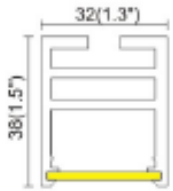

50W

Product Information

50W (Down 50W Acoustic)

Installation:	Suspended
Material:	Aluminum
Finish:	White
System power (W):	50
Fixture lumen output (lm):	4250
System efficiency (lm/W):	85

Packaging

Net weight lamp (kg/lb):	5.4 / 11.91
Gross weight carton (kg/lb):	8.8 / 19.40
Master carton dimensions (mm/in):	990x990x160 / 38.97x38.97x6.30
Quantity per carton:	1

80W

Product Information

80W (Down 80W Acoustic)

Installation:	Suspended
Material:	Aluminum
Finish:	White
System power (W):	80
Fixture lumen output (lm):	6800
System efficiency (lm/W):	85

Packaging

Net weight lamp (kg/lb):	7.0 / 15.43
Gross weight carton (kg/lb):	11.1 / 24.47
Master carton dimensions (mm/in):	1290x1290x160 / 50.79x50.79x 6.30
Quantity per carton:	1

100W

Product Information

100W (Down 100W Acoustic)

Installation:	Suspended
Material:	Aluminum
Finish:	White
System power (W):	100
Fixture lumen output (lm):	8500
System efficiency (lm/W):	85

Packaging

Net weight lamp (kg/lb):	8.3 / 18.30
Gross weight carton (kg/lb):	12.2 / 26.90
Master carton dimensions (mm/in):	1590x1590x160 / 62.60x62.60x6.30
Quantity per carton:	1

DIMENSIONS

Model No	Dimension				
	Size(mm) D*W*H	Size(inch) D*W*H	D	H (Canopy)	L
40W	D600*32*38	D23.6"*1.3*1.5	23.6" / 600mm	10" / 250mm	59" / 1500mm
50W	D900*32*38	D35.4"*1.3*1.5	35.4" / 900mm		
80W	D1200*32*38	D47.2"*1.3*1.5	47.2" / 1200mm		
100W	D1500*32*38	D59.1"*1.3*1.5	59.1" / 1500mm		