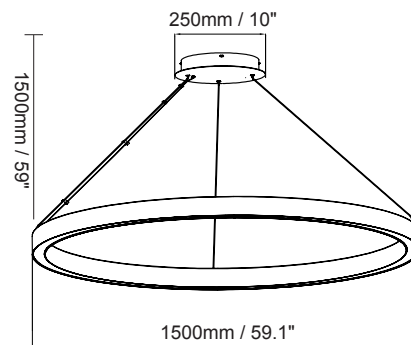

100W

Product Information

100W (Down 100W Acoustic)

Installation:	Suspended
Material:	Aluminum
Finish:	White
System power (W):	100
Fixture lumen output (lm):	8500
System efficiency (lm/W):	85

Packaging

Net weight lamp (kg/lb):	8.3 / 18.30
Gross weight carton (kg/lb):	12.2 / 26.90
Master carton dimensions (mm/in):	1590x1590x160 / 62.60x62.60x6.30
Quantity per carton:	1

Code composition

Series	Model	Size	Mounting	Wattage-Lumens
DR Decorative	RDAC Ring Down Acoustic	59 59" (1500mm)	SP Suspended (standard) CM Surface	100W-85L 100W-8500lm

CCT	CRI	Voltage	Dimming	Fixture Finish	Acoustic Fabric Finish	Accessories
30K 3000K	90 90+	UNV 120-277V	D 0-10V Dimming (Standard)	WH White (Standard)	NSAC-001 141	NSAC-022 119
35K 3500K				BK Black	NSAC-002 122	NSAC-020 128
40K 4000K				SL Silver	NSAC-003 120	NSAC-025 138
50K 5000K					NSAC-004 123	NSAC-031 108
					NSAC-005 107	NSAC-056 131
					NSAC-006 106	NSAC-024 117
					NSAC-007 145	NSAC-042 146
					NSAC-008 129	NSAC-043 115
					NSAC-009 140	NSAC-055 142
					NSAC-019 126	NSAC-028 110
					NSAC-011 135	NSAC-033 103
					NSAC-012 133	NSAC-034 102
					NSAC-013 111	NSAC-035 101
					NSAC-014 144	NSAC-036 105
					NSAC-021 130	NSAC-038 127
					NSAC-016 104	NSAC-039 143
					NSAC-017 147	NSAC-040 124
					NSAC-018 125	NSAC-057 132