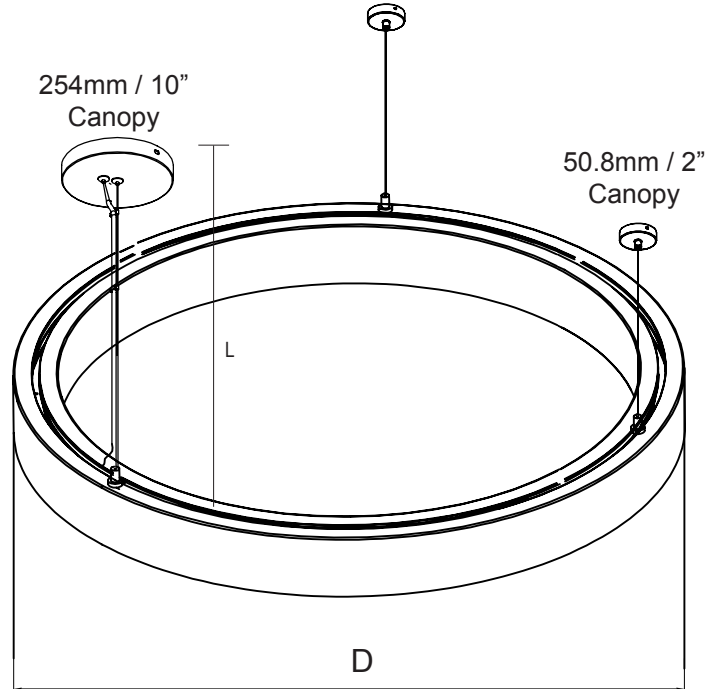

50W

Product Information

50W (Down 50W Acoustic)

Installation:	Suspended
Material:	Aluminum
Finish:	White
System power (W):	50
Fixture lumen output (lm):	4250
System efficiency (lm/W):	85

Packaging

Net weight lamp (kg/lb):	5.4 / 11.91
Gross weight carton (kg/lb):	8.8 / 19.40
Master carton dimensions (mm/in):	990x990x160 / 38.97x38.97x6.30
Quantity per carton:	1

80W

Product Information

80W (Down 80W Acoustic)

Installation:	Suspended
Material:	Aluminum
Finish:	White
System power (W):	80
Fixture lumen output (lm):	6800
System efficiency (lm/W):	85

Packaging

Net weight lamp (kg/lb):	7.0 / 15.43
Gross weight carton (kg/lb):	11.1 / 24.47
Master carton dimensions (mm/in):	1290x1290x160 / 50.79x50.79x 6.30
Quantity per carton:	1

100W

Product Information

100W (Down 100W Acoustic)

Installation:	Suspended
Material:	Aluminum
Finish:	White
System power (W):	100
Fixture lumen output (lm):	8500
System efficiency (lm/W):	85

Packaging

Net weight lamp (kg/lb):	8.3 / 18.30
Gross weight carton (kg/lb):	12.2 / 26.90
Master carton dimensions (mm/in):	1590x1590x160 / 62.60x62.60x6.30
Quantity per carton:	1

DIMENSIONS

Model No	Dimension				
	Size(mm) D*W*H	Size(inch) D*W*H	D	H (Canopy)	L
40W	D600*32*38	D23.6"*1.3*1.5	23.6" / 600mm	10" / 250mm	59" / 1500mm
50W	D900*32*38	D35.4"*1.3*1.5	35.4" / 900mm		
80W	D1200*32*38	D47.2"*1.3*1.5	47.2" / 1200mm		
100W	D1500*32*38	D59.1"*1.3*1.5	59.1" / 1500mm		