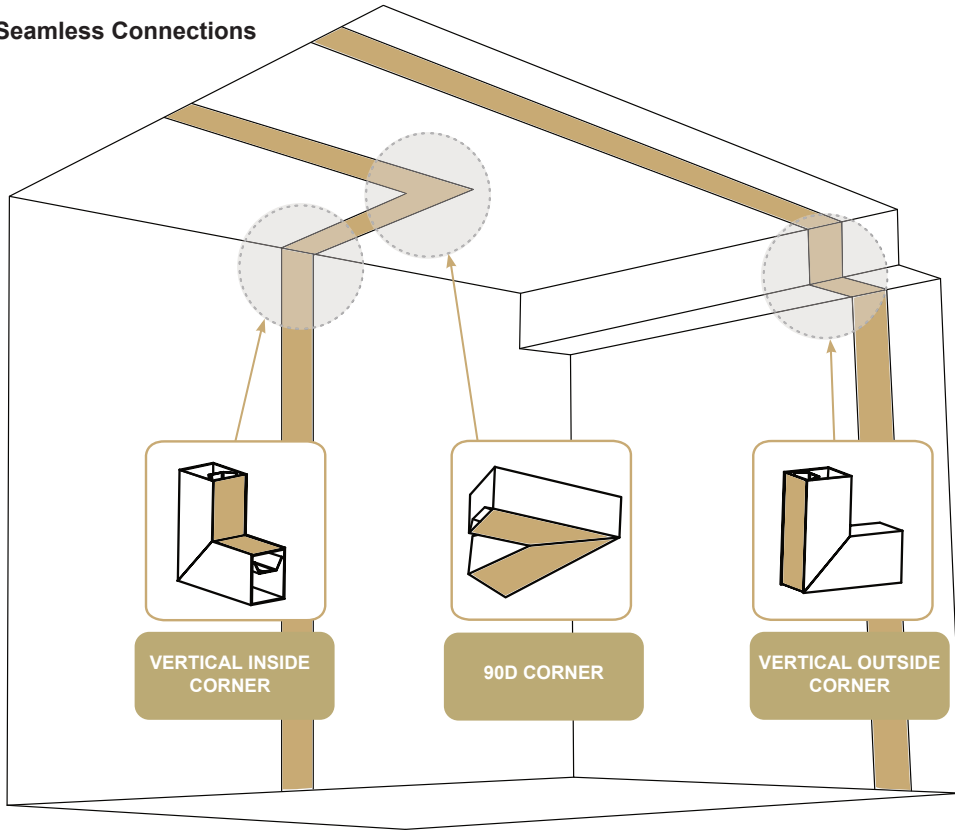

Standard colours are black and white.

Seamless, continuous run connections. All connectors are lit (down only).

It can create a functional yet relaxing atmosphere and provide an even wash of light within a space. Low profile design optimizes shipping, storage, and handling. Available in two different luminous ways with Down (100%) and Up/Down (30%/70%).

### Mounting Options

Recessed (trim and trimless), suspended, wall and surface mounting options available. Continuous run connectors are included.

The 5' canopy kit is included in Suspended Mount, with colour that matches the fixture.

### Innovative Applications

### Can be used as a bed light

Seamless Connections

**CONNECTORS**

Y Connector

X Connector

T Connector