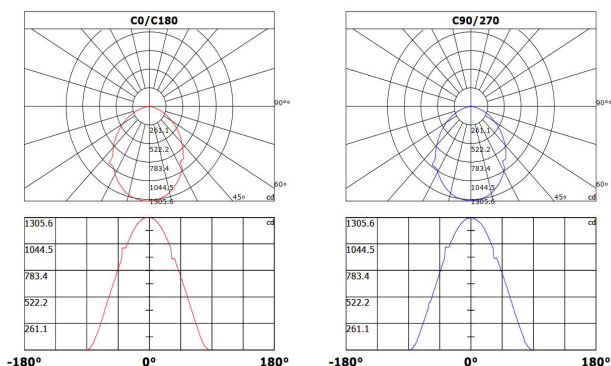

The Rainbow Up & Down can be suspended or surface mounted. 40% Up & 60% Down light distribution.

Certifications and Warranty

ETL listed with 5 year warranty

RAINBOW UP & DOWN SERIES 80W

Product Information	80W (Down 50W / Up 30W)
Installation:	Suspended / Surface
Material:	Aluminum
Finish:	White / Black
System power (W):	80
Fixture lumen output (lm):	6800 (4250 / 2550)
System efficiency (lm/W):	85

Packaging	
New weight lamp (kg/lb):	9.1 / 20.06
Gross weight carton (kg/lb):	10.9 / 24.03
Master carton dimensions (mm/in):	690 x 690 x 250 / 27.17 x 27.17 x 9.84
Quantity per carton:	1

Code composition

Series	Model	Size	Mounting	Wattage-Lumens
DR Decorative	RWUD Rainbow Up & Down	24 23.6" (600mm)	SP Suspended (standard) CM Surface	80W-68L 80W-6800lm

CCT	CRI	Voltage	Dimming	Finish - Exterior	Finish - Interior
30K 3000K	90 90+	UNV 120-277V	D 0-10V Dimming (Standard)	WH White	WH White
40K 4000K				BK Black	BK Black
50K 5000K					

Beam Angle:100.30°(50%Imax)

RAINBOW UP & DOWN SERIES

120W

Product Information

120W (Down 72W / Up 48W)

Installation:	Suspended / Surface
Material:	Aluminum
Finish:	White / Black
System power (W):	120
Fixture lumen output (lm):	10200 (6120 / 4080)
System efficiency (lm/W):	85