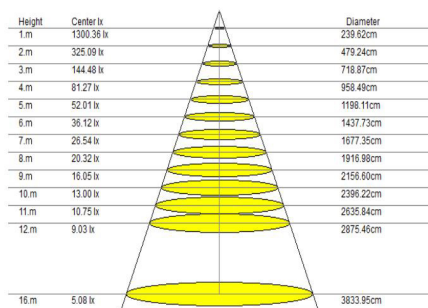

Code composition

Series	Model	Size	Mounting	Wattage-Lumens
DR Decorative	RWUD Rainbow Up & Down	35 35.4" (900mm)	SP Suspended (standard) CM Surface	120W-102L 120W-10200lm

CCT	CRI	Voltage	Dimming	Finish - Exterior	Finish - Interior
30K 3000K	90 90+	UNV 120-277V	D 0-10V Dimming (Standard)	WH White	WH White
40K 4000K				BK Black	BK Black
50K 5000K					

Beam Angle:100.30°(50%Imax)