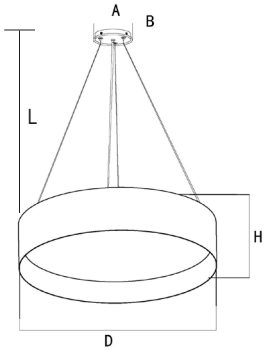

Packaging

New weight lamp (kg/lb):	19.1 / 42.11
Gross weight carton (kg/lb):	23.9 / 52.69
Master carton dimensions (mm/in):	1320 x 1320 x 280 / 51.97 x 51.97 x 11.02
Quantity per carton:	1

Code composition

Series	Model	Size	Mounting	Wattage-Lumens
DR Decorative	RWUD Rainbow Up & Down	47 47.2" (1200mm)	SP Suspended (standard)	220W-187L 220W-18700lm

CCT	CRI	Voltage	Dimming	Finish - Exterior	Finish - Interior
30K 3000K	90 90+	UNV 120-277V	D 0-10V Dimming (Standard)	WH White	WH White
40K 4000K				BK Black	BK Black
50K 5000K					

Beam Angle:100.30°(50%Imax)

Dimensions

SP - Suspension Mount (Standard)

Model No	Dimension				
	D	H	A	B	L
80W	23.6" / 600mm	5.5" / 140mm	10.0" / 250mm	1.38" / 35mm	59" / 1500mm
120W	35.4" / 900mm		13.8" / 350mm		
220W	47.2" / 1200mm		17.7" / 450mm		

CM - Surface Mount

Model No	Dimension	
	D	H
80W	23.6" / 600mm	6.9" / 175mm
120W	35.4" / 900mm	
150W	47.2" / 1200mm	