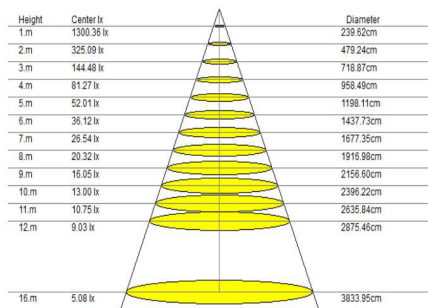

Code composition

Series	Model	Size	Mounting	Wattage-Lumens
DR Decorative	RWUD Rainbow Up & Down	47 47.2" (1200mm)	SP Suspended (standard)	220W-187L 220W-18700lm

CCT	CRI	Voltage	Dimming	Finish - Exterior	Finish - Interior
30K 3000K	90 90+	UNV 120-277V	D 0-10V Dimming (Standard)	WH White	WH White
40K 4000K				BK Black	BK Black
50K 5000K					

Beam Angle:100.30°(50%Imax)