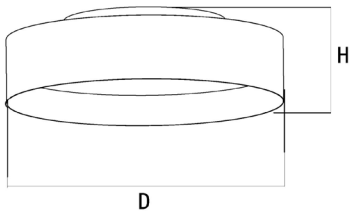

CM - Surface Mount

Model No	Dimension	
	D	H
80W	23.6" / 600mm	6.9" / 175mm
120W	35.4" / 900mm	
150W	47.2" / 1200mm