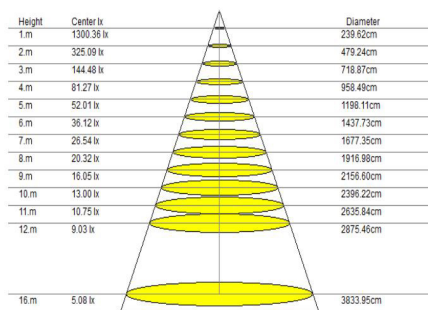

Code composition

Series	Model	Size	Mounting	Wattage-Lumens
DR Decorative	RWUD Rainbow Up & Down	47 47.2" (1200mm)	CM Surface	150W-127.5L 150W-12750lm

CCT	CRI	Voltage	Dimming	Finish - Exterior	Finish - Interior
30K 3000K	90 90+	UNV 120-277V	D 0-10V Dimming (Standard)	WH White	WH White
40K 4000K				BK Black	BK Black
50K 5000K					

Beam Angle:100.30°(50%Imax)