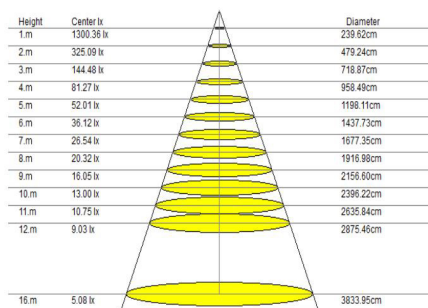

The Rainbow Up & Down can be suspended or surface mounted. 40% Up & 60% Down light distribution.

Certifications and Warranty

ETL listed with 5 year warranty

RAINBOW UP & DOWN SERIES 80W

Product Information	80W (Down 50W / Up 30W)
Installation:	Suspended / Surface
Material:	Aluminum
Finish:	White / Black
System power (W):	80
Fixture lumen output (lm):	6800 (4250 / 2550)
System efficiency (lm/W):	85

Packaging	
New weight lamp (kg/lb):	9.1 / 20.06
Gross weight carton (kg/lb):	10.9 / 24.03
Master carton dimensions (mm/in):	690 x 690 x 250 / 27.17 x 27.17 x 9.84
Quantity per carton:	1

Code composition

Series	Model	Size	Mounting	Wattage-Lumens
DR Decorative	RWUD Rainbow Up & Down	24 23.6" (600mm)	SP Suspended (standard) CM Surface	80W-68L 80W-6800lm

CCT	CRI	Voltage	Dimming	Finish - Exterior	Finish - Interior
30K 3000K	90 90+	UNV 120-277V	D 0-10V Dimming (Standard)	WH White	WH White
40K 4000K				BK Black	BK Black
50K 5000K					

Packaging

New weight lamp (kg/lb):	13 / 28.66
Gross weight carton (kg/lb):	16.4 / 36.16
Master carton dimensions (mm/in):	1020 x 1020 x 280 / 40.16 x 40.16 x 11.02
Quantity per carton:	1

Code composition