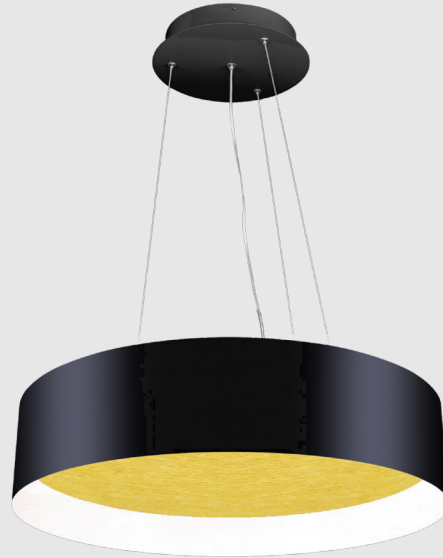

RAINBOW UP & DOWN ACOUSTIC SERIES

Description

Combining the elements of color, shape and light, Rainbow Series is an extremely versatile lighting tool for a range of project. Available in three sizes of 24", 35", 47", up side coming with even lighting distribution, down side incorporated with acoustic panel. It's perfectly having two colors integrated into one fixture, inside bevel and outside frame is available in different color combinations, plus 38 acoustic felt colors for option to suit your project vibe.

Long lifespan: 50,000 hours.

Thin & light design achieves high performance.

Electrical Specifications

Wattage: 20W / 40W (Up Light), Down with Acoustic Fabric

CCT: 3000K / 4000K / 5000K

Efficacy: 85 LM/W

CRI: >90Ra

Certifications and Warranty

ETL listed with 5 year warranty

Mounting options

Customizable Colours

20W

Product Information	20W (Down Acoustic / Up 20W)
Installation:	Suspended
Material:	Aluminum
Finish:	White
System power (W):	20
Fixture lumen output (lm):	1700
System efficiency (lm/W):	85

40W

Product Information **40W (Down Acoustic / Up 40W)**

Installation:	Suspended
Material:	Aluminum
Finish:	White
System power (W):	40
Fixture lumen output (lm):	3400
System efficiency (lm/W):	85

Packaging **35.4"/900mm** **47.2"/1200mm**