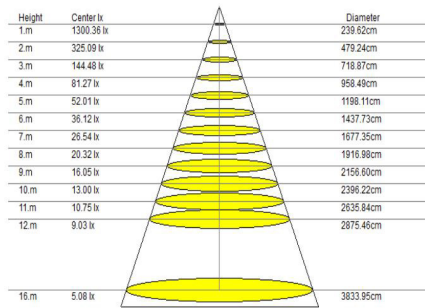

Beam Angle:100.30°(50%Imax)