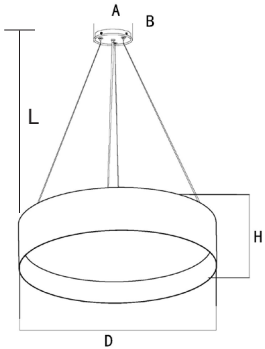

40W

Product Information **40W (Down Acoustic / Up 40W)**

Installation:	Suspended
Material:	Aluminum
Finish:	White
System power (W):	40
Fixture lumen output (lm):	3400
System efficiency (lm/W):	85

Packaging **35.4"/900mm** **47.2"/1200mm**

New weight lamp (kg/lb):	13 / 28.66	19.1 / 42.11
Gross weight carton (kg/lb):	16.4 / 36.16	23.9 / 52.69
Master carton dimensions (mm/in):	1020 x 1020 x 280 / 40.16 x 40.16 x 11.02	1320 x 1320 x 280 / 51.97 x 51.97 x 11.02
Quantity per carton:	1	1

Beam Angle:100.30°(50%Imax)

- NSAC-004 123
- NSAC-005 107
- NSAC-006 106
- NSAC-007 145
- NSAC-008 129
- NSAC-009 140
- NSAC-010 146
- NSAC-011 135
- NSAC-012 133
- NSAC-013 111
- NSAC-014 144
- NSAC-015 105
- NSAC-016 104
- NSAC-017 147
- NSAC-018 125
- NSAC-031 108
- NSAC-056 131
- NSAC-024 117
- NSAC-042 146
- NSAC-043 115
- NSAC-055 142
- NSAC-028 110
- NSAC-033 103
- NSAC-034 102
- NSAC-035 101
- NSAC-036 105
- NSAC-038 127
- NSAC-039 143
- NSAC-040 124
- NSAC-057 132

Dimensions

SP - Suspension Mount (Standard)

Acoustic

Model No	Dimension				
	D	H	A	B	L
20W	23.6" / 600mm	5.5" / 140mm	10.0" / 250mm	1.38" / 35mm	59" / 1500mm
40W	35.4" / 900mm		13.8" / 350mm		
40W	47.2" / 1200mm				