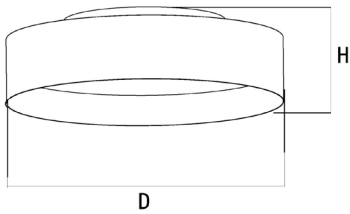

Beam Angle:100.30°(50%Imax)

- NSAC-004 123
- NSAC-005 107
- NSAC-006 106
- NSAC-007 145
- NSAC-008 129
- NSAC-009 140
- NSAC-010 146
- NSAC-011 135
- NSAC-012 133
- NSAC-013 111
- NSAC-014 144
- NSAC-015 105
- NSAC-016 104
- NSAC-017 147
- NSAC-018 125
- NSAC-031 108
- NSAC-056 131
- NSAC-024 117
- NSAC-042 146
- NSAC-043 115
- NSAC-055 142
- NSAC-028 110
- NSAC-033 103
- NSAC-034 102
- NSAC-035 101
- NSAC-036 105
- NSAC-038 127
- NSAC-039 143
- NSAC-040 124
- NSAC-057 132

Dimensions

SP - Suspension Mount (Standard)

Acoustic

Model No	Dimension				
	D	H	A	B	L
20W	23.6" / 600mm	5.5" / 140mm	10.0" / 250mm	1.38" / 35mm	59" / 1500mm
40W	35.4" / 900mm		13.8" / 350mm		
40W	47.2" / 1200mm				

CM - Surface Mount

Model No	Dimension	
	D	H
20W	23.6" / 600mm	6.9" / 175mm
40W	35.4" / 900mm	
40W	47.2" / 1200mm	