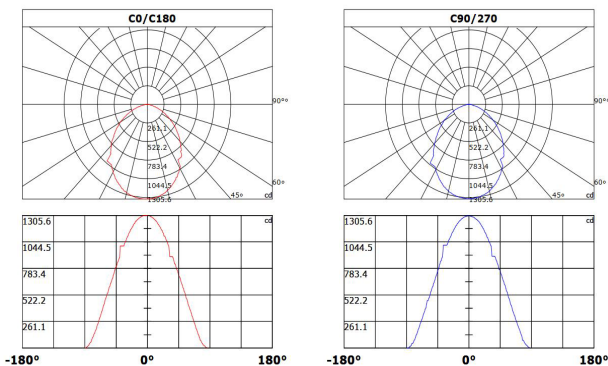

Beam Angle:100.30°(50%Imax)

- NSAC-004 123 NSAC-031 108
- NSAC-005 107 NSAC-056 131
- NSAC-006 106 NSAC-024 117
- NSAC-007 145 NSAC-042 146
- NSAC-008 129 NSAC-043 115
- NSAC-009 140 NSAC-055 142
- NSAC-019 126 NSAC-028 110
- NSAC-011 135 NSAC-033 103
- NSAC-012 133 NSAC-034 102
- NSAC-013 111 NSAC-035 101
- NSAC-014 144 NSAC-036 105
- NSAC-021 130 NSAC-038 127
- NSAC-016 104 NSAC-039 143
- NSAC-017 147 NSAC-040 124
- NSAC-018 125 NSAC-057 132