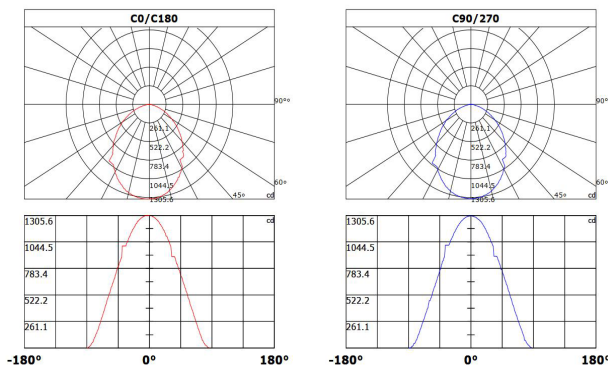

Beam Angle:100.30°(50%Imax)

- NSAC-004 123
- NSAC-005 107
- NSAC-006 106
- NSAC-007 145
- NSAC-008 129
- NSAC-009 140
- NSAC-010 146
- NSAC-011 135
- NSAC-012 133
- NSAC-013 111
- NSAC-014 144
- NSAC-015 105
- NSAC-016 104
- NSAC-017 147
- NSAC-018 125
- NSAC-031 108
- NSAC-056 131
- NSAC-024 117
- NSAC-042 146
- NSAC-043 115
- NSAC-055 142
- NSAC-028 110
- NSAC-033 103
- NSAC-034 102
- NSAC-035 101
- NSAC-036 105
- NSAC-038 127
- NSAC-039 143
- NSAC-040 124
- NSAC-057 132