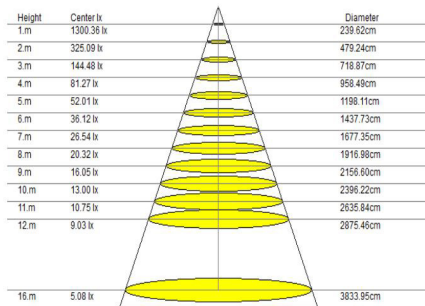

Beam Angle:100.30°(50%Imax)