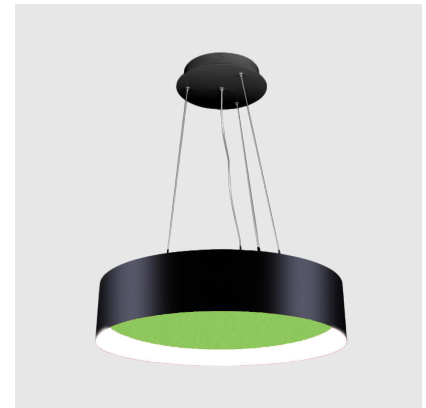

RAINBOW UP & DOWN ACOUSTIC SERIES

Description

Combining the elements of color, shape and light, Rainbow Series is an extremely versatile lighting tool for a range of project. Available in three sizes of 24", 35", 47", up side coming with even lighting distribution, down side incorporated with acoustic panel. It's perfectly having two colors integrated into one fixture, inside bevel and outside frame is available in different color combinations, plus 38 acoustic felt colors for option to suit your project vibe.

Operating Temperature: -20 ~ 40° C / -4 ~ 104°F

Available Voltages: 120-277VAC (UNV)

0-10V Dimming Standard

LM80

Includes 1500mm / 59" electrical cable

Acoustic Colour Options

Mounting Options

The Rainbow Acoustic can be suspended or surface mounted. Up light and Down is Fabric.

Certifications and Warranty

ETL listed with 5 year warranty

Mounting options

Customizable Colours

20W

Product Information	20W (Down Acoustic / Up 20W)
Installation:	Suspended
Material:	Aluminum
Finish:	White
System power (W):	20
Fixture lumen output (lm):	1700
System efficiency (lm/W):	85

40W

Product Information **40W (Down Acoustic / Up 40W)**

Installation:	Suspended
Material:	Aluminum
Finish:	White
System power (W):	40
Fixture lumen output (lm):	3400
System efficiency (lm/W):	85

Packaging **35.4"/900mm** **47.2"/1200mm**