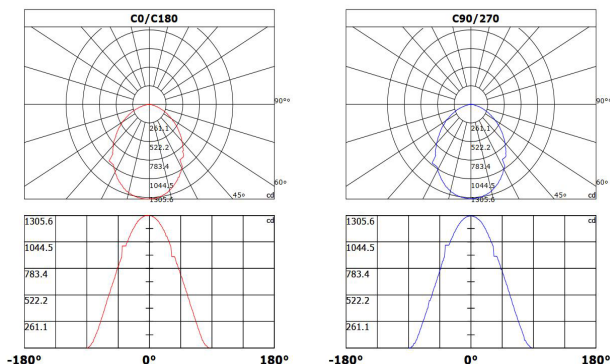

Certifications and Warranty

ETL listed with 5 year warranty

RAINBOW DOWN SERIES 40W

Product Information

40W

Installation:	Suspended
Material:	Aluminum
Finish:	White
System power (W):	40
Fixture lumen output (lm):	3400
System efficiency (lm/W):	85

Packaging

New weight lamp (kg/lb):	9.1 / 20.06
Gross weight carton (kg/lb):	10.9 / 24.03
Master carton dimensions (mm/in):	690 x 690 x 250 / 27.17 x 27.17 x 9.84
Quantity per carton:	1

Code composition

Series	Model	Size	Mounting	Wattage-Lumens
DR Decorative	RWD Rainbow Down	24 23.6" (600mm)	SP Suspended (standard) CM Surface	40W-34L 40W-3400lm

RAINBOW DOWN SERIES 90W

Product Information

90W

Installation:	Suspended
Material:	Aluminum
Finish:	White
System power (W):	90
Fixture lumen output (lm):	7650
System efficiency (lm/W):	85

Packaging

New weight lamp (kg/lb):	13 / 28.66
Gross weight carton (kg/lb):	16.4 / 36.16
Master carton dimensions (mm/in):	1020 x 1020 x 280 / 40.16 x 40.16 x 11.02
Quantity per carton:	1