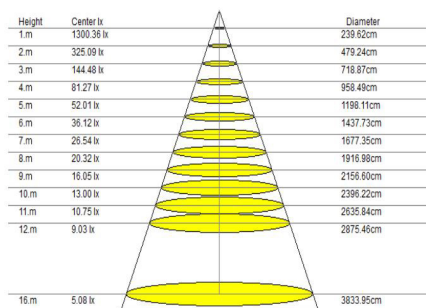

Code composition

Series	Model	Size	Mounting	Wattage-Lumens
DR Decorative	RWD Rainbow Down	47 47.2" (1200mm)	SP Suspended	180W-153L 180W-15300lm

CCT	CRI	Voltage	Dimming	Finish - Exterior	Finish - Interior	Accessories
30K 3000K	90 90+	UNV 120-277V	D 0-10V Dimming (Standard)	WH White	WH White	
40K 4000K				BK Black	BK Black	
50K 5000K						

Beam Angle:100.30°(50%Imax)