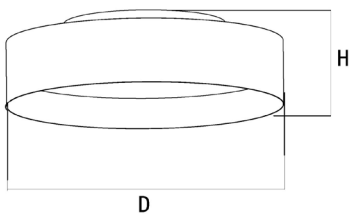

CM - Surface Mount

Model No	Dimension	
	D	H
40W	23.6" / 600mm	6.9" / 175mm
90W	35.4" / 900mm	
150W	47.2" / 1200mm