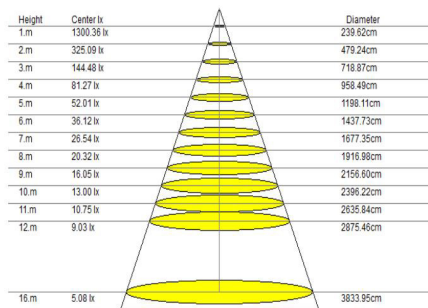

Code composition

Series	Model	Size	Mounting	Wattage-Lumens
DR Decorative	RWD Rainbow Down	24 23.6" (600mm)	SP Suspended (standard) CM Surface	40W-34L 40W-3400lm

CCT	CRI	Voltage	Dimming	Finish - Exterior	Finish - Interior	Accessories
30K 3000K	90 90+	UNV 120-277V	D 0-10V Dimming (Standard)	WH White	WH White	
40K 4000K				BK Black	BK Black	
50K 5000K						

Beam Angle:100.30°(50%Imax)