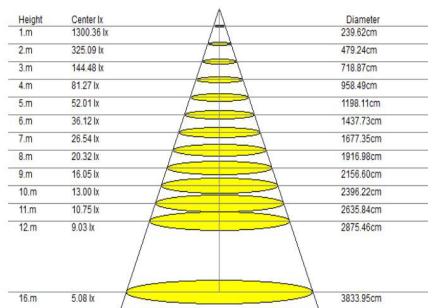

Code composition

Series	Model	Size	Mounting	Wattage-Lumens
DR Decorative	RWD Rainbow Down	47 47.2" (1200mm)	CM Surface	150W-127.5L 150W-12750lm

CCT	CRI	Voltage	Dimming	Finish - Exterior	Finish - Interior	Accessories
30K 3000K	90 90+	UNV 120-277V	D 0-10V Dimming (Standard)	WH White	WH White	
40K 4000K				BK Black	BK Black	
50K 5000K						

Beam Angle:100.30°(50%Imax)