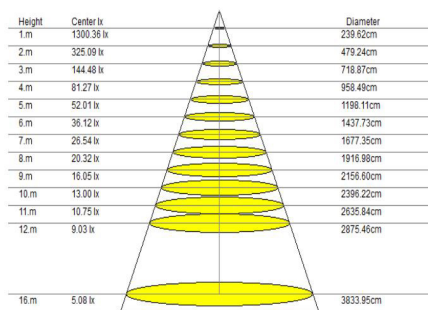

Packaging

New weight lamp (kg/lb):	9.1 / 20.06
Gross weight carton (kg/lb):	10.9 / 24.03
Master carton dimensions (mm/in):	690 x 690 x 250 / 27.17 x 27.17 x 9.84
Quantity per carton:	1

Code composition

Series	Model	Size	Mounting	Wattage-Lumens
DR Decorative	RWD Rainbow Down	24 23.6" (600mm)	SP Suspended (standard) CM Surface	40W-34L 40W-3400lm

RAINBOW DOWN SERIES 90W

Product Information

90W

Installation:	Suspended
Material:	Aluminum
Finish:	White
System power (W):	90
Fixture lumen output (lm):	7650
System efficiency (lm/W):	85

Packaging

New weight lamp (kg/lb):	13 / 28.66
Gross weight carton (kg/lb):	16.4 / 36.16
Master carton dimensions (mm/in):	1020 x 1020 x 280 / 40.16 x 40.16 x 11.02
Quantity per carton:	1

Code composition

Series	Model	Size	Mounting	Wattage-Lumens
DR Decorative	RWD Rainbow Down	35 35.4" (900mm)	SP Suspended (standard) CM Surface	90W-76.5L 90W-7650lm

CCT	CRI	Voltage	Dimming	Finish - Exterior	Finish - Interior	Accessories
30K 3000K	90 90+	UNV 120-277V	D 0-10V Dimming (Standard)	WH White	WH White	
40K 4000K				BK Black	BK Black	
50K 5000K						

Packaging

New weight lamp (kg/lb):	19.1 / 42.11
Gross weight carton (kg/lb):	23.9 / 52.69
Master carton dimensions (mm/in):	1320 x 1320 x 280 / 51.97 x 51.97 x 11.02
Quantity per carton:	1

Code composition