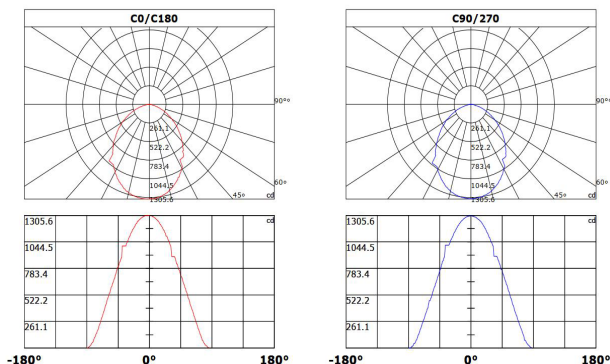

Beam Angle:100.30°(50%Imax)