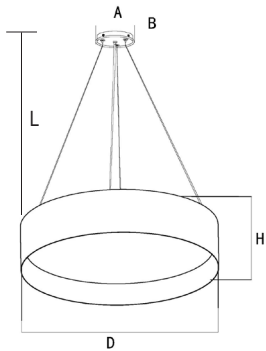

RAINBOW DOWN SERIES 90W

Product Information

90W

Installation:	Suspended
Material:	Aluminum
Finish:	White
System power (W):	90
Fixture lumen output (lm):	7650
System efficiency (lm/W):	85

Packaging

New weight lamp (kg/lb):	13 / 28.66
Gross weight carton (kg/lb):	16.4 / 36.16
Master carton dimensions (mm/in):	1020 x 1020 x 280 / 40.16 x 40.16 x 11.02
Quantity per carton:	1

Beam Angle:100.30°(50%Imax)

RAINBOW DOWN SERIES 180W

Product Information

180W

Installation:	Suspended
Material:	Aluminum
Finish:	White
System power (W):	180
Fixture lumen output (lm):	15300
System efficiency (lm/W):	85

Beam Angle:100.30°(50%Imax)

RAINBOW DOWN SERIES

Dimensions

SP - Suspension Mount (Standard)

Model No	Dimension				
	D	H	A	B	L
40W	23.6" / 600mm	5.5" / 140mm	10.0" / 250mm	1.38" / 35mm	59" / 1500mm
90W	35.4" / 900mm		13.8" / 350mm		
180W	47.2" / 1200mm				

CM - Surface Mount

Model No	Dimension	
	D	H
40W	23.6" / 600mm	6.9" / 175mm
90W	35.4" / 900mm	
150W	47.2" / 1200mm	