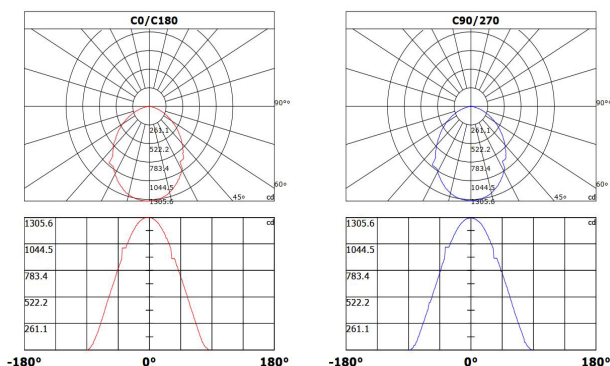

Beam Angle:100.30°(50%Imax)