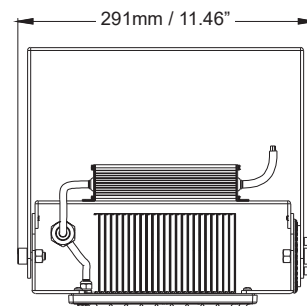

DLC, cETL listed, and CE with 6 year warranty

Module rotatable 90°

Arc bracket rotatable 360°

POOLSIDER FOR POOLS AND NATATORIUMS

Product Information

60W

Installation:	Surface
Material:	Steel
Finish:	Grey
System power (W):	60W
Fixture lumen output (lm):	10200
System efficiency (lm/W):	170
LED driver:	Meanwell XLG - 1pc (UNV), Inventronics - 1pc (HV)
LED engine:	Philip Lumileds 5050, CREE 3535 for 10D ONLY

Packaging

New weight lamp (kg/lb):	2.4 / 5.29
Gross weight carton (kg/lb):	16.3 / 35.94
Master carton dimensions (mm/in):	710 x 350 x 340 / 27.95 x 13.78 x 13.39
Quantity per carton:	4

Code composition

Series	Model	Mounting	Wattage-Lumens	Beam Angles
FL	Flood Light	PS	60W-102L	10D 10°
		YK	Yoke Mount (Standard)	30D 30°
		PM	Pendant Mount	60D 60°
		CAB	Cross Arm Bracket	90D 90°
				120D 120°