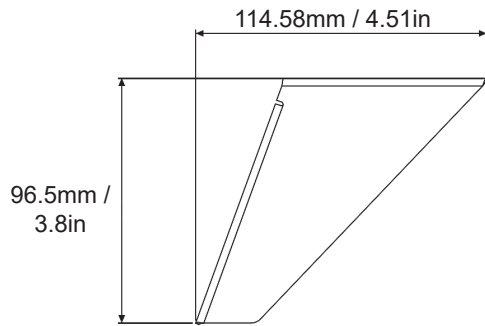

POOLSIDER 50W/100W SHIELD