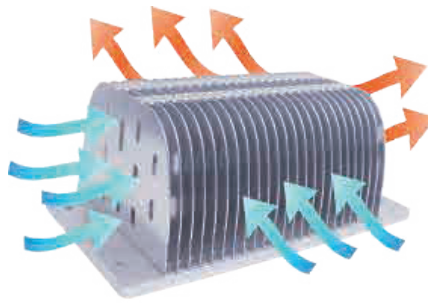

POOLSIDER FOR POOLS AND NATATORIUMS

Yoke Mounting Options

Wall installation

Ground installation

Ceiling installation

Pendant Mount

Telescopic Aluminum Pendant

Cross Arm Bracket Mount

120/200W

180/300W

240/400W

360/600W

POOLSIDER FOR POOLS AND NATATORIUMS

Beam Angles

ACCESSORIES

Safety Chain 1m / 39.37"

Ultra Lightweight, Highly Efficient Heat Distribution
Multi Air Flow + Aluminum Cooling Fan

POOLSIDER 50W/100W SHIELD

POOLSIDER

150W/200W/300W SHIELD

POOLSIDER

400W/600W SHIELD