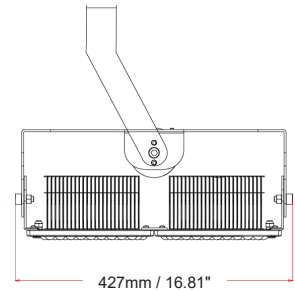

POOLSIDER FOR POOLS AND NATATORIUMS

Yoke Mounting Options

Wall installation

Ground installation

Ceiling installation

Pendant Mount

Telescopic Aluminum Pendant

Cross Arm Bracket Mount

120/200W

180/300W

240/400W

360/600W

POOLSIDER FOR POOLS AND NATATORIUMS

Beam Angles

ACCESSORIES

Safety Chain 1m / 39.37"