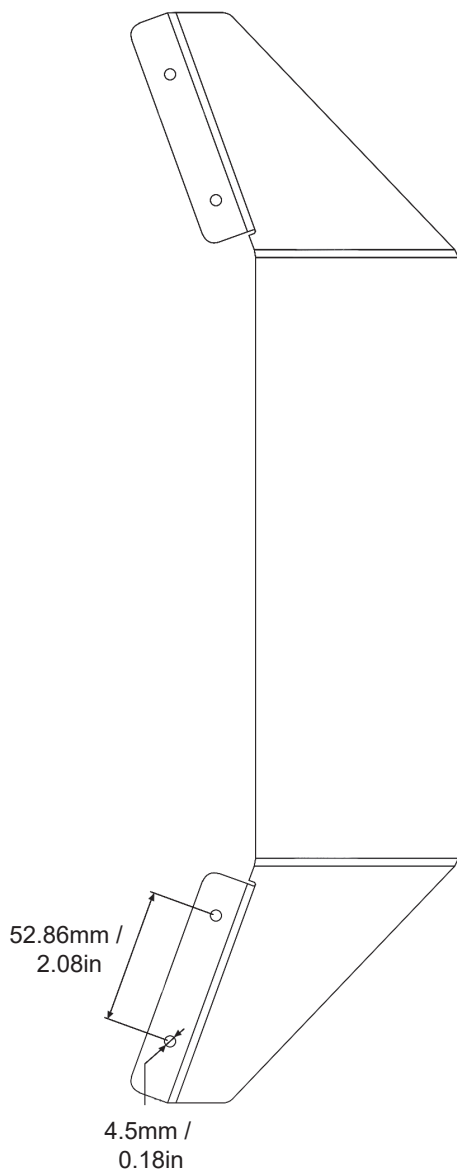

POOLSIDER 50W/100W SHIELD