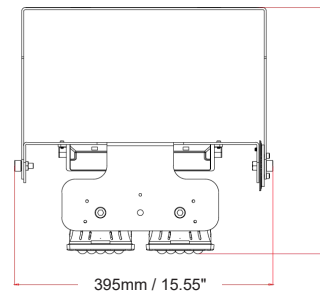

POOLSIDER FOR POOLS AND NATATORIUMS

Yoke Mounting Options

Pendant Mount

Telescopic Aluminum Pendant

Cross Arm Bracket Mount

240/400W