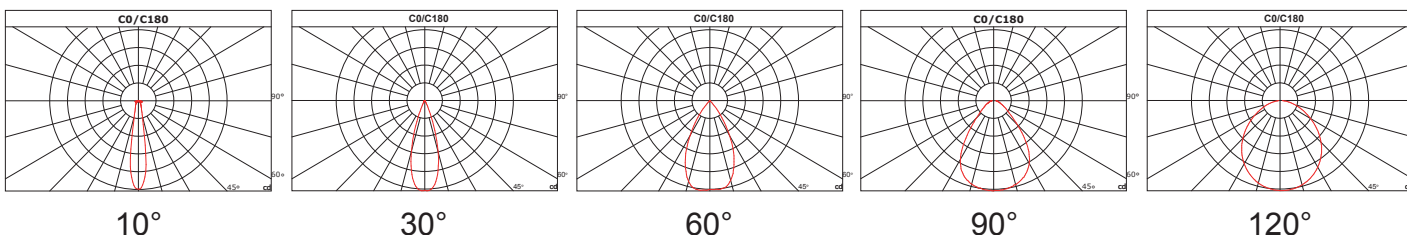

Code composition

Series	Model	Mounting	Wattage-Lumens	Beam Angles
FL	Flood Light	PS Poolsider	300W-510L 300W-51000lm	10D 10° 30D 30° 60D 60° 90D 90° 120D 120°
		YK Yoke Mount (Standard)		
		PM Pendant Mount		
		CAB Cross Arm Bracket		

CCT	CRI	Voltage	Dimming	Finish	Accessories
27K 2700K	70 70+	UNV 120-277V	D 0-10V Dimming	GR Grey	NA No Accessories
30K 3000K		HV 277-480V (remote driver)			SC Safety Cable 1m / 39.37"
40K 4000K					
50K 5000K					
65K 6500K