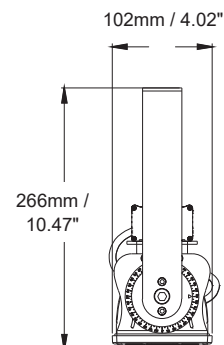

CCT	CRI	Voltage	Dimming	Finish	Accessories
27K 2700K	70 70+	UNV 120-277V	D 0-10V Dimming	GR Grey	NA No Accessories
30K 3000K		HV 277-480V (remote driver)			SC Safety Cable 1m / 39.37"
40K 4000K					
50K 5000K					
65K 6500K