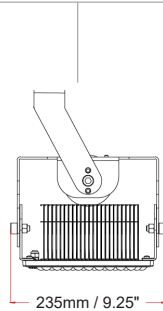

120/200W

180/300W

240/400W

360/600W

POOLSIDER FOR POOLS AND NATATORIUMS

Beam Angles

ACCESSORIES

Safety Chain 1m / 39.37"