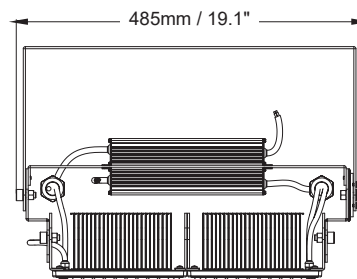

Code composition

Series	Model	Mounting	Wattage-Lumens	Beam Angles
FL Flood Light	PS Poolsider	YK Yoke Mount (Standard)	400W-680L 400W-68000lm	10D 10°
		PM Pendant Mount		30D 30°
		CAB Cross Arm Bracket		60D 60°
				90D 90°
				120D 120°