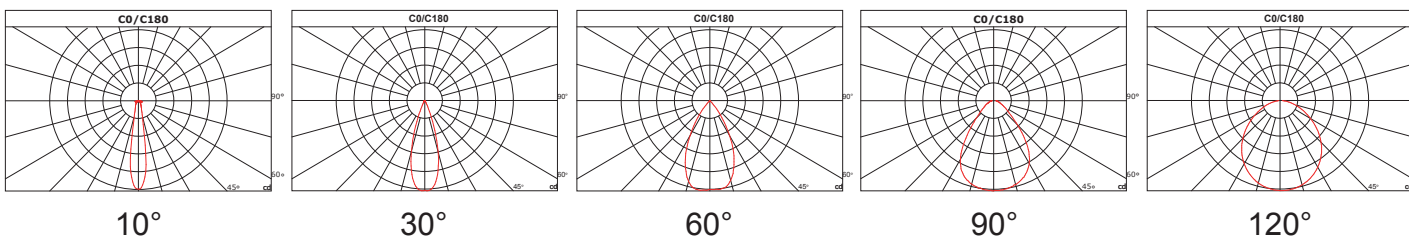

Code composition

Series	Model	Mounting	Wattage-Lumens	Beam Angles
FL Flood Light	PS Poolsider	YK Yoke Mount (Standard)	150W-255L 150W-25500lm	10D 10° 30D 30° 60D 60° 90D 90° 120D 120°
		PM Pendant Mount		
		CAB Cross Arm Bracket		

CCT	CRI	Voltage	Dimming	Finish	Accessories
27K 2700K	70 70+	UNV 120-277V	D 0-10V Dimming	GR Grey	NA No Accessories
30K 3000K		HV 277-480V (remote driver)			SC Safety Cable 1m / 39.37"
40K 4000K					
50K 5000K					
65K 6500K