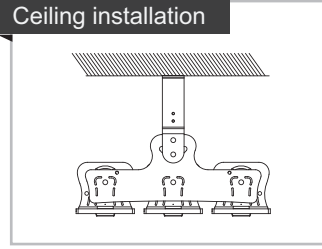

POOLSIDER FOR POOLS AND NATATORIUMS

Yoke Mounting Options

Wall installation

Ground installation

Ceiling installation

Pendant Mount

Telescopic Aluminum Pendant

Cross Arm Bracket Mount