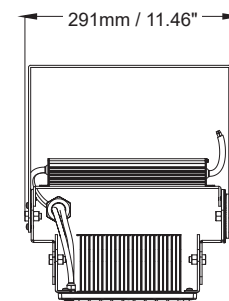

Code composition

Series	Model	Mounting	Wattage-Lumens	Beam Angles
FL	Flood Light	PS Poolsider	300W-510L 300W-51000lm	10D 10° 30D 30° 60D 60° 90D 90° 120D 120°
		YK Yoke Mount (Standard)		
		PM Pendant Mount		
		CAB Cross Arm Bracket		

CCT	CRI	Voltage	Dimming	Finish	Accessories
27K 2700K	70 70+	UNV 120-277V	D 0-10V Dimming	GR Grey	NA No Accessories
30K 3000K		HV 277-480V (remote driver)			SC Safety Cable 1m / 39.37"
40K 4000K					
50K 5000K					
65K 6500K