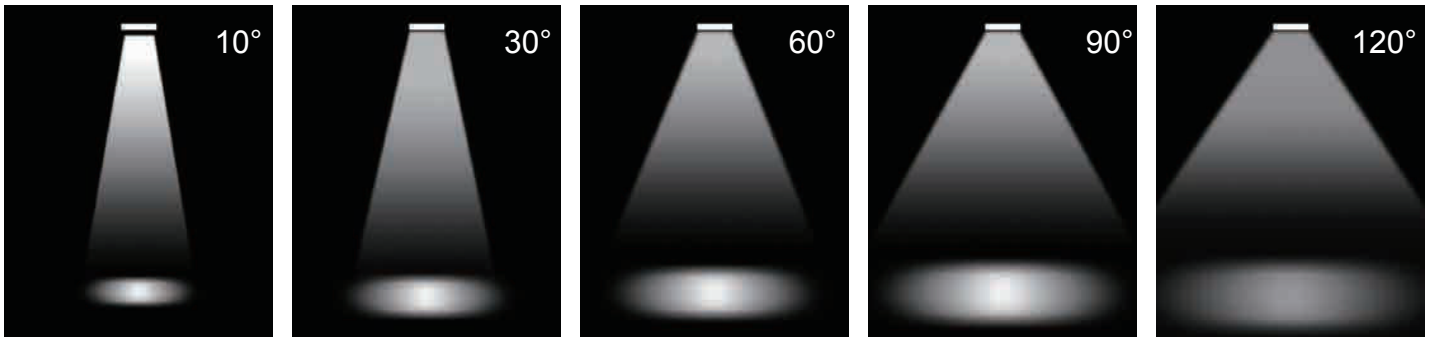

POOLSIDER FOR POOLS AND NATATORIUMS

Description

The **Poolsider** is a modular LED flood light specifically designed for the caustic environment of Natatoriums, but versatile enough to be used in any flood light application. Multiple optical lens choices, and rotatable modules allow a wide variety of light spread for various use both indoor and out.

120/200W

180/300W

240/400W

360/600W

POOLSIDER FOR POOLS AND NATATORIUMS

Beam Angles

ACCESSORIES

Safety Chain 1m / 39.37"