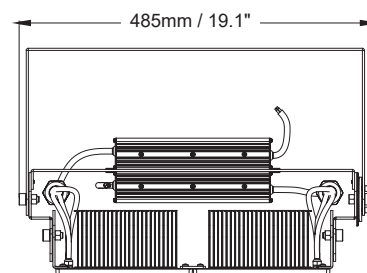

Code composition

Series	Model	Mounting	Wattage-Lumens	Beam Angles
FL Flood Light	PS Poolsider	YK Yoke Mount (Standard)	600W-1020L 600W-102000lm	10D 10° 30D 30° 60D 60° 90D 90° 120D 120°
		PM Pendant Mount		
		CAB Cross Arm Bracket