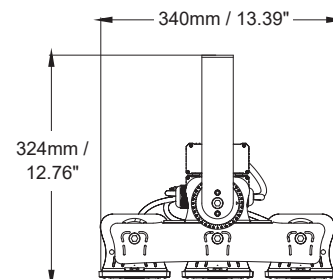

CCT	CRI	Voltage	Dimming	Finish	Accessories
27K 2700K	70 70+	UNV 120-277V	D 0-10V Dimming	GR Grey	NA No Accessories
30K 3000K		HV 277-480V (remote driver)			SC Safety Cable 1m / 39.37"
40K 4000K					
50K 5000K					
65K 6500K