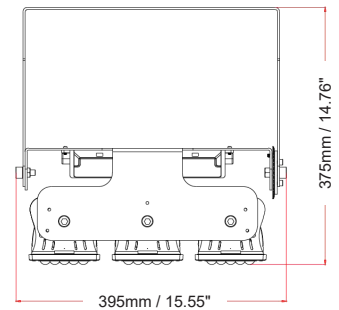

120/200W

180/300W

240/400W

360/600W

POOLSIDER FOR POOLS AND NATATORIUMS

Beam Angles

ACCESSORIES

Safety Chain 1m / 39.37"