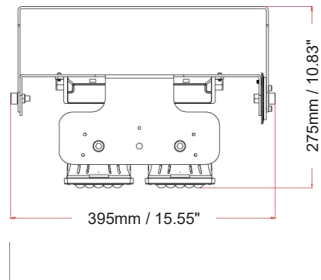

Cross Arm Bracket Mount

120/200W