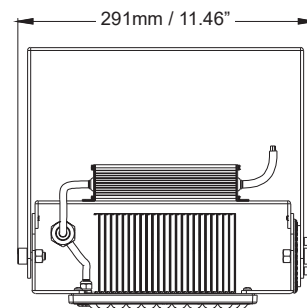

Packaging

New weight lamp (kg/lb):	2.4 / 5.29
Gross weight carton (kg/lb):	16.3 / 35.94
Master carton dimensions (mm/in):	710 x 350 x 340 / 27.95 x 13.78 x 13.39
Quantity per carton:	4

Code composition

Series	Model	Mounting	Wattage-Lumens	Beam Angles
FL	Flood Light	PS	60W-102L	10D 10°
		YK	Yoke Mount (Standard)	30D 30°
		PM	Pendant Mount	60D 60°
		CAB	Cross Arm Bracket	90D 90°
				120D 120°

POOLSIDER FOR POOLS AND NATATORIUMS

Product Information

100W

Installation:	Surface
Material:	Steel
Finish:	Grey
System power (W):	100W
Fixture lumen output (lm):	17000
System efficiency (lm/W):	170
LED driver:	Meanwell XLG - 1pc (UNV), Inventronics - 1pc (HV)
LED engine:	Philip Lumileds 5050, CREE 3535 for 10D ONLY

Packaging

New weight lamp (kg/lb):	2.4 / 5.29
Gross weight carton (kg/lb):	16.3 / 35.94
Master carton dimensions (mm/in):	710 x 350 x 340 / 27.95 x 13.78 x 13.39
Quantity per carton:	4

Code composition

Series	Model	Mounting	Wattage-Lumens	Beam Angles
FL Flood Light	PS Poolsider	YK Yoke Mount (Standard)	100W-170L 100W-17000lm	10D 10°
		PM Pendant Mount		30D 30°
		CAB Cross Arm Bracket		60D 60°
				90D 90°
				120D 120°