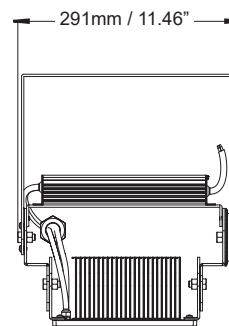

Code composition

Series	Model	Mounting	Wattage-Lumens	Beam Angles
FL Flood Light	PS Poolsider	YK Yoke Mount (Standard)	200W-340L 200W-34000lm	10D 10°
		PM Pendant Mount		30D 30°
		CAB Cross Arm Bracket		60D 60°
				90D 90°
				120D 120°

CCT	CRI	Voltage	Dimming	Finish	Accessories
27K 2700K	70 70+	UNV 120-277V	D 0-10V Dimming	GR Grey	NA No Accessories
30K 3000K		HV 277-480V (remote driver)			SC Safety Cable 1m / 39.37"
40K 4000K					
50K 5000K					
65K 6500K