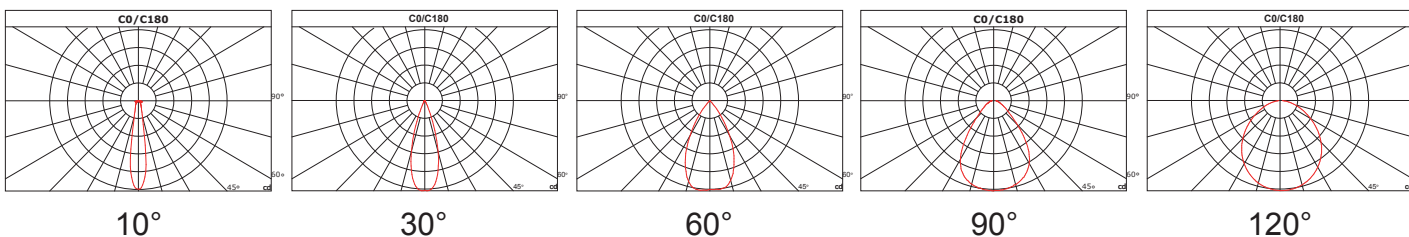

CCT	CRI	Voltage	Dimming	Finish	Accessories
27K 2700K	70 70+	UNV 120-277V	D 0-10V Dimming	GR Grey	NA No Accessories
30K 3000K		HV 277-480V (remote driver)			SC Safety Cable 1m / 39.37"
40K 4000K					
50K 5000K					
65K 6500K