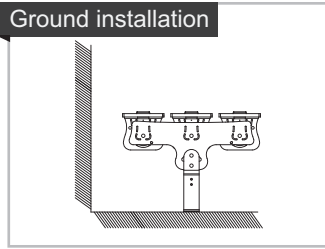

POOLSIDER FOR POOLS AND NATATORIUMS

Yoke Mounting Options

Wall installation

Ground installation

Ceiling installation

Pendant Mount

Telescopic Aluminum Pendant

Cross Arm Bracket Mount