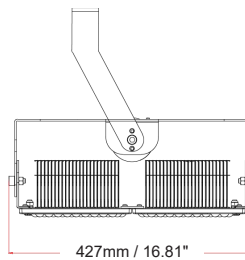

120/200W

180/300W

240/400W

360/600W

POOLSIDER FOR POOLS AND NATATORIUMS

Beam Angles

ACCESSORIES

Safety Chain 1m / 39.37"