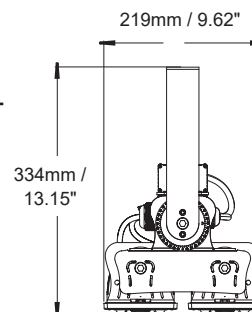

Code composition

Series	Model	Mounting	Wattage-Lumens	Beam Angles
FL Flood Light	PS Poolsider	YK Yoke Mount (Standard)	200W-340L 200W-34000lm	10D 10°
		PM Pendant Mount		30D 30°
		CAB Cross Arm Bracket		60D 60°
				90D 90°
				120D 120°

CCT	CRI	Voltage	Dimming	Finish	Accessories
27K 2700K	70 70+	UNV 120-277V	D 0-10V Dimming	GR Grey	NA No Accessories
30K 3000K		HV 277-480V (remote driver)			SC Safety Cable 1m / 39.37"
40K 4000K					
50K 5000K					
65K 6500K