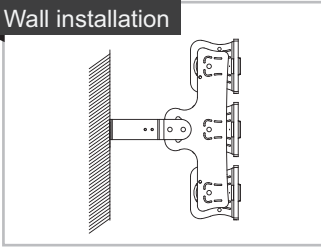

Ground installation

POOLSIDER FOR POOLS AND NATATORIUMS

Yoke Mounting Options

Wall installation