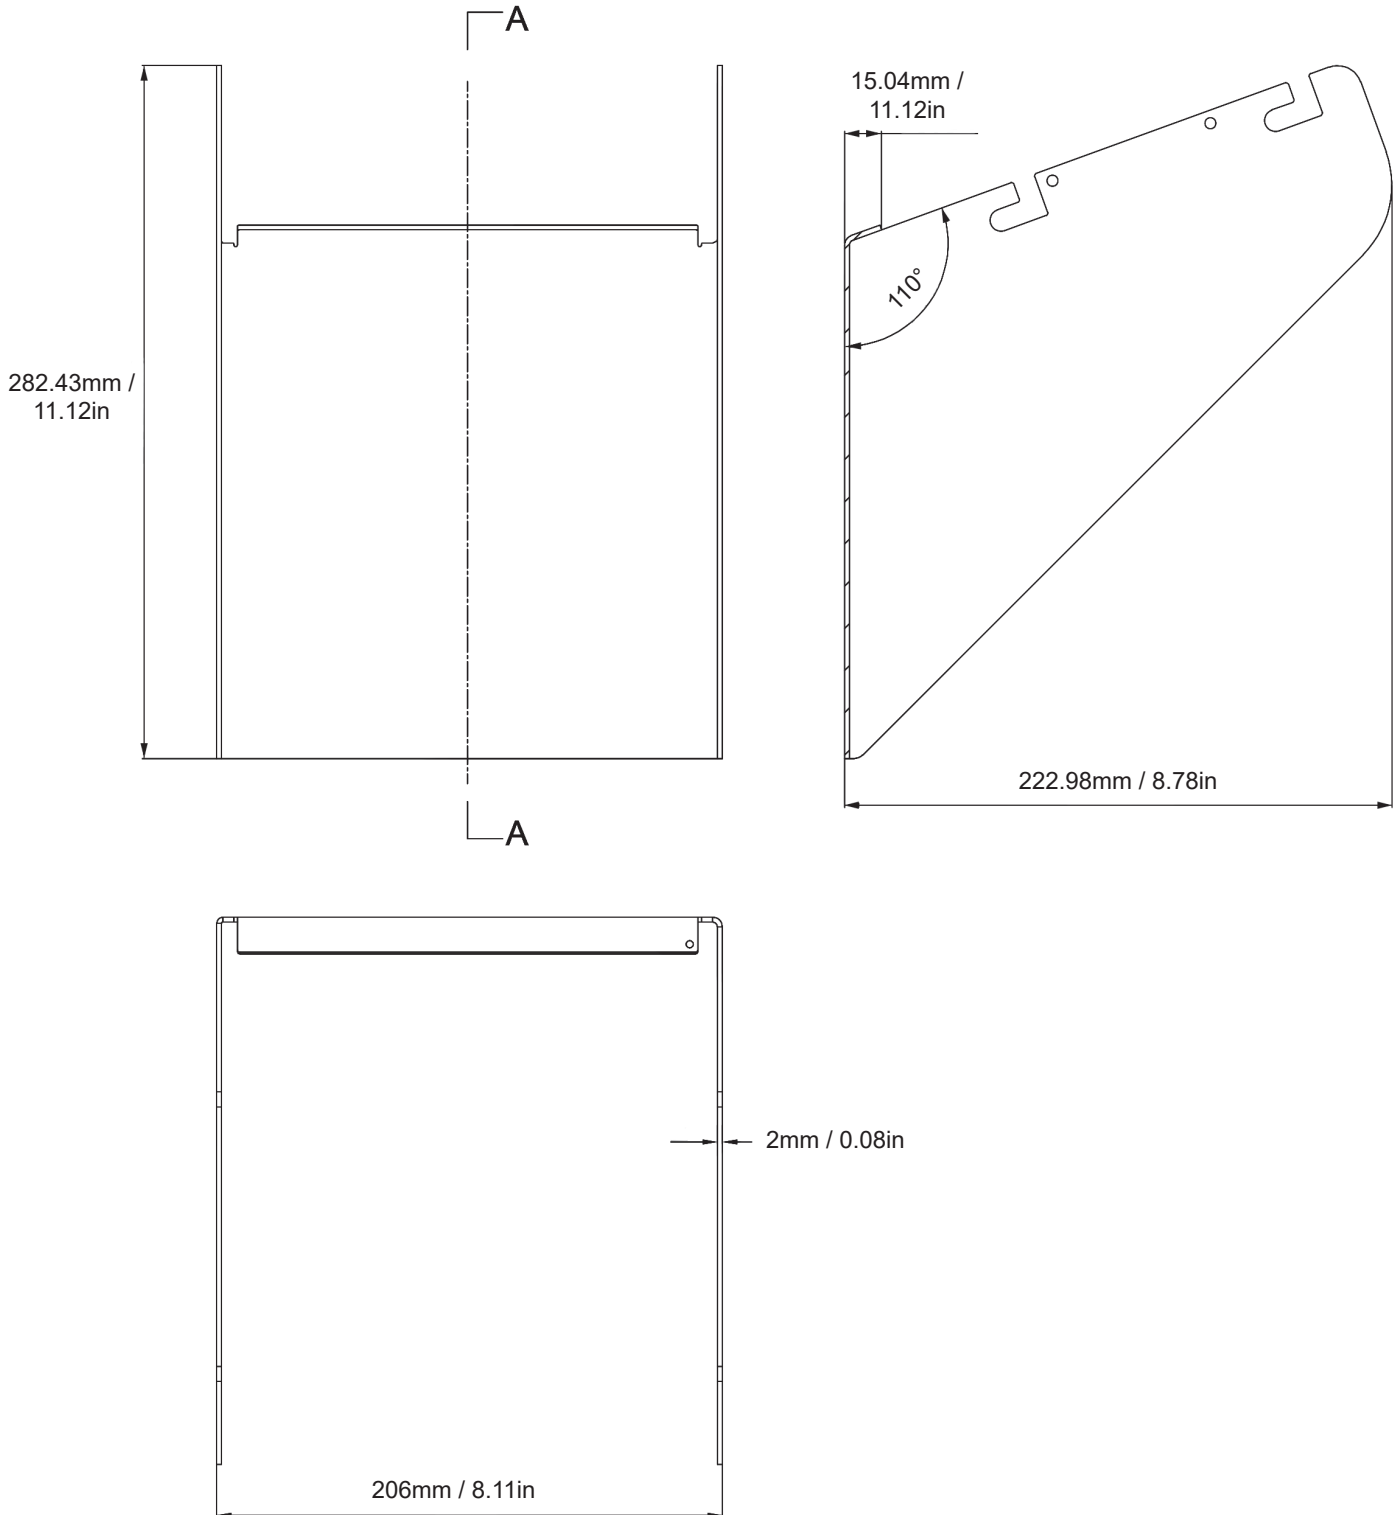

POOLSIDER

150W/200W/300W SHIELD