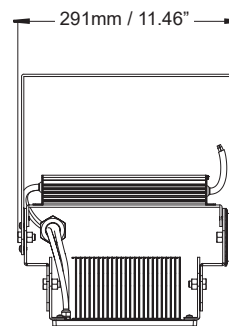

Code composition

Series	Model	Mounting	Wattage-Lumens	Beam Angles
FL Flood Light	PS Poolsider	YK Yoke Mount (Standard)	150W-255L 150W-25500lm	10D 10° 30D 30° 60D 60° 90D 90° 120D 120°
		PM Pendant Mount		
		CAB Cross Arm Bracket		

CCT	CRI	Voltage	Dimming	Finish	Accessories
27K 2700K	70 70+	UNV 120-277V	D 0-10V Dimming	GR Grey	NA No Accessories
30K 3000K		HV 277-480V (remote driver)			SC Safety Cable 1m / 39.37"
40K 4000K					
50K 5000K					
65K 6500K