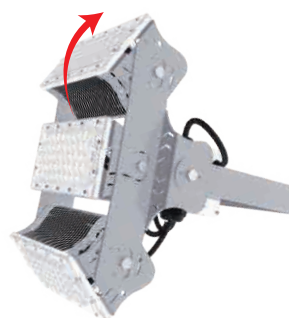

POOLSIDER FOR POOLS AND NATATORIUMS

Description

The **Poolsider** is a modular LED flood light specifically designed for the caustic environment of Natatoriums, but versatile enough to be used in any flood light application. Multiple optical lens choices, and rotatable modules allow a wide variety of light spread for various use both indoor and out.

DLC, cETL listed, and CE with 6 year warranty

Module rotatable 90°

Arc bracket rotatable 360°

POOLSIDER FOR POOLS AND NATATORIUMS

Product Information

60W

Installation:	Surface
Material:	Steel
Finish:	Grey
System power (W):	60W
Fixture lumen output (lm):	10200
System efficiency (lm/W):	170
LED driver:	Meanwell XLG - 1pc (UNV), Inventronics - 1pc (HV)
LED engine:	Philip Lumileds 5050, CREE 3535 for 10D ONLY