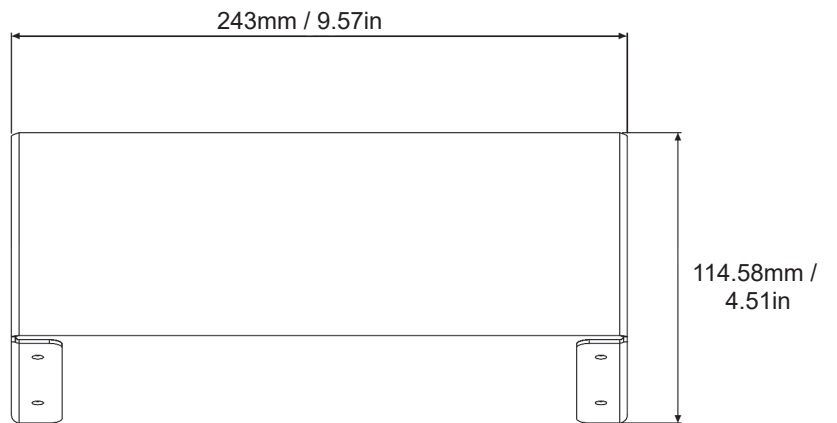

POOLSIDER 50W/100W SHIELD