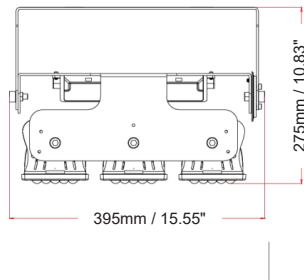

POOLSIDER FOR POOLS AND NATATORIUMS

Yoke Mounting Options

Pendant Mount

Telescopic Aluminum Pendant

Cross Arm Bracket Mount

180/300W