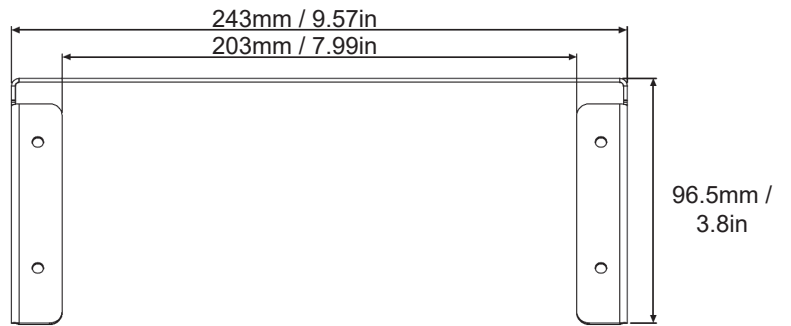

POOLSIDER 50W/100W SHIELD