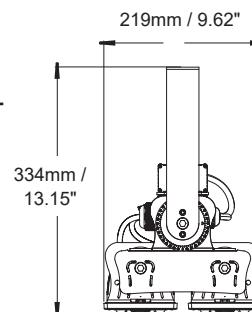

Code composition

Series	Model	Mounting	Wattage-Lumens	Beam Angles
FL Flood Light	PS Poolsider	YK Yoke Mount (Standard)	150W-255L 150W-25500lm	10D 10° 30D 30° 60D 60° 90D 90° 120D 120°
		PM Pendant Mount		
		CAB Cross Arm Bracket		

CCT	CRI	Voltage	Dimming	Finish	Accessories
27K 2700K	70 70+	UNV 120-277V	D 0-10V Dimming	GR Grey	NA No Accessories
30K 3000K		HV 277-480V (remote driver)			SC Safety Cable 1m / 39.37"
40K 4000K					
50K 5000K					
65K 6500K