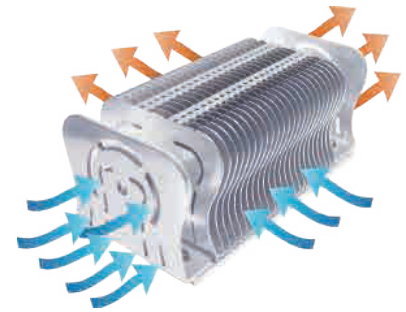

POOLSIDER FOR POOLS AND NATATORIUMS

Yoke Mounting Options

Wall installation

Ground installation

Ceiling installation

Pendant Mount

Telescopic Aluminum Pendant

Cross Arm Bracket Mount

120/200W

180/300W

240/400W

360/600W

POOLSIDER FOR POOLS AND NATATORIUMS

Beam Angles

ACCESSORIES

Safety Chain 1m / 39.37"

Ultra Lightweight, Highly Efficient Heat Distribution
Multi Air Flow + Aluminum Cooling Fan

POOLSIDER 50W/100W SHIELD

POOLSIDER

150W/200W/300W SHIELD

POOLSIDER

400W/600W SHIELD