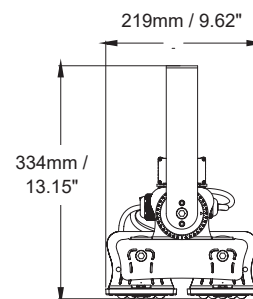

CCT	CRI	Voltage	Dimming	Finish	Accessories
27K 2700K	70 70+	UNV 120-277V	D 0-10V Dimming	GR Grey	NA No Accessories
30K 3000K		HV 277-480V (remote driver)			SC Safety Cable 1m / 39.37"
40K 4000K					
50K 5000K					
65K 6500K