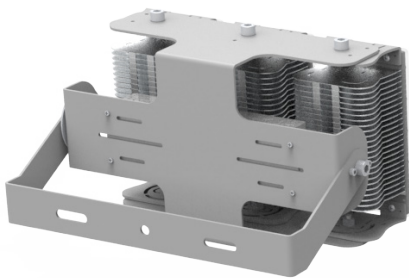

POOLSIDER FOR POOLS AND NATATORIUMS

Yoke Mounting Options

Wall installation

Ground installation

Ceiling installation

Pendant Mount

Telescopic Aluminum Pendant

Cross Arm Bracket Mount

120/200W

180/300W

240/400W

360/600W

POOLSIDER FOR POOLS AND NATATORIUMS

Beam Angles

ACCESSORIES

Safety Chain 1m / 39.37"

Ultra Lightweight, Highly Efficient Heat Distribution
Multi Air Flow + Aluminum Cooling Fan

POOLSIDER 50W/100W SHIELD

POOLSIDER

150W/200W/300W SHIELD

POOLSIDER

400W/600W SHIELD