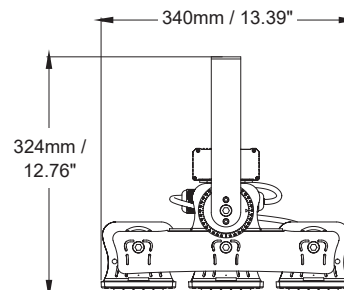

Code composition

Series	Model	Mounting	Wattage-Lumens	Beam Angles
FL	Flood Light	PS Poolsider	300W-510L 300W-51000lm	10D 10° 30D 30° 60D 60° 90D 90° 120D 120°
		YK Yoke Mount (Standard)		
		PM Pendant Mount		
		CAB Cross Arm Bracket		

CCT	CRI	Voltage	Dimming	Finish	Accessories
27K 2700K	70 70+	UNV 120-277V	D 0-10V Dimming	GR Grey	NA No Accessories
30K 3000K		HV 277-480V (remote driver)			SC Safety Cable 1m / 39.37"
40K 4000K					
50K 5000K					
65K 6500K