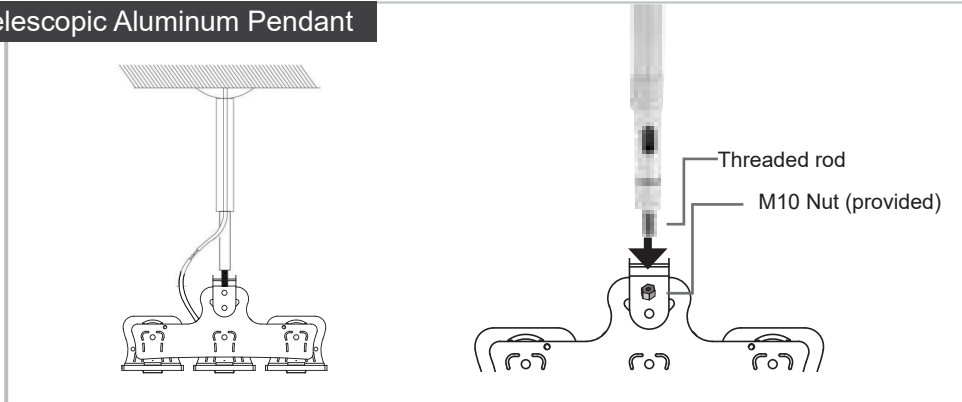

POOLSIDER FOR POOLS AND NATATORIUMS

Yoke Mounting Options

Wall installation

Ground installation

Ceiling installation

Pendant Mount

Telescopic Aluminum Pendant

Cross Arm Bracket Mount