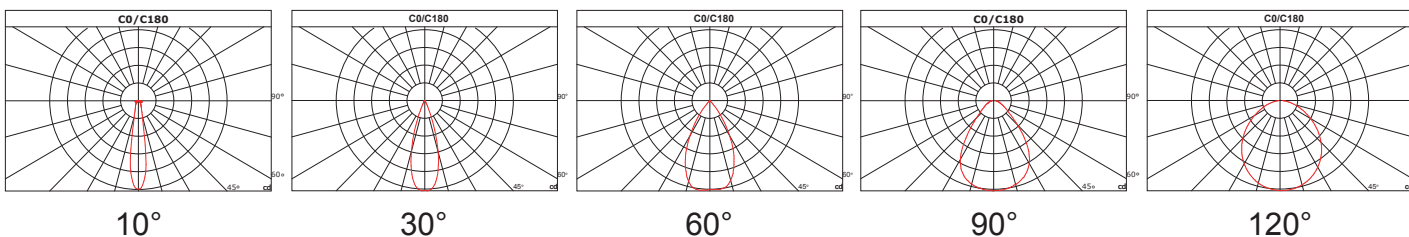

Code composition

Series	Model	Mounting	Wattage-Lumens	Beam Angles
FL Flood Light	PS Poolsider	YK Yoke Mount (Standard)	200W-340L 200W-34000lm	10D 10°
		PM Pendant Mount		30D 30°
		CAB Cross Arm Bracket		60D 60°
				90D 90°
				120D 120°

CCT	CRI	Voltage	Dimming	Finish	Accessories
27K 2700K	70 70+	UNV 120-277V	D 0-10V Dimming	GR Grey	NA No Accessories
30K 3000K		HV 277-480V (remote driver)			SC Safety Cable 1m / 39.37"
40K 4000K					
50K 5000K					
65K 6500K