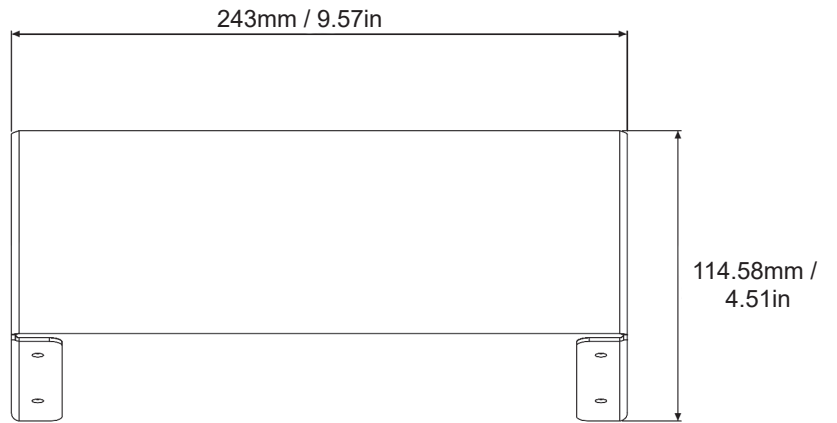

## ACCESSORIES

Safety Chain 1m / 39.37"

Ultra Lightweight, Highly Efficient Heat Distribution  
Multi Air Flow + Aluminum Cooling Fins

**POOLSIDER**  
**50W/100W**

**POOLSIDER**  
**150W/200W/300W**