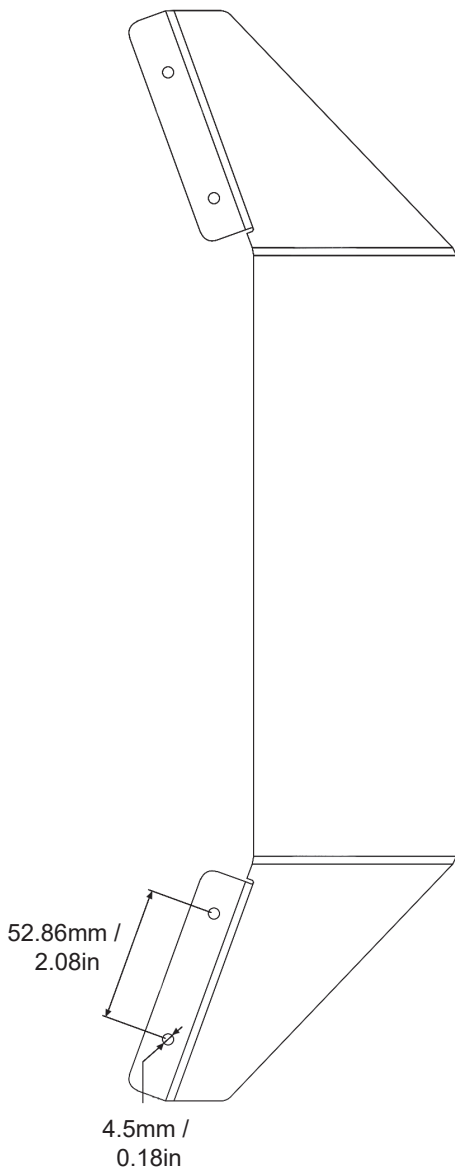

## ACCESSORIES

Safety Chain 1m / 39.37"

Ultra Lightweight, Highly Efficient Heat Distribution  
Multi Air Flow + Aluminum Cooling Fins

**POOLSIDER**  
**50W/100W**

**POOLSIDER**  
**150W/200W/300W**