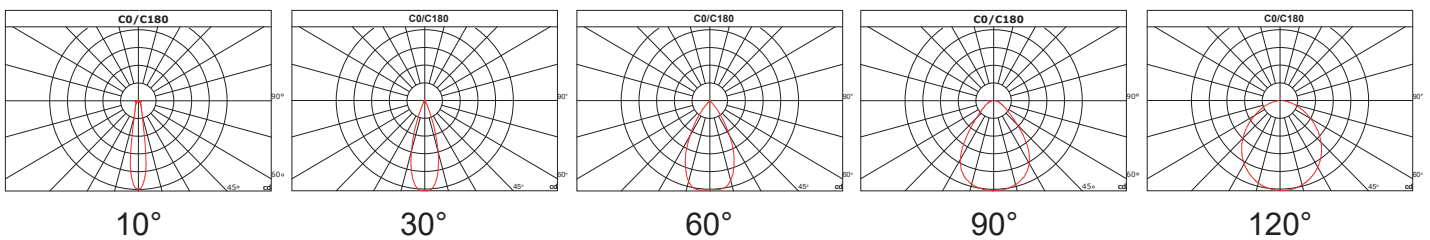

Code composition

Series	Model	Mounting	Wattage-Lumens	Beam Angles
FL	Flood Light	PS Poolsider	300W-510L 300W-51000lm	10D 10° 30D 30° 60D 60° 90D 90° 120D 120°
		YK Yoke Mount (Standard)		
		PM Pendant Mount		
		CAB Cross Arm Bracket		

CCT	CRI	Voltage	Dimming	Finish	Accessories
27K 2700K	70 70+	UNV 120-277V	D 0-10V Dimming	GR Grey	NA No Accessories
30K 3000K		HV 277-480V (remote driver)			SC Safety Cable 1m / 39.37"
40K 4000K					
50K 5000K					
65K 6500K