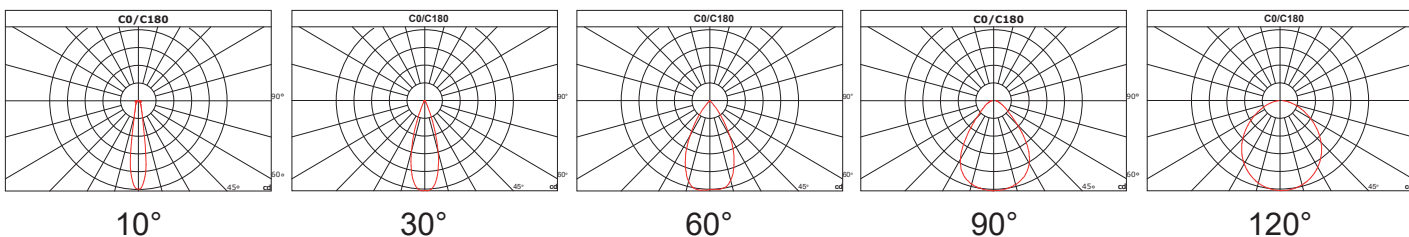

Code composition

Series	Model	Mounting	Wattage-Lumens	Beam Angles
FL Flood Light	PS Poolsider	YK Yoke Mount (Standard)	200W-340L 200W-34000lm	10D 10°
		PM Pendant Mount		30D 30°
		CAB Cross Arm Bracket		60D 60°
				90D 90°
				120D 120°

CCT	CRI	Voltage	Dimming	Finish	Accessories
27K 2700K	70 70+	UNV 120-277V	D 0-10V Dimming	GR Grey	NA No Accessories
30K 3000K		HV 277-480V (remote driver)			SC Safety Cable 1m / 39.37"
40K 4000K					
50K 5000K					
65K 6500K