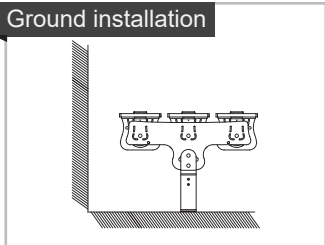

POOLSIDER FOR POOLS AND NATATORIUMS

Yoke Mounting Options