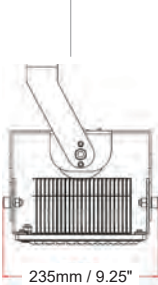

## Cross Arm Bracket Mount

120/200W

180/300W

240/400W

360/600W