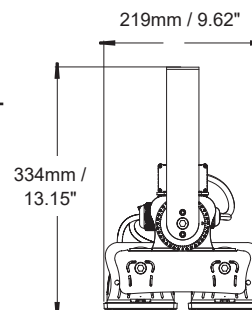

Code composition

Series	Model	Mounting	Wattage-Lumens	Beam Angles
FL Flood Light	PS Poolsider	YK Yoke Mount (Standard)	200W-340L 200W-34000lm	10D 10°
		PM Pendant Mount		30D 30°
		CAB Cross Arm Bracket		60D 60°
				90D 90°
				120D 120°

CCT	CRI	Voltage	Dimming	Finish	Accessories
27K 2700K	70 70+	UNV 120-277V	D 0-10V Dimming	GR Grey	NA No Accessories
30K 3000K		HV 277-480V (remote driver)			SC Safety Cable 1m / 39.37"
40K 4000K					
50K 5000K					
65K 6500K