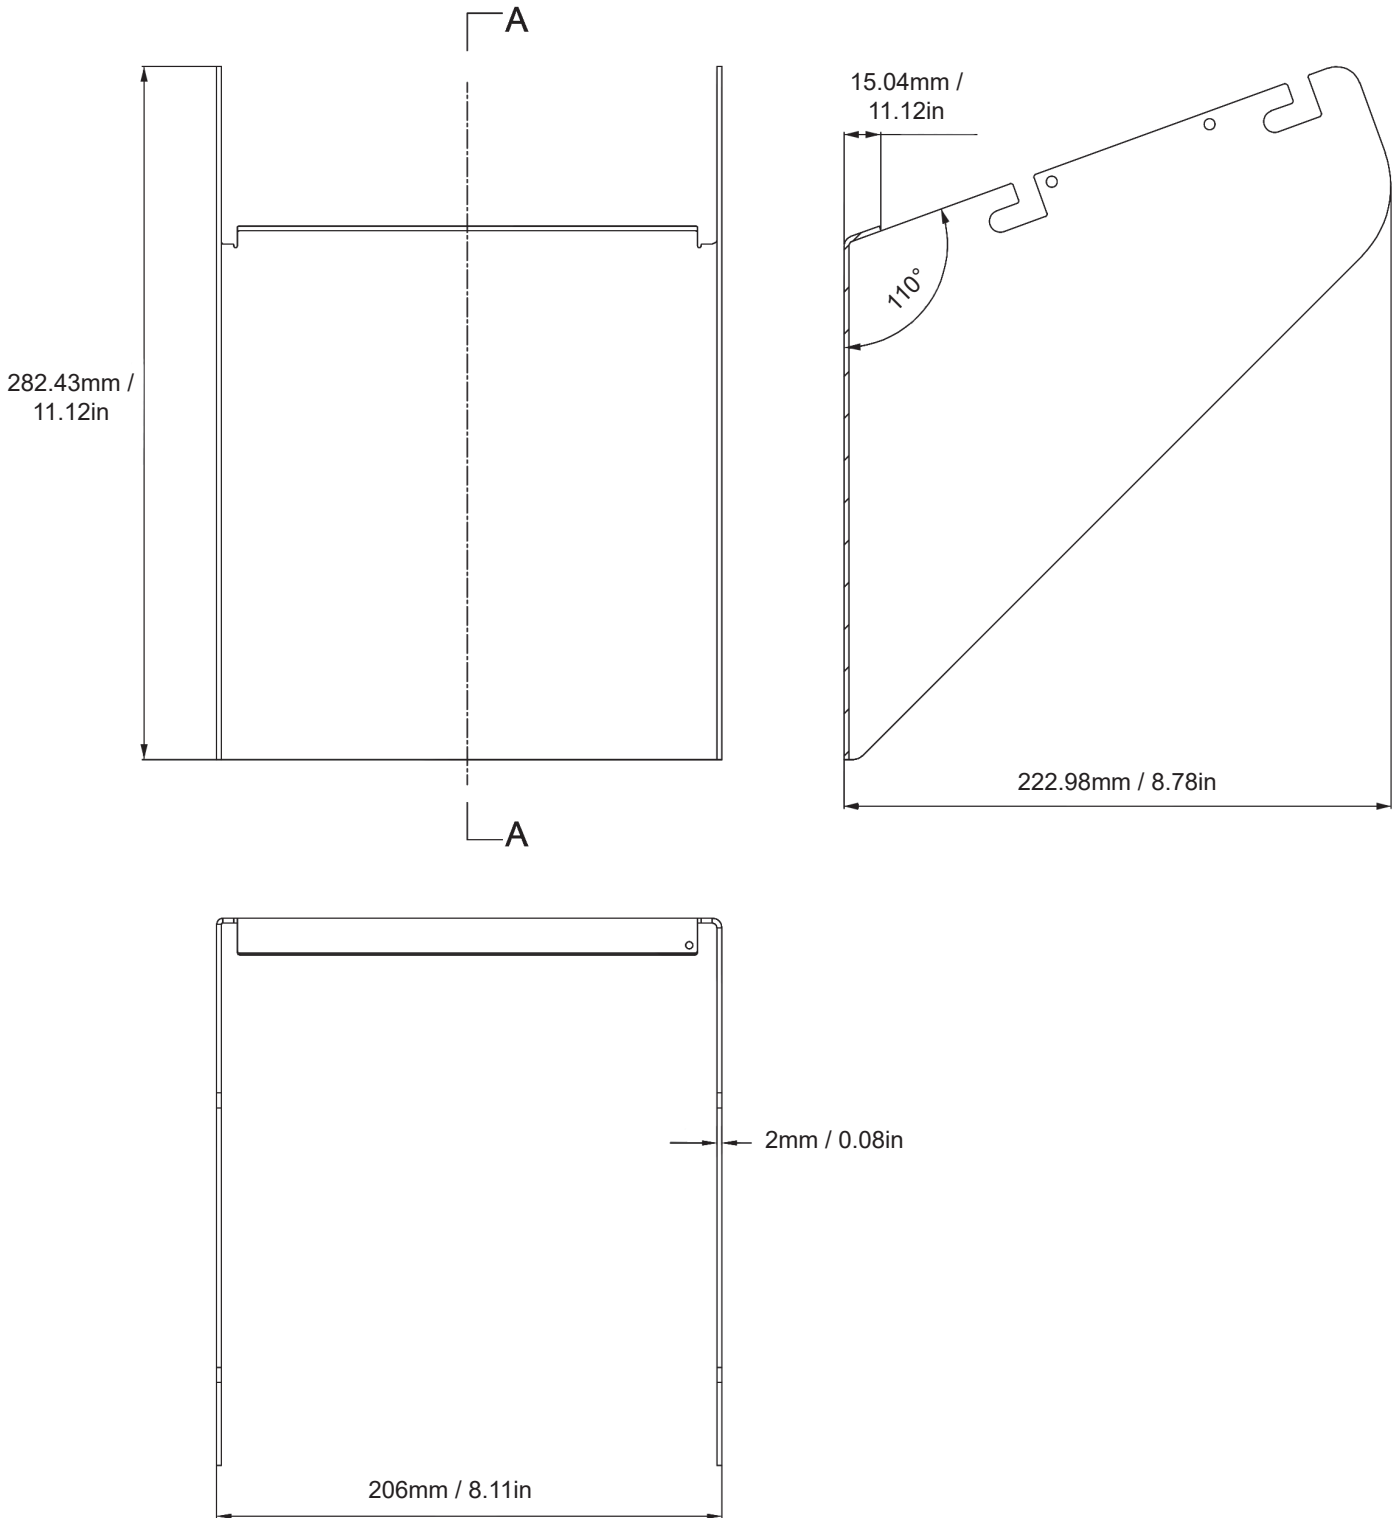

POOLSIDER
150W/200W/300W