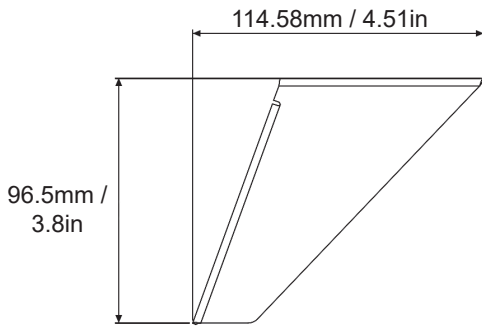

## ACCESSORIES

Safety Chain 1m / 39.37"

Ultra Lightweight, Highly Efficient Heat Distribution  
Multi Air Flow + Aluminum Cooling Fins

**POOLSIDER**  
**50W/100W**

**POOLSIDER**  
**150W/200W/300W**