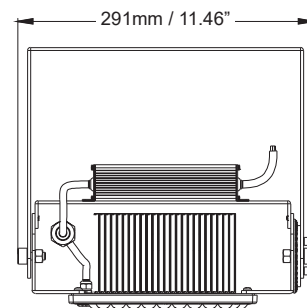

Code composition

Series	Model	Mounting	Wattage-Lumens	Beam Angles
FL Flood Light	PS Poolsider	YK Yoke Mount (Standard)	100W-170L 100W-17000lm	10D 10°
		PM Pendant Mount		30D 30°
		CAB Cross Arm Bracket		60D 60°
				90D 90°
				120D 120°