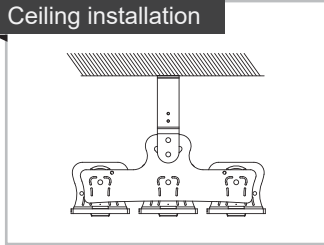

POOLSIDER FOR POOLS AND NATATORIUMS

Yoke Mounting Options