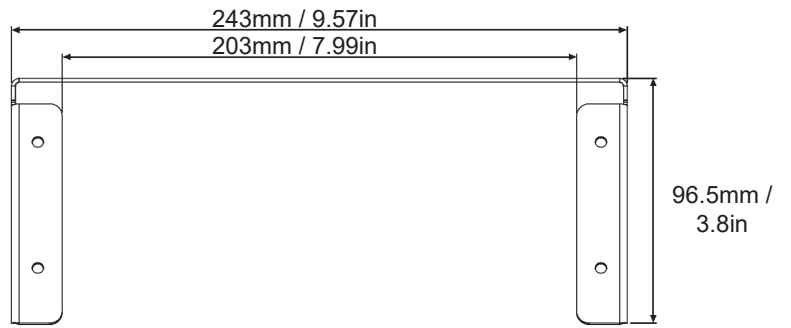

## ACCESSORIES

Safety Chain 1m / 39.37"

Ultra Lightweight, Highly Efficient Heat Distribution  
Multi Air Flow + Aluminum Cooling Fins

**POOLSIDER**  
**50W/100W**

**POOLSIDER**  
**150W/200W/300W**