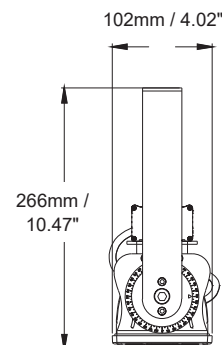

CCT	CRI	Voltage	Dimming	Finish	Accessories
27K 2700K	70 70+	UNV 120-277V	D 0-10V Dimming	GR Grey	NA No Accessories
30K 3000K		HV 277-480V (remote driver)			SC Safety Cable 1m / 39.37"
40K 4000K					
50K 5000K					
65K 6500K