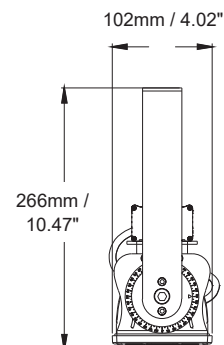

CCT	CRI	Voltage	Dimming	Finish	Accessories
27K 2700K	70 70+	UNV 120-277V	D 0-10V Dimming	GR Grey	NA No Accessories
30K 3000K		HV 277-480V (remote driver)			SC Safety Cable 1m / 39.37"
40K 4000K					
50K 5000K					
65K 6500K