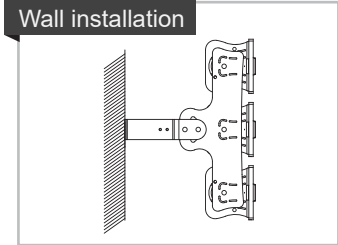

POOLSIDER FOR POOLS AND NATATORIUMS

Yoke Mounting Options