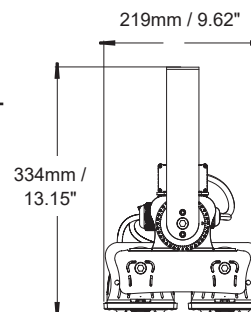

CCT	CRI	Voltage	Dimming	Finish	Accessories
27K 2700K	70 70+	UNV 120-277V	D 0-10V Dimming	GR Grey	NA No Accessories
30K 3000K		HV 277-480V (remote driver)			SC Safety Cable 1m / 39.37"
40K 4000K					
50K 5000K					
65K 6500K