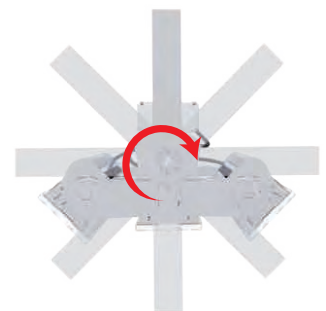

POOLSIDER FOR POOLS AND NATATORIUMS

Description

The **Poolsider** is a modular LED flood light specifically designed for the caustic environment of Natatoriums, but versatile enough to be used in any flood light application. Multiple optical lens choices, and rotatable modules allow a wide variety of light spread for various use both indoor and out.

Features

Salt spray anti corrosion tested to IEC60068-2-11,ISO4628-3, ASTM B117 standards for Natatorium applications. Anti-corrosive finish is standard. Available in 60W modules, each independently rotatable, featuring an aluminum cooling fin for superior heat dissipation.
IP66 Rated.
IK09 Rating.

Electrical Specifications

Available Wattages: 60W / 100W / 150W / 200W / 300W / 400W / 600W

CCTs: 2700K / 3000K / 4000K / 5000K / 6500K

Efficacy:

60D, 90D, 120D: 170LM/W

30D: 160 LM/W

10D: 120 LM/W

CRI: >70Ra

Power Factor: >0.95

Lifetime: L70 > 75000 hrs

Operating Temperature: -40 ~ 60° C / -40 ~ 140°F

Available Voltages: 120-277VAC UNV / 277-480V HV (Remote drivers only)

0-10V Dimming

Certifications and Warranty

DLC, cETL listed, and CE with 6 year warranty