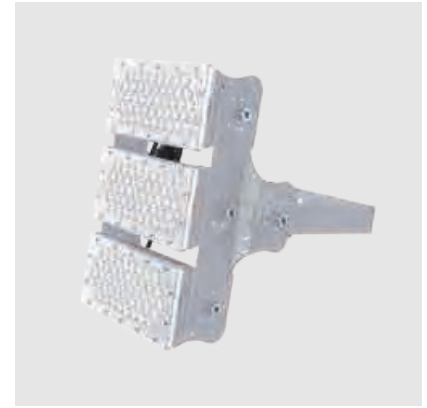

POOLSIDER FOR POOLS AND NATATORIUMS