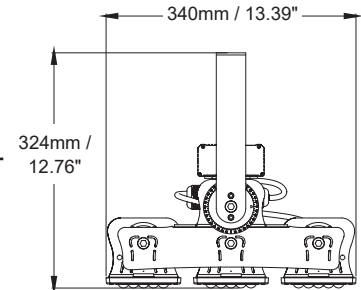

Code composition

Series	Model	Mounting	Wattage-Lumens	Beam Angles
FL	Flood Light	PS Poolsider	300W-510L 300W-51000lm	10D 10° 30D 30° 60D 60° 90D 90° 120D 120°
		YK Yoke Mount (Standard)		
		PM Pendant Mount		
		CAB Cross Arm Bracket		

CCT	CRI	Voltage	Dimming	Finish	Accessories
27K 2700K	70 70+	UNV 120-277V	D 0-10V Dimming	GR Grey	NA No Accessories
30K 3000K		HV 277-480V (remote driver)			SC Safety Cable 1m / 39.37"
40K 4000K					
50K 5000K					
65K 6500K