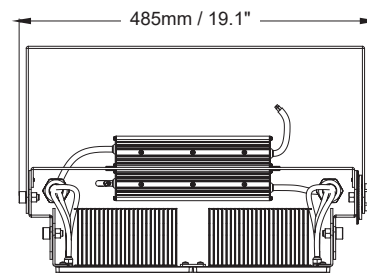

Code composition

Series	Model	Mounting	Wattage-Lumens	Beam Angles
FL Flood Light	PS Poolsider	YK Yoke Mount (Standard)	600W-1020L 600W-102000lm	10D 10° 30D 30° 60D 60° 90D 90° 120D 120°
		PM Pendant Mount		
		CAB Cross Arm Bracket