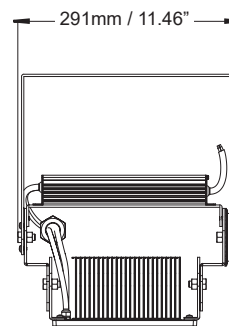

Code composition

Series	Model	Mounting	Wattage-Lumens	Beam Angles
FL Flood Light	PS Poolsider	YK Yoke Mount (Standard)	200W-340L 200W-34000lm	10D 10°
		PM Pendant Mount		30D 30°
		CAB Cross Arm Bracket		60D 60°
				90D 90°
				120D 120°

CCT	CRI	Voltage	Dimming	Finish	Accessories
27K 2700K	70 70+	UNV 120-277V	D 0-10V Dimming	GR Grey	NA No Accessories
30K 3000K		HV 277-480V (remote driver)			SC Safety Cable 1m / 39.37"
40K 4000K					
50K 5000K					
65K 6500K