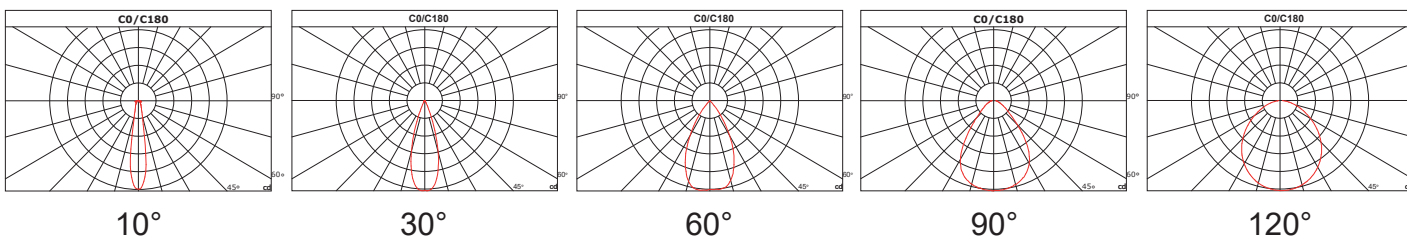

CCT	CRI	Voltage	Dimming	Finish	Accessories
27K 2700K	70 70+	UNV 120-277V	D 0-10V Dimming	GR Grey	NA No Accessories
30K 3000K		HV 277-480V (remote driver)			SC Safety Cable 1m / 39.37"
40K 4000K					
50K 5000K					
65K 6500K