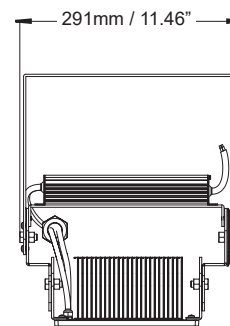

Code composition

Series	Model	Mounting	Wattage-Lumens	Beam Angles
FL Flood Light	PS Poolsider	YK Yoke Mount (Standard)	150W-255L 150W-25500lm	10D 10° 30D 30° 60D 60° 90D 90° 120D 120°
		PM Pendant Mount		
		CAB Cross Arm Bracket