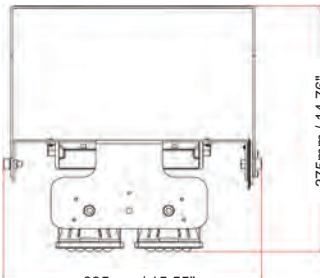

## Cross Arm Bracket Mount

120/200W

180/300W

240/400W

360/600W