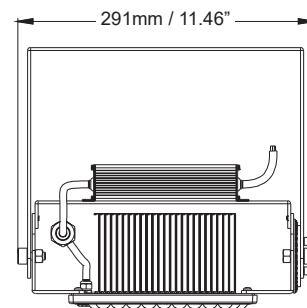

Code composition

Series	Model	Mounting	Wattage-Lumens	Beam Angles
FL Flood Light	PS Poolsider	YK Yoke Mount (Standard)	60W-102L 60W-10200lm	10D 10° 30D 30° 60D 60° 90D 90° 120D 120°
		PM Pendant Mount		
		CAB Cross Arm Bracket