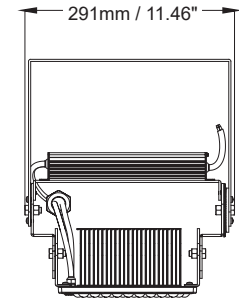

Code composition

Series	Model	Mounting	Wattage-Lumens	Beam Angles
FL	Flood Light	PS Poolsider	300W-510L 300W-51000lm	10D 10° 30D 30° 60D 60° 90D 90° 120D 120°
		YK Yoke Mount (Standard)		
		PM Pendant Mount		
		CAB Cross Arm Bracket		

CCT	CRI	Voltage	Dimming	Finish	Accessories
27K 2700K	70 70+	UNV 120-277V	D 0-10V Dimming	GR Grey	NA No Accessories
30K 3000K		HV 277-480V (remote driver)			SC Safety Cable 1m / 39.37"
40K 4000K					
50K 5000K					
65K 6500K