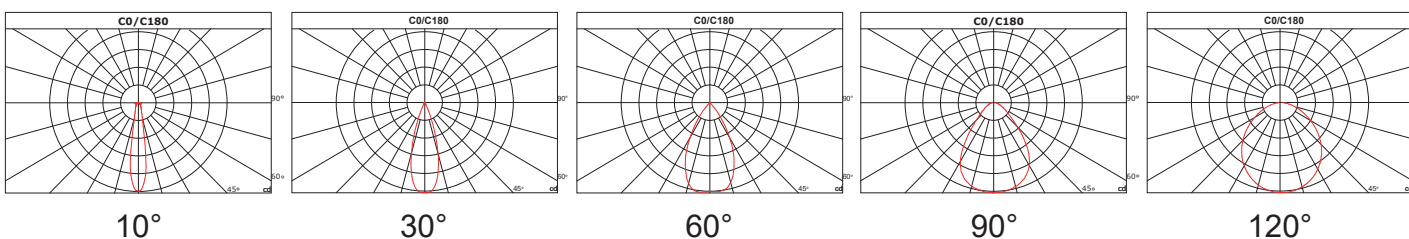

Code composition

Series	Model	Mounting	Wattage-Lumens	Beam Angles
FL Flood Light	PS Poolsider	YK Yoke Mount (Standard)	200W-340L 200W-34000lm	10D 10°
		PM Pendant Mount		30D 30°
		CAB Cross Arm Bracket		60D 60°
				90D 90°
				120D 120°

CCT	CRI	Voltage	Dimming	Finish	Accessories
27K 2700K	70 70+	UNV 120-277V	D 0-10V Dimming	GR Grey	NA No Accessories
30K 3000K		HV 277-480V (remote driver)			SC Safety Cable 1m / 39.37"
40K 4000K					
50K 5000K					
65K 6500K