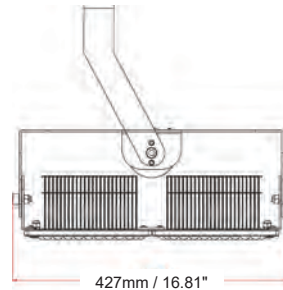

POOLSIDER FOR POOLS AND NATATORIUMS

Yoke Mounting Options

Wall installation

Ground installation

Ceiling installation

Pendant Mount

Telescopic Aluminum Pendant

Cross Arm Bracket Mount

120/200W

180/300W

240/400W

360/600W

POOLSIDER FOR POOLS AND NATATORIUMS

Beam Angles

ACCESSORIES

Safety Chain 1m / 39.37"