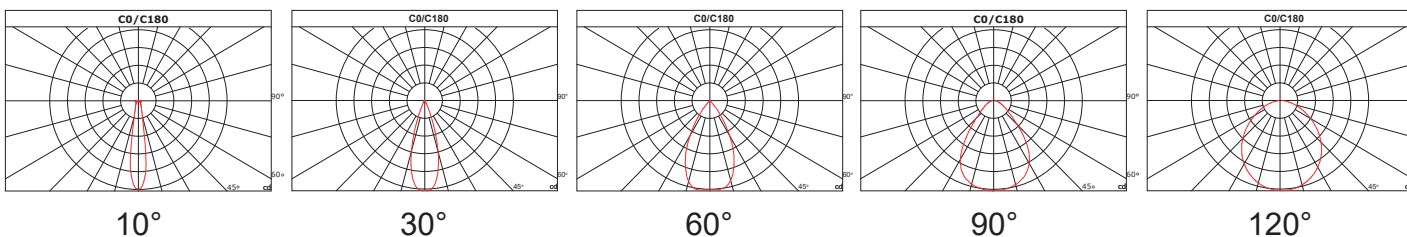

Code composition

Series	Model	Mounting	Wattage-Lumens	Beam Angles
FL Flood Light	PS Poolsider	YK Yoke Mount (Standard)	300W-510L 300W-51000lm	10D 10°
		PM Pendant Mount		30D 30°
		CAB Cross Arm Bracket		60D 60°
				90D 90°
				120D 120°

CCT	CRI	Voltage	Dimming	Finish	Accessories
27K 2700K	70 70+	UNV 120-277V	D 0-10V Dimming	GR Grey	NA No Accessories
30K 3000K		HV 277-480V (remote driver)			SC Safety Cable 1m / 39.37"
40K 4000K					
50K 5000K					
65K 6500K