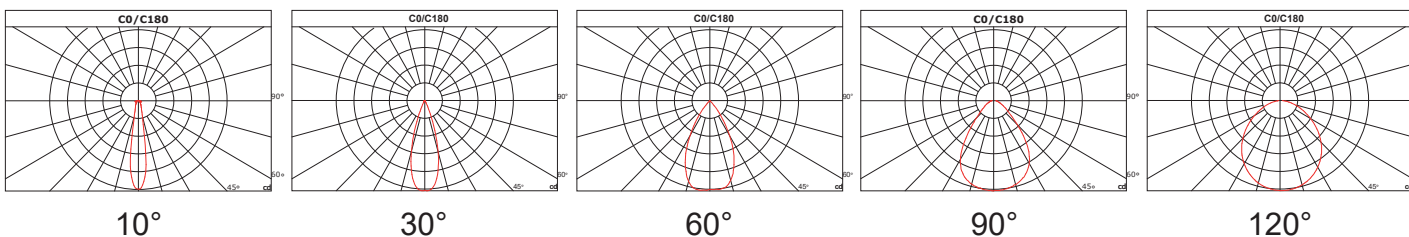

Code composition

Series	Model	Mounting	Wattage-Lumens	Beam Angles
FL Flood Light	PS Poolsider	YK Yoke Mount (Standard)	150W-255L 150W-25500lm	10D 10°
		PM Pendant Mount		30D 30°
		CAB Cross Arm Bracket		60D 60°
				90D 90°
				120D 120°

CCT	CRI	Voltage	Dimming	Finish	Accessories
27K 2700K	70 70+	UNV 120-277V	D 0-10V Dimming	GR Grey	NA No Accessories
30K 3000K		HV 277-480V (remote driver)			SC Safety Cable 1m / 39.37"
40K 4000K					
50K 5000K					
65K 6500K