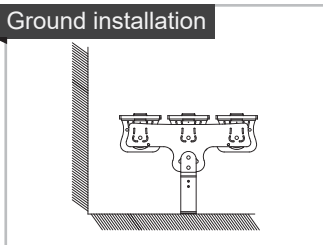

POOLSIDER FOR POOLS AND NATATORIUMS

Yoke Mounting Options

Wall installation

Ground installation

Ceiling installation

Pendant Mount

Telescopic Aluminum Pendant

Cross Arm Bracket Mount