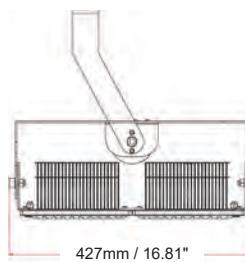

120/200W

180/300W

240/400W

360/600W

POOLSIDER FOR POOLS AND NATATORIUMS

Beam Angles

ACCESSORIES

Safety Chain 1m / 39.37"