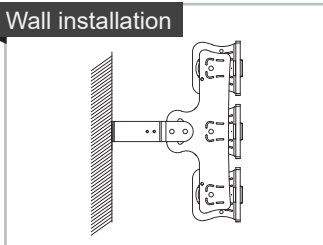

Ground installation

POOLSIDER FOR POOLS AND NATATORIUMS

Yoke Mounting Options

Wall installation