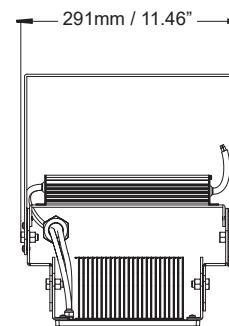

Code composition

Series	Model	Mounting	Wattage-Lumens	Beam Angles
FL Flood Light	PS Poolsider	YK Yoke Mount (Standard)	200W-340L 200W-34000lm	10D 10°
		PM Pendant Mount		30D 30°
		CAB Cross Arm Bracket		60D 60°
				90D 90°
				120D 120°

CCT	CRI	Voltage	Dimming	Finish	Accessories
27K 2700K	70 70+	UNV 120-277V	D 0-10V Dimming	GR Grey	NA No Accessories
30K 3000K		HV 277-480V (remote driver)			SC Safety Cable 1m / 39.37"
40K 4000K					
50K 5000K					
65K 6500K