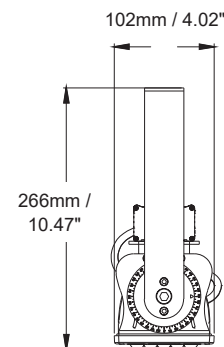

Code composition

Series	Model	Mounting	Wattage-Lumens	Beam Angles
FL Flood Light	PS Poolsider	YK Yoke Mount (Standard)	100W-170L 100W-17000lm	10D 10°
		PM Pendant Mount		30D 30°
		CAB Cross Arm Bracket		60D 60°
				90D 90°
				120D 120°

CCT	CRI	Voltage	Dimming	Finish	Accessories
27K 2700K	70 70+	UNV 120-277V	D 0-10V Dimming	GR Grey	NA No Accessories
30K 3000K		HV 277-480V (remote driver)			SC Safety Cable 1m / 39.37"
40K 4000K					
50K 5000K					
65K 6500K