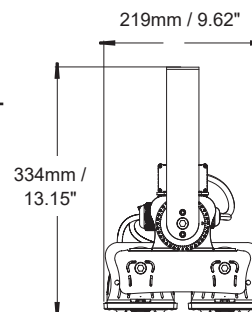

Code composition

Series	Model	Mounting	Wattage-Lumens	Beam Angles
FL Flood Light	PS Poolsider	YK Yoke Mount (Standard)	200W-340L 200W-34000lm	10D 10°
		PM Pendant Mount		30D 30°
		CAB Cross Arm Bracket		60D 60°
				90D 90°
				120D 120°

CCT	CRI	Voltage	Dimming	Finish	Accessories
27K 2700K	70 70+	UNV 120-277V	D 0-10V Dimming	GR Grey	NA No Accessories
30K 3000K		HV 277-480V (remote driver)			SC Safety Cable 1m / 39.37"
40K 4000K					
50K 5000K					
65K 6500K