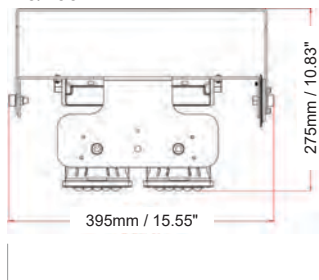

Cross Arm Bracket Mount

120/200W