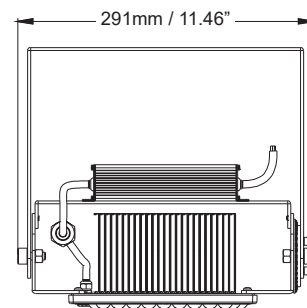

Code composition

Series	Model	Mounting	Wattage-Lumens	Beam Angles
FL Flood Light	PS Poolsider	YK Yoke Mount (Standard)	60W-102L 60W-10200lm	10D 10°
		PM Pendant Mount		30D 30°
		CAB Cross Arm Bracket		60D 60°
				90D 90°
				120D 120°

CCT	CRI	Voltage	Dimming	Finish	Accessories
27K 2700K	70 70+	UNV 120-277V	D 0-10V Dimming	GR Grey	NA No Accessories
30K 3000K		HV 277-480V (remote driver)			SC Safety Cable 1m / 39.37"
40K 4000K					
50K 5000K					
65K 6500K