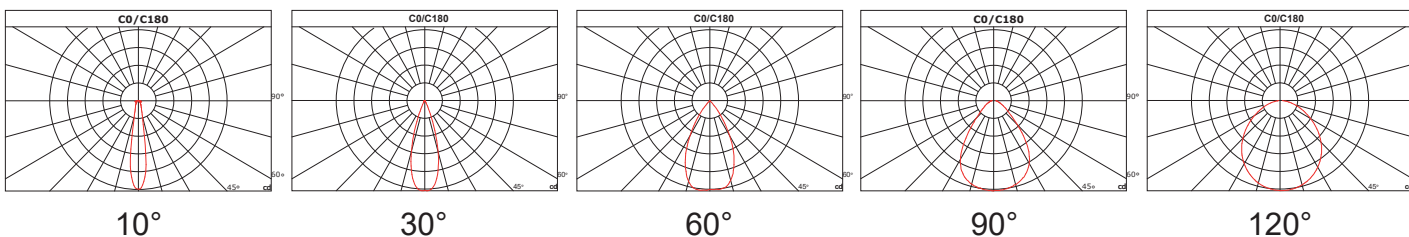

CCT	CRI	Voltage	Dimming	Finish	Accessories
27K 2700K	70 70+	UNV 120-277V	D 0-10V Dimming	GR Grey	NA No Accessories
30K 3000K		HV 277-480V (remote driver)			SC Safety Cable 1m / 39.37"
40K 4000K					
50K 5000K					
65K 6500K