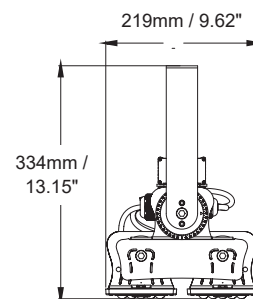

CCT	CRI	Voltage	Dimming	Finish	Accessories
27K 2700K	70 70+	UNV 120-277V	D 0-10V Dimming	GR Grey	NA No Accessories
30K 3000K		HV 277-480V (remote driver)			SC Safety Cable 1m / 39.37"
40K 4000K					
50K 5000K					
65K 6500K