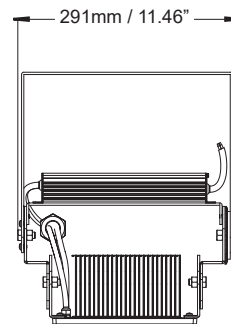

Code composition

Series	Model	Mounting	Wattage-Lumens	Beam Angles
FL Flood Light	PS Poolsider	YK Yoke Mount (Standard)	150W-255L 150W-25500lm	10D 10°
		PM Pendant Mount		30D 30°
		CAB Cross Arm Bracket		60D 60°
				90D 90°
				120D 120°

CCT	CRI	Voltage	Dimming	Finish	Accessories
27K 2700K	70 70+	UNV 120-277V	D 0-10V Dimming	GR Grey	NA No Accessories
30K 3000K		HV 277-480V (remote driver)			SC Safety Cable 1m / 39.37"
40K 4000K					
50K 5000K					
65K 6500K