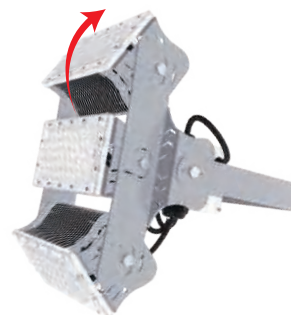

POOLSIDER FOR POOLS AND NATATORIUMS

Description

The **Poolsider** is a modular LED flood light specifically designed for the caustic environment of Natatoriums, but versatile enough to be used in any flood light application. Multiple optical lens choices, and rotatable modules allow a wide variety of light spread for various use both indoor and out.

DLC, cETL listed, and CE with 6 year warranty

Module rotatable 90°

Arc bracket rotatable 360°

POOLSIDER FOR POOLS AND NATATORIUMS

Product Information

60W

Installation:	Surface
Material:	Steel
Finish:	Grey
System power (W):	60W
Fixture lumen output (lm):	10200
System efficiency (lm/W):	170
LED driver:	Meanwell XLG
LED engine:	Philip Lumileds 5050, CREE 3535 for 10D ONLY