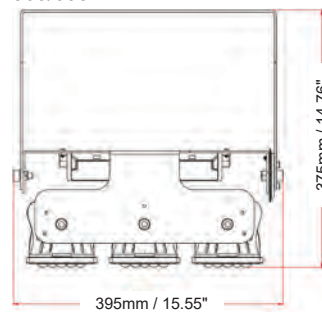

POOLSIDER FOR POOLS AND NATATORIUMS

Yoke Mounting Options

Wall installation

Ground installation

Ceiling installation

Pendant Mount

Telescopic Aluminum Pendant

Cross Arm Bracket Mount

120/200W

180/300W

240/400W

360/600W

POOLSIDER FOR POOLS AND NATATORIUMS

Beam Angles

ACCESSORIES

Safety Chain 1m / 39.37"