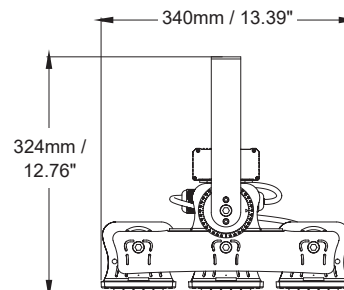

Code composition

Series	Model	Mounting	Wattage-Lumens	Beam Angles
FL Flood Light	PS Poolsider	YK Yoke Mount (Standard)	300W-510L 300W-51000lm	10D 10°
		PM Pendant Mount		30D 30°
		CAB Cross Arm Bracket		60D 60°
				90D 90°
				120D 120°

CCT	CRI	Voltage	Dimming	Finish	Accessories
27K 2700K	70 70+	UNV 120-277V	D 0-10V Dimming	GR Grey	NA No Accessories
30K 3000K		HV 277-480V (remote driver)			SC Safety Cable 1m / 39.37"
40K 4000K					
50K 5000K					
65K 6500K