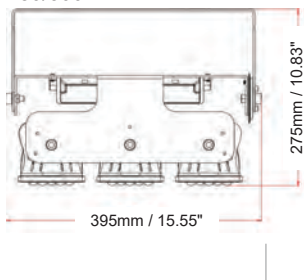

POOLSIDER FOR POOLS AND NATATORIUMS

Yoke Mounting Options

Pendant Mount

Telescopic Aluminum Pendant

Cross Arm Bracket Mount

180/300W