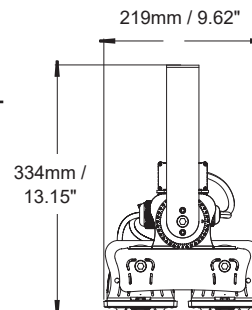

Code composition

Series	Model	Mounting	Wattage-Lumens	Beam Angles
FL Flood Light	PS Poolsider	YK Yoke Mount (Standard)	150W-255L 150W-25500lm	10D 10°
		PM Pendant Mount		30D 30°
		CAB Cross Arm Bracket		60D 60°
				90D 90°
				120D 120°

CCT	CRI	Voltage	Dimming	Finish	Accessories
27K 2700K	70 70+	UNV 120-277V	D 0-10V Dimming	GR Grey	NA No Accessories
30K 3000K		HV 277-480V (remote driver)			SC Safety Cable 1m / 39.37"
40K 4000K					
50K 5000K					
65K 6500K