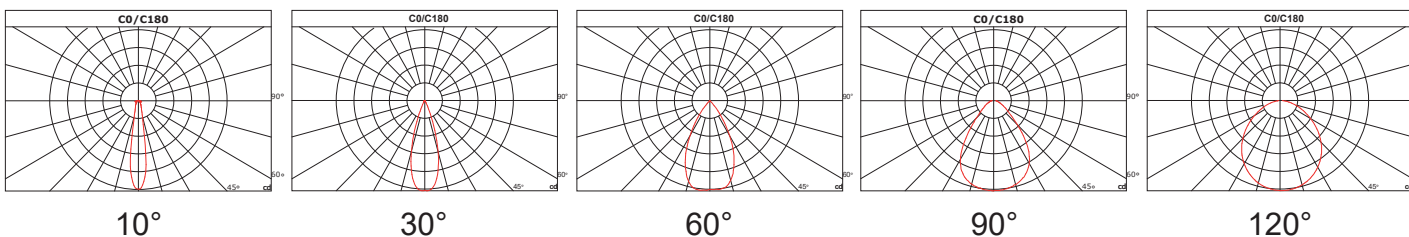

Code composition

Series	Model	Mounting	Wattage-Lumens	Beam Angles
FL Flood Light	PS Poolsider	YK Yoke Mount (Standard)	60W-102L 60W-10200lm	10D 10°
		PM Pendant Mount		30D 30°
		CAB Cross Arm Bracket		60D 60°
				90D 90°
				120D 120°

CCT	CRI	Voltage	Dimming	Finish	Accessories
27K 2700K	70 70+	UNV 120-277V	D 0-10V Dimming	GR Grey	NA No Accessories
30K 3000K		HV 277-480V (remote driver)			SC Safety Cable 1m / 39.37"
40K 4000K					
50K 5000K					
65K 6500K