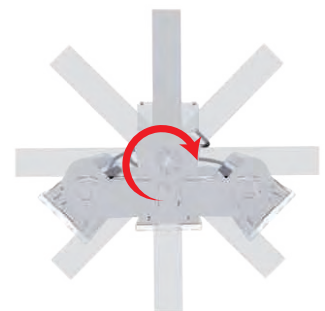

POOLSIDER FOR POOLS AND NATATORIUMS

Description

The **Poolsider** is a modular LED flood light specifically designed for the caustic environment of Natatoriums, but versatile enough to be used in any flood light application. Multiple optical lens choices, and rotatable modules allow a wide variety of light spread for various use both indoor and out.

Features

Salt spray anti corrosion tested to IEC60068-2-11,ISO4628-3, ASTM B117 standards for Natatorium applications. Anti-corrosive finish is standard. Available in 60W modules, each independently rotatable, featuring an aluminum cooling fin for superior heat dissipation.
IP66 Rated.
IK09 Rating.

Electrical Specifications

Available Wattages: 60W / 100W / 150W / 200W / 300W / 400W / 600W

CCTs: 2700K / 3000K / 4000K / 5000K / 6500K

Efficacy:

60D, 90D, 120D: 170LM/W

30D: 160 LM/W

10D: 120 LM/W

CRI: >70Ra

Power Factor: >0.95

Lifetime: L70 > 75000 hrs

Operating Temperature: -40 ~ 60° C / -40 ~ 140°F

Available Voltages: 120-277VAC UNV / 277-480V HV (Remote drivers only)
0-10V Dimming

Certifications and Warranty

DLC, cETL listed, and CE with 6 year warranty