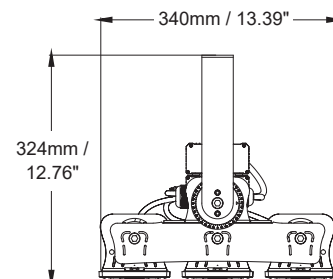

CCT	CRI	Voltage	Dimming	Finish	Accessories
27K 2700K	70 70+	UNV 120-277V	D 0-10V Dimming	GR Grey	NA No Accessories
30K 3000K		HV 277-480V (remote driver)			SC Safety Cable 1m / 39.37"
40K 4000K					
50K 5000K					
65K 6500K