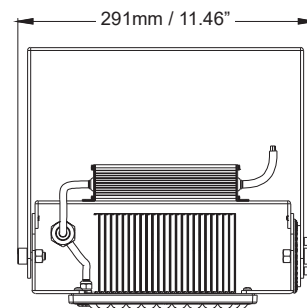

Code composition

Series	Model	Mounting	Wattage-Lumens	Beam Angles
FL Flood Light	PS Poolsider	YK Yoke Mount (Standard)	100W-170L 100W-17000lm	10D 10°
		PM Pendant Mount		30D 30°
		CAB Cross Arm Bracket		60D 60°
				90D 90°
				120D 120°

CCT	CRI	Voltage	Dimming	Finish	Accessories
27K 2700K	70 70+	UNV 120-277V	D 0-10V Dimming	GR Grey	NA No Accessories
30K 3000K		HV 277-480V (remote driver)			SC Safety Cable 1m / 39.37"
40K 4000K					
50K 5000K					
65K 6500K