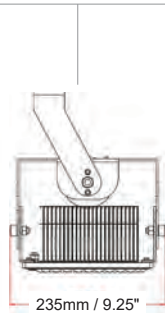

POOLSIDER FOR POOLS AND NATATORIUMS

Yoke Mounting Options

Wall installation

Ground installation

Ceiling installation

Pendant Mount

Telescopic Aluminum Pendant

Cross Arm Bracket Mount

120/200W

180/300W

240/400W

360/600W

POOLSIDER FOR POOLS AND NATATORIUMS

Beam Angles

ACCESSORIES

Safety Chain 1m / 39.37"