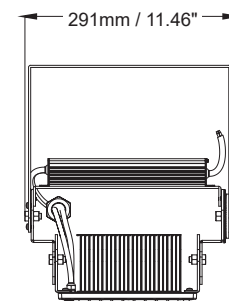

Code composition

Series	Model	Mounting	Wattage-Lumens	Beam Angles
FL Flood Light	PS Poolsider	YK Yoke Mount (Standard)	300W-510L 300W-51000lm	10D 10°
		PM Pendant Mount		30D 30°
		CAB Cross Arm Bracket		60D 60°
				90D 90°
				120D 120°

CCT	CRI	Voltage	Dimming	Finish	Accessories
27K 2700K	70 70+	UNV 120-277V	D 0-10V Dimming	GR Grey	NA No Accessories
30K 3000K		HV 277-480V (remote driver)			SC Safety Cable 1m / 39.37"
40K 4000K					
50K 5000K					
65K 6500K