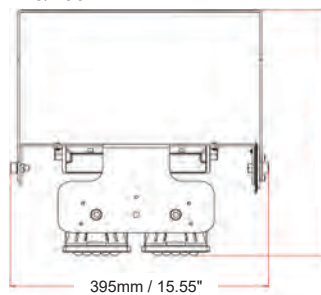

POOLSIDER FOR POOLS AND NATATORIUMS

Yoke Mounting Options

Pendant Mount

Telescopic Aluminum Pendant

Cross Arm Bracket Mount

240/400W