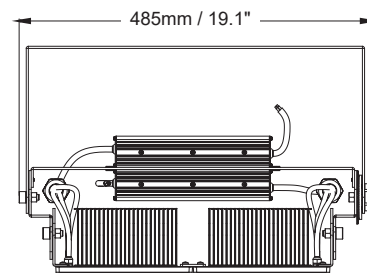

Code composition

Series	Model	Mounting	Wattage-Lumens	Beam Angles
FL Flood Light	PS Poolsider	YK Yoke Mount (Standard)	600W-1020L 600W-102000lm	10D 10°
		PM Pendant Mount		30D 30°
		CAB Cross Arm Bracket		60D 60°
				90D 90°
				120D 120°