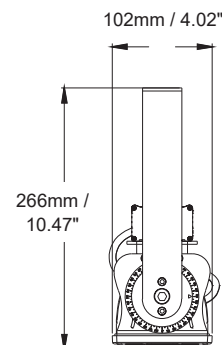

Code composition

Series	Model	Mounting	Wattage-Lumens	Beam Angles
FL Flood Light	PS Poolsider	YK Yoke Mount (Standard)	60W-102L 60W-10200lm	10D 10°
		PM Pendant Mount		30D 30°
		CAB Cross Arm Bracket		60D 60°
				90D 90°
				120D 120°

CCT	CRI	Voltage	Dimming	Finish	Accessories
27K 2700K	70 70+	UNV 120-277V	D 0-10V Dimming	GR Grey	NA No Accessories
30K 3000K		HV 277-480V (remote driver)			SC Safety Cable 1m / 39.37"
40K 4000K					
50K 5000K					
65K 6500K