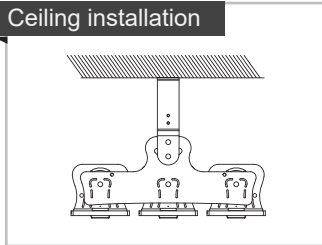

POOLSIDER FOR POOLS AND NATATORIUMS

Yoke Mounting Options

Wall installation

Ground installation

Ceiling installation

Pendant Mount

Telescopic Aluminum Pendant

Cross Arm Bracket Mount