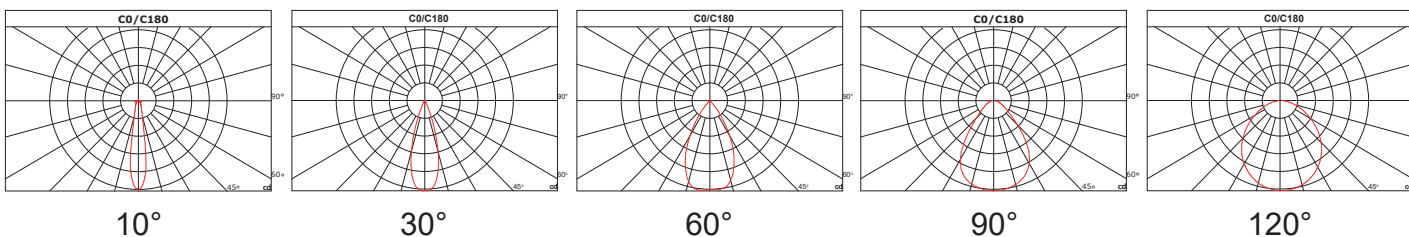

Code composition

Series	Model	Mounting	Wattage-Lumens	Beam Angles
FL Flood Light	PS Poolsider	YK Yoke Mount (Standard)	100W-170L 100W-17000lm	10D 10°
		PM Pendant Mount		30D 30°
		CAB Cross Arm Bracket		60D 60°
				90D 90°
				120D 120°

CCT	CRI	Voltage	Dimming	Finish	Accessories
27K 2700K	70 70+	UNV 120-277V	D 0-10V Dimming	GR Grey	NA No Accessories
30K 3000K		HV 277-480V (remote driver)			SC Safety Cable 1m / 39.37"
40K 4000K					
50K 5000K					
65K 6500K