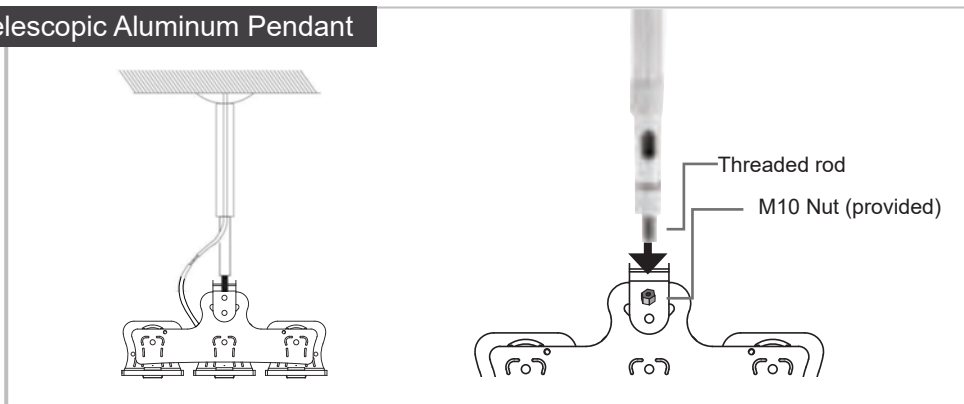

POOLSIDER FOR POOLS AND NATATORIUMS

Yoke Mounting Options

Wall installation

Ground installation

Ceiling installation

Pendant Mount

Telescopic Aluminum Pendant

Cross Arm Bracket Mount