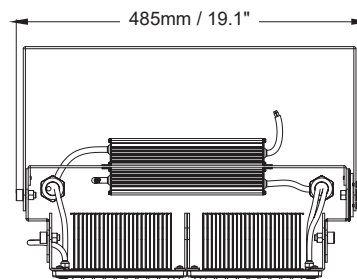

Code composition

Series	Model	Mounting	Wattage-Lumens	Beam Angles
FL Flood Light	PS Poolsider	YK Yoke Mount (Standard)	400W-680L 400W-68000lm	10D 10°
		PM Pendant Mount		30D 30°
		CAB Cross Arm Bracket		60D 60°
				90D 90°
				120D 120°