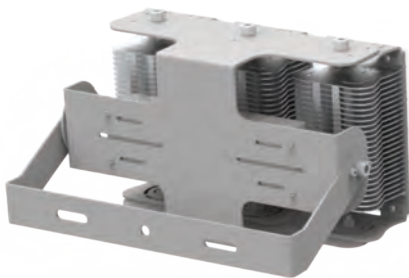

POOLSIDER FOR POOLS AND NATATORIUMS

Yoke Mounting Options

Wall installation

Ground installation

Ceiling installation

Pendant Mount

Telescopic Aluminum Pendant

Cross Arm Bracket Mount

120/200W

180/300W

240/400W

360/600W

POOLSIDER FOR POOLS AND NATATORIUMS

Beam Angles

ACCESSORIES

Safety Chain 1m / 39.37"