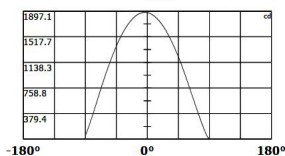

MOON DOWN SERIES 90W

Product Information

90W

Installation:	Suspended
Material:	Die-casting aluminum
Finish:	White
System power (W):	90
Fixture lumen output (lm):	7650
System efficiency (lm/W):	85

Packaging

Net weight lamp (kg/lb):	8.4 / 18.52
Gross weight carton (kg/lb):	11.3 / 24.91
Master carton dimensions (mm/in):	1020 x 1020 x 220 / 40.16 x 40.16 x 8.66
Quantity per carton:	1

Code composition

Series	Model	Size	Mounting	Wattage-Lumens
DR Decorative	MD Moon Down	35 35.4" (900mm)	SP Suspended (standard) PM Pendant CM Surface RM Recessed	90W-76.55L 90W-7650lm

CCT	CRI	Voltage	Dimming	Fixture Finish
30K 3000K	90 90+	UNV 120-277V	D 0-10V Dimming (Standard)	WH White (Standard)
35K 3500K				BK Black
40K 4000K				SL Silver
50K 5000K