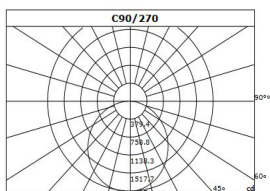

MOON DOWN SERIES 15W

Product Information

15W

Installation:	Suspended
Material:	Die-casting aluminum
Finish:	White
System power (W):	15
Fixture lumen output (lm):	1275
System efficiency (lm/W):	85

Packaging

Net weight lamp (kg/lb):	2.6 / 5.73
Gross weight carton (kg/lb):	3.6 / 7.94
Master carton dimensions (mm/in):	390 x 390 x 190 / 15.35 x 15.35 x 7.48
Quantity per carton:	1

Code composition

Series	Model	Size	Mounting	Wattage-Lumens
DR Decorative	MD Moon Down	11.8 11.8" (300mm)	SP Suspended (standard) PM Pendant CM Surface	15W-12.75L 15W-1275lm

CCT	CRI	Voltage	Dimming	Fixture Finish
30K 3000K	90 90+	UNV 120-277V	D 0-10V Dimming (Standard)	WH White (Standard)
35K 3500K				BK Black
40K 4000K				SL Silver
50K 5000K