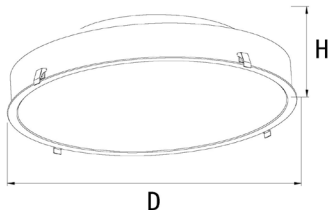

RM - Recessed Mount

Model No	Dimension	
	D	H
25W	20.1" / 510mm	3.7" / 95mm
40W	24.8" / 630mm	
90W	36.6" / 930mm	
150W	48.4" / 1230mm