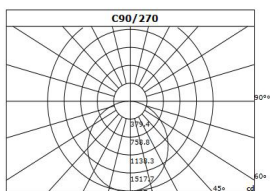

MOON DOWN SERIES 150W

Product Information

150W

Installation:	Surface
Material:	Die-casting aluminum
Finish:	White
System power (W):	150
Fixture lumen output (lm):	12750
System efficiency (lm/W):	85

Packaging

Net weight lamp (kg/lb):	13.8 / 30.42
Gross weight carton (kg/lb):	18.1 / 39.9
Master carton dimensions (mm/in):	1320 x 1320 x 220 / 51.97 x 51.97 x 8.66
Quantity per carton:	1

Code composition

Series	Model	Size	Mounting	Wattage-Lumens
DR Decorative	MD Moon Down	47 47.2" (1200mm)	CM Surface (standard) RM Recessed	150W-127.5L 150W-12750lm

CCT	CRI	Voltage	Dimming	Fixture Finish
30K 3000K	90 90+	UNV 120-277V	D 0-10V Dimming (Standard)	WH White (Standard)
35K 3500K				BK Black
40K 4000K				SL Silver
50K 5000K