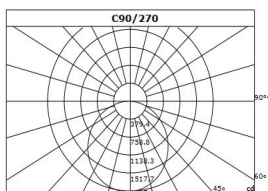

MOON DOWN SERIES 90W

Product Information

90W

Installation:	Suspended
Material:	Die-casting aluminum
Finish:	White
System power (W):	90
Fixture lumen output (lm):	7650
System efficiency (lm/W):	85

Packaging

Net weight lamp (kg/lb):	8.4 / 18.52
Gross weight carton (kg/lb):	11.3 / 24.91
Master carton dimensions (mm/in):	1020 x 1020 x 220 / 40.16 x 40.16 x 8.66
Quantity per carton:	1

Code composition

Series	Model	Size	Mounting	Wattage-Lumens
DR Decorative	MD Moon Down	35 35.4" (900mm)	SP Suspended (standard) PM Pendant CM Surface RM Recessed	90W-76.55L 90W-7650lm

CCT	CRI	Voltage	Dimming	Fixture Finish
30K 3000K	90 90+	UNV 120-277V	D 0-10V Dimming (Standard)	WH White (Standard)
35K 3500K				BK Black
40K 4000K				SL Silver
50K 5000K