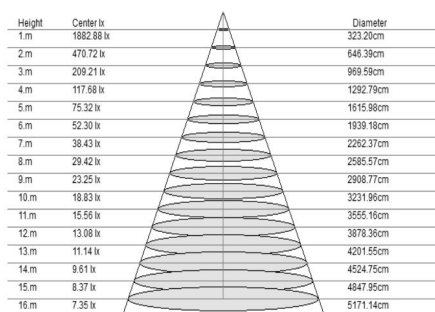

Code composition

Series	Model	Size	Mounting	Wattage-Lumens
DR Decorative	MD Moon Down	47 47.2" (1200mm)	SP Suspended (standard) PM Pendant	180W-153L 180W-15300lm

CCT	CRI	Voltage	Dimming	Fixture Finish
30K 3000K	90 90+	UNV 120-277V	D 0-10V Dimming (Standard)	WH White (Standard)
35K 3500K				BK Black
40K 4000K				SL Silver
50K 5000K				

Beam Angle: 116.50°(50%Imax)