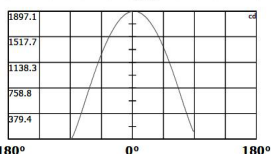

MOON DOWN SERIES 25W

Product Information

25W

Installation:	Suspended
Material:	Die-casting aluminum
Finish:	White
System power (W):	25
Fixture lumen output (lm):	2125
System efficiency (lm/W):	85

Packaging

Net weight lamp (kg/lb):	4.3 / 9.48
Gross weight carton (kg/lb):	5.2 / 11.46
Master carton dimensions (mm/in):	570 x 570 x 190 / 22.44 x 22.44 x 7.48
Quantity per carton:	1

Code composition

Series	Model	Size	Mounting	Wattage-Lumens
DR Decorative	MD Moon Down	19 18.9" (480mm)	SP Suspended (standard) PM Pendant CM Surface RM Recessed	25W-21.25L 25W-2125lm

CCT	CRI	Voltage	Dimming	Fixture Finish
30K 3000K	90 90+	UNV 120-277V	D 0-10V Dimming (Standard)	WH White (Standard)
35K 3500K				BK Black
40K 4000K				SL Silver
50K 5000K