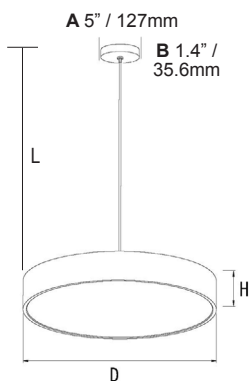

Net weight lamp (kg/lb):	13.8 / 30.42
Gross weight carton (kg/lb):	18.1 / 39.9
Master carton dimensions (mm/in):	1320 x 1320 x 220 / 51.97 x 51.97 x 8.66
Quantity per carton:	1

Code composition

Series	Model	Size	Mounting	Wattage-Lumens
DR Decorative	MD Moon Down	47 47.2" (1200mm)	SP Suspended (standard) PM Pendant	180W-153L 180W-15300lm

MOON DOWN SERIES

Dimensions

SP - Suspension Mount (Standard)

Model No	Dimension				
	D	H	A	B	L
15W	11.8" / 300mm	3.1" / 80mm	10.0" / 250mm	1.38" / 35mm	59" / 1500mm
20W	15.7" / 400mm				
25W	18.9" / 480mm				
40W	23.6" / 600mm				
90W	35.4" / 900mm				
180W	47.2" / 1200mm		13.8" / 350mm		

PM - Pendant Mount

Model No	Dimension				
	D	H	A	B	L
15W	11.8" / 300mm	3.1" / 80mm	5.0" / 125mm	1.38" / 35mm	59" / 1500mm
20W	15.7" / 400mm				
25W	18.9" / 480mm				
40W	23.6" / 600mm				
90W	35.4" / 900mm				
180W	47.2" / 1200mm				

CM - Surface Mount

Model No	Dimension	
	D	H
15W	11.8" / 300mm	3.7" / 95mm
20W	15.7" / 400mm	
25W	18.9" / 480mm	
40W	23.6" / 600mm	
90W	35.4" / 900mm	
150W	47.2" / 1200mm	

RM - Recessed Mount

Model No	Dimension	
	D	H
25W	20.1" / 510mm	3.7" / 95mm
40W	24.8" / 630mm	
90W	36.6" / 930mm	
150W	48.4" / 1230mm	