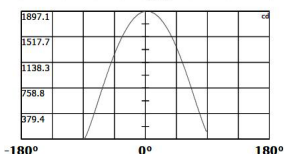

MOON DOWN SERIES 15W

Product Information

15W

Installation:	Suspended
Material:	Die-casting aluminum
Finish:	White
System power (W):	15
Fixture lumen output (lm):	1275
System efficiency (lm/W):	85

Packaging

Net weight lamp (kg/lb):	2.6 / 5.73
Gross weight carton (kg/lb):	3.6 / 7.94
Master carton dimensions (mm/in):	390 x 390 x 190 / 15.35 x 15.35 x 7.48
Quantity per carton:	1

Code composition

Series	Model	Size	Mounting	Wattage-Lumens
DR Decorative	MD Moon Down	11.8 11.8" (300mm)	SP Suspended (standard) PM Pendant CM Surface	15W-12.75L 15W-1275lm

CCT	CRI	Voltage	Dimming	Fixture Finish
30K 3000K	90 90+	UNV 120-277V	D 0-10V Dimming (Standard)	WH White (Standard)
35K 3500K				BK Black
40K 4000K				SL Silver
50K 5000K