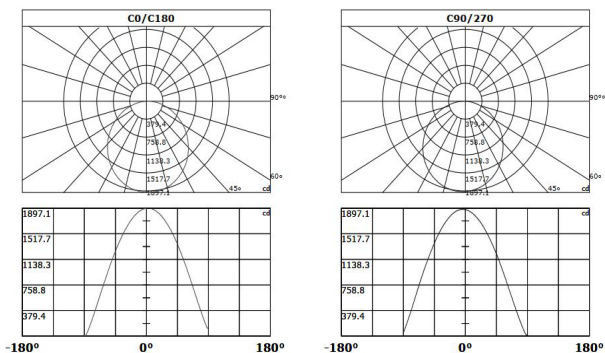

MOON DOWN SERIES 20W

Product Information

20W

Installation:	Suspended
Material:	Die-casting aluminum
Finish:	White
System power (W):	20
Fixture lumen output (lm):	1700
System efficiency (lm/W):	85

Packaging

Net weight lamp (kg/lb):	3.4 / 7.5
Gross weight carton (kg/lb):	4.2 / 9.26
Master carton dimensions (mm/in):	490 x 490 x 190 / 19.29 x 19.29 x 7.48
Quantity per carton:	1

Code composition

Series	Model	Size	Mounting	Wattage-Lumens
DR Decorative	MD Moon Down	16 15.7" (400mm)	SP Suspended (standard) PM Pendant CM Surface	20W-17L 20W-1700lm

CCT	CRI	Voltage	Dimming	Fixture Finish
30K 3000K	90 90+	UNV 120-277V	D 0-10V Dimming (Standard)	WH White (Standard)
35K 3500K				BK Black
40K 4000K				SL Silver
50K 5000K