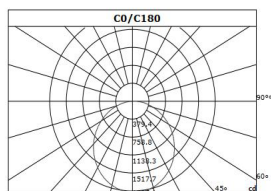

MOON DOWN SERIES 150W

Product Information

150W

Installation:	Surface
Material:	Die-casting aluminum
Finish:	White
System power (W):	150
Fixture lumen output (lm):	12750
System efficiency (lm/W):	85

Packaging

Net weight lamp (kg/lb):	13.8 / 30.42
Gross weight carton (kg/lb):	18.1 / 39.9
Master carton dimensions (mm/in):	1320 x 1320 x 220 / 51.97 x 51.97 x 8.66
Quantity per carton:	1

Code composition

Series	Model	Size	Mounting	Wattage-Lumens
DR Decorative	MD Moon Down	47 47.2" (1200mm)	CM Surface (standard) RM Recessed	150W-127.5L 150W-12750lm

CCT	CRI	Voltage	Dimming	Fixture Finish
30K 3000K	90 90+	UNV 120-277V	D 0-10V Dimming (Standard)	WH White (Standard)
35K 3500K				BK Black
40K 4000K				SL Silver
50K 5000K