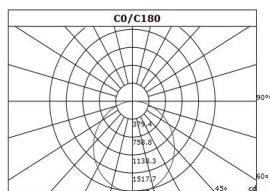

MOON DOWN SERIES 90W

Product Information

90W

Installation:	Suspended
Material:	Die-casting aluminum
Finish:	White
System power (W):	90
Fixture lumen output (lm):	7650
System efficiency (lm/W):	85

Packaging

Net weight lamp (kg/lb):	8.4 / 18.52
Gross weight carton (kg/lb):	11.3 / 24.91
Master carton dimensions (mm/in):	1020 x 1020 x 220 / 40.16 x 40.16 x 8.66
Quantity per carton:	1

Code composition

Series	Model	Size	Mounting	Wattage-Lumens
DR Decorative	MD Moon Down	35 35.4" (900mm)	SP Suspended (standard) PM Pendant CM Surface RM Recessed	90W-76.55L 90W-7650lm

CCT	CRI	Voltage	Dimming	Fixture Finish
30K 3000K	90 90+	UNV 120-277V	D 0-10V Dimming (Standard)	WH White (Standard)
35K 3500K				BK Black
40K 4000K				SL Silver
50K 5000K