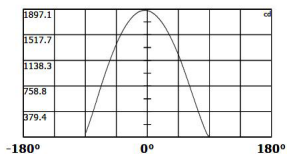

MOON DOWN SERIES 40W

Product Information

40W

Installation:	Suspended
Material:	Die-casting aluminum
Finish:	White
System power (W):	40
Fixture lumen output (lm):	3400
System efficiency (lm/W):	85

Packaging

Net weight lamp (kg/lb):	6.3 / 13.89
Gross weight carton (kg/lb):	7.6 / 16.76
Master carton dimensions (mm/in):	690 x 690 x 190 / 27.17 x 27.17 x 7.48
Quantity per carton:	1

Code composition

Series	Model	Size	Mounting	Wattage-Lumens
DR Decorative	MD Moon Down	24 23.6" (600mm)	SP Suspended (standard) PM Pendant CM Surface RM Recessed	40W-34L 40W-3400lm

CCT	CRI	Voltage	Dimming	Fixture Finish
30K 3000K	90 90+	UNV 120-277V	D 0-10V Dimming (Standard)	WH White (Standard)
35K 3500K				BK Black
40K 4000K				SL Silver
50K 5000K