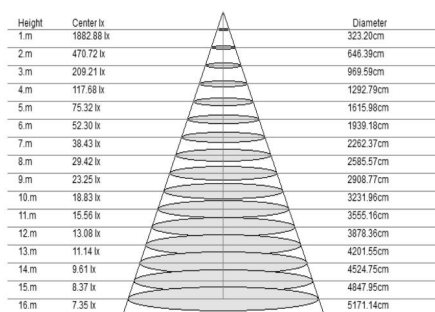

Code composition

Series	Model	Size	Mounting	Wattage-Lumens
DR Decorative	MD Moon Down	47 47.2" (1200mm)	CM Surface (standard) RM Recessed	150W-127.5L 150W-12750lm

CCT	CRI	Voltage	Dimming	Fixture Finish
30K 3000K	90 90+	UNV 120-277V	D 0-10V Dimming (Standard)	WH White (Standard)
35K 3500K				BK Black
40K 4000K				SL Silver
50K 5000K				

Beam Angle: 116.50°(50%Imax)