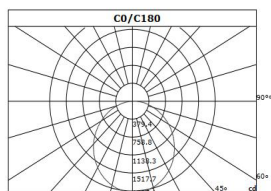

MOON DOWN SERIES 25W

Product Information

25W

Installation:	Suspended
Material:	Die-casting aluminum
Finish:	White
System power (W):	25
Fixture lumen output (lm):	2125
System efficiency (lm/W):	85

Packaging

Net weight lamp (kg/lb):	4.3 / 9.48
Gross weight carton (kg/lb):	5.2 / 11.46
Master carton dimensions (mm/in):	570 x 570 x 190 / 22.44 x 22.44 x 7.48
Quantity per carton:	1

Code composition

Series	Model	Size	Mounting	Wattage-Lumens
DR Decorative	MD Moon Down	19 18.9" (480mm)	SP Suspended (standard) PM Pendant CM Surface RM Recessed	25W-21.25L 25W-2125lm

CCT	CRI	Voltage	Dimming	Fixture Finish
30K 3000K	90 90+	UNV 120-277V	D 0-10V Dimming (Standard)	WH White (Standard)
35K 3500K				BK Black
40K 4000K				SL Silver
50K 5000K