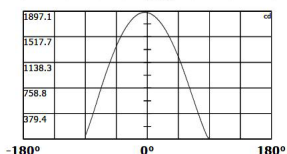

MOON DOWN SERIES 15W

Product Information

15W

Installation:	Suspended
Material:	Die-casting aluminum
Finish:	White
System power (W):	15
Fixture lumen output (lm):	1275
System efficiency (lm/W):	85

Packaging

Net weight lamp (kg/lb):	2.6 / 5.73
Gross weight carton (kg/lb):	3.6 / 7.94
Master carton dimensions (mm/in):	390 x 390 x 190 / 15.35 x 15.35 x 7.48
Quantity per carton:	1

Code composition

Series	Model	Size	Mounting	Wattage-Lumens
DR Decorative	MD Moon Down	11.8 11.8" (300mm)	SP Suspended (standard) PM Pendant CM Surface	15W-12.75L 15W-1275lm

CCT	CRI	Voltage	Dimming	Fixture Finish
30K 3000K	90 90+	UNV 120-277V	D 0-10V Dimming (Standard)	WH White (Standard)
35K 3500K				BK Black
40K 4000K				SL Silver
50K 5000K