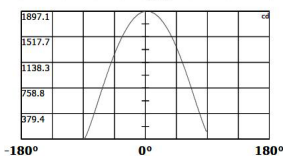

MOON DOWN SERIES 90W

Product Information

90W

Installation:	Suspended
Material:	Die-casting aluminum
Finish:	White
System power (W):	90
Fixture lumen output (lm):	7650
System efficiency (lm/W):	85

Packaging

Net weight lamp (kg/lb):	8.4 / 18.52
Gross weight carton (kg/lb):	11.3 / 24.91
Master carton dimensions (mm/in):	1020 x 1020 x 220 / 40.16 x 40.16 x 8.66
Quantity per carton:	1

Code composition

Series	Model	Size	Mounting	Wattage-Lumens
DR Decorative	MD Moon Down	35 35.4" (900mm)	SP Suspended (standard) PM Pendant CM Surface RM Recessed	90W-76.55L 90W-7650lm

CCT	CRI	Voltage	Dimming	Fixture Finish
30K 3000K	90 90+	UNV 120-277V	D 0-10V Dimming (Standard)	WH White (Standard)
35K 3500K				BK Black
40K 4000K				SL Silver
50K 5000K