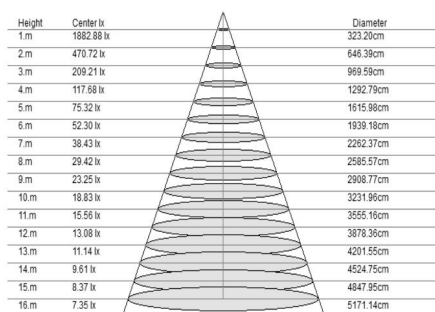

Code composition

Series	Model	Size	Mounting	Wattage-Lumens
DR Decorative	MD Moon Down	11.8 11.8" (300mm)	SP Suspended (standard) PM Pendant CM Surface	15W-12.75L 15W-1275lm

CCT	CRI	Voltage	Dimming	Fixture Finish
30K 3000K	90 90+	UNV 120-277V	D 0-10V Dimming (Standard)	WH White (Standard)
35K 3500K				BK Black
40K 4000K				SL Silver
50K 5000K				

Beam Angle: 116.50°(50%Imax)