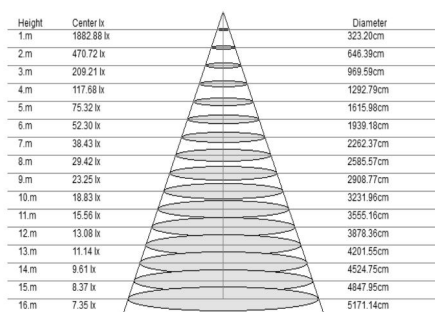

Code composition

Series	Model	Size	Mounting	Wattage-Lumens
DR Decorative	MD Moon Down	24 23.6" (600mm)	SP Suspended (standard) PM Pendant CM Surface RM Recessed	40W-34L 40W-3400lm

CCT	CRI	Voltage	Dimming	Fixture Finish
30K 3000K	90 90+	UNV 120-277V	D 0-10V Dimming (Standard)	WH White (Standard)
35K 3500K				BK Black
40K 4000K				SL Silver
50K 5000K				

Beam Angle: 116.50°(50%Imax)