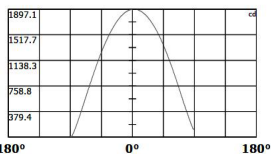

MOON DOWN SERIES 40W

Product Information

40W

Installation:	Suspended
Material:	Die-casting aluminum
Finish:	White
System power (W):	40
Fixture lumen output (lm):	3400
System efficiency (lm/W):	85

Packaging

Net weight lamp (kg/lb):	6.3 / 13.89
Gross weight carton (kg/lb):	7.6 / 16.76
Master carton dimensions (mm/in):	690 x 690 x 190 / 27.17 x 27.17 x 7.48
Quantity per carton:	1

Code composition

Series	Model	Size	Mounting	Wattage-Lumens
DR Decorative	MD Moon Down	24 23.6" (600mm)	SP Suspended (standard) PM Pendant CM Surface RM Recessed	40W-34L 40W-3400lm

CCT	CRI	Voltage	Dimming	Fixture Finish
30K 3000K	90 90+	UNV 120-277V	D 0-10V Dimming (Standard)	WH White (Standard)
35K 3500K				BK Black
40K 4000K				SL Silver
50K 5000K