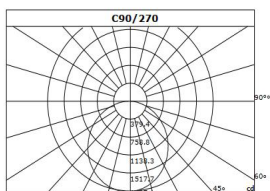

MOON DOWN SERIES 25W

Product Information

25W

Installation:	Suspended
Material:	Die-casting aluminum
Finish:	White
System power (W):	25
Fixture lumen output (lm):	2125
System efficiency (lm/W):	85

Packaging

Net weight lamp (kg/lb):	4.3 / 9.48
Gross weight carton (kg/lb):	5.2 / 11.46
Master carton dimensions (mm/in):	570 x 570 x 190 / 22.44 x 22.44 x 7.48
Quantity per carton:	1

Code composition

Series	Model	Size	Mounting	Wattage-Lumens
DR Decorative	MD Moon Down	19 18.9" (480mm)	SP Suspended (standard) PM Pendant CM Surface RM Recessed	25W-21.25L 25W-2125lm

CCT	CRI	Voltage	Dimming	Fixture Finish
30K 3000K	90 90+	UNV 120-277V	D 0-10V Dimming (Standard)	WH White (Standard)
35K 3500K				BK Black
40K 4000K				SL Silver
50K 5000K