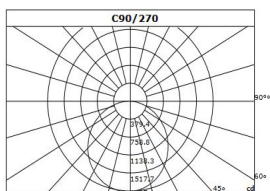

MOON DOWN SERIES 40W

Product Information

40W

Installation:	Suspended
Material:	Die-casting aluminum
Finish:	White
System power (W):	40
Fixture lumen output (lm):	3400
System efficiency (lm/W):	85

Packaging

Net weight lamp (kg/lb):	6.3 / 13.89
Gross weight carton (kg/lb):	7.6 / 16.76
Master carton dimensions (mm/in):	690 x 690 x 190 / 27.17 x 27.17 x 7.48
Quantity per carton:	1

Code composition

Series	Model	Size	Mounting	Wattage-Lumens
DR Decorative	MD Moon Down	24 23.6" (600mm)	SP Suspended (standard) PM Pendant CM Surface RM Recessed	40W-34L 40W-3400lm

CCT	CRI	Voltage	Dimming	Fixture Finish
30K 3000K	90 90+	UNV 120-277V	D 0-10V Dimming (Standard)	WH White (Standard)
35K 3500K				BK Black
40K 4000K				SL Silver
50K 5000K