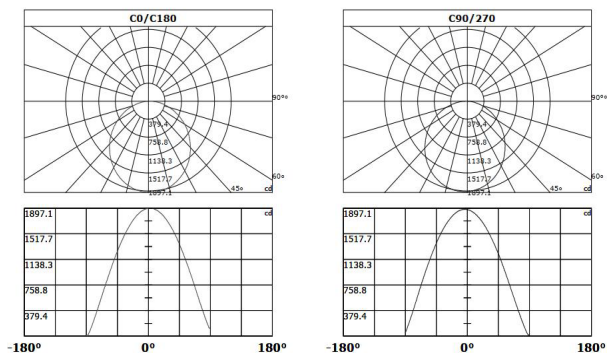

MOON DOWN SERIES 180W

Product Information

180W

Installation:	Suspended
Material:	Die-casting aluminum
Finish:	White
System power (W):	180
Fixture lumen output (lm):	15300
System efficiency (lm/W):	85

Packaging

Net weight lamp (kg/lb):	13.8 / 30.42
Gross weight carton (kg/lb):	18.1 / 39.9
Master carton dimensions (mm/in):	1320 x 1320 x 220 / 51.97 x 51.97 x 8.66
Quantity per carton:	1

Code composition

Series	Model	Size	Mounting	Wattage-Lumens
DR Decorative	MD Moon Down	47 47.2" (1200mm)	SP Suspended (standard) PM Pendant	180W-153L 180W-15300lm

CCT	CRI	Voltage	Dimming	Fixture Finish
30K 3000K	90 90+	UNV 120-277V	D 0-10V Dimming (Standard)	WH White (Standard)
35K 3500K				BK Black
40K 4000K				SL Silver
50K 5000K