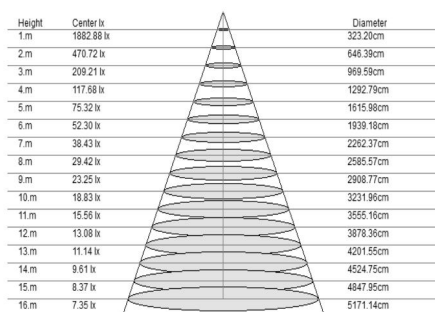

Code composition

Series	Model	Size	Mounting	Wattage-Lumens
DR Decorative	MD Moon Down	35 35.4" (900mm)	SP Suspended (standard) PM Pendant CM Surface RM Recessed	90W-76.55L 90W-7650lm

CCT	CRI	Voltage	Dimming	Fixture Finish
30K 3000K	90 90+	UNV 120-277V	D 0-10V Dimming (Standard)	WH White (Standard)
35K 3500K				BK Black
40K 4000K				SL Silver
50K 5000K				

Beam Angle: 116.50°(50%Imax)