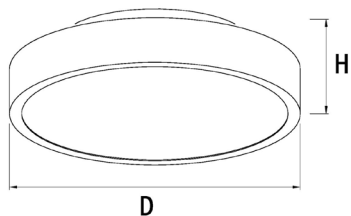

CM - Surface Mount

Model No	Dimension	
	D	H
15W	11.8" / 300mm	3.7" / 95mm
20W	15.7" / 400mm	
25W	18.9" / 480mm	
40W	23.6" / 600mm	
90W	35.4" / 900mm	
150W	47.2" / 1200mm