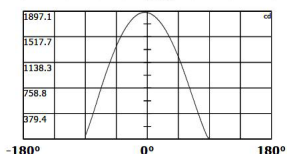

MOON DOWN SERIES 25W

Product Information

25W

Installation:	Suspended
Material:	Die-casting aluminum
Finish:	White
System power (W):	25
Fixture lumen output (lm):	2125
System efficiency (lm/W):	85

Packaging

Net weight lamp (kg/lb):	4.3 / 9.48
Gross weight carton (kg/lb):	5.2 / 11.46
Master carton dimensions (mm/in):	570 x 570 x 190 / 22.44 x 22.44 x 7.48
Quantity per carton:	1

Code composition

Series	Model	Size	Mounting	Wattage-Lumens
DR Decorative	MD Moon Down	19 18.9" (480mm)	SP Suspended (standard) PM Pendant CM Surface RM Recessed	25W-21.25L 25W-2125lm

CCT	CRI	Voltage	Dimming	Fixture Finish
30K 3000K	90 90+	UNV 120-277V	D 0-10V Dimming (Standard)	WH White (Standard)
35K 3500K				BK Black
40K 4000K				SL Silver
50K 5000K