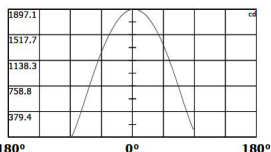

MOON DOWN SERIES 150W

Product Information

150W

Installation:	Surface
Material:	Die-casting aluminum
Finish:	White
System power (W):	150
Fixture lumen output (lm):	12750
System efficiency (lm/W):	85

Packaging

Net weight lamp (kg/lb):	13.8 / 30.42
Gross weight carton (kg/lb):	18.1 / 39.9
Master carton dimensions (mm/in):	1320 x 1320 x 220 / 51.97 x 51.97 x 8.66
Quantity per carton:	1

Code composition

Series	Model	Size	Mounting	Wattage-Lumens
DR Decorative	MD Moon Down	47 47.2" (1200mm)	CM Surface (standard) RM Recessed	150W-127.5L 150W-12750lm

CCT	CRI	Voltage	Dimming	Fixture Finish
30K 3000K	90 90+	UNV 120-277V	D 0-10V Dimming (Standard)	WH White (Standard)
35K 3500K				BK Black
40K 4000K				SL Silver
50K 5000K