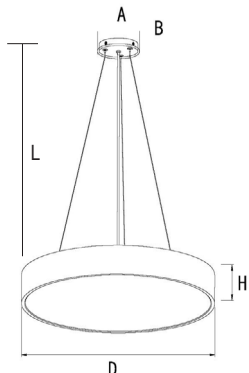

Net weight lamp (kg/lb):	13.8 / 30.42
Gross weight carton (kg/lb):	18.1 / 39.9
Master carton dimensions (mm/in):	1320 x 1320 x 220 / 51.97 x 51.97 x 8.66
Quantity per carton:	1

Code composition

Series	Model	Size	Mounting	Wattage-Lumens
DR Decorative	MD Moon Down	47 47.2" (1200mm)	CM Surface (standard) RM Recessed	150W-127.5L 150W-12750lm

Net weight lamp (kg/lb):	13.8 / 30.42
Gross weight carton (kg/lb):	18.1 / 39.9
Master carton dimensions (mm/in):	1320 x 1320 x 220 / 51.97 x 51.97 x 8.66
Quantity per carton:	1

Code composition

Series	Model	Size	Mounting	Wattage-Lumens
DR Decorative	MD Moon Down	47 47.2" (1200mm)	SP Suspended (standard) PM Pendant	180W-153L 180W-15300lm

MOON DOWN SERIES

Dimensions

SP - Suspension Mount (Standard)

Model No	Dimension				
	D	H	A	B	L
15W	11.8" / 300mm	3.1" / 80mm	10.0" / 250mm	1.38" / 35mm	59" / 1500mm
20W	15.7" / 400mm				
25W	18.9" / 480mm				
40W	23.6" / 600mm				
90W	35.4" / 900mm				
180W	47.2" / 1200mm		13.8" / 350mm		

PM - Pendant Mount

Model No	Dimension				
	D	H	A	B	L
15W	11.8" / 300mm	3.1" / 80mm	5.0" / 125mm	1.38" / 35mm	59" / 1500mm
20W	15.7" / 400mm				
25W	18.9" / 480mm				
40W	23.6" / 600mm				
90W	35.4" / 900mm				
180W	47.2" / 1200mm				