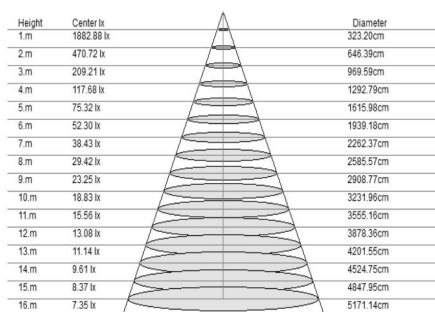

Code composition

Series	Model	Size	Mounting	Wattage-Lumens
DR Decorative	MD Moon Down	16 15.7" (400mm)	SP Suspended (standard) PM Pendant CM Surface	20W-17L 20W-1700lm

CCT	CRI	Voltage	Dimming	Fixture Finish
30K 3000K	90 90+	UNV 120-277V	D 0-10V Dimming (Standard)	WH White (Standard)
35K 3500K				BK Black
40K 4000K				SL Silver
50K 5000K				

Beam Angle: 116.50°(50%Imax)