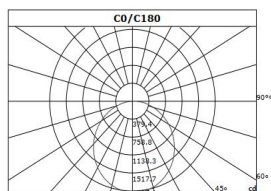

MOON DOWN SERIES 15W

Product Information

15W

Installation:	Suspended
Material:	Die-casting aluminum
Finish:	White
System power (W):	15
Fixture lumen output (lm):	1275
System efficiency (lm/W):	85

Packaging

Net weight lamp (kg/lb):	2.6 / 5.73
Gross weight carton (kg/lb):	3.6 / 7.94
Master carton dimensions (mm/in):	390 x 390 x 190 / 15.35 x 15.35 x 7.48
Quantity per carton:	1

Code composition

Series	Model	Size	Mounting	Wattage-Lumens
DR Decorative	MD Moon Down	11.8 11.8" (300mm)	SP Suspended (standard) PM Pendant CM Surface	15W-12.75L 15W-1275lm

CCT	CRI	Voltage	Dimming	Fixture Finish
30K 3000K	90 90+	UNV 120-277V	D 0-10V Dimming (Standard)	WH White (Standard)
35K 3500K				BK Black
40K 4000K				SL Silver
50K 5000K