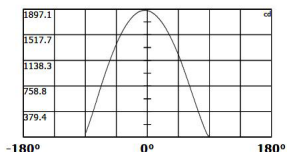

MOON DOWN SERIES 150W

Product Information

150W

Installation:	Surface
Material:	Die-casting aluminum
Finish:	White
System power (W):	150
Fixture lumen output (lm):	12750
System efficiency (lm/W):	85

Packaging

Net weight lamp (kg/lb):	13.8 / 30.42
Gross weight carton (kg/lb):	18.1 / 39.9
Master carton dimensions (mm/in):	1320 x 1320 x 220 / 51.97 x 51.97 x 8.66
Quantity per carton:	1

Code composition

Series	Model	Size	Mounting	Wattage-Lumens
DR Decorative	MD Moon Down	47 47.2" (1200mm)	CM Surface (standard) RM Recessed	150W-127.5L 150W-12750lm

CCT	CRI	Voltage	Dimming	Fixture Finish
30K 3000K	90 90+	UNV 120-277V	D 0-10V Dimming (Standard)	WH White (Standard)
35K 3500K				BK Black
40K 4000K				SL Silver
50K 5000K