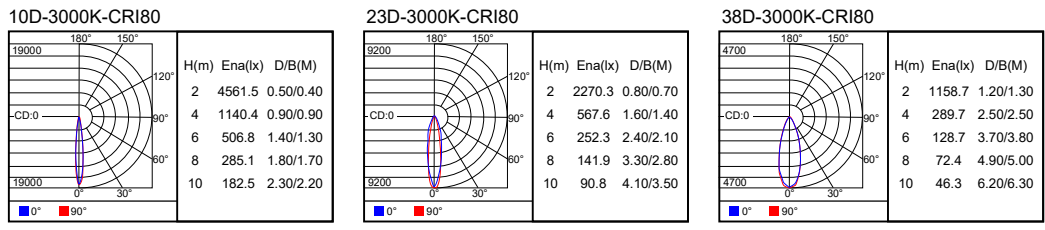

Code composition

Series	Model	Wattage-Lumens	Optics	Temperature	CRI
MP Monopoint	MN Mono	20W-20L 20W-2000lm	10 10D	30K 3000K	80 80+
			23 23D	35K 3500K	90 90+
			38 38D	40K 4000K	95 95+

Voltage	Dimming	Finish	Lens	Accessories
120V 120V	ND No dimming	WH White	CL Clear	NA No Accessories
	TD Triac Dimming	BK Black	FR Frosted	TA Track Mounting Adaptor
		GR Grey		CK Canopy Cover with 5ft Cable Kit

Code composition

Series	Model	Wattage-Lumens	Optics	Temperature	CRI
MP Monopoint	MN Mono	30W-30L 30W-3000lm	10 10D	30K 3000K	80 80+
			23 23D	35K 3500K	90 90+
			38 38D	40K 4000K	95 95+

Voltage	Dimming	Finish	Lens	Accessories
120V 120V	ND No dimming	WH White	CL Clear	CK Canopy Cover with 5ft Cable Kit
	TD Triac Dimming	BK Black	FR Frosted	TA Track Mounting Adaptor
		GR Grey		NA No Accessories