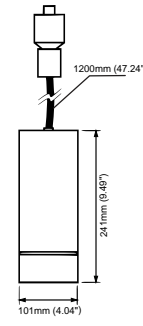

Code composition

Series	Model	Wattage-Lumens	Optics	Temperature	CRI
MP Monopoint	MN Mono	30W-30L 30W-3000lm	10 10D	30K 3000K	80 80+
			23 23D	35K 3500K	90 90+
			38 38D	40K 4000K	95 95+

Voltage	Dimming	Finish	Lens	Accessories
120V 120V	ND No dimming	WH White	CL Clear	CK Canopy Cover with 5ft Cable Kit
	TD Triac Dimming	BK Black	FR Frosted	TA Track Mounting Adaptor
		GR Grey		NA No Accessories