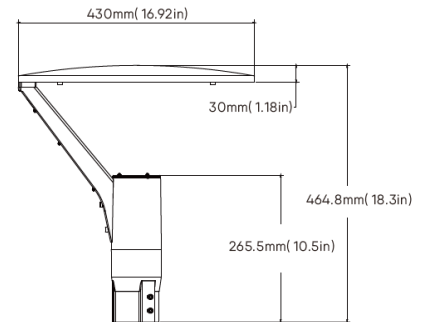

Features

Wattage selectable options include 30/40/50W and 100/120/150W, with CCT options for 3000K / 4000K / 5000K / 5700K.
 IP Rating: IP66
 IK Rating: IK08
 Beam Angle: 90° / 120° / T2 / T3 / T4 / T5(140x140°)
 Arm Diameter: 60 - 80mm / 2.4 - 3.1"
 EPA: 0.528
 T2/T3 BUG: B4-U1-G4
 T5 BUG: B3-U0-G2

Packaging

New weight lamp (kg/lb):	
Gross weight carton (kg/lb):	8 / 17.64
Master carton dimensions (mm/in):	540 x 480 x 200 / 21.26 x 18.9 x 7.87
Quantity per carton:	1

Code composition

Series	Model	Mounting	Wattage-Lumens	Beam Angle
DPT	Decorative Luna 1 Post Top	SF	Slip Fitter (for 3" Tenon)	90 90 Degrees 120 120 Degrees T2 Type 2 T3 Type 3 T4 Type 4 T5 Type 5
			50WS-80L 50WS-8000lm 150WS-210L 150WS-21000lm	

Accessories

Surge Protection Device 10KV / 20KV

Dimensions

430.0±0.0 (16.93in)

78.0±0.0 (3.07in)