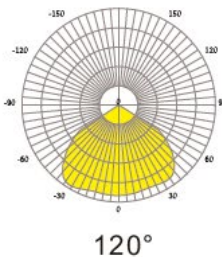

LUNA1

WATTAGE SELECTABLE

Product Information	50WS (Selectable)	150WS (Selectable)
Installation:	Slip Fitter (Standard)	
Material:	Die-cast aluminum	
Finish:	Powder coat	
System power (W):	30/40/50W	100/120/150W
Fixture lumen output (lm):	4800/6400/8000	14000/16800/21000
System efficiency (lm/W):	160	140
LED driver:	Becky	
LED engine:	Lumiled 2835	

Packaging

New weight lamp (kg/lb):	
Gross weight carton (kg/lb):	8 / 17.64
Master carton dimensions (mm/in):	540 x 480 x 200 / 21.26 x 18.9 x 7.87
Quantity per carton:	1

Code composition

Series	Model	Mounting	Wattage-Lumens	Beam Angle
DPT	Decorative Luna 1 Post Top	SF	Slip Fitter (for 3" Tenon)	90 90 Degrees 120 120 Degrees T2 Type 2 T3 Type 3 T4 Type 4 T5 Type 5
			50WS-80L 50WS-8000lm 150WS-210L 150WS-21000lm	

CCT	CRI	Voltage	Dimming	Finish	Accessories
30K 3000K 40K 4000K 50K 5000K 57K 5700K	70 Ra70	CUNV 120-347V	D 0-10V Dimming	BK Black	NA No Accessories SPD20 20KV Surge Protection Device