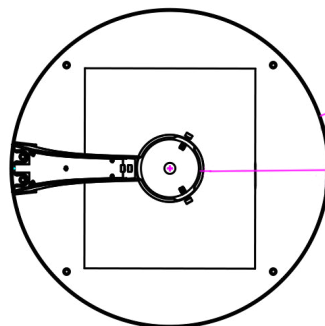

Packaging

New weight lamp (kg/lb):	
Gross weight carton (kg/lb):	8 / 17.64
Master carton dimensions (mm/in):	540 x 480 x 200 / 21.26 x 18.9 x 7.87
Quantity per carton:	1

Code composition

Series	Model	Mounting	Wattage-Lumens	Beam Angle
DPT	Decorative Luna 1 Post Top	SF	Slip Fitter (for 3" Tenon)	90 90 Degrees 120 120 Degrees T2 Type 2 T3 Type 3 T4 Type 4 T5 Type 5
			50WS-80L 50WS-8000lm 150WS-210L 150WS-21000lm	

Accessories

Surge Protection Device 10KV / 20KV

Dimensions

430.0±0.0 (16.93in)

78.0±0.0 (3.07in)