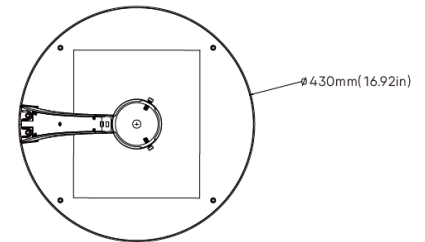

Features

Wattage selectable options include 30/40/50W and 100/120/150W, with CCT options for 3000K / 4000K / 5000K / 5700K.
 IP Rating: IP66
 IK Rating: IK08
 Beam Angle: 90° / 120° / T2 / T3 / T4 / T5(140x140°)
 Arm Diameter: 60 - 80mm / 2.4 - 3.1"
 EPA: 0.528
 T2/T3 BUG: B4-U1-G4
 T5 BUG: B3-U0-G2

Certifications and Warranty

DLC Premium, ETL listed, and CE with 5 year warranty

Wattage Selectable

LUNA1

WATTAGE SELECTABLE

Product Information	50WS (Selectable)	150WS (Selectable)
Installation:	Slip Fitter (Standard)	
Material:	Die-cast aluminum	
Finish:	Powder coat	
System power (W):	30/40/50W	100/120/150W
Fixture lumen output (lm):	4800/6400/8000	14000/16800/21000
System efficiency (lm/W):	160	140
LED driver:	Becky	
LED engine:	Lumiled 2835	

Packaging

New weight lamp (kg/lb):	
Gross weight carton (kg/lb):	8 / 17.64
Master carton dimensions (mm/in):	540 x 480 x 200 / 21.26 x 18.9 x 7.87
Quantity per carton:	1

Code composition

Series	Model	Mounting	Wattage-Lumens	Beam Angle
DPT	Decorative Luna 1 Post Top	SF	Slip Fitter (for 3" Tenon)	90 90 Degrees 120 120 Degrees T2 Type 2 T3 Type 3 T4 Type 4 T5 Type 5
			50WS-80L 50WS-8000lm 150WS-210L 150WS-21000lm	

Accessories

Surge Protection Device 10KV / 20KV

Dimensions

430.0±0.0 (16.93in)

78.0±0.0 (3.07in)