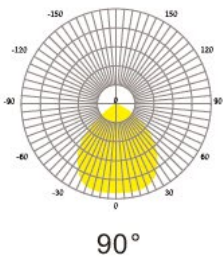

LUNA1

WATTAGE SELECTABLE

Product Information	50WS (Selectable)	150WS (Selectable)
Installation:	Slip Fitter (Standard)	
Material:	Die-cast aluminum	
Finish:	Powder coat	
System power (W):	30/40/50W	100/120/150W
Fixture lumen output (lm):	4800/6400/8000	14000/16800/21000
System efficiency (lm/W):	160	140
LED driver:	Becky	
LED engine:	Lumiled 2835	

Packaging

New weight lamp (kg/lb):	
Gross weight carton (kg/lb):	8 / 17.64
Master carton dimensions (mm/in):	540 x 480 x 200 / 21.26 x 18.9 x 7.87
Quantity per carton:	1

Code composition

Series	Model	Mounting	Wattage-Lumens	Beam Angle
DPT	Decorative Luna 1 Post Top	SF	Slip Fitter (for 3" Tenon)	90 90 Degrees 120 120 Degrees T2 Type 2 T3 Type 3 T4 Type 4 T5 Type 5
			50WS-80L 50WS-8000lm 150WS-210L 150WS-21000lm	

CCT	CRI	Voltage	Dimming	Finish	Accessories
30K 3000K 40K 4000K 50K 5000K 57K 5700K	70 Ra70	CUNV 120-347V	D 0-10V Dimming	BK Black	NA No Accessories SPD20 20KV Surge Protection Device