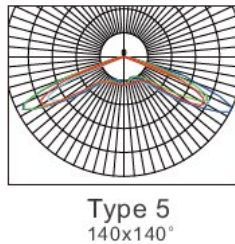

LUNA1

WATTAGE SELECTABLE

Product Information	50WS (Selectable)	150WS (Selectable)
Installation:	Slip Fitter (Standard)	
Material:	Die-cast aluminum	
Finish:	Powder coat	
System power (W):	30/40/50W	100/120/150W
Fixture lumen output (lm):	4800/6400/8000	14000/16800/21000
System efficiency (lm/W):	160	140
LED driver:	Becky	
LED engine:	Lumiled 2835	

Packaging

New weight lamp (kg/lb):	
Gross weight carton (kg/lb):	8 / 17.64
Master carton dimensions (mm/in):	540 x 480 x 200 / 21.26 x 18.9 x 7.87
Quantity per carton:	1

Code composition

Series	Model	Mounting	Wattage-Lumens	Beam Angle
DPT	Decorative Luna 1 Post Top	SF	Slip Fitter (for 3" Tenon)	90 90 Degrees 120 120 Degrees T2 Type 2 T3 Type 3 T4 Type 4 T5 Type 5
			50WS-80L 50WS-8000lm 150WS-210L 150WS-21000lm	

CCT	CRI	Voltage	Dimming	Finish	Accessories
30K 3000K 40K 4000K 50K 5000K 57K 5700K	70 Ra70	CUNV 120-347V	D 0-10V Dimming	BK Black	NA No Accessories SPD20 20KV Surge Protection Device