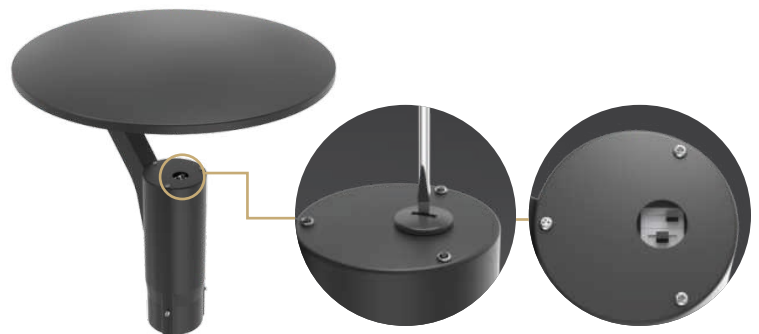

LUNA1

WATTAGE SELECTABLE

Description

The **Luna1** is a **WATTAGE SELECTABLE** LED post top fixture. It provides a great outdoor lighting solution for a variety of applications, such as schools, streets, gardens, yards, and commercial areas. The Luna 1 is designed to provide efficient, long-lasting lighting with an ultra-thin, aesthetically pleasing design, and an IP66 rating ensures that the LED light is protected against dust and moisture, making it ideal for use in areas where water resistance is essential.

Features

Wattage selectable options include 30/40/50W and 100/120/150W, with CCT options for 3000K / 4000K / 5000K / 5700K.
 IP Rating: IP66
 IK Rating: IK08
 Beam Angle: 90° / 120° / T2 / T3 / T4 / T5(140x140°)
 Arm Diameter: 60 - 80mm / 2.4 - 3.1"
 EPA: 0.528
 T2/T3 BUG: B4-U1-G4
 T5 BUG: B3-U0-G2

Certifications and Warranty

DLC Premium, ETL listed, and CE with 5 year warranty

Wattage Selectable

LUNA1

WATTAGE SELECTABLE

Product Information	50WS (Selectable)	150WS (Selectable)
Installation:	Slip Fitter (Standard)	
Material:	Die-cast aluminum	
Finish:	Powder coat	
System power (W):	30/40/50W	100/120/150W
Fixture lumen output (lm):	4800/6400/8000	14000/16800/21000
System efficiency (lm/W):	160	140
LED driver:	Becky	
LED engine:	Lumiled 2835	

Packaging

New weight lamp (kg/lb):	
Gross weight carton (kg/lb):	8 / 17.64
Master carton dimensions (mm/in):	540 x 480 x 200 / 21.26 x 18.9 x 7.87
Quantity per carton:	1

Code composition

Series	Model	Mounting	Wattage-Lumens	Beam Angle
DPT	Decorative Luna 1 Post Top	SF	Slip Fitter (for 3" Tenon)	90 90 Degrees 120 120 Degrees T2 Type 2 T3 Type 3 T4 Type 4 T5 Type 5
			50WS-80L 50WS-8000lm 150WS-210L 150WS-21000lm	