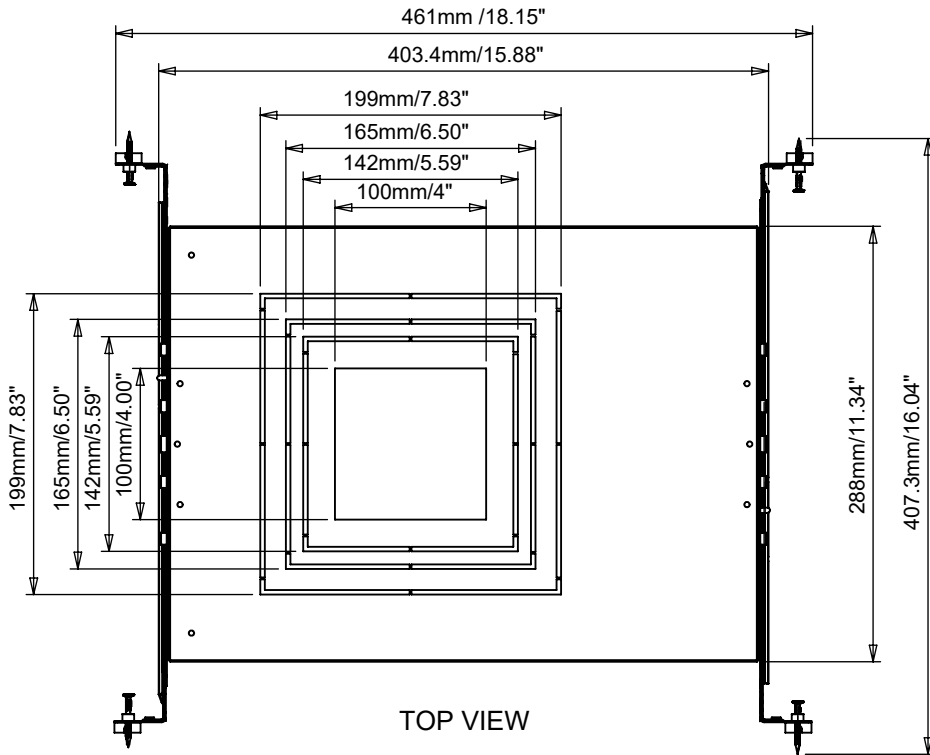

DOWNLIGHT PLATFORM SQUARE DPS2			
MODEL	SIZE	WATTAGE	CUT-OFF SIZE (mm)
Rigel	5½"x5½"	28W	142x142
Rigel	8"x8"	42W	199x199
Atlas	6½"x6½"	30W	165x165
Orion Recessed Trim	4"x4"	20W	100-105x100-105
Orion Recessed Trimless	4"x4"	20W	100x100

TITLE:	Downlight Platform Square DPS2
--------	-----------------------------------

MATERIALS:	
------------	--

TOLERANCE UNLESS NOTED:	
-------------------------	--

DATE:	07/23/2020
SCALE:	NTS
REV No.:	1.0
SHEET No.:	1 OF 1