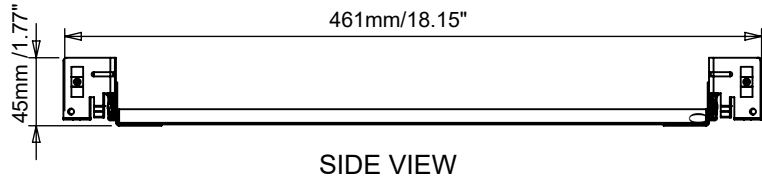

DOWNLIGHT PLATFORM SQUARE DPS2			
MODEL	SIZE	WATTAGE	CUT-OFF SIZE (mm)
Rigel	5½"x5½"	28W	142x142
Rigel	8"x8"	42W	199x199
Atlas	6½"x6½"	30W	165x165
Orion Recessed Trim	4"x4"	20W	100-105x100-105
Orion Recessed Trimless	4"x4"	20W	100x100

TITLE:	Downlight Platform Square DPS2
--------	-----------------------------------

MATERIALS:	
------------	--

TOLERANCE UNLESS NOTED:	
-------------------------	--

DATE:	07/23/2020
SCALE:	NTS
REV No.:	1.0
SHEET No.:	1 OF 1