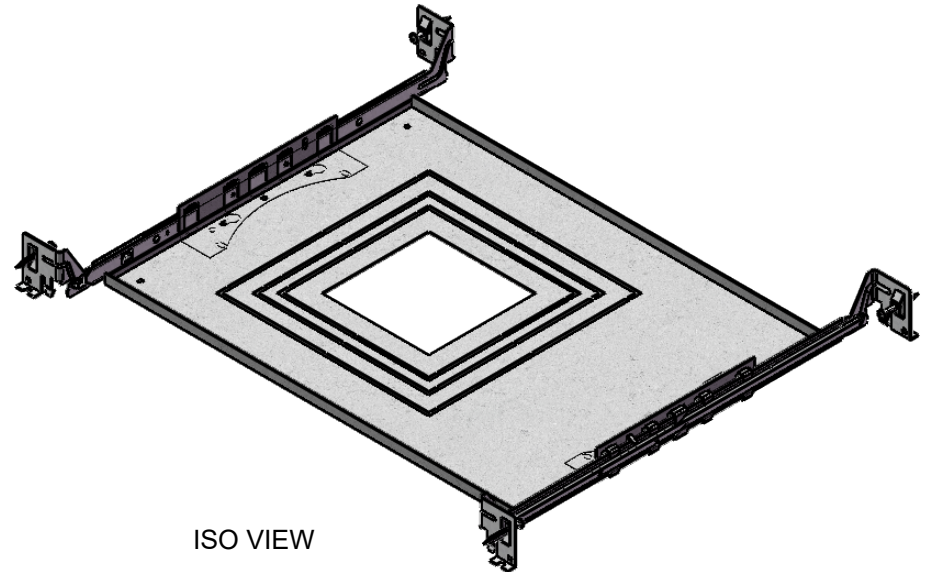

DOWNLIGHT PLATFORM SQUARE DPS2			
MODEL	SIZE	WATTAGE	CUT-OFF SIZE (mm)
Rigel	5½"x5½"	28W	142x142
Rigel	8"x8"	42W	199x199
Atlas	6½"x6½"	30W	165x165
Orion Recessed Trim	4"x4"	20W	100-105x100-105
Orion Recessed Trimless	4"x4"	20W	100x100

TITLE:	Downlight Platform Square DPS2
--------	-----------------------------------

MATERIALS:	
------------	--

TOLERANCE UNLESS NOTED:	
-------------------------	--

DATE:	07/23/2020
SCALE:	NTS
REV No.:	1.0
SHEET No.:	1 OF 1