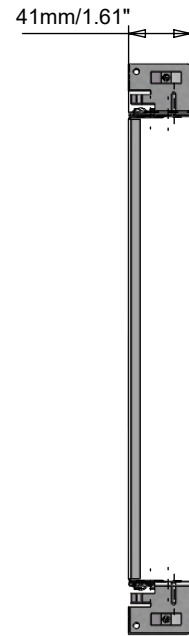

TOP VIEW

SIDE VIEW

DOWNLIGHT PLATFORM SQUARE DPS1			
MODEL	SIZE	WATTAGE	CUT-OFF SIZE (mm)
Saros	5"x5"	25W	130x130
LLG351	6"x6"	32W	155x155
LLG351	6"x6"	40W	155x155
Orion Recessed Trim	3"x3"	12W	75-80x75-80
Orion Recessed Trimless	3"x3"	12W	75x75

ISO VIEW

SIDE VIEW

TITLE:	MATERIALS:	TOLERANCE UNLESS NOTED:	DATE:	07/23/2020
Downlight Platform Square DPS1			SCALE:	NTS
			REV No.:	1.0
			SHEET No.:	1 OF 1

tel. 416-833-5515 toll free. 1-888-553-8003 info@luxlogic.ca