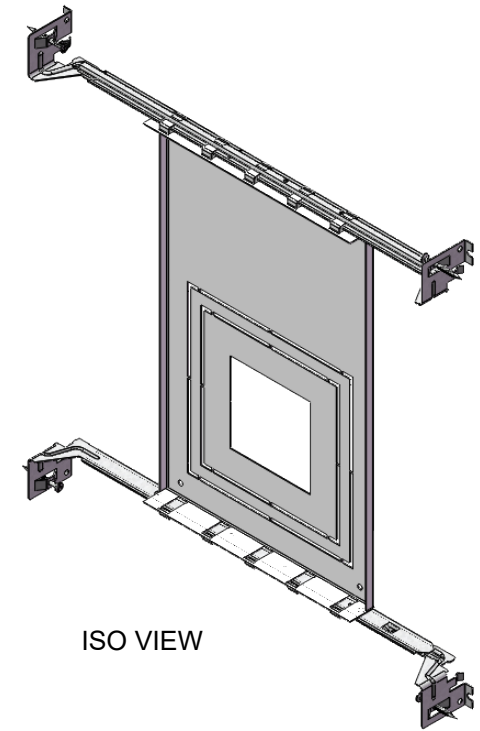

TOP VIEW

SIDE VIEW

DOWNLIGHT PLATFORM SQUARE DPS1			
MODEL	SIZE	WATTAGE	CUT-OFF SIZE (mm)
Saros	5"x5"	25W	130x130
LLG351	6"x6"	32W	155x155
LLG351	6"x6"	40W	155x155
Orion Recessed Trim	3"x3"	12W	75-80x75-80
Orion Recessed Trimless	3"x3"	12W	75x75

ISO VIEW

SIDE VIEW

TITLE:	MATERIALS:	TOLERANCE UNLESS NOTED:	DATE:	07/23/2020
Downlight Platform Square DPS1			SCALE:	NTS
			REV No.:	1.0
			SHEET No.:	1 OF 1

tel. 416-833-5515 toll free. 1-888-553-8003 info@luxlogic.ca