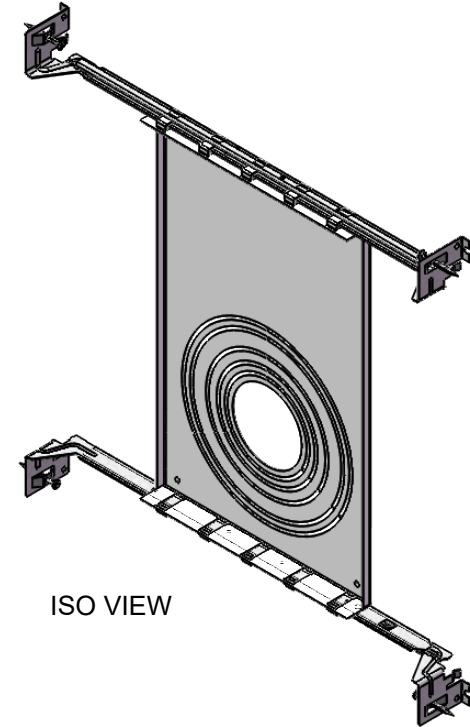

TOP VIEW

SIDE VIEW

SIDE VIEW

DOWNLIGHT PLATFORM ROUND DPR1			
MODEL	SIZE	WATTAGE	CUT-OFF SIZE (mm)
Cosmos	4"	20W/30W	115
Cosmos	5"	20W/30W/45W/50W	145
Cosmos	6"	30W/40W/50W	160
Holmes	4"	20W	115
Holmes	5"	30W/40W	145
Holmes	6"	50W	160
Ester	2 1/2"	10W	65
Ester	3"	18W	80
Leo Recessed Trim	3"	12W	75-80
Phoenix Recessed Trim	3"	12W	75-80

ISO VIEW

TITLE:	Downlight Platform Round DPR1
--------	-------------------------------

MATERIALS:	
------------	--

TOLERANCE UNLESS NOTED:	
-------------------------	--

DATE:	07/23/2020
SCALE:	NTS
REV No.:	1.0
SHEET No.:	1 OF 1