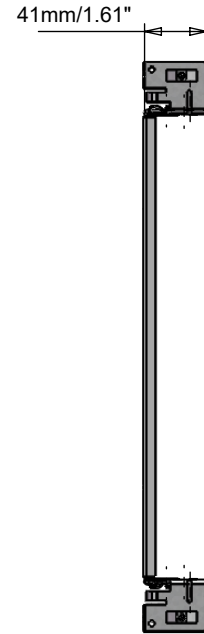

TOP VIEW

SIDE VIEW

SIDE VIEW

DOWNLIGHT PLATFORM ROUND DPR1			
MODEL	SIZE	WATTAGE	CUT-OFF SIZE (mm)
Cosmos	4"	20W/30W	115
Cosmos	5"	20W/30W/45W/50W	145
Cosmos	6"	30W/40W/50W	160
Holmes	4"	20W	115
Holmes	5"	30W/40W	145
Holmes	6"	50W	160
Ester	2 1/2"	10W	65
Ester	3"	18W	80
Leo Recessed Trim	3"	12W	75-80
Phoenix Recessed Trim	3"	12W	75-80

ISO VIEW

TITLE:	Downlight Platform Round DPR1
--------	-------------------------------

MATERIALS:	
------------	--

TOLERANCE UNLESS NOTED:	
-------------------------	--

DATE:	07/23/2020
SCALE:	NTS
REV No.:	1.0
SHEET No.:	1 OF 1