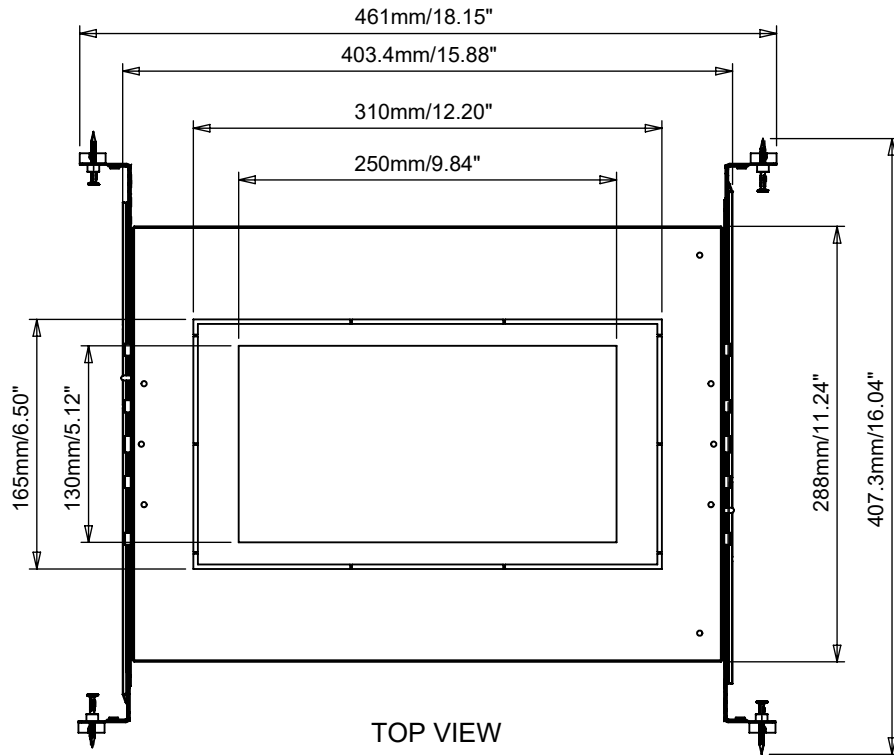

SIDE VIEW

DOWNLIGHT PLATFORM RECTANGLE DPREC2			
MODEL	SIZE	WATTAGE	CUT-OFF SIZE (mm)
Atlas	12"x7"	2x30W	310x165
Saros	10"x5"	2x25W	250x130

TOP VIEW

ISO VIEW

tel. 416-833-5515 toll free. 1-888-553-8003 | info@luxlogic.ca
110 Norfinch Drive, Unit 1, Toronto, ON M3N 1X1

TITLE:	MATERIALS:	TOLERANCE UNLESS NOTED:	DATE:	11/10/2020
Downlight Platform Rectangle DPREC2			SCALE:	NTS
			REV No.:	1.2
			SHEET No.:	1 OF 1