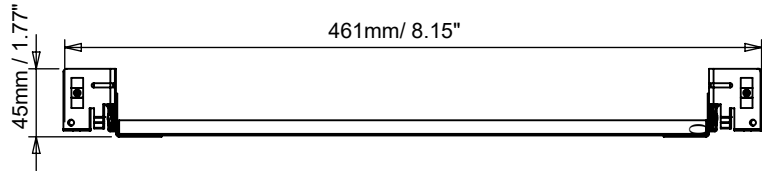

SIDE VIEW

DOWNLIGHT PLATFORM RECTANGLE DPREC2			
MODEL	SIZE	WATTAGE	CUT-OFF SIZE (mm)
Atlas	12"x7"	2x30W	310x165
Saros	10"x5"	2x25W	250x130

TOP VIEW

ISO VIEW

tel. 416-833-5515 toll free. 1-888-553-8003 | info@luxlogic.ca
110 Norfinch Drive, Unit 1, Toronto, ON M3N 1X1

TITLE:	MATERIALS:	TOLERANCE UNLESS NOTED:	DATE:	11/10/2020
Downlight Platform Rectangle DPREC2			SCALE:	NTS
			REV No.:	1.2
			SHEET No.:	1 OF 1