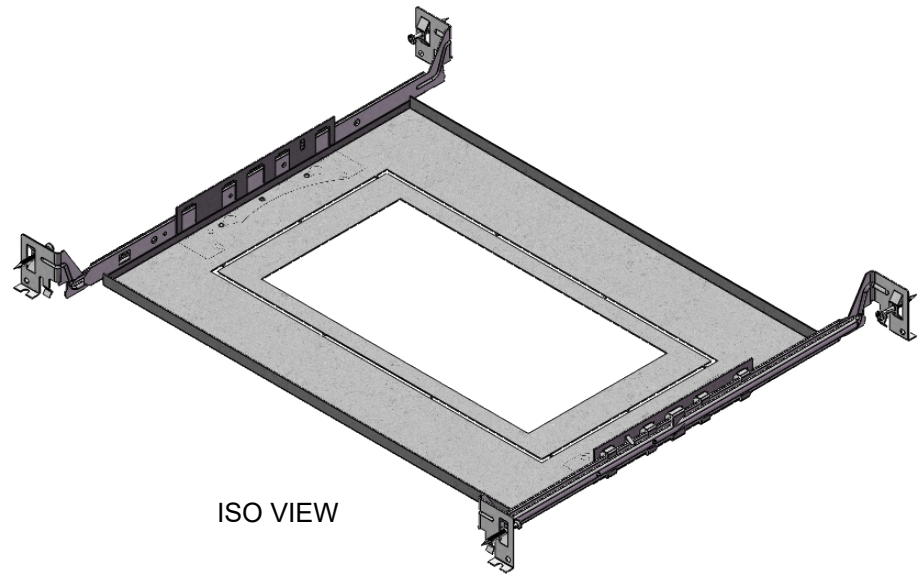

SIDE VIEW

DOWNLIGHT PLATFORM RECTANGLE DPREC2			
MODEL	SIZE	WATTAGE	CUT-OFF SIZE (mm)
Atlas	12"x7"	2x30W	310x165
Saros	10"x5"	2x25W	250x130

TOP VIEW

ISO VIEW

tel. 416-833-5515 toll free. 1-888-553-8003 | info@luxlogic.ca
110 Norfinch Drive, Unit 1, Toronto, ON M3N 1X1

TITLE:	MATERIALS:	TOLERANCE UNLESS NOTED:	DATE:	11/10/2020
Downlight Platform Rectangle DPREC2			SCALE:	NTS
			REV No.:	1.2
			SHEET No.:	1 OF 1