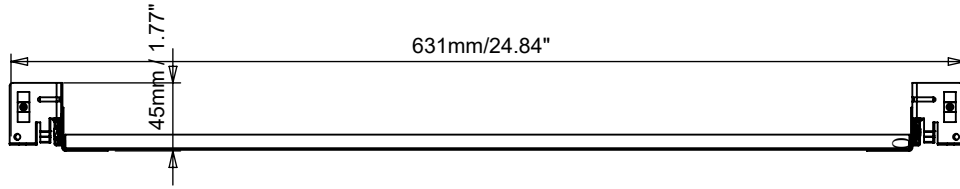

SIDE VIEW

DOWNLIGHT PLATFORM RECTANGLE DPREC1			
MODEL	SIZE	WATTAGE	CUT-OFF SIZE (mm)
Atlas	18"x7"	3x30W	455x165

TOP VIEW

ISO VIEW

TITLE:	MATERIALS:	TOLERANCE UNLESS NOTED:	DATE:	11/10/2020
Downlight Platform Rectangle DPREC1			SCALE:	NTS
			REV No.:	1.2
			SHEET No.:	1 OF 1