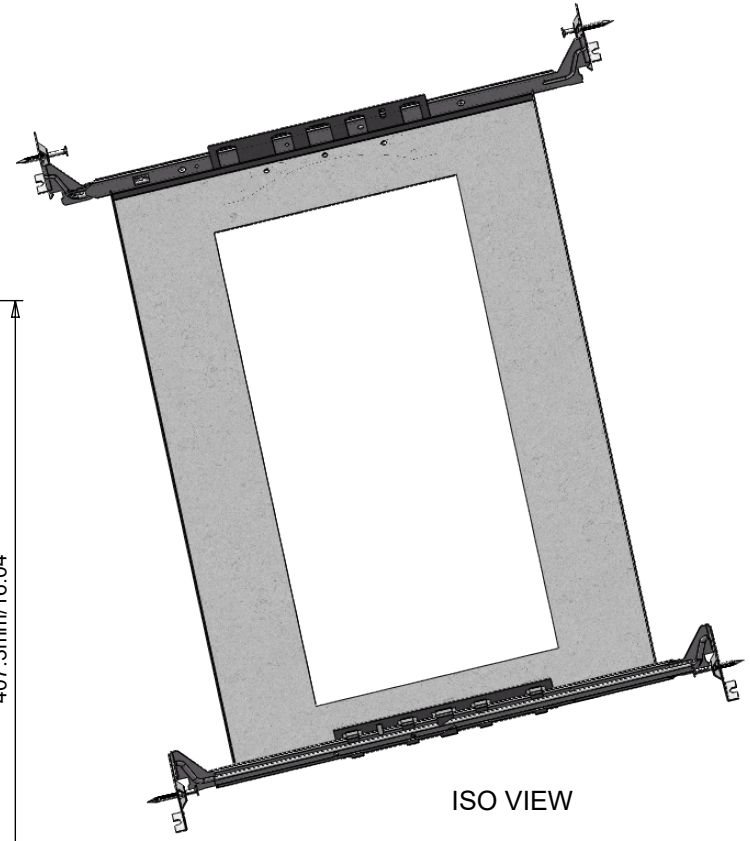

SIDE VIEW

DOWNLIGHT PLATFORM RECTANGLE DPREC1			
MODEL	SIZE	WATTAGE	CUT-OFF SIZE (mm)
Atlas	18"x7"	3x30W	455x165

TOP VIEW

ISO VIEW

TITLE:	MATERIALS:	TOLERANCE UNLESS NOTED:	DATE:	11/10/2020
Downlight Platform Rectangle DPREC1			SCALE:	NTS
			REV No.:	1.2
			SHEET No.:	1 OF 1