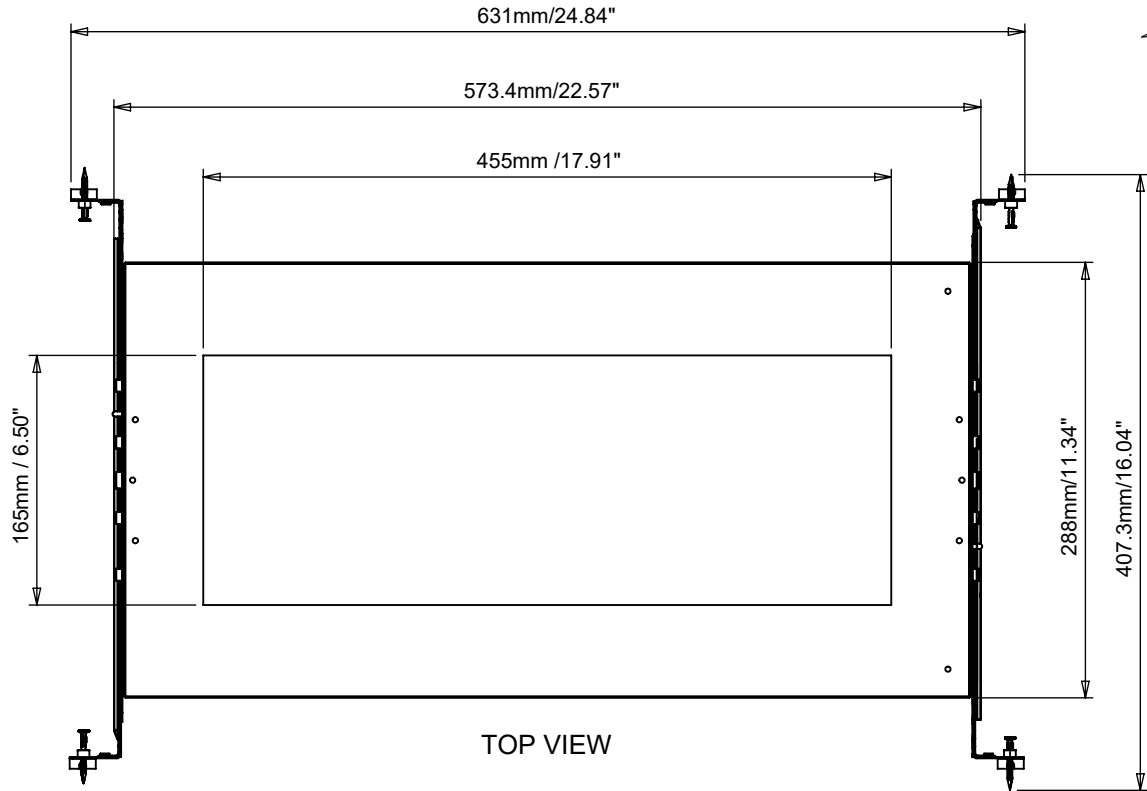

SIDE VIEW

DOWNLIGHT PLATFORM RECTANGLE DPREC1			
MODEL	SIZE	WATTAGE	CUT-OFF SIZE (mm)
Atlas	18"x7"	3x30W	455x165

TOP VIEW

ISO VIEW

TITLE:	MATERIALS:	TOLERANCE UNLESS NOTED:	DATE:	11/10/2020
Downlight Platform Rectangle DPREC1			SCALE:	NTS
			REV No.:	1.2
			SHEET No.:	1 OF 1