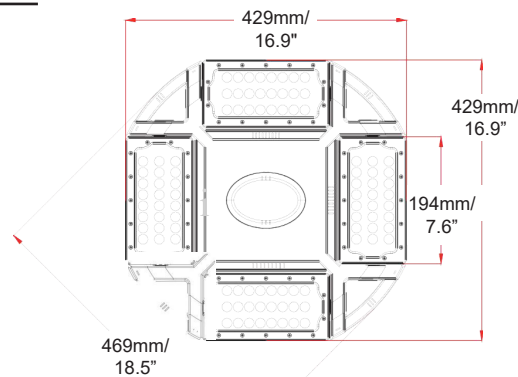

Packaging

Net weight lamp (kg/lb):	4.5 / 9.9
Gross weight carton (kg/lb):	22.7 / 50
Master carton dimensions (mm/in):	500*490*660 / 19.69*19.29*25.98
Quantity per carton:	4

Code composition

Series	Model	Mounting	Wattage-Lumens	Optics
SHB Sports High Bay	DB Dome Bay	EB Eye Bolt (Standard)	100W-150L 100W-15000lm	60 60D
		PM Pendant Mount Adjustable 300-600mm / 11.8 - 23.6"		120 120D

Packaging

Net weight lamp (kg/lb):	4.5 / 9.9
Gross weight carton (kg/lb):	22.7 / 50
Master carton dimensions (mm/in):	500*490*660 / 19.69*19.29*25.98
Quantity per carton:	4

Code composition

Series	Model	Mounting	Wattage-Lumens	Optics
SHB Sports High Bay	DB Dome Bay	EB Eye Bolt (Standard)	150W-225L 150W-22500lm	60 60D
		PM Pendant Mount Adjustable 300-600mm / 11.8 - 23.6"		120 120D

Packaging

Net weight lamp (kg/lb):	5.3 / 11.68
Gross weight carton (kg/lb):	26.4 / 58.2
Master carton dimensions (mm/in):	500*490*660 / 19.69*19.29*25.98
Quantity per carton:	4

Code composition

Series	Model	Mounting	Wattage-Lumens	Optics
SHB Sports High Bay	DB Dome Bay	EB Eye Bolt (Standard)	200W-300L 200W-30000lm	60 60D
		PM Pendant Mount Adjustable 300-600mm / 11.8 - 23.6"		120 120D