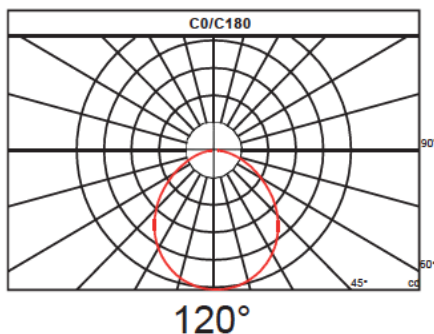

DOME BAY DIRECT/INDIRECT HIGH BAY FOR NATATORIUM 200W

Product Information

200W

Installation:	Extension aluminum pole or iron chain mount.
Material:	Aluminum
Finish:	Powder coat
System power (W):	200
Fixture lumen output (lm):	30000LM±5%
System efficiency (lm/W):	150
LED driver:	Lumileds 384 pcs

Packaging

Net weight lamp (kg/lb):	5.3 / 11.68
Gross weight carton (kg/lb):	26.4 / 58.2
Master carton dimensions (mm/in):	500*490*660 / 19.69*19.29*25.98
Quantity per carton:	4

Code composition

Series	Model	Mounting	Wattage-Lumens	Optics
SHB Sports High Bay	DB Dome Bay	EB Eye Bolt (Standard)	200W-300L 200W-30000lm	60 60D
		PM Pendant Mount Adjustable 300-600mm / 11.8 - 23.6"		120 120D

CCT	CRI	Voltage	Dimming	Finish	Accessories
30K 3000K	80 80+	UNV 100-277V	D 0-10V	WH White	OS Microwave Occupancy Sensor
40K 4000K		HV 200-480V	Dimming		RC Sensor Remote Control
50K 5000K					SC Safety Cable 1m / 39.37"
65K 6500K					

Standard