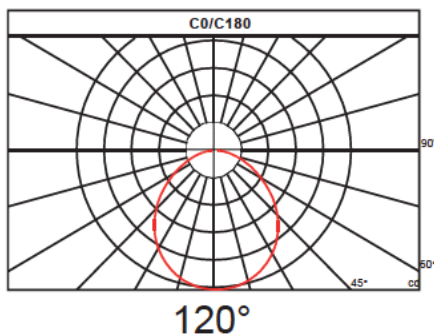

DOME BAY DIRECT/INDIRECT HIGH BAY FOR NATATORIUM 240W

Product Information

240W

Installation:	Extension aluminum pole or iron chain mount.
Material:	Aluminum
Finish:	Powder coat
System power (W):	240
Fixture lumen output (lm):	36000LM±5%
System efficiency (lm/W):	150
LED driver:	Lumileds 480 pcs

Packaging

Net weight lamp (kg/lb):	5.3 / 11.68
Gross weight carton (kg/lb):	26.4 / 58.2
Master carton dimensions (mm/in):	500*490*660 / 19.69*19.29*25.98
Quantity per carton:	4

Code composition

Series	Model	Mounting	Wattage-Lumens		Optics	
SHB Sports High Bay	DB Dome Bay	EB Eye Bolt (Standard)	240W-360L	240W-36000lm	60	60D
		PM Pendant Mount Adjustable 300-600mm / 11.8 - 23.6"			120	120D

CCT	CRI	Voltage		Dimming		Finish		Accessories			
30K	3000K	80	80+	UNV	100-277V	D	0-10V	WH	White	OS	Microwave Occupancy Sensor
40K	4000K			HV	200-480V		Dimming			RC	Sensor Remote Control
50K	5000K									SC	Safety Cable 1m / 39.37"
65K	6500K										

Standard