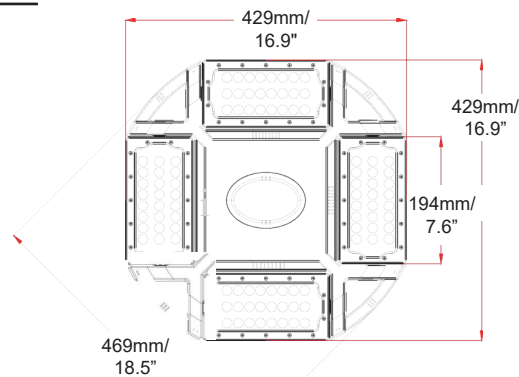

Packaging

Net weight lamp (kg/lb):	4.5 / 9.9
Gross weight carton (kg/lb):	22.7 / 50
Master carton dimensions (mm/in):	500*490*660 / 19.69*19.29*25.98
Quantity per carton:	4

Code composition

Series	Model	Mounting	Wattage-Lumens	Optics
SHB Sports High Bay	DB Dome Bay	EB Eye Bolt (Standard)	100W-150L 100W-15000lm	60 60D
		PM Pendant Mount Adjustable 300-600mm / 11.8 - 23.6"		120 120D

Packaging

Net weight lamp (kg/lb):	4.5 / 9.9
Gross weight carton (kg/lb):	22.7 / 50
Master carton dimensions (mm/in):	500*490*660 / 19.69*19.29*25.98
Quantity per carton:	4

Code composition

Series	Model	Mounting	Wattage-Lumens	Optics
SHB Sports High Bay	DB Dome Bay	EB Eye Bolt (Standard)	150W-225L 150W-22500lm	60 60D
		PM Pendant Mount Adjustable 300-600mm / 11.8 - 23.6"		120 120D

Packaging

Net weight lamp (kg/lb):	5.3 / 11.68
Gross weight carton (kg/lb):	26.4 / 58.2
Master carton dimensions (mm/in):	500*490*660 / 19.69*19.29*25.98
Quantity per carton:	4

Code composition

Series	Model	Mounting	Wattage-Lumens		Optics	
SHB Sports High Bay	DB Dome Bay	EB Eye Bolt (Standard)	240W-360L	240W-36000lm	60	60D
		PM Pendant Mount Adjustable 300-600mm / 11.8 - 23.6"			120	120D

Packaging

Net weight lamp (kg/lb):	7.1 / 15.65
Gross weight carton (kg/lb):	18.2 / 40.12
Master carton dimensions (mm/in):	500*480*520 / 19.69*18.9*20.47
Quantity per carton:	2

Code composition

Series	Model	Mounting	Wattage-Lumens		Optics	
SHB Sports High Bay	DB Dome Bay	EB Eye Bolt (Standard)	300W-450L	300W-45000lm	30	30D
		PM Pendant Mount Adjustable 300-600mm / 11.8 - 23.6"			60	60D
					90	90D
					120	120D