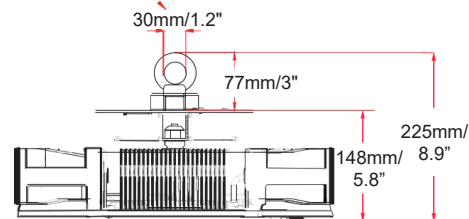

Packaging

Net weight lamp (kg/lb):	7.1 / 15.65
Gross weight carton (kg/lb):	18.2 / 40.12
Master carton dimensions (mm/in):	500*480*520 / 19.69*18.9*20.47
Quantity per carton:	2

Code composition

Series	Model	Mounting	Wattage-Lumens		Optics	
SHB Sports High Bay	DB Dome Bay	EB Eye Bolt (Standard)	300W-450L	300W-45000lm	30	30D
		PM Pendant Mount Adjustable 300-600mm / 11.8 - 23.6"			60	60D
					90	90D
					120	120D

Packaging

Net weight lamp (kg/lb):	7.4 / 16.31
Gross weight carton (kg/lb):	18.9 / 41.67
Master carton dimensions (mm/in):	500*480*520 / 19.69*18.9*20.47
Quantity per carton:	2

Code composition

Series	Model	Mounting	Wattage-Lumens	Optics
SHB Sports High Bay	DB Dome Bay	EB Eye Bolt (Standard)	400W-600L 400W-60000lm	30 30D
		PM Pendant Mount Adjustable 300-600mm / 11.8 - 23.6"		60 60D 90 90D 120 120D