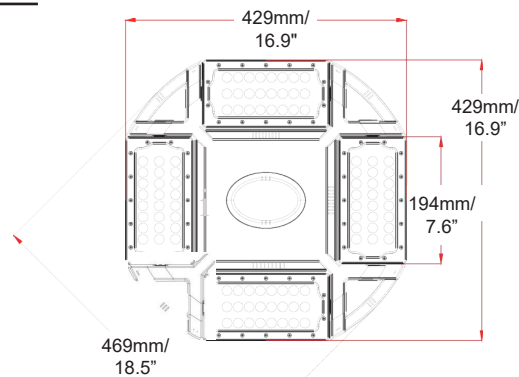

Packaging

Net weight lamp (kg/lb):	4.5 / 9.9
Gross weight carton (kg/lb):	22.7 / 50
Master carton dimensions (mm/in):	500*490*660 / 19.69*19.29*25.98
Quantity per carton:	4

Code composition

Series	Model	Mounting	Wattage-Lumens	Optics
SHB Sports High Bay	DB Dome Bay	EB Eye Bolt (Standard)	100W-150L 100W-15000lm	60 60D
		PM Pendant Mount Adjustable 300-600mm / 11.8 - 23.6"		120 120D

Packaging

Net weight lamp (kg/lb):	5.3 / 11.68
Gross weight carton (kg/lb):	26.4 / 58.2
Master carton dimensions (mm/in):	500*490*660 / 19.69*19.29*25.98
Quantity per carton:	4

Code composition

Series	Model	Mounting	Wattage-Lumens		Optics	
SHB Sports High Bay	DB Dome Bay	EB Eye Bolt (Standard)	240W-360L	240W-36000lm	60	60D
		PM Pendant Mount Adjustable 300-600mm / 11.8 - 23.6"			120	120D

Packaging

Net weight lamp (kg/lb):	7.1 / 15.65
Gross weight carton (kg/lb):	18.2 / 40.12
Master carton dimensions (mm/in):	500*480*520 / 19.69*18.9*20.47
Quantity per carton:	2

Code composition

Series	Model	Mounting	Wattage-Lumens		Optics	
SHB Sports High Bay	DB Dome Bay	EB Eye Bolt (Standard)	300W-450L	300W-45000lm	30	30D
		PM Pendant Mount Adjustable 300-600mm / 11.8 - 23.6"			60	60D
					90	90D
					120	120D

Packaging

Net weight lamp (kg/lb):	7.4 / 16.31
Gross weight carton (kg/lb):	18.9 / 41.67
Master carton dimensions (mm/in):	500*480*520 / 19.69*18.9*20.47
Quantity per carton:	2

Code composition

Series	Model	Mounting	Wattage-Lumens	Optics
SHB Sports High Bay	DB Dome Bay	EB Eye Bolt (Standard)	400W-600L 400W-60000lm	30 30D
		PM Pendant Mount Adjustable 300-600mm / 11.8 - 23.6"		60 60D 90 90D 120 120D