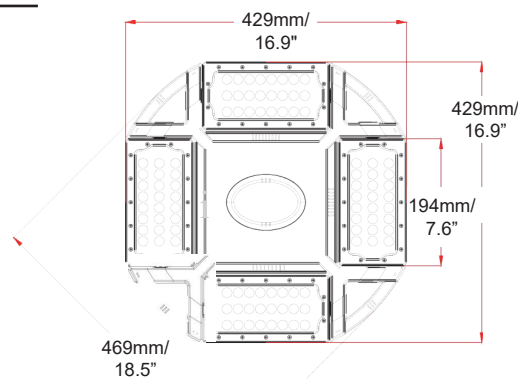

Packaging

Net weight lamp (kg/lb):	4.5 / 9.9
Gross weight carton (kg/lb):	22.7 / 50
Master carton dimensions (mm/in):	500*490*660 / 19.69*19.29*25.98
Quantity per carton:	4

Code composition

Series	Model	Mounting	Wattage-Lumens	Optics
SHB Sports High Bay	DB Dome Bay	EB Eye Bolt (Standard)	100W-150L 100W-15000lm	60 60D
		PM Pendant Mount Adjustable 300-600mm / 11.8 - 23.6"		120 120D

Packaging

Net weight lamp (kg/lb):	4.5 / 9.9
Gross weight carton (kg/lb):	22.7 / 50
Master carton dimensions (mm/in):	500*490*660 / 19.69*19.29*25.98
Quantity per carton:	4

Code composition

Series	Model	Mounting	Wattage-Lumens	Optics
SHB Sports High Bay	DB Dome Bay	EB Eye Bolt (Standard)	150W-225L 150W-22500lm	60 60D
		PM Pendant Mount Adjustable 300-600mm / 11.8 - 23.6"		120 120D

Packaging

Net weight lamp (kg/lb):	5.3 / 11.68
Gross weight carton (kg/lb):	26.4 / 58.2
Master carton dimensions (mm/in):	500*490*660 / 19.69*19.29*25.98
Quantity per carton:	4

Code composition

Series	Model	Mounting	Wattage-Lumens	Optics
SHB Sports High Bay	DB Dome Bay	EB Eye Bolt (Standard)	200W-300L 200W-30000lm	60 60D
		PM Pendant Mount Adjustable 300-600mm / 11.8 - 23.6"		120 120D

Packaging

Net weight lamp (kg/lb):	5.3 / 11.68
Gross weight carton (kg/lb):	26.4 / 58.2
Master carton dimensions (mm/in):	500*490*660 / 19.69*19.29*25.98
Quantity per carton:	4

Code composition

Series	Model	Mounting	Wattage-Lumens		Optics	
SHB Sports High Bay	DB Dome Bay	EB Eye Bolt (Standard)	240W-360L	240W-36000lm	60	60D
		PM Pendant Mount Adjustable 300-600mm / 11.8 - 23.6"			120	120D