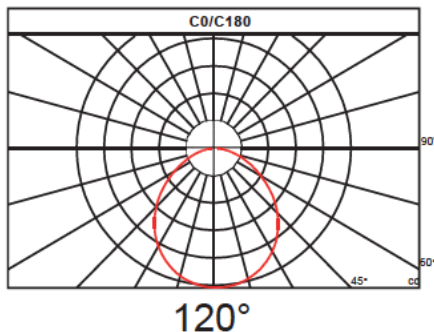

DOME BAY DIRECT/INDIRECT HIGH BAY FOR NATATORIUM 100W

Product Information

100W

Installation:	Extension aluminum pole or iron chain mount.
Material:	Aluminum
Finish:	Powder coat
System power (W):	100
Fixture lumen output (lm):	15000LM±5%
System efficiency (lm/W):	150
LED driver:	Lumileds 192 pcs

Packaging

Net weight lamp (kg/lb):	4.5 / 9.9
Gross weight carton (kg/lb):	22.7 / 50
Master carton dimensions (mm/in):	500*490*660 / 19.69*19.29*25.98
Quantity per carton:	4

Code composition

Series	Model	Mounting	Wattage-Lumens	Optics
SHB Sports High Bay	DB Dome Bay	EB Eye Bolt (Standard)	100W-150L 100W-15000lm	60 60D
		PM Pendant Mount Adjustable 300-600mm / 11.8 - 23.6"		120 120D

CCT	CRI	Voltage	Dimming	Finish	Accessories
30K 3000K	80 80+	UNV 100-277V	D 0-10V	WH White	OS Microwave Occupancy Sensor
40K 4000K		HV 200-480V	Dimming		RC Sensor Remote Control
50K 5000K					SC Safety Cable 1m / 39.37"
65K 6500K					

Standard