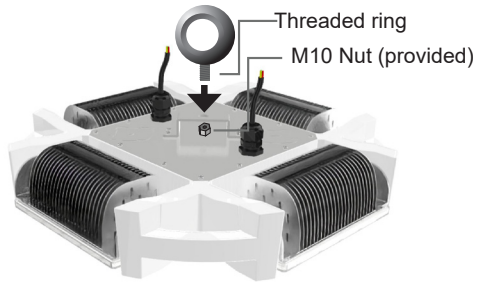

Standard

DOME BAY DIRECT/INDIRECT HIGH BAY FOR NATATORIUM

Mounting Options

Eye Bolt Standard

Pendant Mount Adjustable from 300-600mm / 11.8 - 23.6"

Telescopic Aluminum Pendant

ACCESSORIES

Safety Cable 1m / 39.37"