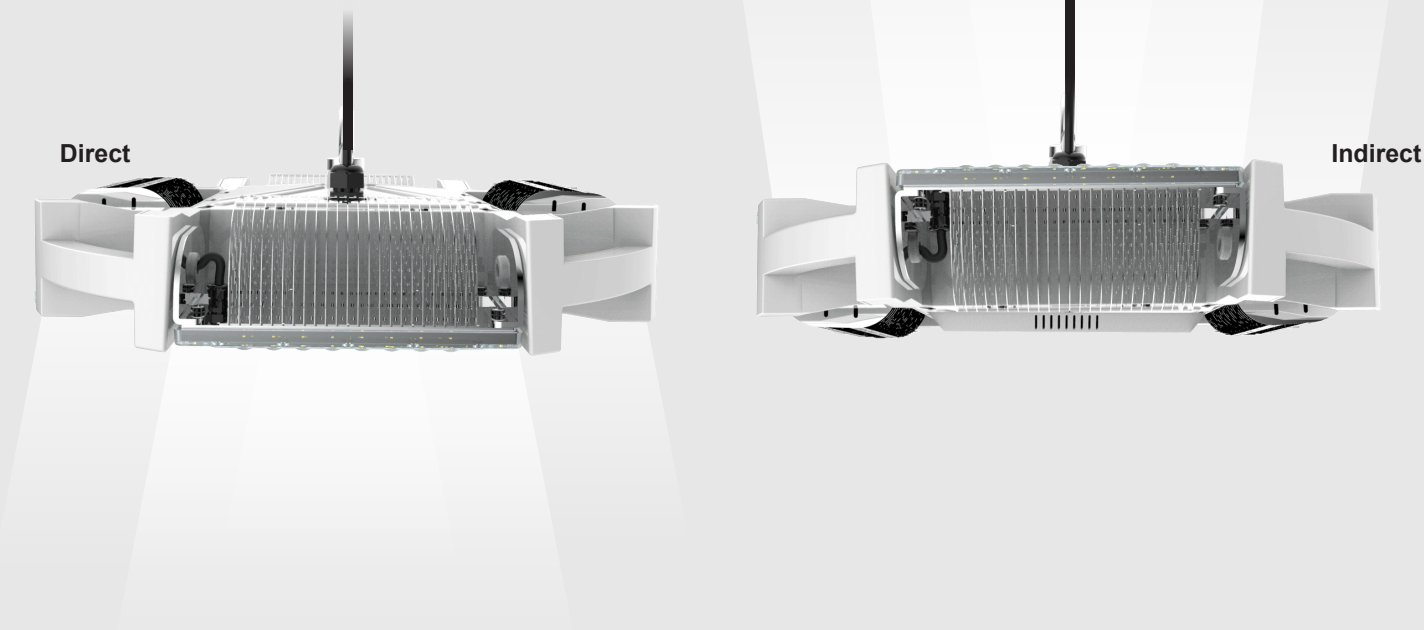

DOME BAY DIRECT/INDIRECT HIGH BAY FOR NATATORIUM

Description

The **Dome Bay** is an extremely versatile, Direct /Indirect, high-performance LED sports high bay that is ideal for both outdoor and indoor sports lighting applications. With its flexible, modular design the Dome Bay is specifically engineered to illuminate swimming pools, tennis and soccer domes, gyms, arenas and more

Features

Salt spray anti corrosion tested to IEC60068-2-11,ISO4628-3, ASTM B117 standards for Natorium applications. Anti-corrosive finish is standard. Ultralight design with aluminum construction makes installation and maintenance easy. High luminous flux and rotatable modules up to 200° ensure full coverage and maximum visibility. Available built-in remote microwave sensors make Dome Bay the ideal choice for a variety of sports lighting applications.

IP65 Rated

Certifications and Warranty

DLC and cETL listed with 6 year warranty.

Versatile Installation

DOME BAY DIRECT/INDIRECT HIGH BAY FOR NATATORIUM 100W

Product Information

100W

Installation:	Extension aluminum pole or iron chain mount.
Material:	Aluminum
Finish:	Powder coat
System power (W):	100
Fixture lumen output (lm):	15000LM±5%
System efficiency (lm/W):	150
LED driver:	Lumileds 192 pcs

Standard

DOME BAY DIRECT/INDIRECT HIGH BAY FOR NATATORIUM 150W

Product Information

150W

Installation:	Extension aluminum pole or iron chain mount.
Material:	Aluminum
Finish:	Powder coat
System power (W):	150
Fixture lumen output (lm):	22500LM±5%
System efficiency (lm/W):	150
LED driver:	Lumileds 288 pcs