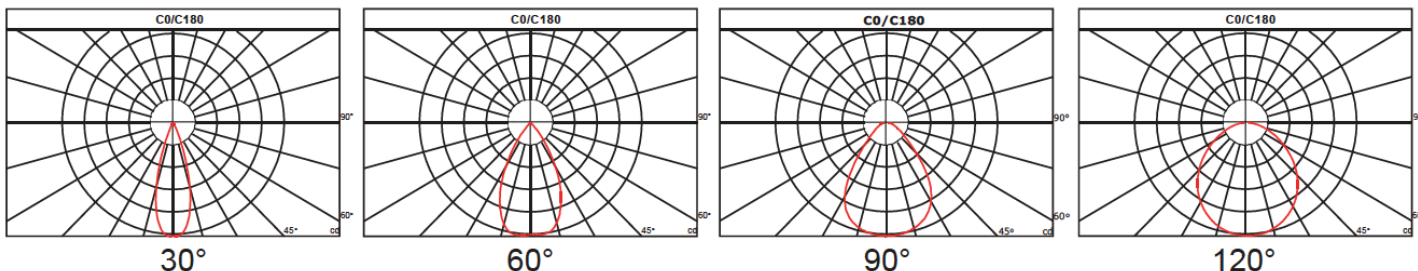

DOME BAY DIRECT/INDIRECT HIGH BAY FOR NATATORIUM 400W

Product Information

400W

Installation:	Extension aluminum pole or iron chain mount.
Material:	Aluminum
Finish:	Powder coat
System power (W):	400
Fixture lumen output (lm):	60000LM±5%
System efficiency (lm/W):	150
LED driver:	Lumileds 144 pcs

Packaging

Net weight lamp (kg/lb):	7.4 / 16.31
Gross weight carton (kg/lb):	18.9 / 41.67
Master carton dimensions (mm/in):	500*480*520 / 19.69*18.9*20.47
Quantity per carton:	2

Code composition

Series	Model	Mounting	Wattage-Lumens	Optics
SHB Sports High Bay	DB Dome Bay	EB Eye Bolt (Standard)	400W-600L 400W-60000lm	30 30D
		PM Pendant Mount Adjustable 300-600mm / 11.8 - 23.6"		60 60D 90 90D 120 120D

CCT	CRI	Voltage	Dimming	Finish	Accessories
30K 3000K	80 80+	UNV 100-277V	D 0-10V	WH White	OS Microwave Occupancy Sensor
40K 4000K		HV 200-480V	Dimming		RC Sensor Remote Control
50K 5000K					SC Safety Cable 1m / 39.37"
65K 6500K					

Standard