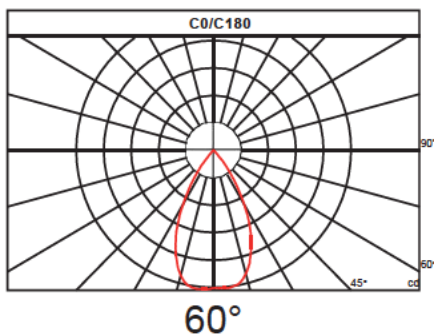

DOME BAY DIRECT/INDIRECT HIGH BAY FOR NATATORIUM 240W

Product Information

240W

Installation:	Extension aluminum pole or iron chain mount.
Material:	Aluminum
Finish:	Powder coat
System power (W):	240
Fixture lumen output (lm):	36000LM±5%
System efficiency (lm/W):	150
LED driver:	Lumileds 480 pcs

Packaging

Net weight lamp (kg/lb):	5.3 / 11.68
Gross weight carton (kg/lb):	26.4 / 58.2
Master carton dimensions (mm/in):	500*490*660 / 19.69*19.29*25.98
Quantity per carton:	4

Code composition

Series	Model	Mounting	Wattage-Lumens		Optics	
SHB Sports High Bay	DB Dome Bay	EB Eye Bolt (Standard)	240W-360L	240W-36000lm	60	60D
		PM Pendant Mount Adjustable 300-600mm / 11.8 - 23.6"			120	120D

CCT	CRI	Voltage		Dimming		Finish		Accessories			
30K	3000K	80	80+	UNV	100-277V	D	0-10V	WH	White	OS	Microwave Occupancy Sensor
40K	4000K			HV	200-480V		Dimming			RC	Sensor Remote Control
50K	5000K									SC	Safety Cable 1m / 39.37"
65K	6500K										

Standard