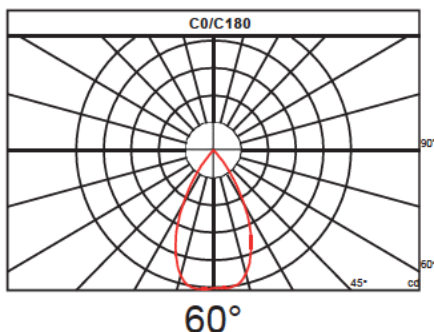

DOME BAY DIRECT/INDIRECT HIGH BAY FOR NATATORIUM 150W

Product Information

150W

Installation:	Extension aluminum pole or iron chain mount.
Material:	Aluminum
Finish:	Powder coat
System power (W):	150
Fixture lumen output (lm):	22500LM±5%
System efficiency (lm/W):	150
LED driver:	Lumileds 288 pcs

Packaging

Net weight lamp (kg/lb):	4.5 / 9.9
Gross weight carton (kg/lb):	22.7 / 50
Master carton dimensions (mm/in):	500*490*660 / 19.69*19.29*25.98
Quantity per carton:	4

Code composition

Series	Model	Mounting	Wattage-Lumens	Optics
SHB Sports High Bay	DB Dome Bay	EB Eye Bolt (Standard)	150W-225L 150W-22500lm	60 60D
		PM Pendant Mount Adjustable 300-600mm / 11.8 - 23.6"		120 120D

CCT	CRI	Voltage	Dimming	Finish	Accessories
30K 3000K	80 80+	UNV 100-277V	D 0-10V	WH White	OS Microwave Occupancy Sensor
40K 4000K		HV 200-480V	Dimming		RC Sensor Remote Control
50K 5000K					SC Safety Cable 1m / 39.37"
65K 6500K					

Standard