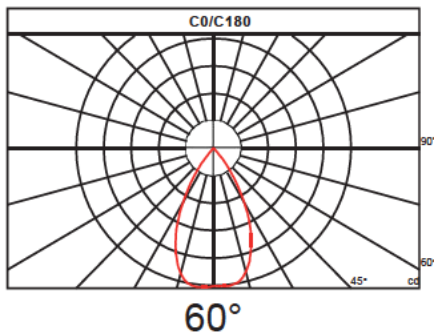

DOME BAY DIRECT/INDIRECT HIGH BAY FOR NATATORIUM 100W

Product Information

100W

Installation:	Extension aluminum pole or iron chain mount.
Material:	Aluminum
Finish:	Powder coat
System power (W):	100
Fixture lumen output (lm):	15000LM±5%
System efficiency (lm/W):	150
LED driver:	Lumileds 192 pcs

Packaging

Net weight lamp (kg/lb):	4.5 / 9.9
Gross weight carton (kg/lb):	22.7 / 50
Master carton dimensions (mm/in):	500*490*660 / 19.69*19.29*25.98
Quantity per carton:	4

Code composition

Series	Model	Mounting	Wattage-Lumens	Optics
SHB Sports High Bay	DB Dome Bay	EB Eye Bolt (Standard)	100W-150L 100W-15000lm	60 60D
		PM Pendant Mount Adjustable 300-600mm / 11.8 - 23.6"		120 120D

CCT	CRI	Voltage	Dimming	Finish	Accessories
30K 3000K	80 80+	UNV 100-277V	D 0-10V	WH White	OS Microwave Occupancy Sensor
40K 4000K		HV 200-480V	Dimming		RC Sensor Remote Control
50K 5000K					SC Safety Cable 1m / 39.37"
65K 6500K					

Standard