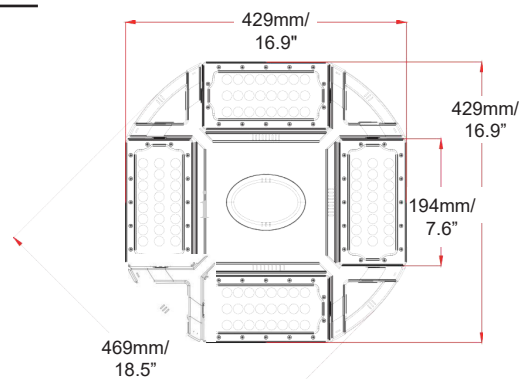

Packaging

Net weight lamp (kg/lb):	4.5 / 9.9
Gross weight carton (kg/lb):	22.7 / 50
Master carton dimensions (mm/in):	500*490*660 / 19.69*19.29*25.98
Quantity per carton:	4

Code composition

Series	Model	Mounting	Wattage-Lumens	Optics
SHB Sports High Bay	DB Dome Bay	EB Eye Bolt (Standard)	100W-150L 100W-15000lm	60 60D
		PM Pendant Mount Adjustable 300-600mm / 11.8 - 23.6"		120 120D

Packaging

Net weight lamp (kg/lb):	4.5 / 9.9
Gross weight carton (kg/lb):	22.7 / 50
Master carton dimensions (mm/in):	500*490*660 / 19.69*19.29*25.98
Quantity per carton:	4

Code composition

Series	Model	Mounting	Wattage-Lumens	Optics
SHB Sports High Bay	DB Dome Bay	EB Eye Bolt (Standard)	150W-225L 150W-22500lm	60 60D
		PM Pendant Mount Adjustable 300-600mm / 11.8 - 23.6"		120 120D

Packaging

Net weight lamp (kg/lb):	5.3 / 11.68
Gross weight carton (kg/lb):	26.4 / 58.2
Master carton dimensions (mm/in):	500*490*660 / 19.69*19.29*25.98
Quantity per carton:	4

Code composition

Series	Model	Mounting	Wattage-Lumens	Optics
SHB Sports High Bay	DB Dome Bay	EB Eye Bolt (Standard)	200W-300L 200W-30000lm	60 60D
		PM Pendant Mount Adjustable 300-600mm / 11.8 - 23.6"		120 120D

Packaging

Net weight lamp (kg/lb):	5.3 / 11.68
Gross weight carton (kg/lb):	26.4 / 58.2
Master carton dimensions (mm/in):	500*490*660 / 19.69*19.29*25.98
Quantity per carton:	4

Code composition

Series	Model	Mounting	Wattage-Lumens		Optics	
SHB Sports High Bay	DB Dome Bay	EB Eye Bolt (Standard)	240W-360L	240W-36000lm	60	60D
		PM Pendant Mount Adjustable 300-600mm / 11.8 - 23.6"			120	120D