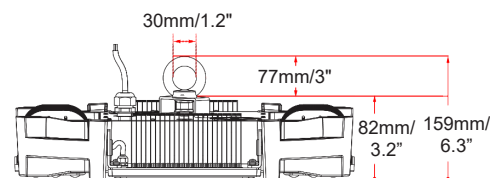

Packaging

Net weight lamp (kg/lb):	4.5 / 9.9
Gross weight carton (kg/lb):	22.7 / 50
Master carton dimensions (mm/in):	500*490*660 / 19.69*19.29*25.98
Quantity per carton:	4

Code composition

Series	Model	Mounting	Wattage-Lumens	Optics
SHB Sports High Bay	DB Dome Bay	EB Eye Bolt (Standard)	150W-225L 150W-22500lm	60 60D
		PM Pendant Mount Adjustable 300-600mm / 11.8 - 23.6"		120 120D

Packaging

Net weight lamp (kg/lb):	5.3 / 11.68
Gross weight carton (kg/lb):	26.4 / 58.2
Master carton dimensions (mm/in):	500*490*660 / 19.69*19.29*25.98
Quantity per carton:	4

Code composition

Series	Model	Mounting	Wattage-Lumens	Optics
SHB Sports High Bay	DB Dome Bay	EB Eye Bolt (Standard)	200W-300L 200W-30000lm	60 60D
		PM Pendant Mount Adjustable 300-600mm / 11.8 - 23.6"		120 120D