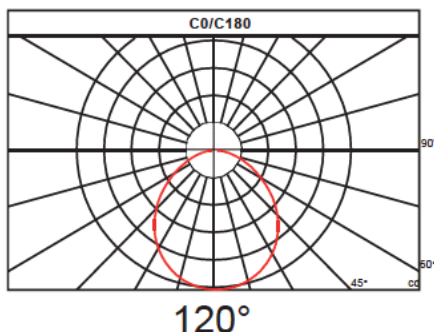

DOME BAY DIRECT/INDIRECT HIGH BAY FOR NATATORIUM 150W

Product Information

150W

Installation:	Extension aluminum pole or iron chain mount.
Material:	Aluminum
Finish:	Powder coat
System power (W):	150
Fixture lumen output (lm):	22500LM±5%
System efficiency (lm/W):	150
LED driver:	Lumileds 288 pcs

Packaging

Net weight lamp (kg/lb):	4.5 / 9.9
Gross weight carton (kg/lb):	22.7 / 50
Master carton dimensions (mm/in):	500*490*660 / 19.69*19.29*25.98
Quantity per carton:	4

Code composition

Series	Model	Mounting	Wattage-Lumens	Optics
SHB Sports High Bay	DB Dome Bay	EB Eye Bolt (Standard)	150W-225L 150W-22500lm	60 60D
		PM Pendant Mount Adjustable 300-600mm / 11.8 - 23.6"		120 120D

CCT	CRI	Voltage	Dimming	Finish	Accessories
30K 3000K	80 80+	UNV 100-277V	D 0-10V	WH White	OS Microwave Occupancy Sensor
40K 4000K		HV 200-480V	Dimming		RC Sensor Remote Control
50K 5000K					SC Safety Cable 1m / 39.37"
65K 6500K					

Standard