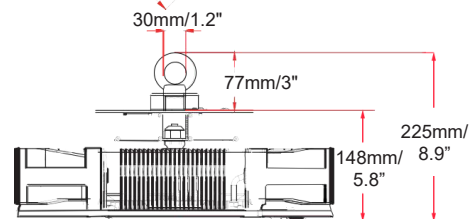

Packaging

Net weight lamp (kg/lb):	5.3 / 11.68
Gross weight carton (kg/lb):	26.4 / 58.2
Master carton dimensions (mm/in):	500*490*660 / 19.69*19.29*25.98
Quantity per carton:	4

Code composition

Series	Model	Mounting	Wattage-Lumens		Optics	
SHB Sports High Bay	DB Dome Bay	EB Eye Bolt (Standard)	240W-360L	240W-36000lm	60	60D
		PM Pendant Mount Adjustable 300-600mm / 11.8 - 23.6"			120	120D

Packaging

Net weight lamp (kg/lb):	7.1 / 15.65
Gross weight carton (kg/lb):	18.2 / 40.12
Master carton dimensions (mm/in):	500*480*520 / 19.69*18.9*20.47
Quantity per carton:	2

Code composition

Series	Model	Mounting	Wattage-Lumens		Optics	
SHB Sports High Bay	DB Dome Bay	EB Eye Bolt (Standard)	300W-450L	300W-45000lm	30	30D
		PM Pendant Mount Adjustable 300-600mm / 11.8 - 23.6"			60	60D
					90	90D
					120	120D