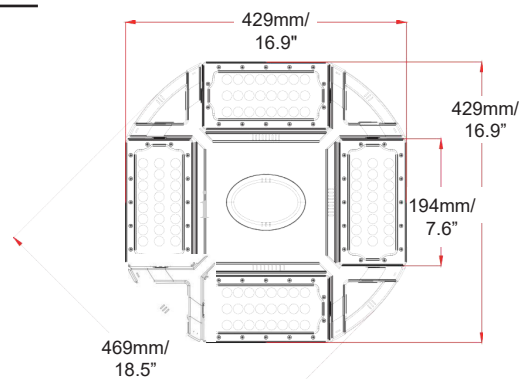

Packaging

Net weight lamp (kg/lb):	4.5 / 9.9
Gross weight carton (kg/lb):	22.7 / 50
Master carton dimensions (mm/in):	500*490*660 / 19.69*19.29*25.98
Quantity per carton:	4

Code composition

Series	Model	Mounting	Wattage-Lumens	Optics
SHB Sports High Bay	DB Dome Bay	EB Eye Bolt (Standard)	100W-150L 100W-15000lm	60 60D
		PM Pendant Mount Adjustable 300-600mm / 11.8 - 23.6"		120 120D

Standard

DOME BAY DIRECT/INDIRECT HIGH BAY FOR NATATORIUM 150W

Product Information

150W

Installation:	Extension aluminum pole or iron chain mount.
Material:	Aluminum
Finish:	Powder coat
System power (W):	150
Fixture lumen output (lm):	22500LM±5%
System efficiency (lm/W):	150
LED driver:	Lumileds 288 pcs

Packaging

Net weight lamp (kg/lb):	4.5 / 9.9
Gross weight carton (kg/lb):	22.7 / 50
Master carton dimensions (mm/in):	500*490*660 / 19.69*19.29*25.98
Quantity per carton:	4

Code composition

Series	Model	Mounting	Wattage-Lumens	Optics
SHB Sports High Bay	DB Dome Bay	EB Eye Bolt (Standard)	150W-225L 150W-22500lm	60 60D
		PM Pendant Mount Adjustable 300-600mm / 11.8 - 23.6"		120 120D

Packaging

Net weight lamp (kg/lb):	5.3 / 11.68
Gross weight carton (kg/lb):	26.4 / 58.2
Master carton dimensions (mm/in):	500*490*660 / 19.69*19.29*25.98
Quantity per carton:	4

Code composition

Series	Model	Mounting	Wattage-Lumens	Optics
SHB Sports High Bay	DB Dome Bay	EB Eye Bolt (Standard)	200W-300L 200W-30000lm	60 60D
		PM Pendant Mount Adjustable 300-600mm / 11.8 - 23.6"		120 120D