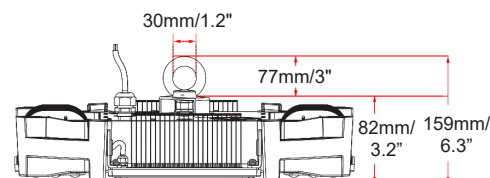

Packaging

Net weight lamp (kg/lb):	4.5 / 9.9
Gross weight carton (kg/lb):	22.7 / 50
Master carton dimensions (mm/in):	500*490*660 / 19.69*19.29*25.98
Quantity per carton:	4

Code composition

Series	Model	Mounting	Wattage-Lumens	Optics
SHB Sports High Bay	DB Dome Bay	EB Eye Bolt (Standard)	100W-150L 100W-15000lm	60 60D
		PM Pendant Mount Adjustable 300-600mm / 11.8 - 23.6"		120 120D

Packaging

Net weight lamp (kg/lb):	4.5 / 9.9
Gross weight carton (kg/lb):	22.7 / 50
Master carton dimensions (mm/in):	500*490*660 / 19.69*19.29*25.98
Quantity per carton:	4

Code composition

Series	Model	Mounting	Wattage-Lumens	Optics
SHB Sports High Bay	DB Dome Bay	EB Eye Bolt (Standard)	150W-225L 150W-22500lm	60 60D
		PM Pendant Mount Adjustable 300-600mm / 11.8 - 23.6"		120 120D