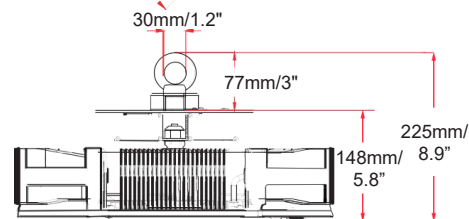

Packaging

Net weight lamp (kg/lb):	7.4 / 16.31
Gross weight carton (kg/lb):	18.9 / 41.67
Master carton dimensions (mm/in):	500*480*520 / 19.69*18.9*20.47
Quantity per carton:	2

Code composition

Series	Model	Mounting	Wattage-Lumens	Optics
SHB Sports High Bay	DB Dome Bay	EB Eye Bolt (Standard)	400W-600L 400W-60000lm	30 30D
		PM Pendant Mount Adjustable 300-600mm / 11.8 - 23.6"		60 60D 90 90D 120 120D

Packaging

Net weight lamp (kg/lb):	7.4 / 16.31
Gross weight carton (kg/lb):	18.9 / 41.67
Master carton dimensions (mm/in):	500*480*520 / 19.69*18.9*20.47
Quantity per carton:	2

Code composition

Series	Model	Mounting	Wattage-Lumens	Optics
SHB Sports High Bay	DB Dome Bay	EB Eye Bolt (Standard)	480W-720L 480W-72000lm	30 30D
		PM Pendant Mount Adjustable 300-600mm / 11.8 - 23.6"		60 60D 90 90D 120 120D