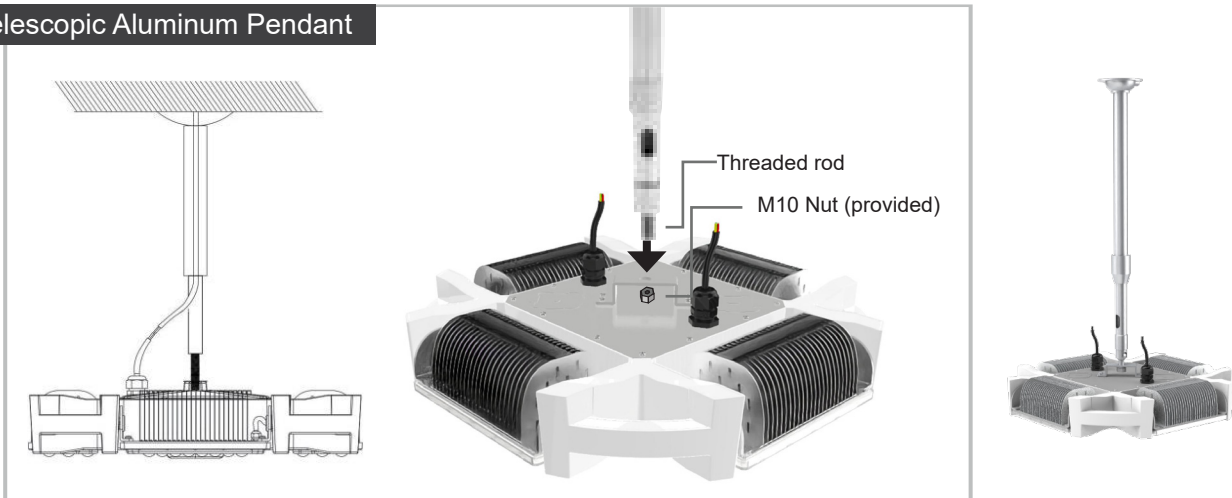

Standard

DOME BAY DIRECT/INDIRECT HIGH BAY FOR NATATORIUM

Mounting Options

Eye Bolt Standard

Pendant Mount Adjustable from 300-600mm / 11.8 - 23.6"

Telescopic Aluminum Pendant

ACCESSORIES

Safety Cable 1m / 39.37"