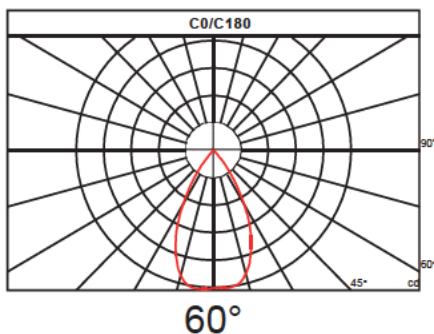

DOME BAY DIRECT/INDIRECT HIGH BAY FOR NATATORIUM 200W

Product Information

200W

Installation:	Extension aluminum pole or iron chain mount.
Material:	Aluminum
Finish:	Powder coat
System power (W):	200
Fixture lumen output (lm):	30000LM±5%
System efficiency (lm/W):	150
LED driver:	Lumileds 384 pcs

Packaging

Net weight lamp (kg/lb):	5.3 / 11.68
Gross weight carton (kg/lb):	26.4 / 58.2
Master carton dimensions (mm/in):	500*490*660 / 19.69*19.29*25.98
Quantity per carton:	4

Code composition

Series	Model	Mounting	Wattage-Lumens	Optics
SHB Sports High Bay	DB Dome Bay	EB Eye Bolt (Standard)	200W-300L 200W-30000lm	60 60D
		PM Pendant Mount Adjustable 300-600mm / 11.8 - 23.6"		120 120D

CCT	CRI	Voltage	Dimming	Finish	Accessories
30K 3000K	80 80+	UNV 100-277V	D 0-10V	WH White	OS Microwave Occupancy Sensor
40K 4000K		HV 200-480V	Dimming		RC Sensor Remote Control
50K 5000K					SC Safety Cable 1m / 39.37"
65K 6500K					

Standard