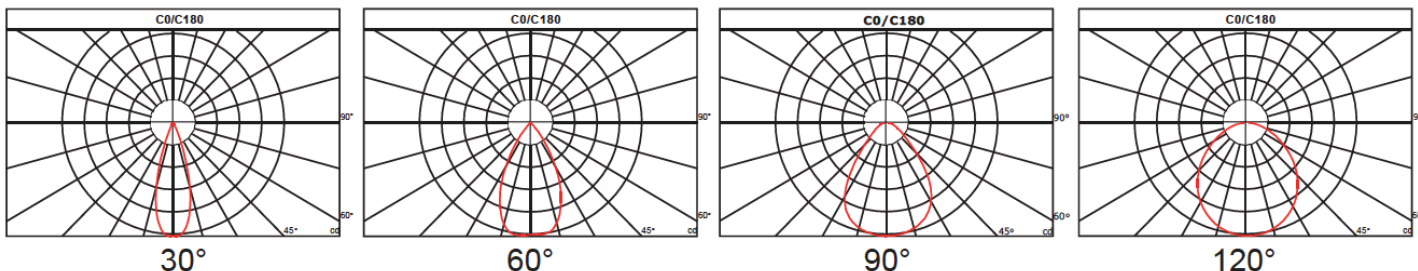

DOME BAY DIRECT/INDIRECT HIGH BAY FOR NATATORIUM 300W

Product Information

300W

Installation:	Extension aluminum pole or iron chain mount.
Material:	Aluminum
Finish:	Powder coat
System power (W):	300
Fixture lumen output (lm):	45000LM±5%
System efficiency (lm/W):	150
LED driver:	Lumileds 112 pcs

Packaging

Net weight lamp (kg/lb):	7.1 / 15.65
Gross weight carton (kg/lb):	18.2 / 40.12
Master carton dimensions (mm/in):	500*480*520 / 19.69*18.9*20.47
Quantity per carton:	2

Code composition

Series	Model	Mounting	Wattage-Lumens		Optics	
SHB Sports High Bay	DB Dome Bay	EB Eye Bolt (Standard)	300W-450L	300W-45000lm	30	30D
		PM Pendant Mount Adjustable 300-600mm / 11.8 - 23.6"			60	60D
					90	90D
					120	120D

CCT	CRI	Voltage		Dimming		Finish		Accessories			
30K	3000K	80	80+	UNV	100-277V	D	0-10V	WH	White	OS	Microwave Occupancy Sensor
40K	4000K			HV	200-480V		Dimming			RC	Sensor Remote Control
50K	5000K									SC	Safety Cable 1m / 39.37"
65K	6500K										

Standard