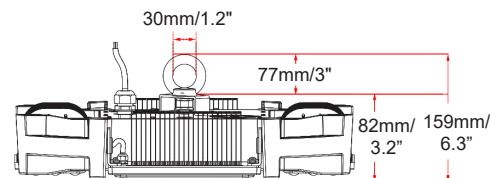

Packaging

Net weight lamp (kg/lb):	4.5 / 9.9
Gross weight carton (kg/lb):	22.7 / 50
Master carton dimensions (mm/in):	500*490*660 / 19.69*19.29*25.98
Quantity per carton:	4

Code composition

Series	Model	Mounting	Wattage-Lumens	Optics
SHB Sports High Bay	DB Dome Bay	EB Eye Bolt (Standard)	100W-150L 100W-15000lm	60 60D
		PM Pendant Mount Adjustable 300-600mm / 11.8 - 23.6"		120 120D