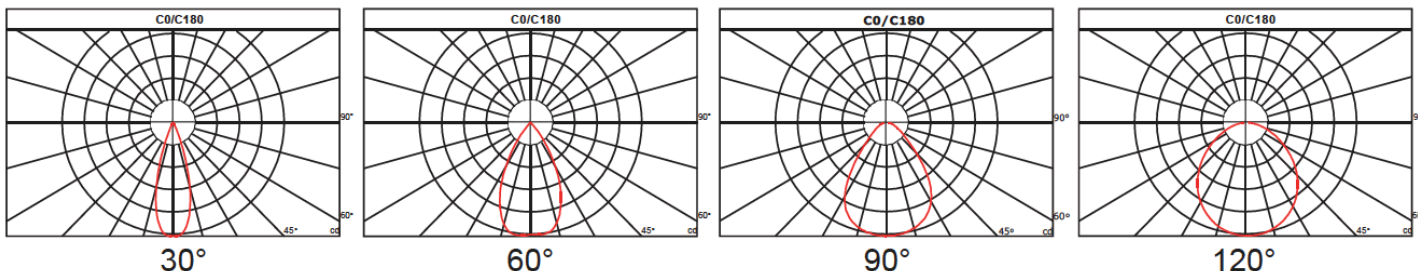

DOME BAY DIRECT/INDIRECT HIGH BAY FOR NATATORIUM 480W

Product Information

480W

Installation:	Extension aluminum pole or iron chain mount.
Material:	Aluminum
Finish:	Powder coat
System power (W):	480
Fixture lumen output (lm):	72000LM±5%
System efficiency (lm/W):	150
LED driver:	Lumileds 192 pcs

Packaging

Net weight lamp (kg/lb):	7.4 / 16.31
Gross weight carton (kg/lb):	18.9 / 41.67
Master carton dimensions (mm/in):	500*480*520 / 19.69*18.9*20.47
Quantity per carton:	2

Code composition

Series	Model	Mounting	Wattage-Lumens	Optics
SHB Sports High Bay	DB Dome Bay	EB Eye Bolt (Standard)	480W-720L 480W-72000lm	30 30D
		PM Pendant Mount Adjustable 300-600mm / 11.8 - 23.6"		60 60D 90 90D 120 120D

CCT	CRI	Voltage	Dimming	Finish	Accessories
30K 3000K	80 80+	UNV 100-277V	D 0-10V	WH White	OS Microwave Occupancy Sensor
40K 4000K		HV 200-480V	Dimming		RC Sensor Remote Control
50K 5000K					SC Safety Cable 1m / 39.37"
65K 6500K					

Standard