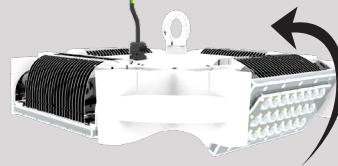

DOME BAY DIRECT/INDIRECT HIGH BAY FOR NATATORIUM

Description

The **Dome Bay** is an extremely versatile, Direct /Indirect, high-performance LED sports high bay that is ideal for both outdoor and indoor sports lighting applications. With its flexible, modular design the Dome Bay is specifically engineered to illuminate swimming pools, tennis and soccer domes, gyms, arenas and more

Features

Salt spray anti corrosion tested to IEC60068-2-11,ISO4628-3, ASTM B117 standards for Natorium applications. Anti-corrosive finish is standard. Ultralight design with aluminum construction makes installation and maintenance easy. High luminous flux and rotatable modules up to 200° ensure full coverage and maximum visibility. Available built-in remote microwave sensors make Dome Bay the ideal choice for a variety of sports lighting applications.

IP65 Rated

Certifications and Warranty

DLC and cETL listed with 6 year warranty.

Versatile Installation

DOME BAY DIRECT/INDIRECT HIGH BAY FOR NATATORIUM 100W

Product Information

100W

Installation:	Extension aluminum pole or iron chain mount.
Material:	Aluminum
Finish:	Powder coat
System power (W):	100
Fixture lumen output (lm):	15000LM±5%
System efficiency (lm/W):	150
LED driver:	Lumileds 192 pcs