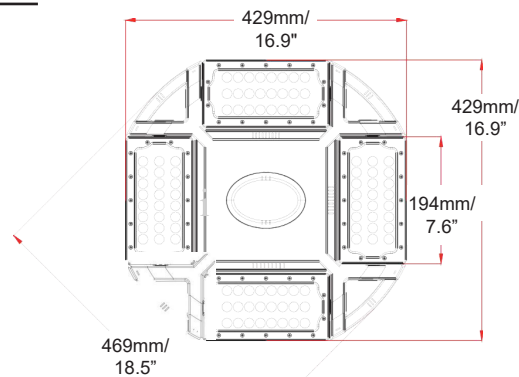

Packaging

Net weight lamp (kg/lb):	4.5 / 9.9
Gross weight carton (kg/lb):	22.7 / 50
Master carton dimensions (mm/in):	500*490*660 / 19.69*19.29*25.98
Quantity per carton:	4

Code composition

Series	Model	Mounting	Wattage-Lumens	Optics
SHB Sports High Bay	DB Dome Bay	EB Eye Bolt (Standard)	100W-150L 100W-15000lm	60 60D
		PM Pendant Mount Adjustable 300-600mm / 11.8 - 23.6"		120 120D

Packaging

Net weight lamp (kg/lb):	7.1 / 15.65
Gross weight carton (kg/lb):	18.2 / 40.12
Master carton dimensions (mm/in):	500*480*520 / 19.69*18.9*20.47
Quantity per carton:	2

Code composition

Series	Model	Mounting	Wattage-Lumens		Optics	
SHB Sports High Bay	DB Dome Bay	EB Eye Bolt (Standard)	300W-450L	300W-45000lm	30	30D
		PM Pendant Mount Adjustable 300-600mm / 11.8 - 23.6"			60	60D
					90	90D
					120	120D

Packaging

Net weight lamp (kg/lb):	7.4 / 16.31
Gross weight carton (kg/lb):	18.9 / 41.67
Master carton dimensions (mm/in):	500*480*520 / 19.69*18.9*20.47
Quantity per carton:	2

Code composition

Series	Model	Mounting	Wattage-Lumens	Optics
SHB Sports High Bay	DB Dome Bay	EB Eye Bolt (Standard)	400W-600L 400W-60000lm	30 30D
		PM Pendant Mount Adjustable 300-600mm / 11.8 - 23.6"		60 60D 90 90D 120 120D

Packaging

Net weight lamp (kg/lb):	7.4 / 16.31
Gross weight carton (kg/lb):	18.9 / 41.67
Master carton dimensions (mm/in):	500*480*520 / 19.69*18.9*20.47
Quantity per carton:	2

Code composition

Series	Model	Mounting	Wattage-Lumens	Optics
SHB Sports High Bay	DB Dome Bay	EB Eye Bolt (Standard)	480W-720L 480W-72000lm	30 30D
		PM Pendant Mount Adjustable 300-600mm / 11.8 - 23.6"		60 60D 90 90D 120 120D