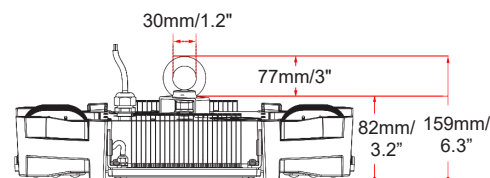

Packaging

Net weight lamp (kg/lb):	5.3 / 11.68
Gross weight carton (kg/lb):	26.4 / 58.2
Master carton dimensions (mm/in):	500*490*660 / 19.69*19.29*25.98
Quantity per carton:	4

Code composition

Series	Model	Mounting	Wattage-Lumens	Optics
SHB Sports High Bay	DB Dome Bay	EB Eye Bolt (Standard)	200W-300L 200W-30000lm	60 60D
		PM Pendant Mount Adjustable 300-600mm / 11.8 - 23.6"		120 120D

Packaging

Net weight lamp (kg/lb):	5.3 / 11.68
Gross weight carton (kg/lb):	26.4 / 58.2
Master carton dimensions (mm/in):	500*490*660 / 19.69*19.29*25.98
Quantity per carton:	4

Code composition

Series	Model	Mounting	Wattage-Lumens		Optics	
SHB Sports High Bay	DB Dome Bay	EB Eye Bolt (Standard)	240W-360L	240W-36000lm	60	60D
		PM Pendant Mount Adjustable 300-600mm / 11.8 - 23.6"			120	120D