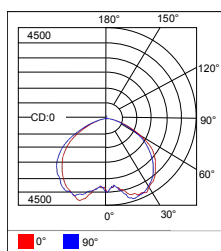

Size: 18 inch

75W-120-30K-CRI70