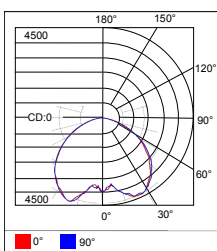

Size:18 inch

150W-120-30K-CRI70