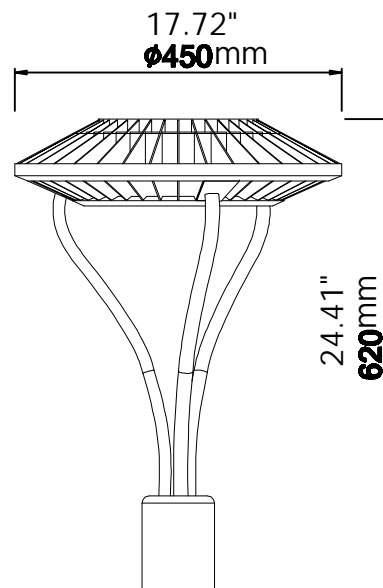

#### Size: 18 inch

75W-120-30K-CRI70

### Size:15 inch

100W-120-30K-CRI70

### Size:18 inch

150W-120-30K-CRI70

## DIMENSIONS

60-80mm  
 2.36-3.15"