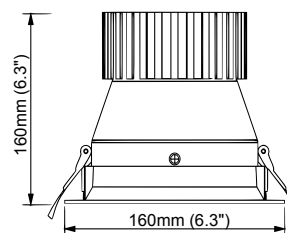

Code composition

Series	Model	Size	Wattage-Lumens	Optics	CCT
DL	Downlight	COS Cosmos	5 5"	50W-45L 50W-4500lm	15 15D 30K 3000K 45 45D 35K 3500K 60 60D 40K 4000K

CRI	Voltage	Dimming	Finish	Lens	Accessories
90	90+ UNV	120-277V D 0-10V Dimming	WH White BK Black GR Grey	CL Clear (Standard) FR Frosted (Optional)	NA No Accessories DPR1 Downlight Platform Round 1

Cut out:
Ø 145mm