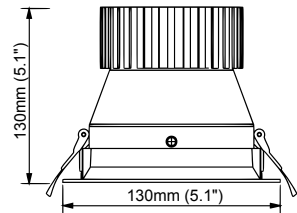

Code composition

Series	Model	Size	Wattage-Lumens	Optics	CCT
DL Downlight	COS Cosmos	4 4"	20W-18L 20W-1800lm	24 24D 45 45D	CCTS 3000K 4000K 5000K Selectable

Cut out:
Ø 115mm