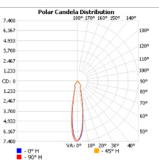

Light source information

LED typology:	COB	
LED power consumption (W):	20	30
Lumen output 3000K CRI 80 (lm):	2400	3600
LED efficiency (lm/W):	120	120

Packaging

Net weight lamp (kg/lb):	0.70 / 1.54	0.70 / 1.54
Gross weight carton (kg/lb):	9.70 / 21.38	9.70 / 21.38
Master carton dimensions (mm/in):	530x320x330 / 20.9x12.6x13.0	
Quantity per carton:	12	12

Code composition

Series	Model	Size	Wattage-Lumens	Optics	CCT
DL Downlight	COS Cosmos	4 4"	20W-18L 20W-1800lm	24 24D 45 45D	CCTS 3000K 4000K 5000K Selectable

Cut out:
Ø 115mm

CRI	Voltage	Dimming	Finish	Lens	Accessories
90 90+	UNV 120-277V	D 0-10V Dimming	WH White BK Black GR Grey	CL Clear (Standard) FR Frosted (Optional)	NA No Accessories DPR1 Downlight Platform Round 1

20W-24D-3000K-CRI90

20W-45D-3000K-CRI90

Code composition

Series	Model	Size	Wattage-Lumens	Optics	CCT
DL Downlight	COS Cosmos	4 4"	30W-27L 20W-2700lm	24 24D 45 45D	CCTS 3000K 4000K 5000K Selectable

Cut out:
Ø 115mm