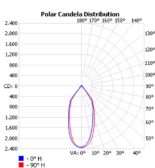

Light source information

LED typology:	COB	
LED power consumption (W):	20	30
Lumen output 3000K CRI 80 (lm):	2400	3600
LED efficiency (lm/W):	120	120

Packaging

Net weight lamp (kg/lb):	1.07 / 2.36	1.07 / 2.36
Gross weight carton (kg/lb):	13.96 / 30.78	13.96 / 30.78
Master carton dimensions (mm/in):	605x410x400 / 25.6x16.1x15.7	
Quantity per carton:	12	12

Code composition

Series	Model	Size	Wattage-Lumens	Optics	CCT
DL Downlight	COS Cosmos	5 5"	20W-18L 20W-1800lm	15 15D 45 45D 60 60D	CCTS 3000K 4000K 5000K Selectable

CRI	Voltage	Dimming	Finish	Lens	Accessories
90 90+	UNV 120-277V	D 0-10V Dimming	WH White BK Black GR Grey	CL Clear (Standard) FR Frosted (Optional)	NA No Accessories DPR1 Downlight Platform Round 1

20W-15D-3000K-CRI90

20W-45D-3000K-CRI90

20W-60D-3000K-CRI90

Code composition

Series	Model	Size	Wattage-Lumens	Optics	CCT
DL Downlight	COS Cosmos	5 5"	30W-27L 30W-2700lm	15 15D 45 45D 60 60D	CCTS 3000K 4000K 5000K Selectable