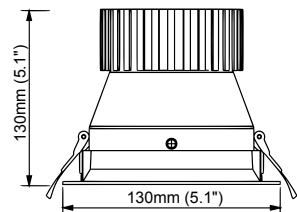

Code composition

Series	Model	Size	Wattage-Lumens	Optics	CCT
DL Downlight	COS Cosmos	4 4"	30W-27L 20W-2700lm	24 24D 45 45D	CCTS 3000K 4000K 5000K Selectable

Cut out:
Ø 115mm