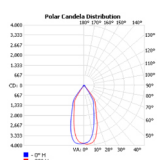

30W-45D-3000K-CRI90