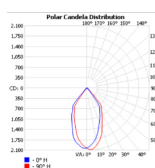

20W-60D-3000K-CRI90