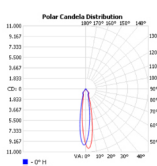

30W-15D-3000K-CRI90