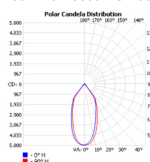

50W-45D-3000K-CRI90