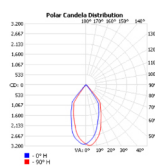

20W-15D-3000K-CRI90

20W-45D-3000K-CRI90

20W-60D-3000K-CRI90

Code composition

Series	Model	Size	Wattage-Lumens	Optics	CCT
DL Downlight	COS Cosmos	5 5"	30W-27L 30W-2700lm	15 15D 45 45D 60 60D	CCTS 3000K 4000K 5000K Selectable

30W-45D-3000K-CRI90

30W-60D-3000K-CRI90

COSMOS – 5" 40W/50W

Product Information

	40W	50W
Installation:	Recessed	
Material:	Aluminum	
Finish:	Powder coat	
System power (W):	40	50
Fixture lumen output (lm):	3600	4500
System efficiency (lm/W):	90	
LED driver:	External	