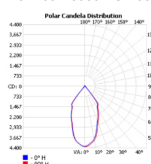

Cut out:
Ø 145mm

40W-15D-3000K-CRI90

40W-45D-3000K-CRI90

40W-60D-3000K-CRI90

Code composition

Series	Model	Size	Wattage-Lumens	Optics	CCT
DL	Downlight	COS Cosmos	5 5"	50W-45L 50W-4500lm	15 15D 30K 3000K 45 45D 35K 3500K 60 60D 40K 4000K