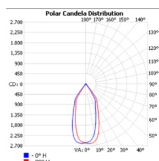

Light source information

LED typology:	COB	
LED power consumption (W):	20	30
Lumen output 3000K CRI 80 (lm):	2400	3600
LED efficiency (lm/W):	120	120

Packaging

Net weight lamp (kg/lb):	0.70 / 1.54	0.70 / 1.54
Gross weight carton (kg/lb):	9.70 / 21.38	9.70 / 21.38
Master carton dimensions (mm/in):	530x320x330 / 20.9x12.6x13.0	
Quantity per carton:	12	12

Code composition

Series	Model	Size	Wattage-Lumens	Optics	CCT
DL Downlight	COS Cosmos	4 4"	20W-18L 20W-1800lm	24 24D 45 45D	CCTS 3000K 4000K 5000K Selectable

Cut out:
Ø 115mm

CRI	Voltage	Dimming	Finish	Lens	Accessories
90 90+	UNV 120-277V	D 0-10V Dimming	WH White BK Black GR Grey	CL Clear (Standard) FR Frosted (Optional)	NA No Accessories DPR1 Downlight Platform Round 1

20W-24D-3000K-CRI90

20W-45D-3000K-CRI90

Code composition

Series	Model	Size	Wattage-Lumens	Optics	CCT
DL Downlight	COS Cosmos	4 4"	30W-27L 20W-2700lm	24 24D 45 45D	CCTS 3000K 4000K 5000K Selectable

Cut out:
Ø 115mm