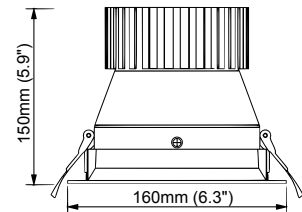

Code composition

Series	Model	Size	Wattage-Lumens	Optics	CCT
DL Downlight	COS Cosmos	5 5"	30W-27L 30W-2700lm	15 15D 45 45D 60 60D	CCTS 3000K 4000K 5000K Selectable

CRI	Voltage	Dimming	Finish	Lens	Accessories
90 90+	UNV 120-277V	D 0-10V Dimming	WH White BK Black GR Grey	CL Clear (Standard) FR Frosted (Optional)	NA No Accessories DPR1 Downlight Platform Round 1