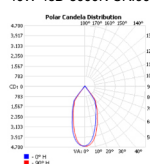

Light source information

LED typology:	COB	
LED power consumption (W):	40	50
Lumen output 3000K CRI 80 (lm):	4800	6000
LED efficiency (lm/W):	120	120

Packaging

Net weight lamp (kg/lb):	1.30 / 2.87	1.32 / 2.91
Gross weight carton (kg/lb):	15.60 / 34.39	15.84 / 34.92
Master carton dimensions (mm/in):	605x410x400 / 23.8x16.1x15.7	605x435x460 / 23.8x17.1x18.1
Quantity per carton:	12	12

Code composition

Series	Model	Size	Wattage-Lumens	Optics	CCT
DL	Downlight	COS Cosmos	5 5"	40W-36L 40W-3600lm	15 15D 30K 3000K 45 45D 35K 3500K 60 60D 40K 4000K

CRI	Voltage	Dimming	Finish	Lens	Accessories
90	90+ UNV	120-277V D 0-10V Dimming	WH White BK Black GR Grey	CL Clear (Standard) FR Frosted (Optional)	NA No Accessories DPR1 Downlight Platform Round 1

Cut out:
Ø 145mm

40W-15D-3000K-CRI90

40W-45D-3000K-CRI90

40W-60D-3000K-CRI90

Code composition

Series	Model	Size	Wattage-Lumens	Optics	CCT
DL	Downlight	COS Cosmos	5 5"	50W-45L 50W-4500lm	15 15D 30K 3000K 45 45D 35K 3500K 60 60D 40K 4000K