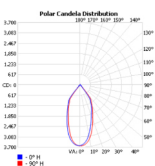

30W-45D-3000K-CRI90