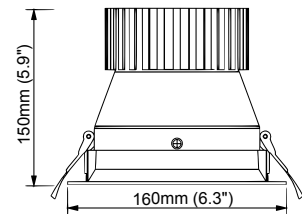

Code composition

Series	Model	Size	Wattage-Lumens	Optics	CCT
DL Downlight	COS Cosmos	5 5"	20W-18L 20W-1800lm	15 15D 45 45D 60 60D	CCTS 3000K 4000K 5000K Selectable

CRI	Voltage	Dimming	Finish	Lens	Accessories
90 90+	UNV 120-277V	D 0-10V Dimming	WH White BK Black GR Grey	CL Clear (Standard) FR Frosted (Optional)	NA No Accessories DPR1 Downlight Platform Round 1