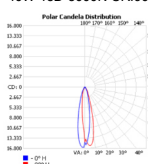

Light source information

LED typology:	COB	
LED power consumption (W):	40	50
Lumen output 3000K CRI 80 (lm):	4800	6000
LED efficiency (lm/W):	120	120

Packaging

Net weight lamp (kg/lb):	1.30 / 2.87	1.32 / 2.91
Gross weight carton (kg/lb):	15.60 / 34.39	15.84 / 34.92
Master carton dimensions (mm/in):	605x410x400 / 23.8x16.1x15.7	605x435x460 / 23.8x17.1x18.1
Quantity per carton:	12	12

Code composition

Series	Model	Size	Wattage-Lumens	Optics	CCT
DL	Downlight	COS Cosmos	5 5"	40W-36L 40W-3600lm	15 15D 30K 3000K 45 45D 35K 3500K 60 60D 40K 4000K

CRI	Voltage	Dimming	Finish	Lens	Accessories
90	90+ UNV	120-277V D 0-10V Dimming	WH White BK Black GR Grey	CL Clear (Standard) FR Frosted (Optional)	NA No Accessories DPR1 Downlight Platform Round 1

Cut out:
Ø 145mm

40W-15D-3000K-CRI90

40W-45D-3000K-CRI90

40W-60D-3000K-CRI90

Code composition

Series	Model	Size	Wattage-Lumens	Optics	CCT
DL	Downlight	COS Cosmos	5 5"	50W-45L 50W-4500lm	15 15D 30K 3000K 45 45D 35K 3500K 60 60D 40K 4000K