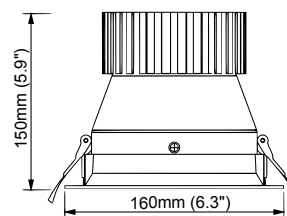

Cut out:
Ø 145mm