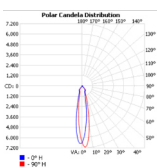

Light source information

LED typology:	COB	
LED power consumption (W):	20	30
Lumen output 3000K CRI 80 (lm):	2400	3600
LED efficiency (lm/W):	120	120

Packaging

Net weight lamp (kg/lb):	1.07 / 2.36	1.07 / 2.36
Gross weight carton (kg/lb):	13.96 / 30.78	13.96 / 30.78
Master carton dimensions (mm/in):	605x410x400 / 25.6x16.1x15.7	
Quantity per carton:	12	12

Code composition

Series	Model	Size	Wattage-Lumens	Optics	CCT
DL Downlight	COS Cosmos	5 5"	20W-18L 20W-1800lm	15 15D 45 45D 60 60D	CCTS 3000K 4000K 5000K Selectable

CRI	Voltage	Dimming	Finish	Lens	Accessories
90 90+	UNV 120-277V	D 0-10V Dimming	WH White BK Black GR Grey	CL Clear (Standard) FR Frosted (Optional)	NA No Accessories DPR1 Downlight Platform Round 1

20W-15D-3000K-CRI90

20W-45D-3000K-CRI90

20W-60D-3000K-CRI90

Code composition

Series	Model	Size	Wattage-Lumens	Optics	CCT
DL Downlight	COS Cosmos	5 5"	30W-27L 30W-2700lm	15 15D 45 45D 60 60D	CCTS 3000K 4000K 5000K Selectable