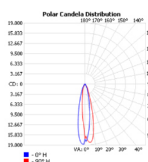

50W-15D-3000K-CRI90