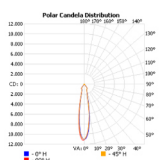

CRI	Voltage	Dimming	Finish	Lens	Accessories
90 90+	UNV 120-277V	D 0-10V Dimming	WH White BK Black GR Grey	CL Clear (Standard) FR Frosted (Optional)	NA No Accessories DPR1 Downlight Platform Round 1

30W-24D-3000K-CRI90